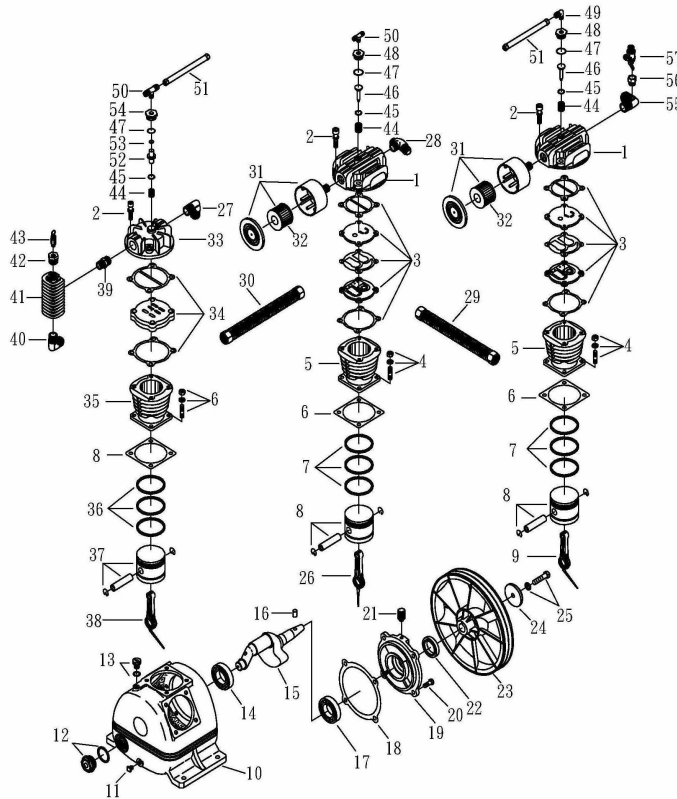

OMEGA COMPRESSORS

For us, it's not just business. It's personal.

MODEL: TUE-50

SPARE PARTS LIST

NO: QC-2103

REF. NO.	DESCRIPTION	PART NO.	QTY.	REF. NO.	DESCRIPTION	PART NO.	QTY.
1	Cylinder head	3101055	2	30	Exhaust tube set	3B2-04*400	1
2	Allen bolt set	3B01-M06*040V	12	31	Air filter set	2140020A	2
3	In. & Ex. valve assembly	3B13-AC0765C	2	32	Filter element	2142013	2
4	Double head screw set	3B11-001-A	12	33	Cylinder head	3101090	1
5	Cylinder	3201035	2	34	In. & Ex. valve assembly	3B13-K5051C	1
6	Cylinder gasket	2G04-003	3	35	Cylinder	3201039	1
7	Piston ring set	3B32-65N	2	36	Piston ring set	3B32-51	1
8	Piston set	3B31-65N	2	37	Piston set	3B31-TK2351	1
9	Rod set	3B33-H2048	1	38	Rod set	3B33-TK2348	1
10	Crankcase	3301021	1	39	Nipple	2N01-04T04TS	1
11	Oil draining plug	2N33-002	1	40	Exhaust elbow	2N06-06T04H	1
12	Oil sight gauge set	2303013A	1	41	Spare tank	3125007	1
13	Oil filling plug set	2319003A	1	42	Bushing	2N02-002	1
14	Bearing	2N35-6205	1	43	Pressure relief valve	2406020A	1
15	Crankshaft & balancer	3304046	1	44	Unloading spring	2S03-001	3
16	Pulley key	2N47-63*09	1	45	O-ring	2N52-P06V	3
17	Bearing	2N35-6205Z	1	46	Unloading piston	2113006	2
18	Bearing seat gasket	2G06-008	1	47	O-ring	2N52-P16*3V	3
19	Bearing seat	3311036	1	48	Unloading nut	2B26-001	2
20	Hexagon bolt	2B00-SM08*020	4	49	Unloading elbow	2N06-01T02H	1
21	Breathing cover	2321008	1	50	Unloading 3-way pipe	2N09-02H01T02H4	2
22	Oil seal	2N50-TC24*47*07	1	51	Unloading tube set	3B2-02*380N	2
23	Pulley	3PBF-105A224	1	52	Unloading piston	2113016	1
24	Plate washer	2B30-08*35*35	1	53	O-ring	2N52-P09V	1
25	Hexagon bolt set	3B00-SM08*035AV	1	54	Unloading nut	2B26-003	1
26	Rod set	3B33-H20371	1	55	Exhaust elbow	2N06-04T04H02T	1
27	Exhaust elbow	2N06-04T04HSS	1	56	Bushing	2N02-02T02TC	1
28	Exhaust 3-way pipe	2N09-04H04T04H2	1	57	Ball valve	2413014	1
29	Exhaust tube set	3B2-04*195	1				