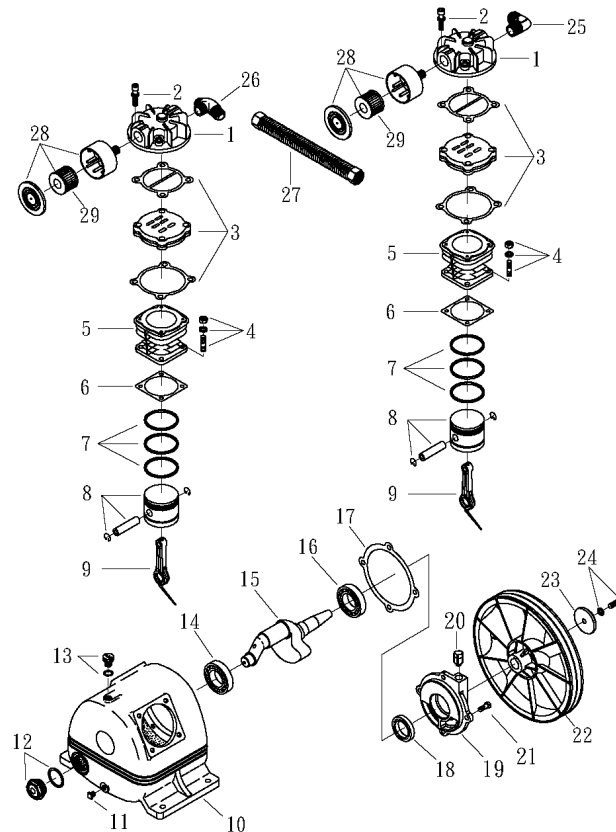

OMEGA COMPRESSORS

For us, it's not just business. It's personal.

ITEM	TORQUE SPECIFICATIONS
Flywheel	[M-8] 22-24 FT/LBS
Cylinder	[M-8] 22-24 FT/LBS
Bearing Seat	[M-8] 8-10 FT/LBS
Cylinder Head	[M-6] 9-11 FT/LBS

MODEL : PP-60

SPARE PARTS LIST

NO : QC-1807

REF. NO.	DESCRIPTION	PART NO.	QTY.	REF. NO.	DESCRIPTION	PART NO.	QTY.
1	Cylinder head	3101084A	2	16	Bearing	2N35-6205Z	1
2	Allen bolt set	3B01-M06*040V	8	17	Rear bearing seat gasket	2G06-008	1
3	In. & Ex. valve assembly	3B13-K5065C	2	18	Oil seal	2N50-TC24*47*07	1
4	Double head screw set	3B11-001-A	8	19	Rear bearing seat	3311034	1
5	Cylinder	3201035G	2	20	Breathing cover	2321008	1
6	Cylinder gasket	2G04-003	2	21	Hexagon bolt	2B00-SM08*020	4
7	Piston ring set	3B32-65N	2	22	Pulley	3PBF-105A124	1
8	Piston set	3B31-65N	2	23	Plate washer	2B30-08*35*35	1
9	Rod set	3B33-H20601	2	24	Hexagon bolt set	3B00-SM08*035AV	1
10	Crankcase	3301015	1	25	Exhaust elbow	2N06-04T04H	1
11	Oil draining plug	2N33-001	1	26	Exhaust three way pipe	2N09-04H04T04H1C	1
12	Oil sight gauge set	2303012A	1	27	Exhaust tube set	3B2-04*230	1
13	Oil filling plug set	2319003A	1	28	Air filter set	2140020A	2
14	Bearing	2N35-6204	1	29	Filter element	2142013	2
15	Crankshaft & balancer	3304038	1				