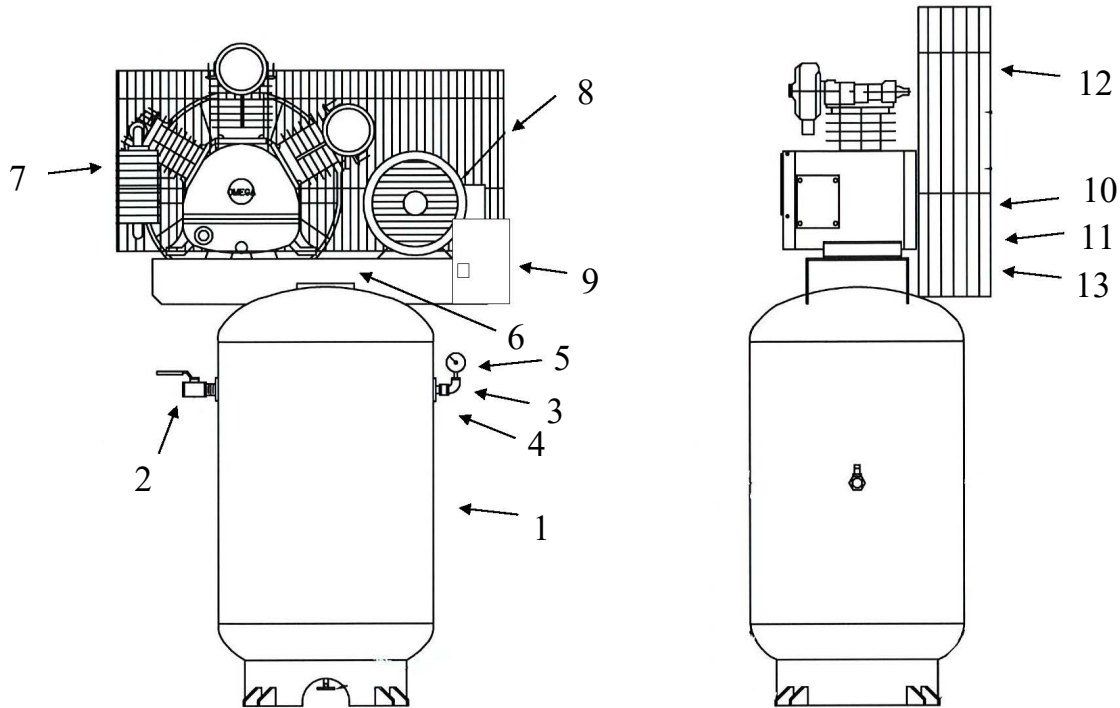

## Spare Parts List

Ref. No.	Description	Part Number	Qty.
1	Vertical Receiver	4001-60V	1
2	Ball Valve	BV-50	1
3	Premium Gauge	GAD-20K2-300	1
4	Safety Valve	SV25-150	1
5	Pressure Switch	PSHD-U100125	1
6	Check Valve	CV-N7575ST	1
		CV-N5050ST	1
7	Pump	CK-40	1
8	Motor	MO-5-01-3450	1
9	Magnetic Starter	MS-5-01-3450	1
10	Sheave/Pulley	MA35X7/8"	1
11	A51 Belt	VBA51	1
12	Belt Guard	3426092	1
13	Bottom of Belt Guard	3427201	1

## SPARE PARTS LIST

NO : QC-1807

REF. NO.	DESCRIPTION	PART NO.	QTY.	REF. NO.	DESCRIPTION	PART NO.	QTY.
1	Cylinder head	3101084A	3	19	Oil sight gauge set	2303012A	1
2	Allen bolt set	3B01-M06*040V	12	20	Oil filling plug set	2319003A	1
3	Air filter set	2140020A	3	21	Bearing	2N35-6205	1
4	Filter element	2142013	3	22	Crankshaft & balancer	3304101	1
5	Cylinder head gasket	2G01-015C	3	23	Exhaust tube set	3B2-04*205	1
6	In. & Ex. valve assembly	3B13-K5065C	3	24	Bearing	2N35-6205Z	1
7	Valve seat gasket	2G03-010H	3	25	Bearing seat gasket	2G06-008	1
8	Double head screw set	3B11-001-A	12	26	Bearing seat	3311034	1
9	Cylinder	3201083	3	27	Oil seal	2N50-TC24*47*07	1
10	Cylinder gasket	2G04-003	3	28	Breathing cover	2321008	1
11	Piston ring set	3B32-65N	3	29	Pulley	3PBF-125A124	1
12	Piston set	3B31-65N	3	30	Plate washer	2B30-08*35*35	1
13	Rod set	3B33-CT30L	2	31	Hexagon bolt set	3B00-SM08*035AV	1
14	Crankcase	3301121	1	32	Rod set	3B33-CT30M	1
15	Oil draining plug	2N33-002	1	33	Exhaust elbow	2N06-04T04H	1
16	Front cover gasket	2G05-020	1	34	Exhaust 3-way pipe	2N09-04H04T04H4	1
17	Front cover	3309044A	1	35	Exhaust 3-way pipe	2N09-04H04T04H2	1
18	Hexagon bolt	2B00-SM08*020	8	36	Exhaust tube set	3B2-04*195	1