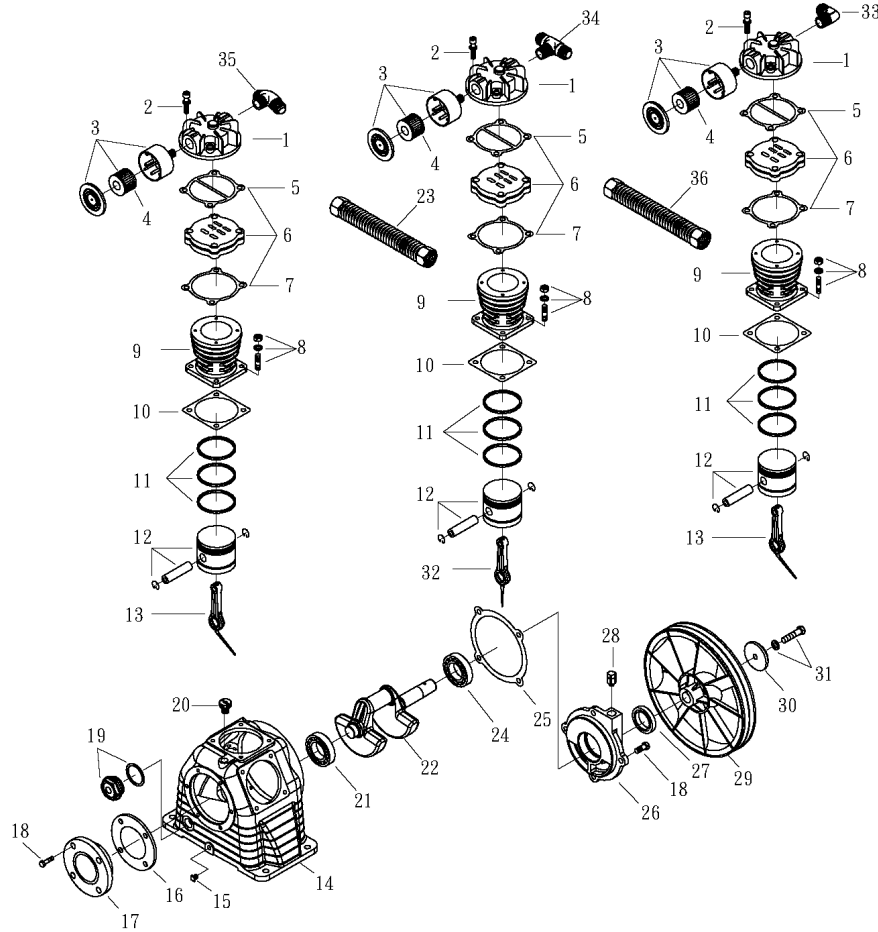

## Spare Parts List

Ref. No.	Description	Part Number	Qty.
1	Vertical Receiver	4001-60V	1
2	Ball Valve	BV-50	1
3	Premium Gauge	GAD-20K2-300	1
4	Safety Valve	SV25-150	1
5	Pressure Switch	PSHD-U100125	1
6	Check Valve	CV-N7575ST	1
		CV-N5050ST	1
7	Pump	CK-40	1
8	Motor	MO-5-01-3450	1
9	Magnetic Starter	MS-5-01-3450	1
10	Sheave/Pulley	MA35X7/8"	1
11	A51 Belt	VBA51	1
12	Belt Guard	3426092	1
13	Bottom of Belt Guard	3427201	1

## SPARE PARTS LIST

NO : QC-1807

REF. NO.	DESCRIPTION	PART NO.	QTY.	REF. NO.	DESCRIPTION	PART NO.	QTY.
1	Cylinder head	3101084A	3	19	Oil sight gauge set	2303012A	1
2	Allen bolt set	3B01-M06*040V	12	20	Oil filling plug set	2319003A	1
3	Air filter set	2140020A	3	21	Bearing	2N35-6205	1
4	Filter element	2142013	3	22	Crankshaft & balancer	3304101	1
5	Cylinder head gasket	2G01-015C	3	23	Exhaust tube set	3B2-04*205	1
6	In. & Ex. valve assembly	3B13-K5065C	3	24	Bearing	2N35-6205Z	1
7	Valve seat gasket	2G03-010H	3	25	Bearing seat gasket	2G06-008	1
8	Double head screw set	3B11-001-A	12	26	Bearing seat	3311034	1
9	Cylinder	3201083	3	27	Oil seal	2N50-TC24*47*07	1
10	Cylinder gasket	2G04-003	3	28	Breathing cover	2321008	1
11	Piston ring set	3B32-65N	3	29	Pulley	3PBF-125A124	1
12	Piston set	3B31-65N	3	30	Plate washer	2B30-08*35*35	1
13	Rod set	3B33-CT30L	2	31	Hexagon bolt set	3B00-SM08*035AV	1
14	Crankcase	3301121	1	32	Rod set	3B33-CT30M	1
15	Oil draining plug	2N33-002	1	33	Exhaust elbow	2N06-04T04H	1
16	Front cover gasket	2G05-020	1	34	Exhaust 3-way pipe	2N09-04H04T04H4	1
17	Front cover	3309044A	1	35	Exhaust 3-way pipe	2N09-04H04T04H2	1
18	Hexagon bolt	2B00-SM08*020	8	36	Exhaust tube set	3B2-04*195	1