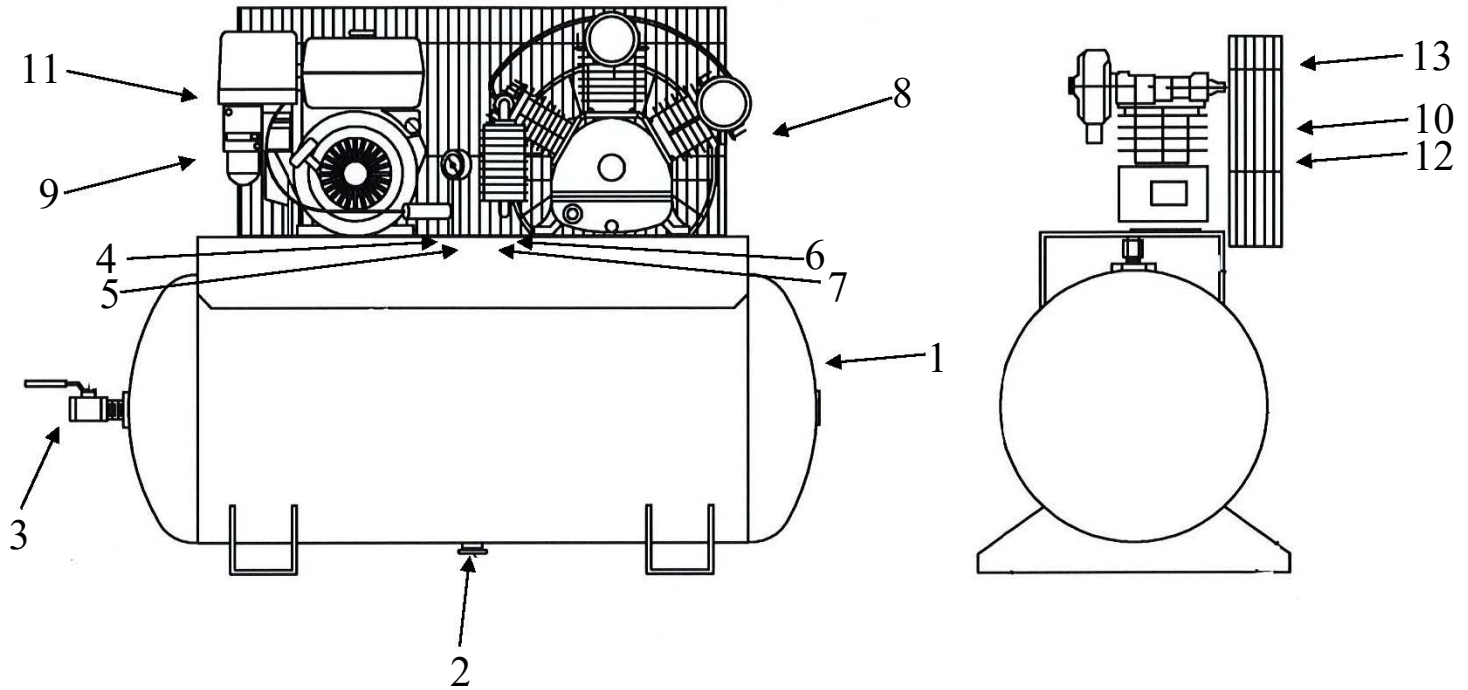

OMEGA COMPRESSORS

For us, it's not just business. It's personal.

TUK-2030GEC

Spare Parts List

Ref. No.	Description	Part Number	Qty.
1	Horizontal Receiver	AR-H30G	1
2	Ball Valve	BV-25	1
3	Ball Valve	BV-50	1
4	Premium Gauge	GAL-25B2-300	1
5	Safety Valve	SV25-200	1
6	Check Valve	CV-N7510ST	1
7	Pilot Valve	PV25-HP	1
8	Pump	TUK-100	1
9	Gas Engine	GX620KQXA6	1
10	Centrifugal Clutch/Pulley	GXF60H-3897X1"	1
11	Throttle Control	TCLP-48	1
12	B68 Belt	VBB68	3
13	Belt Guard	BG-3	1