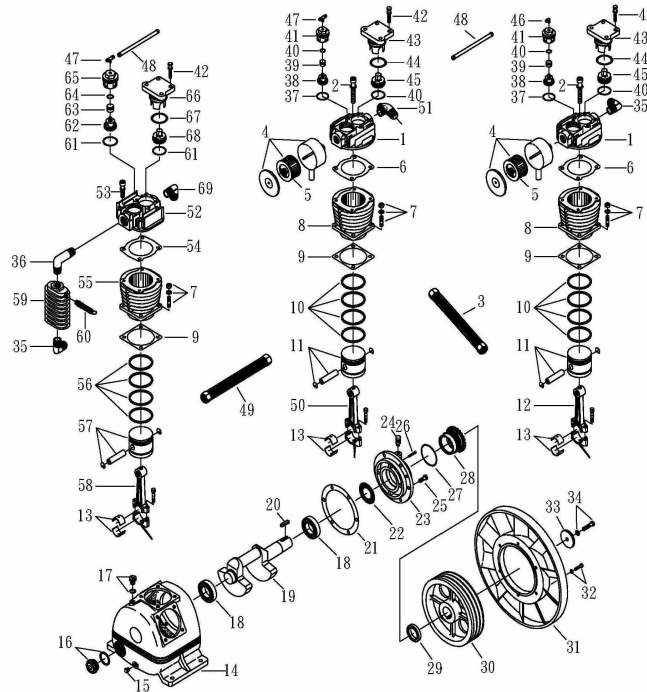

OMEGA COMPRESSORS

For us, it's not just business. It's personal.

MODEL: TUK-100

SPARE PARTS LIST

NO: QC-2011

REF. NO	DESCRIPTION	PART NO.	QTY.	REF. NO	DESCRIPTION	PART NO.	QTY.
1	Cylinder head	3101049	2	36	Exhaust elbow	2N06-10T10T92	1
2	Allen bolt set	3B01-M12*065V	8	37	Inlet/Exhaust washer	2B31-002	4
3	Exhaust tube set	3B2-10*250	1	38	Inlet valve assembly	3B12-PU75	2
4	Air filter	2140011	2	39	Unloading piston	2113010	2
5	Filter element	2142009	2	40	O-ring	2N52-P21V	2
6	Cylinder head gasket	2G01-008C	2	41	Inlet valve holder	3110010	2
7	Double head bolt set	3B11-004-A	12	42	Allen bolt set	3B00-SM08*030V	12
8	Cylinder	3201016	2	43	Exhaust press plate	3126005	2
9	Cylinder gasket	2G04-010	3	44	O-Ring	2N52-G55V	2
10	Piston ring set	3B32-100	2	45	Exhaust valve assembly	3B11-HL75	2
11	Piston set	3B31-100L	2	46	Unloading elbow	2N06-01T02H	1
12	Rod set	3B33-P7567	1	47	Unloading 3-way pipe	2N09-02H01T02H4	2
13	Rod bush	2316002-B	3	48	Unloading tube set	3B2-02*475N	2
14	Crankcase	3301019	1	49	Exhaust tube set	3B2-10*580	1
15	Oil draining plug	2N33-002	1	50	Rod set	3B33-P7568	1
16	Oil sight gauge set	2303015A	1	51	Exhaust 3-way pipe	2N09-10H10T10H3	1
17	Oil filling plug set	2319004B	1	52	Cylinder head	3101050	1
18	Bearing	2N35-32210	2	53	Allen bolt set	3B01-M10*055V	4
19	Crankshaft & balancer	3304027	1	54	Cylinder head gasket	2G01-007C	1
20	Pulley key	2N47-10*8*40	1	55	Cylinder	3201013	1
21	Rear bearing seat gasket	2G06-003	1	56	Piston ring set	3B32-70	1
22	Oil mesh	2352004	1	57	Piston set	3B31-T70	1
23	Rear bearing seat	3311007	1	58	Rod set	3B33-TKA071	1
24	Breathing cover	2321008	1	59	Spare tank	3125002	1
25	Hexagon bolt	2B00-SM12*030	6	60	Pressure relief valve	2406020A	1
26	Hexagon bolt	2B00-SM06*035	1	61	Inlet/Exhaust washer	2B31-001	2
27	O-Ring	2N52-20*78	1	62	Inlet valve assembly	3B12-PU23	1
28	Thrust ring	3312002	1	63	Unloading piston	2113009	1
29	Oil seal	2N50-TC50*72*12	1	64	O-Ring	2N52-P18V	1
30	Pulley	3PBF-115B350	1	65	Inlet valve assembly	3110008	1
31	Fly wheel	3PBF-516*228	1	66	Exhaust press plate	3126004	1
32	Hexagon bolt set	3B00-SM08*035AV	6	67	O-Ring	2N52-G45V	1
33	Pulley washer	2B34-13*75*13	1	68	Exhaust valve assembly	3B11-NPP23	1
34	Hexagon bolt set	3B00-SM12*050V	1	69	Exhaust elbow	2N06-10T06H	1
35	Exhaust elbow	2N06-10T10H	2