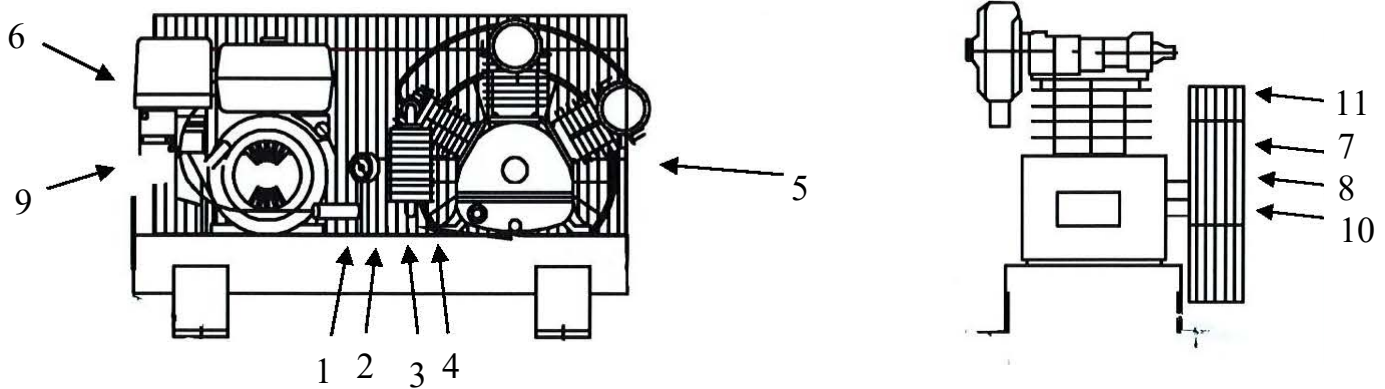

## Spare Parts List

Ref. No.	Description	Part Number	Qty.
1	Premium Gauge	GAL-25B2-300	1
2	Safety Valve	SV25-200	1
3	Check Valve	NG-2-HP	1
4	Pilot Valve	PV25-LP	1
5	Pump	TUK-50	1
6	Gas Engine	GX340KQAE6	1
7	Sheave/Pulley	2MAL54	1
8	Bushing	LX1	1
9	Throttle Control	TCSP-H-0811	1
10	A69 Belt	VBA69	2
11	Belt Guard	BG-2A	1