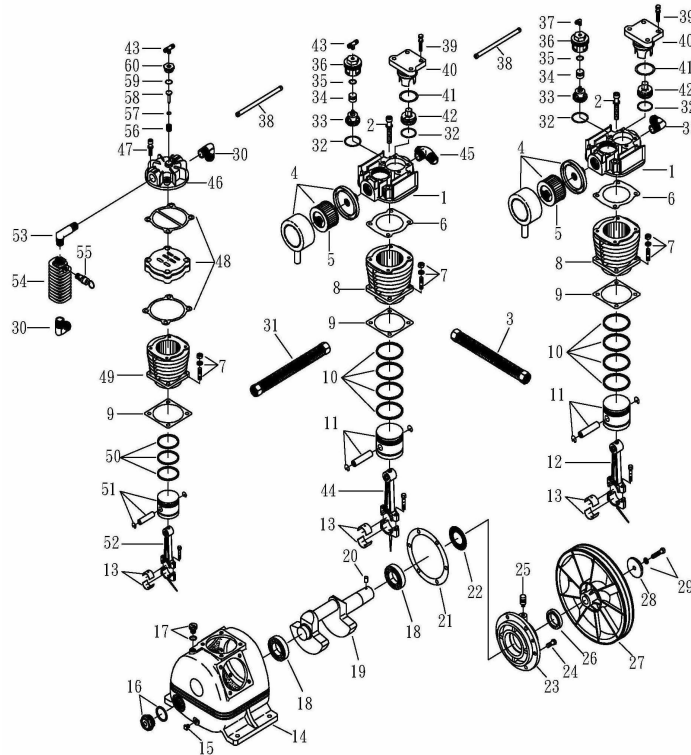

OMEGA COMPRESSORS

For us, it's not just business. It's personal.

MODEL: TUK-50

SPARE PARTS LIST

NO: QC-2108

REF. NO	DESCRIPTION	PART NO.	QTY.	REF. NO	DESCRIPTION	PART NO.	QTY.
1	Cylinder head	3101048	2	31	Exhaust tube set	3B2-06*490	1
2	Allen bolt set	3B01-M10*055V	8	32	Inlet/Exhaust washer	2B31-001	4
3	Exhaust tube set	3B2-06*215	1	33	Inlet valve assembly	3B12-PU23	2
4	Air filter set	2140009	2	34	Unloading piston	2113009	2
5	Filter element	2142002	2	35	O-ring	2N52-P18V	2
6	Cylinder head gasket	2G01-007C	2	36	Inlet valve holder	3110008	2
7	Double head bolt set	3B11-003-A	12	37	Unloading elbow	2N06-01T02H	1
8	Cylinder	3201015	2	38	Unloading tube set	3B2-02*430N	2
9	Cylinder gasket	2G04-009	3	39	Hexagon bolt set	3B00-SM08*030V	8
10	Piston ring set	3B32-80N	2	40	Exhaust press plate	3126004	2
11	Piston set	3B31-80L	2	41	O-Ring	2N52-G45V	2
12	Rod set	3B33-P2346	1	42	Exhaust valve assembly	3B11-NPP23	2
13	Rod bush	2316001-B	3	43	Unloading 3-way pipe	2N09-02H01T02H4	2
14	Crankcase	3301017	1	44	Rod set	3B33-P2337	1
15	Oil draining plug	2N33-002	1	45	Exhaust 3-way pipe	2N09-06H06T06H2	1
16	Oil sight gauge set	2303012A	1	46	Cylinder head	3101088	1
17	Oil filling plug set	2319004B	1	47	Allen bolt set	3B01-M06*040V	4
18	Bearing	2N35-6306	2	48	In. & Ex. valve assembly set	3B13-K5065C	1
19	Crankshaft & balancer	3304025	1	49	Cylinder	3201029	1
20	Pulley key	2N47-63*09	1	50	Piston ring set	3B32-65N	1
21	Rear bearing seat gasket	2G06-002	1	51	Piston set	3B31-T65	1
22	Oil mesh	2352002	1	52	Rod set	3B33-T5048	1
23	Rear bearing seat	3311003	1	53	Exhaust elbow	2N06*06T06T85	1
24	Hexagon bolt	2B00-SM10*025	6	54	Spare tank	3125001	1
25	Breathing cover	2321008	1	55	Pressure relief valve	2406020A	1
26	Oil seal	2N50-TC30*50*11	1	56	Unloading spring	2S03-001	1
27	Pulley	3PBF-145A230M	1	57	O-ring	2N52-P06V	1
28	Pulley washer	2B34-13*52*14	1	58	Unloading piston	2113007	1
29	Hexagon bolt set	3B00-SM12*050V	1	59	O-ring	2N52-P16*3V	1
30	Exhaust elbow	2N06-06T06H	3	60	Unloading nut	2B26-001	1