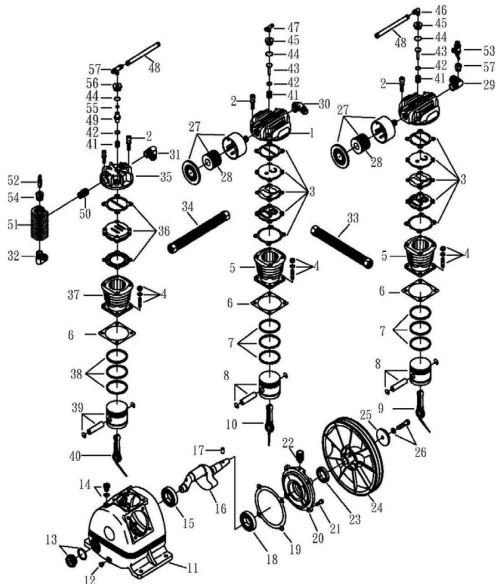

OMEGA COMPRESSORS

For us, it's not just business. It's personal.

MODEL:TUE-8008GE(Pump)

SPARE PARTS LIST

NO. QC-2106

REF. NO.	DESCRIPTION	PART NO.	QTY.	REF. NO.	DESCRIPTION	PART NO.	QTY.
1	Cylinder head	3101055	1	2	Exhaust 3-way pipe	2N09-04H04T04H2	1
2	Allen bolt set	3B01-M06*040V	12	31	Exhaust elbow	2N06-04T04HSS	1
3	In. & Ex. valve assembly	3B13-AC0765C	2	32	Exhaust elbow	2N06-06T04H	1
4	Double head screw	3B11-001-A	12	33	Exhaust tube set	3B2-04*195	1
5	Cylinder	3201035	2	34	Exhaust tube set	3B2-04*400	1
6	Cylinder gasket	2G04-003	3	35	Cylinder head	3101090	1
7	Piston ring set	3B32-65N	2	36	In. & Ex. valve assembly	3B13-K5051C	1
8	Piston set	3B31-65N	2	37	Cylinder	3201039	1
9	Rod set	3B33-H2048	1	38	Piston ring set	3B32-51	1
10	Rod set	3B33-H20371	1	39	Piston set	3B31-TK2351	1
11	Crankcase	3301021	1	40	Rod set	3B33-TK2348	1
12	Oil draining plug	2N33-002	1	41	Unloading spring	2S03-001	3
13	Oil sight gauge set	2303013A	1	42	O-ring	2N52-P06V	3
14	Oil filling plug set	2319003A	1	43	Unloading piston	2113006	2
15	Bearing	2N35-6205	1	44	O-ring	2N52-P16*3V	3
16	Crankshaft & balancer	3304046	1	45	Unloading nut	2B26-001	2
17	Pulley key	2N47-63*09	1	46	Unloading elbow	2N06-01T02H	1
18	Bearing	2N35-6205Z	1	47	Unloading 3-way pipe	2N09-02H01T02H4	2
19	Bearing seat gasket	2G06-008	1	48	Unloading tube set	3B2-02*380N	2
20	Bearing seat	3311036	1	49	Unloading piston	2113016	1
21	Hexagon bolt	2B00-SM08*020	4	50	Nipple	2N01-04T04TS	1
22	Breathing cover	2321008	1	51	Spare tank	3125007	1
23	Oil seal	2N50-TC24*47*07	1	52	Pressure relief valve	2406020A	1
24	Pulley	3PBF-105A224	1	53	Ball valve	2413014	1
25	Plate washer	2B30-08*35*35	1	54	Bushing	2N02-002	1
26	Hexagon bolt set	3B00-SM08*035AV	1	55	O-ring	2N52-P09V	1
27	Air filter set	2140020A	2	56	Unloading nut	2B26-003	1
28	Filter element	2142013	2	57	Bushing	2N02-02T02TC	1
29	Exhaust elbow	2N06-04T04H02T	1