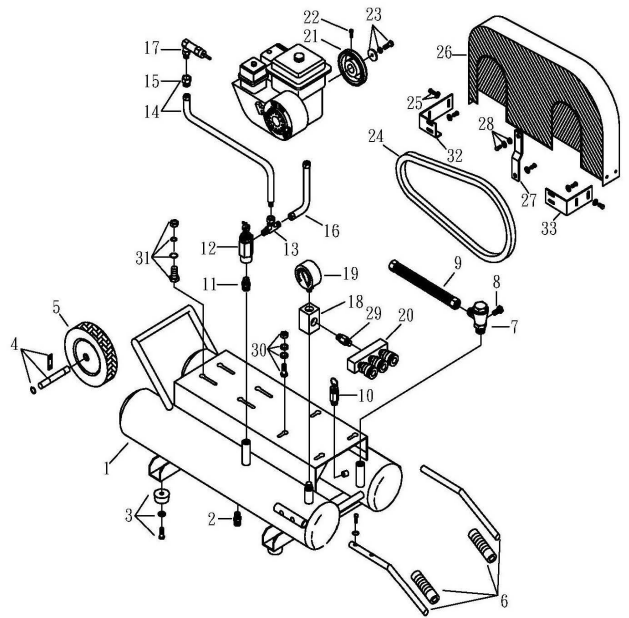

MODEL: TUE-8008GE(Receiver Tank)

SPARE PARTS LIST

NO. QC-2106

REF. NO.	DESCRIPTION	PART NO.	QTY.	REF. NO.	DESCRIPTION	PART NO.	QTY.
1	Air tank	3A0-3401345	1	18	Brass 4-way pipe	2N04-C2234N	1
2	Drain valve	2405011	2	19	Pressure gauge	2D12-25V300ILQ	1
3	Rubber pad set	3433015-A	4	20	Quick coupler	07MQC3B-C	1
4	Tank wheel axis set	3418022-A	1	21	Engine pulley	3PGF-040A2W1020	1
5	Wheel	2402038H	1	22	Hexagon bolt	2B07-SM08*16	2
6	Grip set	3432062-A	1	23	Hexagon bolt set	3B00-FW035S*12VW	1
7	Check valve	2414025T	1	24	V-belt	2N31-A56	2
8	Plug	2N33-001	1	25	Hexagon bolt set	3B00-FM08*015W	9
9	Exhaust tube set	3B2-04*420	1	26	Belt guard	3426052	1
10	Pressure relief valve	2406024	1	27	Bracket	3427043A	1
11	Nipple	2N01-002	1	28	Hexagon bolt set	3B00-SM06*020VW	1
12	Pilot valve	2407005	1	29	Nipple	2N01-02T03TS	1
13	Male run tee	2N17-C01NW2M02H	1	30	Motor feet bolt set	3B08-FM08*30-B	4
14	Tube set	3T03-W02*0750G	1	31	Motor feet bolt set	3B08-FM10*45-G	4
15	Idling device nut	2B23-CW02FPU	1	32	Set bracket	3427046	1
16	Unloading tube set	3B2-02*220	1	33	Set bracket	3427045	1
17	Idling device	2423031	1				