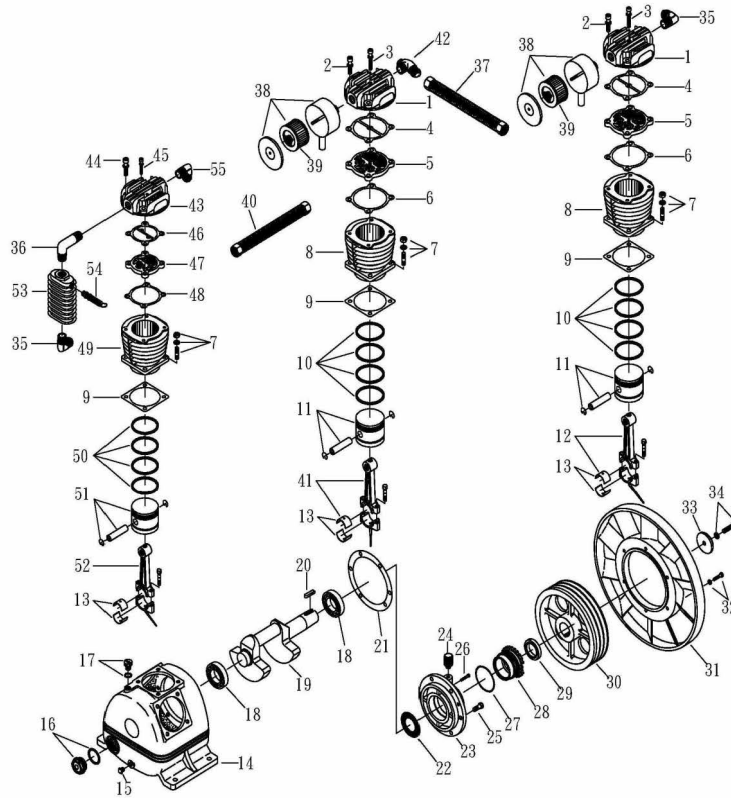

*Alternating Panel shipped loose

OMEGA COMPRESSORS

For us, it's not just business. It's personal.

MODEL: TK-100

SPARE PARTS LIST

NO: QC-1911

REF. NO.	DESCRIPTION	PART NO.	QTY.	REF. NO.	DESCRIPTION	PART NO.	QTY.
1	Cylinder head	3101019	2	29	Oil seal	2N50-TC50*72*12	1
2	Allen bolt set	3B01-M12*055V	8	30	Pulley	3PBF-115B350	1
3	Allen bolt set	3B01-M08*055Z	2	31	Fly wheel	3PBF-516*228	1
4	Cylinder head gasket	2G01-012C	2	32	Hexagon bolt set	3B00-SM08*035AV	6
5	Inlet&Exhaust valve	3B13-AP100	2	33	Pulley washer	2B34-13*75*13	1
6	Valve seat gasket	2G03-006C	2	34	Hexagon bolt set	3B00-SM12*050V	1
7	Double head screw set	3B11-004-A	12	35	Exhaust elbow	2N06-10T10H	2
8	Cylinder	3201016	2	36	Exhaust elbow	2N06-10T10T92	1
9	Cylinder gasket	2G04-010	3	37	Exhaust tube set	3B2-10*265	1
10	Piston ring set	3B32-100	2	38	Air filter	2140011	2
11	Piston set	3B32-100L	2	39	Filter element	2142009	2
12	Rod set	3B33-P7567	1	40	Exhaust tube set	3B2-10*580	1
13	Crank rod bush(2 pieces)	2316002-B	3	41	Rod set	3B33-P7568	1
14	Crankcase	3301019	1	42	Exhaust three way pipe	2N09-10H10T10H3	1
15	Oil draining plug	2N33-002	1	43	Cylinder head	3101030	1
16	Oil sight gauge set	2303015A	1	44	Allen bolt set	3B01-M10*050V	4
17	Oil filling plug set	2319004B	1	45	Allen bolt set	3B01-M06*055Z	2
18	Bearing	2N35-32210	2	46	Cylinder head gasket	2G01-011C	1
19	Crankshaft & balancer	3304027	1	47	In.& Ex.valve assembly	3B13-AP80	1
20	Pulley key	2N47-10*8*40	1	48	Valve seat gasket	2G03-005C	1
21	Rear bearing seat gasket	2G06-003	1	49	Cylinder	3201013	1
22	Oil mesh	2352004	1	50	Piston ring set	3B32-70	1
23	Rear bearing seat	3311007	1	51	Piston set	3B31-T70	1
24	Breathing cover	2321008	1	52	Rod set	3B33-TKA071	1
25	Hexagon bolt	2B00-SM12*030	6	53	Spare tank	3125002	1
26	Hexagon bolt	2B00-SM06*035	1	54	Pressure relief valve	2406020A	1
27	O-Ring	2N52-20*78	1	55	Exhaust elbow	2N06-10T06H	1
28	Thrust ring	3312002	1				