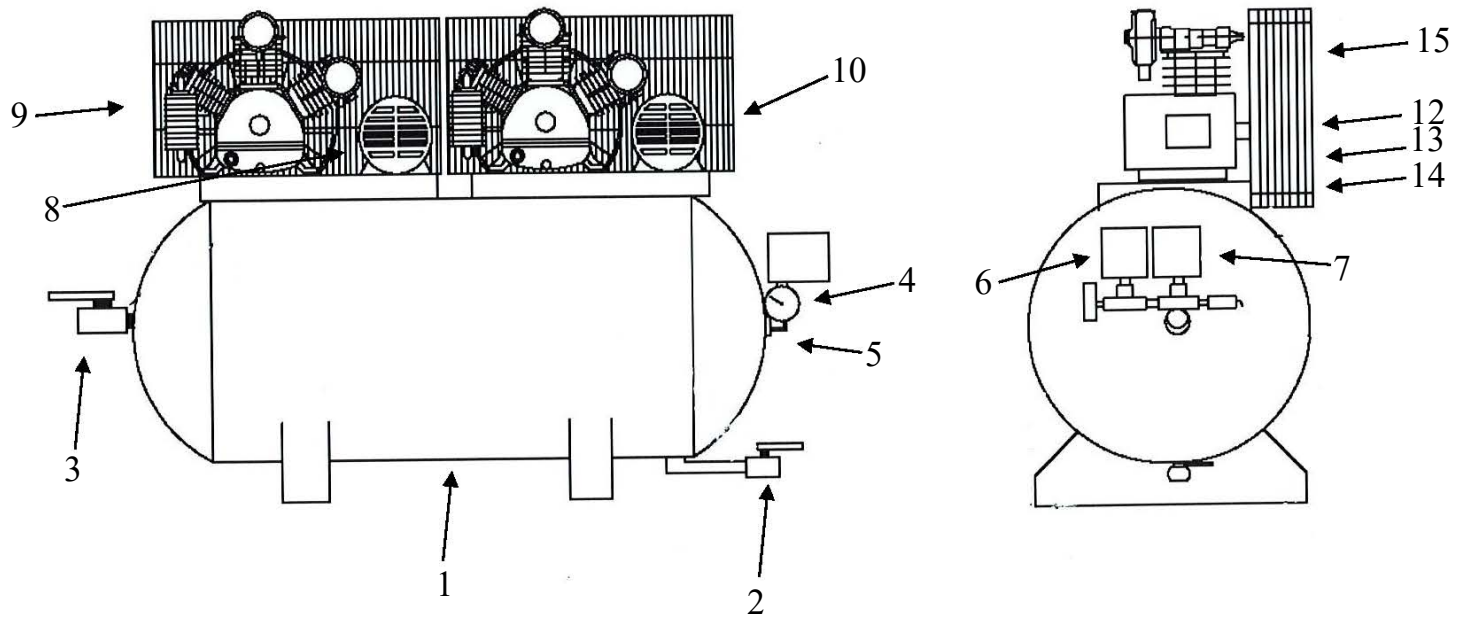

OMEGA COMPRESSORS

For us, it's not just business. It's personal.

TK-DX-75240

Spare Parts List

Ref. No.	Description	Part Number	Qty.
1	Horizontal Receiver	AR-DH240	1
2	Ball Valve	BV-25	1
3	Ball Valve	BV-10	1
4	Premium Gauge	GAD-20K2-300	1
5	Safety Valve	SV50-200	1
6	Lead Pressure Switch	PSHD-U120150	1
7	Lag Pressure Switch	PSHD-120150	1
8	Check Valve	CV-N751075ST	2
9	Pump	TK-100	2
10	Motor	MO-75-01	2
		MO-75-02	2
		MO-75-03	2
		MO-75-04	2
		MO-75-05	2
11	Alternating Panel*	ALT-75-01	1
		ALT-75-02	1
		ALT-75-03	1
		ALT-75-04	1
		ALT-75-05	1
12	Sheave/Pulley	3B40	2
13	Bushing	SHX1-3/8	2
14	B68 Belt	VBB68	6
15	Belt Guard	BG-2A	2

*Alternating Panel shipped loose