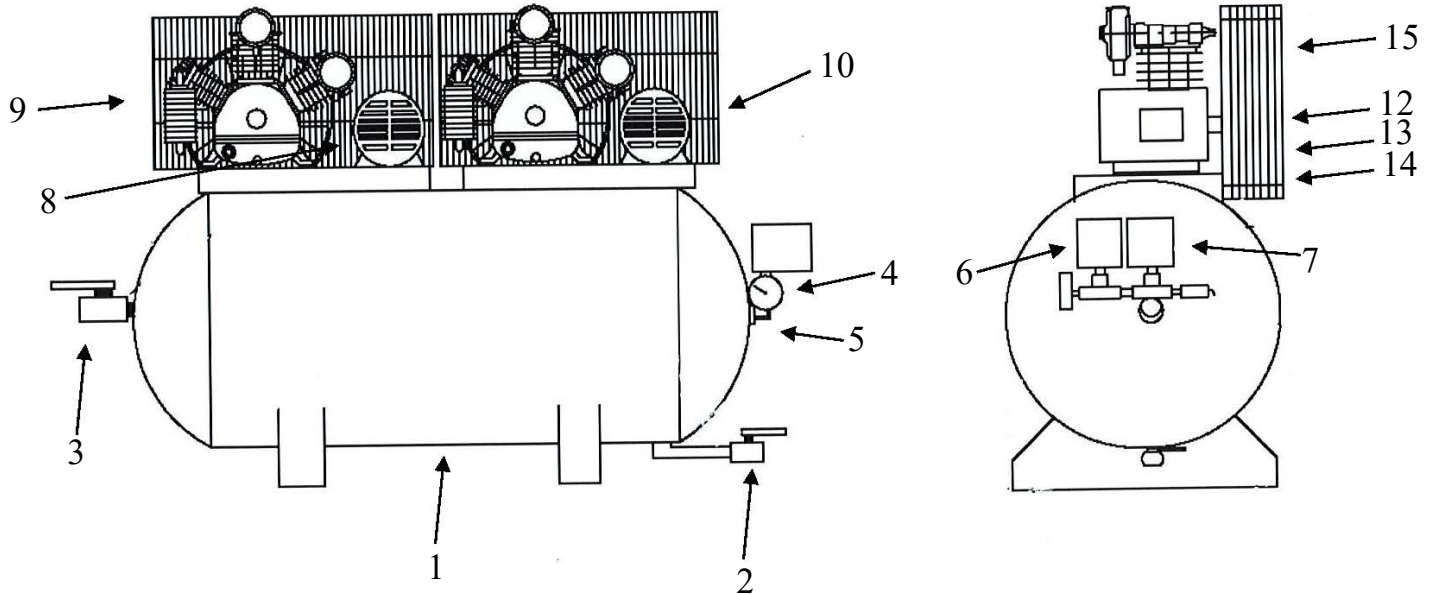

OMEGA COMPRESSORS

For us, it's not just business. It's personal.

TK-DX-75120

Spare Parts List

Ref. No.	Description	Part Number	Qty.
1	Horizontal Receiver	AR-DH120	1
2	Ball Valve	BV-25	1
3	Ball Valve	BV-75	1
4	Premium Gauge	GAD-20B2-300	1
5	Safety Valve	SV25-200	1
6	Lead Pressure Switch	PSHD-U120150	1
7	Lag Pressure Switch	PSHD-120150	1
8	Check Valve	CV-N7575ST	2
9	Pump	TK-100	2
10	Motor	MO-75-01	2
		MO-75-02	2
		MO-75-03	2
		MO-75-04	2
		MO-75-05	2
11	Alternating Panel*	ALT-75-01	1
		ALT-75-02	1
		ALT-75-03	1
		ALT-75-04	1
		ALT-75-05	1
12	Sheave/Pulley	3B40	2
13	Bushing	SHX1-3/8	2
14	B58 Belt	VBB58	6
15	Belt Guard	BG-3	2

*Alternating Panel shipped loose