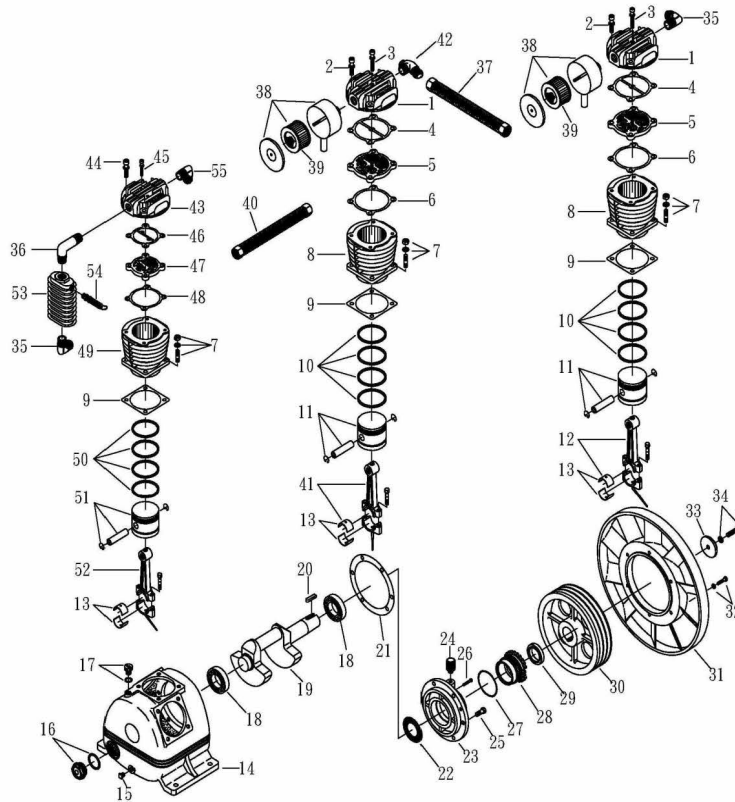

*Alternating Panel shipped loose

OMEGA COMPRESSORS

For us, it's not just business. It's personal.

MODEL: TK-100

SPARE PARTS LIST

NO: QC-1911

REF. NO.	DESCRIPTION	PART NO.	QTY.	REF. NO.	DESCRIPTION	PART NO.	QTY.
1	Cylinder head	3101019	2	29	Oil seal	2N50-TC50*72*12	1
2	Allen bolt set	3B01-M12*055V	8	30	Pulley	3PBF-115B350	1
3	Allen bolt set	3B01-M08*055Z	2	31	Fly wheel	3PBF-516*228	1
4	Cylinder head gasket	2G01-012C	2	32	Hexagon bolt set	3B00-SM08*035AV	6
5	Inlet&Exhaust valve	3B13-AP100	2	33	Pulley washer	2B34-13*75*13	1
6	Valve seat gasket	2G03-006C	2	34	Hexagon bolt set	3B00-SM12*050V	1
7	Double head screw set	3B11-004-A	12	35	Exhaust elbow	2N06-10T10H	2
8	Cylinder	3201016	2	36	Exhaust elbow	2N06-10T10T92	1
9	Cylinder gasket	2G04-010	3	37	Exhaust tube set	3B2-10*265	1
10	Piston ring set	3B32-100	2	38	Air filter	2140011	2
11	Piston set	3B32-100L	2	39	Filter element	2142009	2
12	Rod set	3B33-P7567	1	40	Exhaust tube set	3B2-10*580	1
13	Crank rod bush(2 pieces)	2316002-B	3	41	Rod set	3B33-P7568	1
14	Crankcase	3301019	1	42	Exhaust three way pipe	2N09-10H10T10H3	1
15	Oil draining plug	2N33-002	1	43	Cylinder head	3101030	1
16	Oil sight gauge set	2303015A	1	44	Allen bolt set	3B01-M10*050V	4
17	Oil filling plug set	2319004B	1	45	Allen bolt set	3B01-M06*055Z	2
18	Bearing	2N35-32210	2	46	Cylinder head gasket	2G01-011C	1
19	Crankshaft & balancer	3304027	1	47	In. & Ex.valve assembly	3B13-AP80	1
20	Pulley key	2N47-10*8*40	1	48	Valve seat gasket	2G03-005C	1
21	Rear bearing seat gasket	2G06-003	1	49	Cylinder	3201013	1
22	Oil mesh	2352004	1	50	Piston ring set	3B32-70	1
23	Rear bearing seat	3311007	1	51	Piston set	3B31-T70	1
24	Breathing cover	2321008	1	52	Rod set	3B33-TKA071	1
25	Hexagon bolt	2B00-SM12*030	6	53	Spare tank	3125002	1
26	Hexagon bolt	2B00-SM06*035	1	54	Pressure relief valve	2406020A	1
27	O-Ring	2N52-20*78	1	55	Exhaust elbow	2N06-10T06H	1
28	Thrust ring	3312002	1				