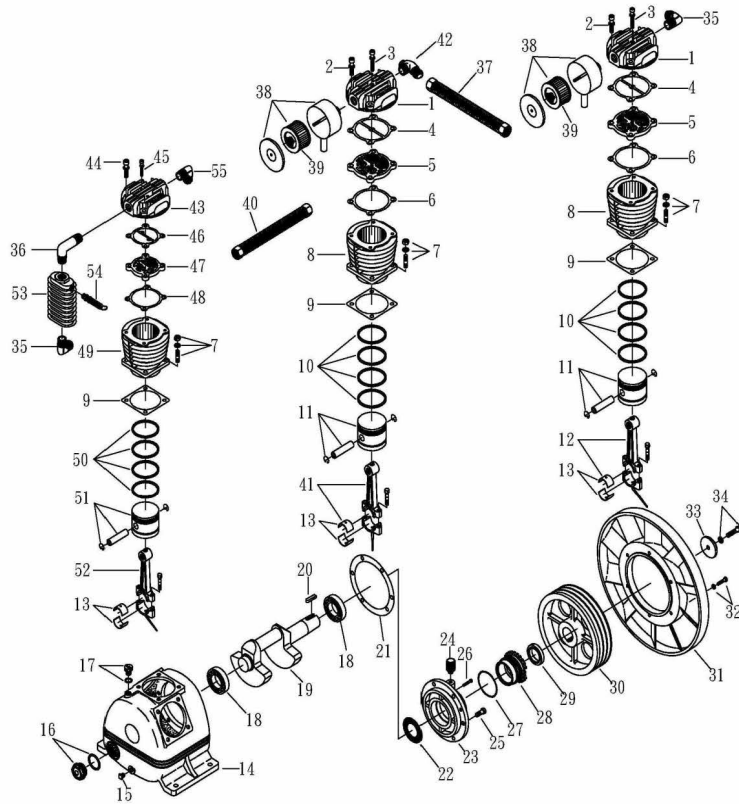

*Alternating Panel shipped loose

OMEGA COMPRESSORS

For us, it's not just business. It's personal.

MODEL: TK-100

SPARE PARTS LIST

NO: QC-1911

REF. NO.	DESCRIPTION	PART NO.	QTY.	REF. NO.	DESCRIPTION	PART NO.	QTY.
1	Cylinder head	3101019	2	29	Oil seal	2N50-TC50*72*12	1
2	Allen bolt set	3B01-M12*055V	8	30	Pulley	3PBF-115B350	1
3	Allen bolt set	3B01-M08*055Z	2	31	Fly wheel	3PBF-516*228	1
4	Cylinder head gasket	2G01-012C	2	32	Hexagon bolt set	3B00-SM08*035AV	6
5	Inlet&Exhaust valve	3B13-AP100	2	33	Pulley washer	2B34-13*75*13	1
6	Valve seat gasket	2G03-006C	2	34	Hexagon bolt set	3B00-SM12*050V	1
7	Double head screw set	3B11-004-A	12	35	Exhaust elbow	2N06-10T10H	2
8	Cylinder	3201016	2	36	Exhaust elbow	2N06-10T10T92	1
9	Cylinder gasket	2G04-010	3	37	Exhaust tube set	3B2-10*265	1
10	Piston ring set	3B32-100	2	38	Air filter	2140011	2
11	Piston set	3B32-100L	2	39	Filter element	2142009	2
12	Rod set	3B33-P7567	1	40	Exhaust tube set	3B2-10*580	1
13	Crank rod bush(2 pieces)	2316002-B	3	41	Rod set	3B33-P7568	1
14	Crankcase	3301019	1	42	Exhaust three way pipe	2N09-10H10T10H3	1
15	Oil draining plug	2N33-002	1	43	Cylinder head	3101030	1
16	Oil sight gauge set	2303015A	1	44	Allen bolt set	3B01-M10*050V	4
17	Oil filling plug set	2319004B	1	45	Allen bolt set	3B01-M06*055Z	2
18	Bearing	2N35-32210	2	46	Cylinder head gasket	2G01-011C	1
19	Crankshaft & balancer	3304027	1	47	In. & Ex.valve assembly	3B13-AP80	1
20	Pulley key	2N47-10*8*40	1	48	Valve seat gasket	2G03-005C	1
21	Rear bearing seat gasket	2G06-003	1	49	Cylinder	3201013	1
22	Oil mesh	2352004	1	50	Piston ring set	3B32-70	1
23	Rear bearing seat	3311007	1	51	Piston set	3B31-T70	1
24	Breathing cover	2321008	1	52	Rod set	3B33-TKA071	1
25	Hexagon bolt	2B00-SM12*030	6	53	Spare tank	3125002	1
26	Hexagon bolt	2B00-SM06*035	1	54	Pressure relief valve	2406020A	1
27	O-Ring	2N52-20*78	1	55	Exhaust elbow	2N06-10T06H	1
28	Thrust ring	3312002	1				