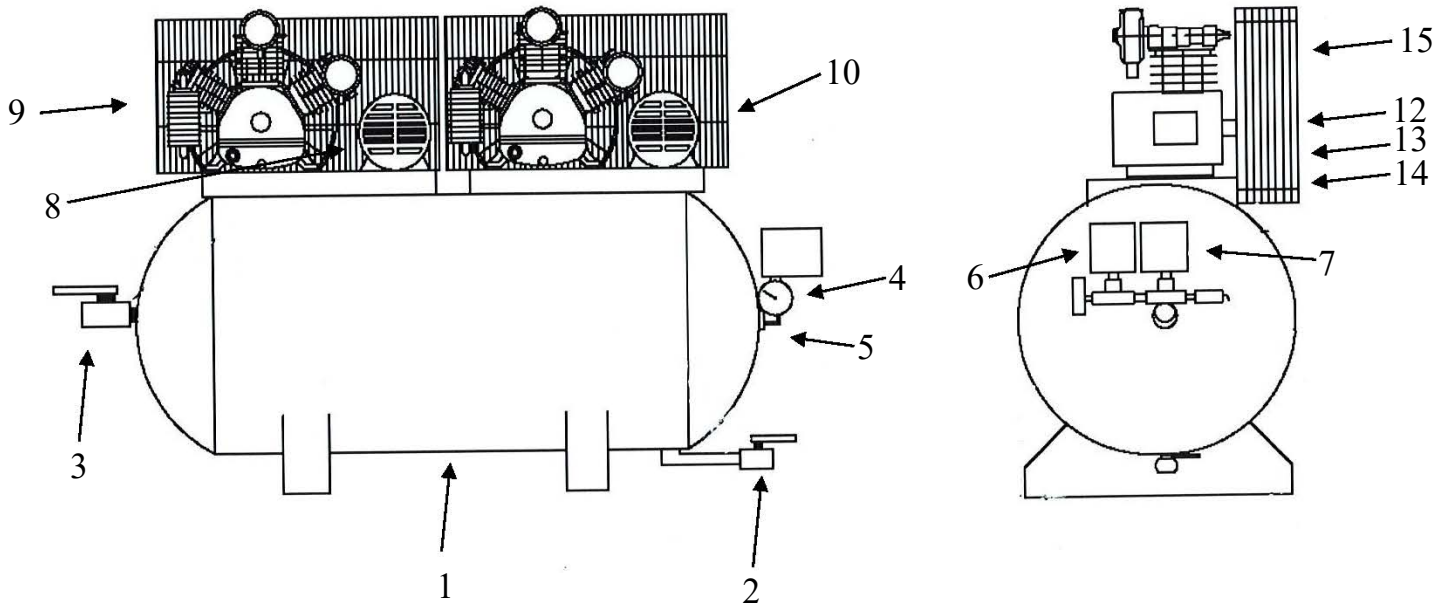

OMEGA COMPRESSORS

For us, it's not just business. It's personal.

TK-DX-100120

Spare Parts List

Ref. No.	Description	Part Number	Qty.
1	Horizontal Receiver	AR-DH120	1
2	Ball Valve	BV-25	1
3	Ball Valve	BV-75	1
4	Premium Gauge	GAD-20B2-300	1
5	Safety Valve	SV25-200	1
6	Lead Pressure Switch	PSHD-U120150	1
7	Lag Pressure Switch	PSHD-120150	1
8	Check Valve	CV-N7575ST	2
9	Pump	TK-100	2
10	Motor	MO-10-01	2
		MO-10-02	2
		MO-10-03	2
		MO-10-04	2
		MO-10-05	2
11	Alternating Panel*	ALT-10-01	1
		ALT-10-02	1
		ALT-10-03	1
		ALT-10-04	1
		ALT-10-05	1
12	Sheave/Pulley	3B54	2
13	Bushing	SDX1-3/8	2
14	B58 Belt	VBB58	6
15	Belt Guard	BG-3	2

*Alternating Panel shipped loose