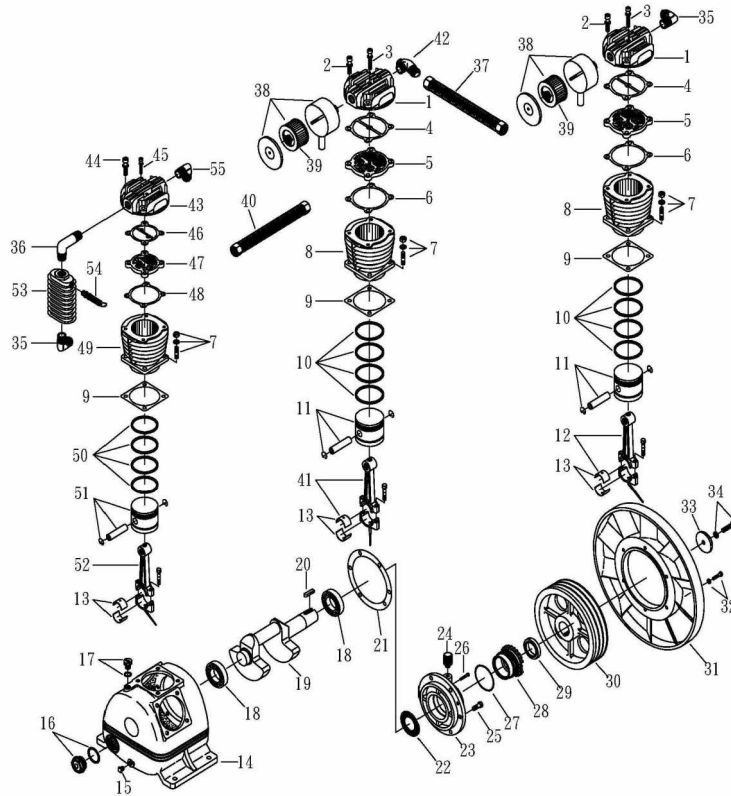

OMEGA COMPRESSORS

For us, it's not just business. It's personal.

MODEL: TK-100

SPARE PARTS LIST

NO: QC-1911

REF. NO.	DESCRIPTION	PART NO.	QTY.	REF. NO.	DESCRIPTION	PART NO.	QTY.
1	Cylinder head	3101019	2	29	Oil seal	2N50-TC50*72*12	1
2	Allen bolt set	3B01-M12*055V	8	30	Pulley	3PBF-115B350	1
3	Allen bolt set	3B01-M08*055Z	2	31	Fly wheel	3PBF-516*228	1
4	Cylinder head gasket	2G01-012C	2	32	Hexagon bolt set	3B00-SM08*035AV	6
5	Inlet&Exhaust valve	3B13-AP100	2	33	Pulley washer	2B34-13*75*13	1
6	Valve seat gasket	2G03-006C	2	34	Hexagon bolt set	3B00-SM12*050V	1
7	Double head screw set	3B11-004-A	12	35	Exhaust elbow	2N06-10T10H	2
8	Cylinder	3201016	2	36	Exhaust elbow	2N06-10T10T92	1
9	Cylinder gasket	2G04-010	3	37	Exhaust tube set	3B2-10*265	1
10	Piston ring set	3B32-100	2	38	Air filter	2140011	2
11	Piston set	3B32-100L	2	39	Filter element	2142009	2
12	Rod set	3B33-P7567	1	40	Exhaust tube set	3B2-10*580	1
13	Crank rod bush(2 pieces)	2316002-B	3	41	Rod set	3B33-P7568	1
14	Crankcase	3301019	1	42	Exhaust three way pipe	2N09-10H10T10H3	1
15	Oil draining plug	2N33-002	1	43	Cylinder head	3101030	1
16	Oil sight gauge set	2303015A	1	44	Allen bolt set	3B01-M10*050V	4
17	Oil filling plug set	2319004B	1	45	Allen bolt set	3B01-M06*055Z	2
18	Bearing	2N35-32210	2	46	Cylinder head gasket	2G01-011C	1
19	Crankshaft & balancer	3304027	1	47	In. & Ex. valve assembly	3B13-AP80	1
20	Pulley key	2N47-10*8*40	1	48	Valve seat gasket	2G03-005C	1
21	Rear bearing seat gasket	2G06-003	1	49	Cylinder	3201013	1
22	Oil mesh	2352004	1	50	Piston ring set	3B32-70	1
23	Rear bearing seat	3311007	1	51	Piston set	3B31-T70	1
24	Breathing cover	2321008	1	52	Rod set	3B33-TKA071	1
25	Hexagon bolt	2B00-SM12*030	6	53	Spare tank	3125002	1
26	Hexagon bolt	2B00-SM06*035	1	54	Pressure relief valve	2406020A	1
27	O-Ring	2N52-20*78	1	55	Exhaust elbow	2N06-10T06H	1
28	Thrust ring	3312002	1				