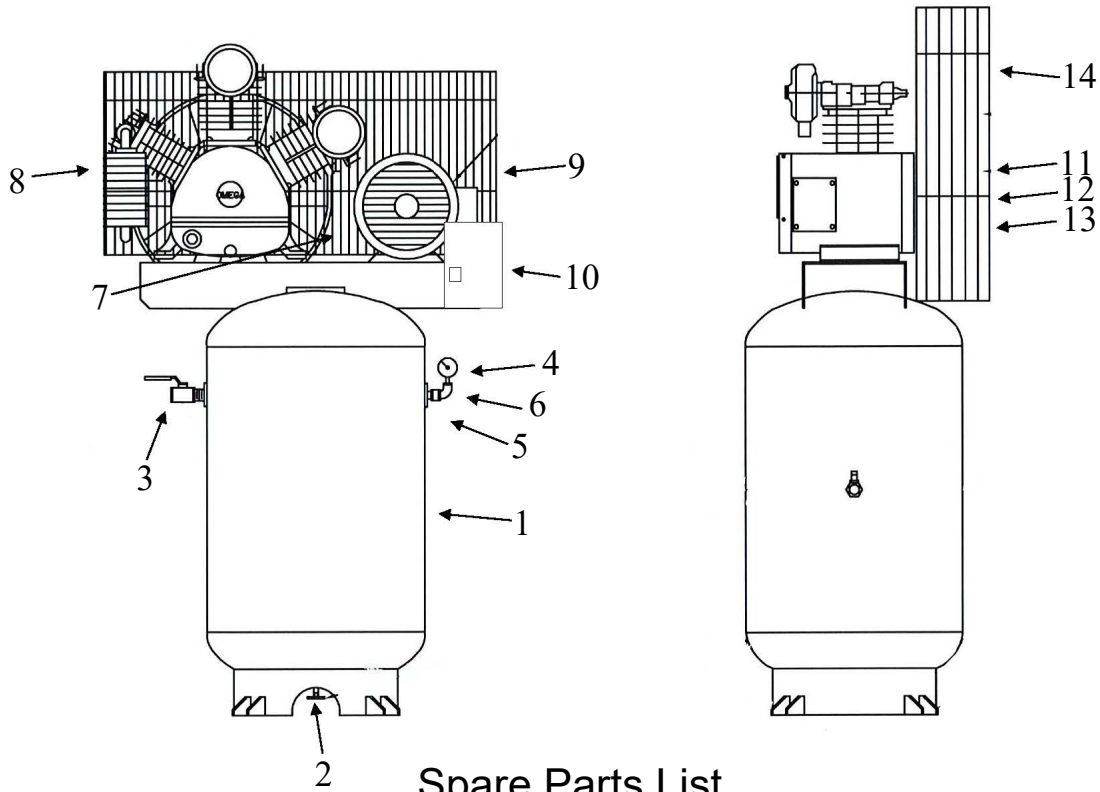

OMEGA COMPRESSORS

For us, it's not just business. It's personal.

TK-7580V

Spare Parts List

Ref. No.	Description	Part Number	Qty.
1	Vertical Receiver	AR-V80	1
2	Ball Valve	BV-25	1
3	Ball Valve	BV-75	1
4	Premium Gauge	GAD-20B2-300	1
5	Safety Valve	SV25-200	1
6	Pressure Switch	PSHD-U120150	1
7	Check Valve	CV-N751075ST	1
8	Pump	TK-100	1
9	Motor	MO-75-01	1
		MO-75-02	1
		MO-75-03	1
		MO-75-04	1
		MO-75-05	1
10	Magnetic Starter	MS-75-01	1
		MS-75-02	1
		MS-75-03	1
		MS-75-04	1
		MS-75-05	1
11	Sheave/Pulley	3B40	1
12	Bushing	SHX1-3/8	1
13	B58 Belt	VBB58	3
14	Belt Guard	BG-3	1