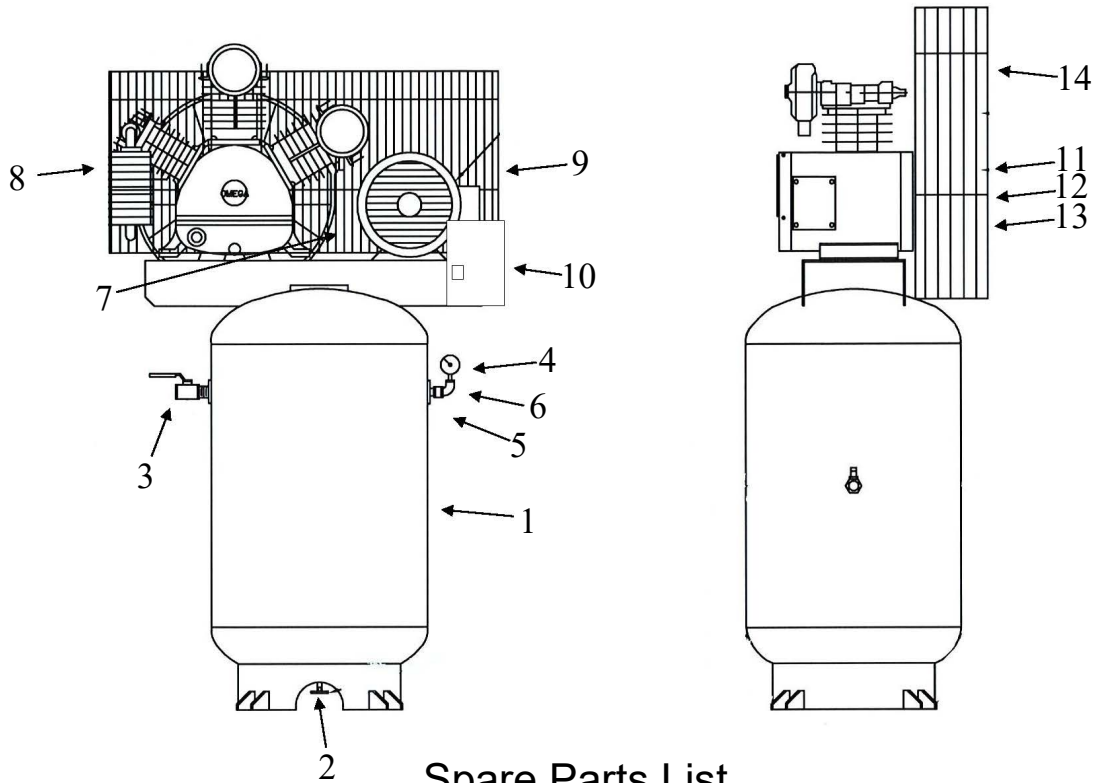

OMEGA COMPRESSORS

For us, it's not just business. It's personal.

TK-75120V

Spare Parts List

Ref. No.	Description	Part Number	Qty.
1	Vertical Receiver	AR-V120	1
2	Ball Valve	BV-25	1
3	Ball Valve	BV-75	1
4	Premium Gauge	GAD-20K2-300	1
5	Safety Valve	SV25-200	1
6	Pressure Switch	PSHD-U120150	1
7	Check Valve	CV-N751075ST	1
8	Pump	TK-100	1
9	Motor	MO-75-01	1
		MO-75-02	1
		MO-75-03	1
		MO-75-04	1
		MO-75-05	1
10	Magnetic Starter	MS-75-01	1
		MS-75-02	1
		MS-75-03	1
		MS-75-04	1
		MS-75-05	1
11	Sheave/Pulley	3B40	1
12	Bushing	SHX1-3/8	1
13	B64 Belt	VBB64	3
14	Belt Guard	BG-3	1