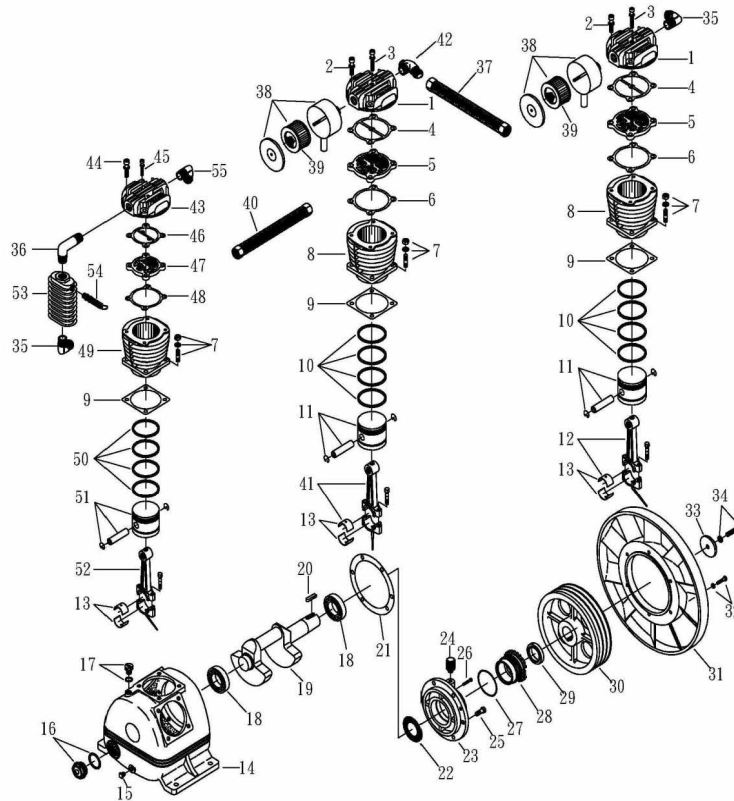

OMEGA COMPRESSORS

For us, it's not just business. It's personal.

MODEL: TK-100

SPARE PARTS LIST

NO: QC-1911

REF. NO	DESCRIPTION	PART NO.	QTY.	REF. NO	DESCRIPTION	PART NO.	QTY.
1	Cylinder head	3101019	2	29	Oil seal	2N50-TC50*72*12	1
2	Allen bolt set	3B01-M12*055V	8	30	Pulley	3PBF-115B350	1
3	Allen bolt set	3B01-M08*055Z	2	31	Fly wheel	3PBF-516*228	1
4	Cylinder head gasket	2G01-012C	2	32	Hexagon bolt set	3B00-SM08*035AV	6
5	Inlet&Exhaust valve	3B13-AP100	2	33	Pulley washer	2B34-13*75*13	1
6	Valve seat gasket	2G03-006C	2	34	Hexagon bolt set	3B00-SM12*050V	1
7	Double head screw set	3B11-004-A	12	35	Exhaust elbow	2N06-10T10H	2
8	Cylinder	3201016	2	36	Exhaust elbow	2N06-10T10T92	1
9	Cylinder gasket	2G04-010	3	37	Exhaust tube set	3B2-10*265	1
10	Piston ring set	3B32-100	2	38	Air filter	2140011	2
11	Piston set	3B32-100L	2	39	Filter element	2142009	2
12	Rod set	3B33-P7567	1	40	Exhaust tube set	3B2-10*580	1
13	Crank rod bush(2 pieces)	2316002-B	3	41	Rod set	3B33-P7568	1
14	Crankcase	3301019	1	42	Exhaust three way pipe	2N09-10H10T10H3	1
15	Oil draining plug	2N33-002	1	43	Cylinder head	3101030	1
16	Oil sight gauge set	2303015A	1	44	Allen bolt set	3B01-M10*050V	4
17	Oil filling plug set	2319004B	1	45	Allen bolt set	3B01-M06*055Z	2
18	Bearing	2N35-32210	2	46	Cylinder head gasket	2G01-011C	1
19	Crankshaft & balancer	3304027	1	47	In. & Ex. valve assembly	3B13-AP80	1
20	Pulley key	2N47-10*8*40	1	48	Valve seat gasket	2G03-005C	1
21	Rear bearing seat gasket	2G06-003	1	49	Cylinder	3201013	1
22	Oil mesh	2352004	1	50	Piston ring set	3B32-70	1
23	Rear bearing seat	3311007	1	51	Piston set	3B31-T70	1
24	Breathing cover	2321008	1	52	Rod set	3B33-TKA071	1
25	Hexagon bolt	2B00-SM12*030	6	53	Spare tank	3125002	1
26	Hexagon bolt	2B00-SM06*035	1	54	Pressure relief valve	2406020A	1
27	O-Ring	2N52-20*78	1	55	Exhaust elbow	2N06-10T06H	1
28	Thrust ring	3312002	1				