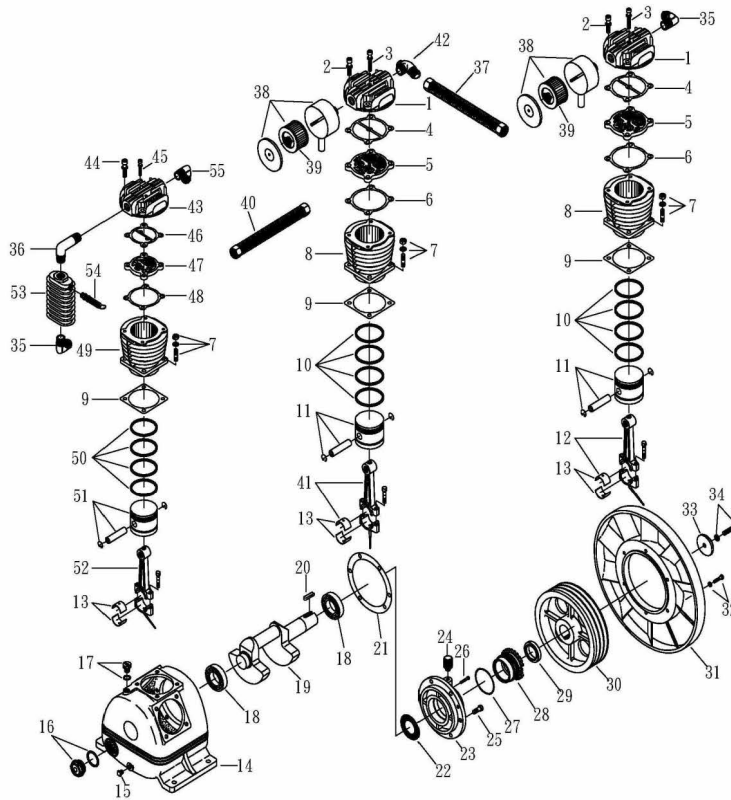

OMEGA COMPRESSORS

For us, it's not just business. It's personal.

MODEL: TK-100

SPARE PARTS LIST

NO: QC-1911

REF. NO.	DESCRIPTION	PART NO.	QTY.	REF. NO.	DESCRIPTION	PART NO.	QTY.
1	Cylinder head	3101019	2	29	Oil seal	2N50-TC50*72*12	1
2	Allen bolt set	3B01-M12*055V	8	30	Pulley	3PBF-115B350	1
3	Allen bolt set	3B01-M08*055Z	2	31	Fly wheel	3PBF-516*228	1
4	Cylinder head gasket	2G01-012C	2	32	Hexagon bolt set	3B00-SM08*035AV	6
5	Inlet&Exhaust valve	3B13-AP100	2	33	Pulley washer	2B34-13*75*13	1
6	Valve seat gasket	2G03-006C	2	34	Hexagon bolt set	3B00-SM12*050V	1
7	Double head screw set	3B11-004-A	12	35	Exhaust elbow	2N06-10T10H	2
8	Cylinder	3201016	2	36	Exhaust elbow	2N06-10T10T92	1
9	Cylinder gasket	2G04-010	3	37	Exhaust tube set	3B2-10*265	1
10	Piston ring set	3B32-100	2	38	Air filter	2140011	2
11	Piston set	3B32-100L	2	39	Filter element	2142009	2
12	Rod set	3B33-P7567	1	40	Exhaust tube set	3B2-10*580	1
13	Crank rod bush(2 pieces)	2316002-B	3	41	Rod set	3B33-P7568	1
14	Crankcase	3301019	1	42	Exhaust three way pipe	2N09-10H10T10H3	1
15	Oil draining plug	2N33-002	1	43	Cylinder head	3101030	1
16	Oil sight gauge set	2303015A	1	44	Allen bolt set	3B01-M10*050V	4
17	Oil filling plug set	2319004B	1	45	Allen bolt set	3B01-M06*055Z	2
18	Bearing	2N35-32210	2	46	Cylinder head gasket	2G01-011C	1
19	Crankshaft & balancer	3304027	1	47	In. & Ex.valve assembly	3B13-AP80	1
20	Pulley key	2N47-10*8*40	1	48	Valve seat gasket	2G03-005C	1
21	Rear bearing seat gasket	2G06-003	1	49	Cylinder	3201013	1
22	Oil mesh	2352004	1	50	Piston ring set	3B32-70	1
23	Rear bearing seat	3311007	1	51	Piston set	3B31-T70	1
24	Breathing cover	2321008	1	52	Rod set	3B33-TKA071	1
25	Hexagon bolt	2B00-SM12*030	6	53	Spare tank	3125002	1
26	Hexagon bolt	2B00-SM06*035	1	54	Pressure relief valve	2406020A	1
27	O-Ring	2N52-20*78	1	55	Exhaust elbow	2N06-10T06H	1
28	Thrust ring	3312002	1				