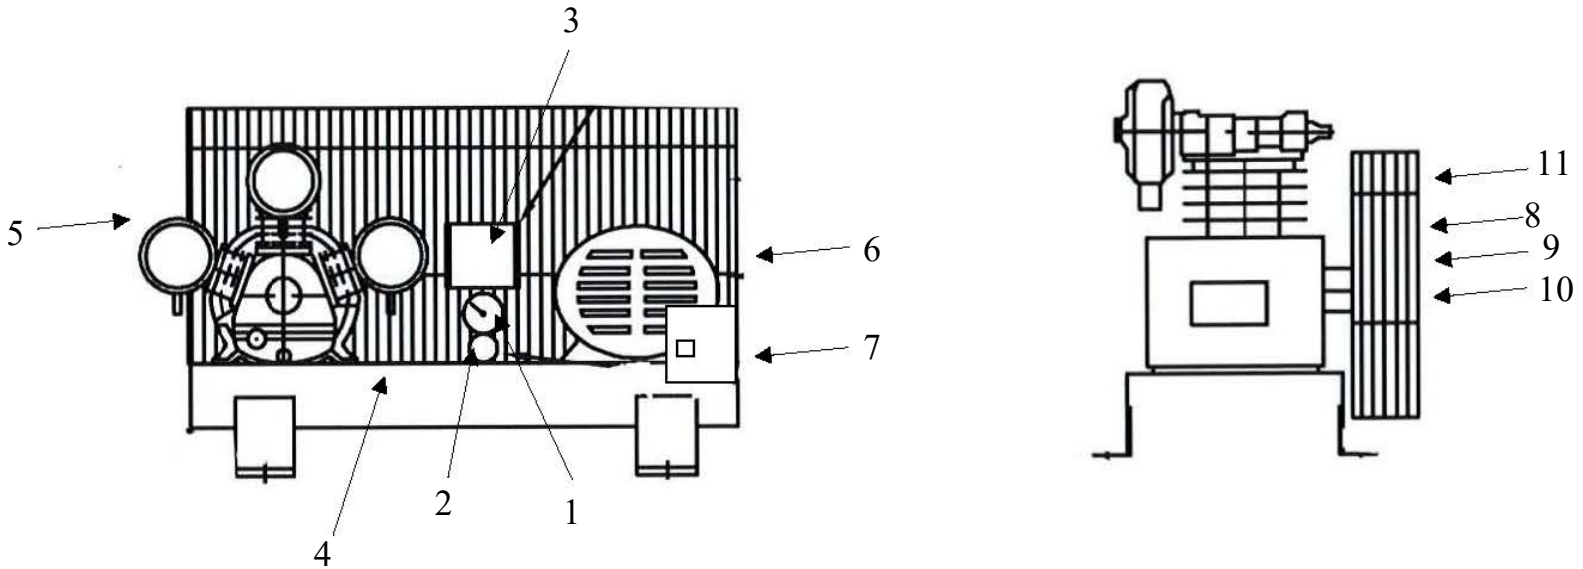

OMEGA COMPRESSORS

For us, it's not just business. It's personal.

TK-7500

Spare Parts List

Ref. No.	Description	Part Number	Qty.
1	Premium Gauge	GAL-25B2-300	1
2	Safety Valve	SV25-200	1
3	Pressure Switch	PSHD-U120150	1
4	Check Valve	CV-IL10	1
5	Pump	TK-100	1
6	Motor	MO-75-01	1
		MO-75-02	1
		MO-75-03	1
		MO-75-04	1
		MO-75-05	1
7	Magnetic Starter	MS-75-01	1
		MS-75-02	1
		MS-75-03	1
		MS-75-04	1
		MS-75-05	1
8	Sheave/Pulley	3B40	1
9	Bushing	SHX1-3/8	1
10	B60 Belt	VBB60	3
11	Belt Guard	BG-3	1