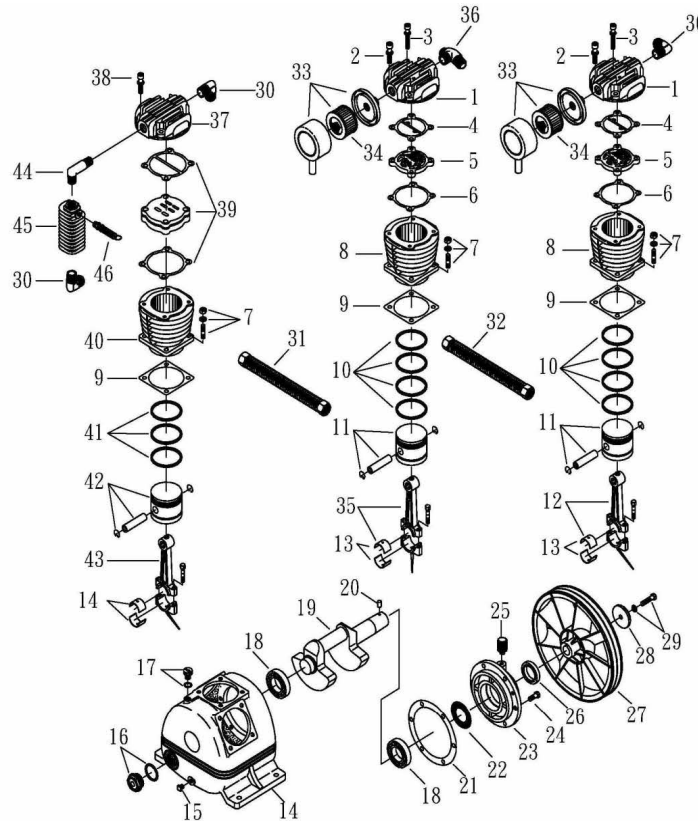

## Spare Parts List

Ref. No.	Description	Part Number	Qty.
1	Vertical Receiver	AR-V80	1
2	Ball Valve	BV-25	1
3	Ball Valve	BV-75	1
4	Premium Gauge	GAD-20B2-300	1
5	Safety Valve	SV25-200	1
6	Pressure Switch	PSHD-U120150	1
7	Check Valve	CV-N751075ST	1
8	Pump	TK-50	1
9	Motor	MO-5-01	1
		MO-5-02	1
		MO-5-03	1
		MO-5-04	1
		MO-5-05	1
10	Magnetic Starter	MS-5-01	1
		MS-5-02	1
		MS-5-03	1
		MS-5-04	1
		MS-5-05	1
11	Sheave/Pulley	2MAL82	1
12	Bushing	LX1-1/8	1
13	A69 Belt	VBA69	2
14	Belt Guard	BG-2A	1

## SPARE PARTS LIST

NO: QC-1911

REF. NO.	DESCRIPTION	PART NO.	QTY.	REF. NO.	DESCRIPTION	PART NO.	QTY.
1	Cylinder head	3101018	2	24	Hexagon bolt	2B00-SM10*025	6
2	Allen bolt set	3B01-M10*050V	8	25	Breathing cover	2321008	1
3	Allen bolt set	3B01-M06*055Z	4	26	Oil seal	2N50-TC30*50*11	1
4	Cylinder head gasket	2G01-011C	2	27	Pulley	3PBF-145A230M	1
5	Inlet&Exhaust valve	3B13-AP80	2	28	Pulley washer	2B34-13*52*14	1
6	Valve seat gasket	2G03-005C	2	29	Hexagon bolt set	3B00-SM12*050V	1
7	Double head screw set	3B11-003-A	12	30	Exhaust elbow	2N06-06T06H	3
8	Cylinder	3201015	2	31	Exhaust tube set	3B2-06*490	1
9	Cylinder gasket	2G04-009	3	32	Exhaust tube set	3B2-06*235	1
10	Piston ring set	3B32-80N	2	33	Air filter	2140009	2
11	Piston set	3B31-80L	2	34	Filter element	2142002	2
12	Rod set	3B33-P2346	1	35	Rod set	3B33-P2337	1
13	Crank rod bush(2 pieces)	2316001-B	3	36	Exhaust three way pipe	2N09-06H06T06H2	1
14	Crankcase	3301017	1	37	Cylinder head	3101043	1
15	Oil draining plug	2N33-002	1	38	Allen bolt set	3B01-M06*040V	4
16	Oil sight gauge set	2303012A	1	39	In. & Ex.valve assembly	3B13-K5065C	1
17	Oil filling plug set	2319004B	1	40	Cylinder	3201029	1
18	Bearing	2N35-6306	2	41	Piston ring set	3B32-65N	1
19	Crankshaft & balancer	3304025	1	42	Piston set	3B31-T65	1
20	Pulley key	2N47-63*09	1	43	Rod set	3B33-T5048	1
21	Rear bearing seat gasket	2G06-002	1	44	Exhaust elbow	2N06-06T06T85	1
22	Oil mesh	2352002	1	45	Spare tank	3125001	1
23	Rear bearing seat	3311003	1	46	Pressure relief valve	2406020A	1