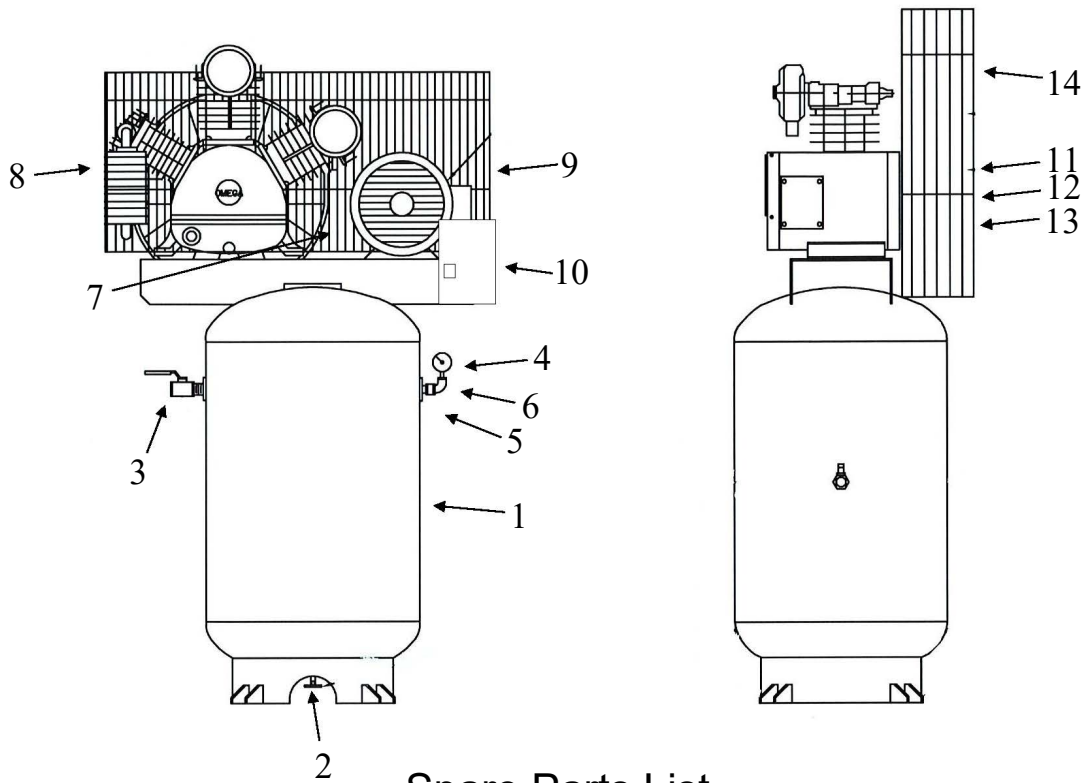

## Spare Parts List

Ref. No.	Description	Part Number	Qty.
1	Vertical Receiver	AR-V80	1
2	Ball Valve	BV-25	1
3	Ball Valve	BV-75	1
4	Premium Gauge	GAD-20B2-300	1
5	Safety Valve	SV25-200	1
6	Pressure Switch	PSHD-U120150	1
7	Check Valve	CV-N751075ST	1
8	Pump	TK-50	1
9	Motor	MO-5-01	1
		MO-5-02	1
		MO-5-03	1
		MO-5-04	1
		MO-5-05	1
10	Magnetic Starter	MS-5-01	1
		MS-5-02	1
		MS-5-03	1
		MS-5-04	1
		MS-5-05	1
11	Sheave/Pulley	2MAL82	1
12	Bushing	LX1-1/8	1
13	A69 Belt	VBA69	2
14	Belt Guard	BG-2A	1

## SPARE PARTS LIST

NO: QC-1911

REF. NO.	DESCRIPTION	PART NO.	QTY.	REF. NO.	DESCRIPTION	PART NO.	QTY.
1	Cylinder head	3101018	2	24	Hexagon bolt	2B00-SM10*025	6
2	Allen bolt set	3B01-M10*050V	8	25	Breathing cover	2321008	1
3	Allen bolt set	3B01-M06*055Z	4	26	Oil seal	2N50-TC30*50*11	1
4	Cylinder head gasket	2G01-011C	2	27	Pulley	3PBF-145A230M	1
5	Inlet&Exhaust valve	3B13-AP80	2	28	Pulley washer	2B34-13*52*14	1
6	Valve seat gasket	2G03-005C	2	29	Hexagon bolt set	3B00-SM12*050V	1
7	Double head screw set	3B11-003-A	12	30	Exhaust elbow	2N06-06T06H	3
8	Cylinder	3201015	2	31	Exhaust tube set	3B2-06*490	1
9	Cylinder gasket	2G04-009	3	32	Exhaust tube set	3B2-06*235	1
10	Piston ring set	3B32-80N	2	33	Air filter	2140009	2
11	Piston set	3B31-80L	2	34	Filter element	2142002	2
12	Rod set	3B33-P2346	1	35	Rod set	3B33-P2337	1
13	Crank rod bush(2 pieces)	2316001-B	3	36	Exhaust three way pipe	2N09-06H06T06H2	1
14	Crankcase	3301017	1	37	Cylinder head	3101043	1
15	Oil draining plug	2N33-002	1	38	Allen bolt set	3B01-M06*040V	4
16	Oil sight gauge set	2303012A	1	39	In. & Ex.valve assembly	3B13-K5065C	1
17	Oil filling plug set	2319004B	1	40	Cylinder	3201029	1
18	Bearing	2N35-6306	2	41	Piston ring set	3B32-65N	1
19	Crankshaft & balancer	3304025	1	42	Piston set	3B31-T65	1
20	Pulley key	2N47-63*09	1	43	Rod set	3B33-T5048	1
21	Rear bearing seat gasket	2G06-002	1	44	Exhaust elbow	2N06-06T06T85	1
22	Oil mesh	2352002	1	45	Spare tank	3125001	1
23	Rear bearing seat	3311003	1	46	Pressure relief valve	2406020A	1