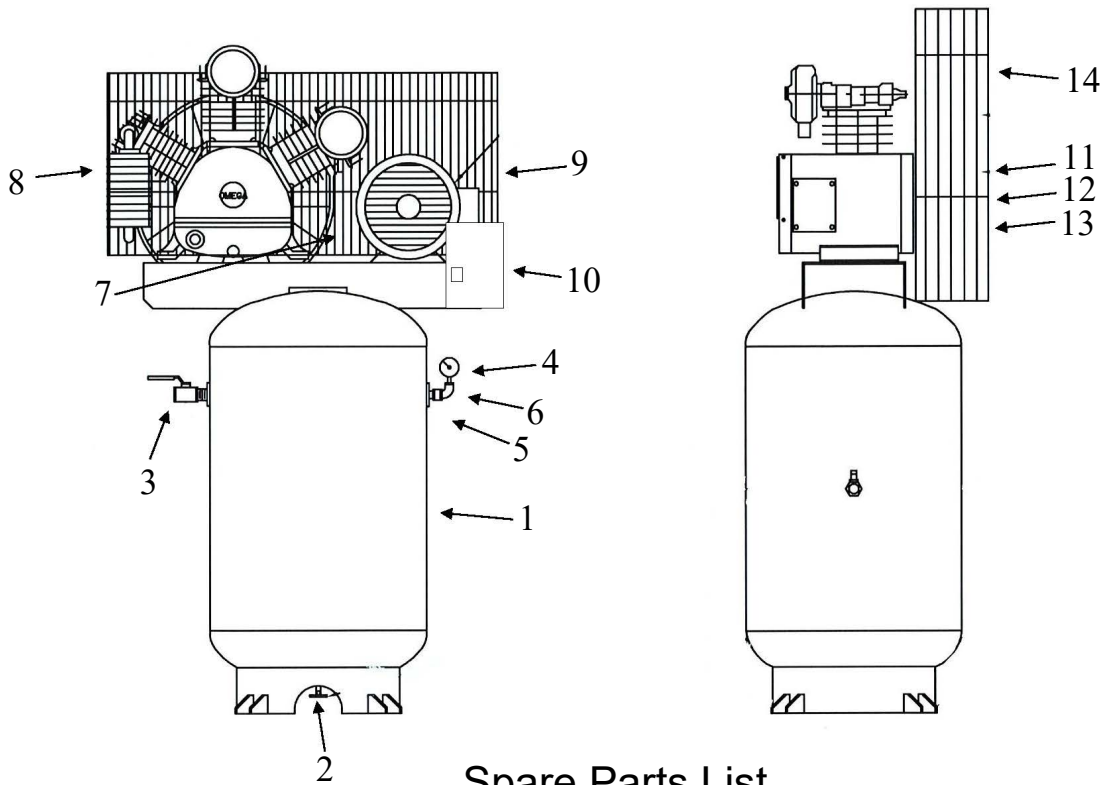

## Spare Parts List

Ref. No.	Description	Part Number	Qty.
1	Vertical Receiver	AR-V60	1
2	Ball Valve	BV-25	1
3	Ball Valve	BV-75	1
4	Premium Gauge	GAD-20B2-300	1
5	Safety Valve	SV25-200	1
6	Pressure Switch	PSHD-U120150	1
7	Check Valve	CV-N7575ST	1
8	Pump	TK-50	1
9	Motor	MO-5-01	1
		MO-5-02	1
		MO-5-03	1
		MO-5-04	1
		MO-5-05	1
10	Magnetic Starter	MS-5-01	1
		MS-5-02	1
		MS-5-03	1
		MS-5-04	1
		MS-5-05	1
11	Sheave/Pulley	2MAL82	1
12	Bushing	LX1-1/8	1
13	A69 Belt	VBA69	2
14	Belt Guard	BG-2A	1

## SPARE PARTS LIST

NO: QC-1911

REF. NO.	DESCRIPTION	PART NO.	QTY.	REF. NO.	DESCRIPTION	PART NO.	QTY.
1	Cylinder head	3101018	2	24	Hexagon bolt	2B00-SM10*025	6
2	Allen bolt set	3B01-M10*050V	8	25	Breathing cover	2321008	1
3	Allen bolt set	3B01-M06*055Z	4	26	Oil seal	2N50-TC30*50*11	1
4	Cylinder head gasket	2G01-011C	2	27	Pulley	3PBF-145A230M	1
5	Inlet&Exhaust valve	3B13-AP80	2	28	Pulley washer	2B34-13*52*14	1
6	Valve seat gasket	2G03-005C	2	29	Hexagon bolt set	3B00-SM12*050V	1
7	Double head screw set	3B11-003-A	12	30	Exhaust elbow	2N06-06T06H	3
8	Cylinder	3201015	2	31	Exhaust tube set	3B2-06*490	1
9	Cylinder gasket	2G04-009	3	32	Exhaust tube set	3B2-06*235	1
10	Piston ring set	3B32-80N	2	33	Air filter	2140009	2
11	Piston set	3B31-80L	2	34	Filter element	2142002	2
12	Rod set	3B33-P2346	1	35	Rod set	3B33-P2337	1
13	Crank rod bush(2 pieces)	2316001-B	3	36	Exhaust three way pipe	2N09-06H06T06H2	1
14	Crankcase	3301017	1	37	Cylinder head	3101043	1
15	Oil draining plug	2N33-002	1	38	Allen bolt set	3B01-M06*040V	4
16	Oil sight gauge set	2303012A	1	39	In. & Ex. valve assembly	3B13-K5065C	1
17	Oil filling plug set	2319004B	1	40	Cylinder	3201029	1
18	Bearing	2N35-6306	2	41	Piston ring set	3B32-65N	1
19	Crankshaft & balancer	3304025	1	42	Piston set	3B31-T65	1
20	Pulley key	2N47-63*09	1	43	Rod set	3B33-T5048	1
21	Rear bearing seat gasket	2G06-002	1	44	Exhaust elbow	2N06-06T06T85	1
22	Oil mesh	2352002	1	45	Spare tank	3125001	1
23	Rear bearing seat	3311003	1	46	Pressure relief valve	2406020A	1