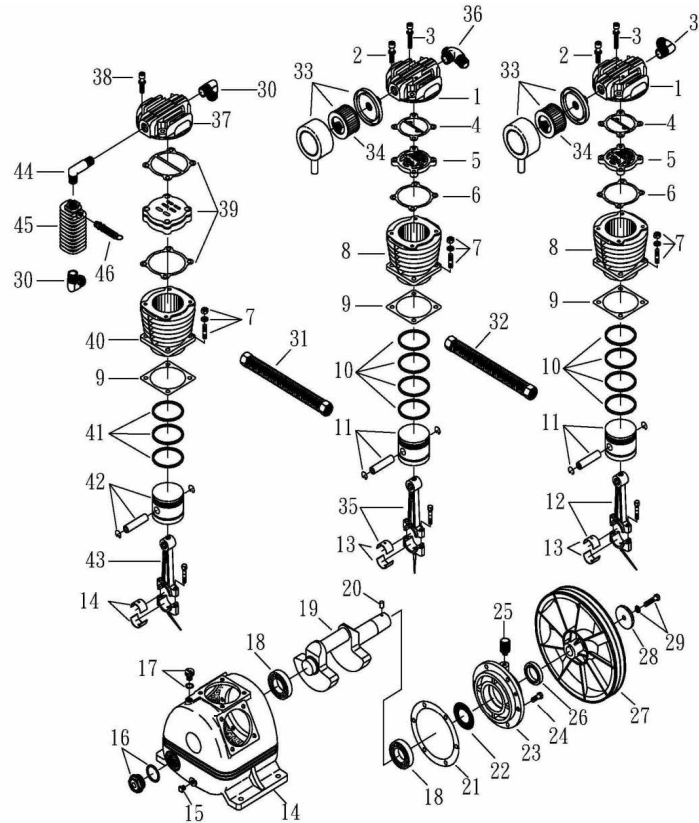

## Spare Parts List

Ref. No.	Description	Part Number	Qty.
1	Vertical Receiver	AR-V60	1
2	Ball Valve	BV-25	1
3	Ball Valve	BV-75	1
4	Premium Gauge	GAD-20B2-300	1
5	Safety Valve	SV25-200	1
6	Pressure Switch	PSHD-U120150	1
7	Check Valve	CV-N7575ST	1
8	Pump	TK-50	1
9	Motor	MO-5-01	1
		MO-5-02	1
		MO-5-03	1
		MO-5-04	1
		MO-5-05	1
10	Magnetic Starter	MS-5-01	1
		MS-5-02	1
		MS-5-03	1
		MS-5-04	1
		MS-5-05	1
11	Sheave/Pulley	2MAL82	1
12	Bushing	LX1-1/8	1
13	A69 Belt	VBA69	2
14	Belt Guard	BG-2A	1

## SPARE PARTS LIST

NO: QC-1911

REF. NO.	DESCRIPTION	PART NO.	QTY.	REF. NO.	DESCRIPTION	PART NO.	QTY.
1	Cylinder head	3101018	2	24	Hexagon bolt	2B00-SM10*025	6
2	Allen bolt set	3B01-M10*050V	8	25	Breathing cover	2321008	1
3	Allen bolt set	3B01-M06*055Z	4	26	Oil seal	2N50-TC30*50*11	1
4	Cylinder head gasket	2G01-011C	2	27	Pulley	3PBF-145A230M	1
5	Inlet&Exhaust valve	3B13-AP80	2	28	Pulley washer	2B34-13*52*14	1
6	Valve seat gasket	2G03-005C	2	29	Hexagon bolt set	3B00-SM12*050V	1
7	Double head screw set	3B11-003-A	12	30	Exhaust elbow	2N06-06T06H	3
8	Cylinder	3201015	2	31	Exhaust tube set	3B2-06*490	1
9	Cylinder gasket	2G04-009	3	32	Exhaust tube set	3B2-06*235	1
10	Piston ring set	3B32-80N	2	33	Air filter	2140009	2
11	Piston set	3B31-80L	2	34	Filter element	2142002	2
12	Rod set	3B33-P2346	1	35	Rod set	3B33-P2337	1
13	Crank rod bush(2 pieces)	2316001-B	3	36	Exhaust three way pipe	2N09-06H06T06H2	1
14	Crankcase	3301017	1	37	Cylinder head	3101043	1
15	Oil draining plug	2N33-002	1	38	Allen bolt set	3B01-M06*040V	4
16	Oil sight gauge set	2303012A	1	39	In. & Ex. valve assembly	3B13-K5065C	1
17	Oil filling plug set	2319004B	1	40	Cylinder	3201029	1
18	Bearing	2N35-6306	2	41	Piston ring set	3B32-65N	1
19	Crankshaft & balancer	3304025	1	42	Piston set	3B31-T65	1
20	Pulley key	2N47-63*09	1	43	Rod set	3B33-T5048	1
21	Rear bearing seat gasket	2G06-002	1	44	Exhaust elbow	2N06-06T06T85	1
22	Oil mesh	2352002	1	45	Spare tank	3125001	1
23	Rear bearing seat	3311003	1	46	Pressure relief valve	2406020A	1