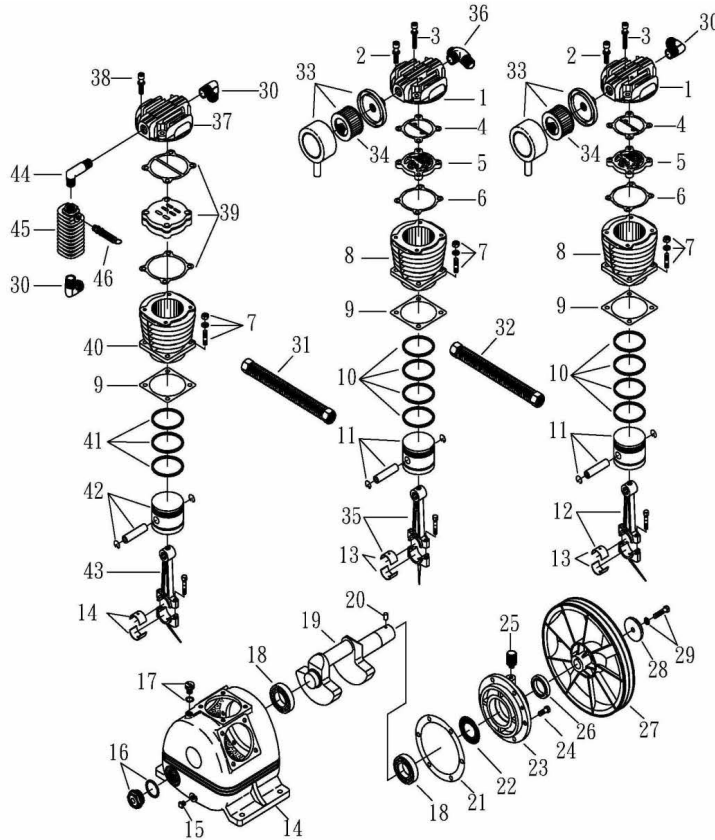

## SPARE PARTS LIST

NO: QC-1911

REF. NO.	DESCRIPTION	PART NO.	QTY.	REF. NO.	DESCRIPTION	PART NO.	QTY.
1	Cylinder head	3101018	2	24	Hexagon bolt	2B00-SM10*025	6
2	Allen bolt set	3B01-M10*050V	8	25	Breathing cover	2321008	1
3	Allen bolt set	3B01-M06*055Z	4	26	Oil seal	2N50-TC30*50*11	1
4	Cylinder head gasket	2G01-011C	2	27	Pulley	3PBF-145A230M	1
5	Inlet&Exhaust valve	3B13-AP80	2	28	Pulley washer	2B34-13*52*14	1
6	Valve seat gasket	2G03-005C	2	29	Hexagon bolt set	3B00-SM12*050V	1
7	Double head screw set	3B11-003-A	12	30	Exhaust elbow	2N06-06T06H	3
8	Cylinder	3201015	2	31	Exhaust tube set	3B2-06*490	1
9	Cylinder gasket	2G04-009	3	32	Exhaust tube set	3B2-06*235	1
10	Piston ring set	3B32-80N	2	33	Air filter	2140009	2
11	Piston set	3B31-80L	2	34	Filter element	2142002	2
12	Rod set	3B33-P2346	1	35	Rod set	3B33-P2337	1
13	Crank rod bush(2 pieces)	2316001-B	3	36	Exhaust three way pipe	2N09-06H06T06H2	1
14	Crankcase	3301017	1	37	Cylinder head	3101043	1
15	Oil draining plug	2N33-002	1	38	Allen bolt set	3B01-M06*040V	4
16	Oil sight gauge set	2303012A	1	39	In. & Ex. valve assembly	3B13-K5065C	1
17	Oil filling plug set	2319004B	1	40	Cylinder	3201029	1
18	Bearing	2N35-6306	2	41	Piston ring set	3B32-65N	1
19	Crankshaft & balancer	3304025	1	42	Piston set	3B31-T65	1
20	Pulley key	2N47-63*09	1	43	Rod set	3B33-T5048	1
21	Rear bearing seat gasket	2G06-002	1	44	Exhaust elbow	2N06-06T06T85	1
22	Oil mesh	2352002	1	45	Spare tank	3125001	1
23	Rear bearing seat	3311003	1	46	Pressure relief valve	2406020A	1