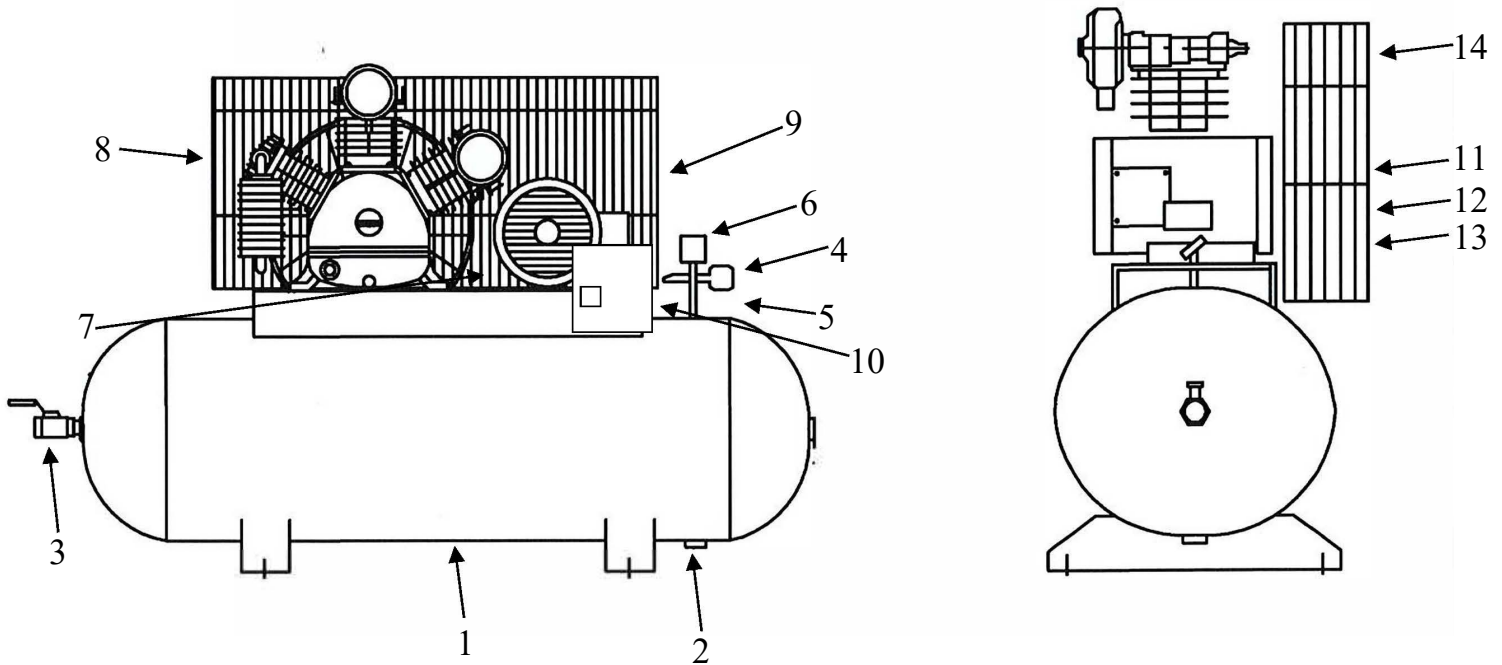

OMEGA COMPRESSORS

For us, it's not just business. It's personal.

TK-5060

Spare Parts List

Ref. No.	Description	Part Number	Qty.
1	Horizontal Receiver	AR-H60	1
2	Ball Valve	BV-25	1
3	Ball Valve	BV-75	1
4	Premium Gauge	GAD-20B2-300	1
5	Safety Valve	SV25-200	1
6	Pressure Switch	PSHD-U120150	1
7	Check Valve	CV-N7575ST	1
8	Pump	TK-50	1
9	Motor	MO-5-01	1
		MO-5-02	1
		MO-5-03	1
		MO-5-04	1
		MO-5-05	1
10	Magnetic Starter	MS-5-01	1
		MS-5-02	1
		MS-5-03	1
		MS-5-04	1
		MS-5-05	1
11	Sheave/Pulley	2MAL82	1
12	Bushing	LX1-1/8	1
13	A69 Belt	VBA69	2
14	Belt Guard	BG-2A	1