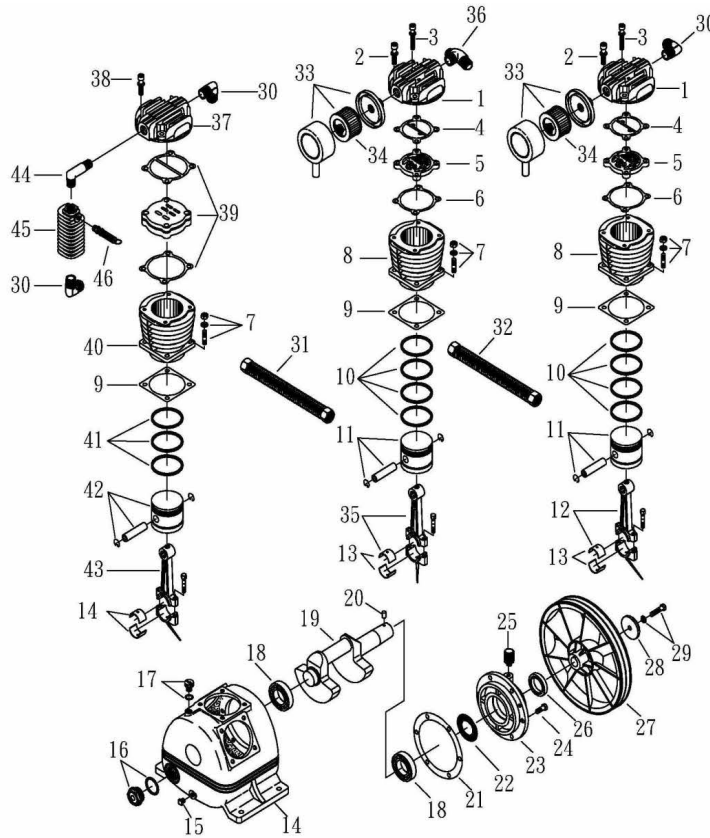

OMEGA COMPRESSORS

For us, it's not just business. It's personal.

MODEL: TK-50

SPARE PARTS LIST

NO: QC-1911

REF. NO.	DESCRIPTION	PART NO.	QTY.	REF. NO.	DESCRIPTION	PART NO.	QTY.
1	Cylinder head	3101018	2	24	Hexagon bolt	2B00-SM10*025	6
2	Allen bolt set	3B01-M10*050V	8	25	Breathing cover	2321008	1
3	Allen bolt set	3B01-M06*055Z	4	26	Oil seal	2N50-TC30*50*11	1
4	Cylinder head gasket	2G01-011C	2	27	Pulley	3PBF-145A230M	1
5	Inlet&Exhaust valve	3B13-AP80	2	28	Pulley washer	2B34-13*52*14	1
6	Valve seat gasket	2G03-005C	2	29	Hexagon bolt set	3B00-SM12*050V	1
7	Double head screw set	3B11-003-A	12	30	Exhaust elbow	2N06-06T06H	3
8	Cylinder	3201015	2	31	Exhaust tube set	3B2-06*490	1
9	Cylinder gasket	2G04-009	3	32	Exhaust tube set	3B2-06*235	1
10	Piston ring set	3B32-80N	2	33	Air filter	2140009	2
11	Piston set	3B31-80L	2	34	Filter element	2142002	2
12	Rod set	3B33-P2346	1	35	Rod set	3B33-P2337	1
13	Crank rod bush(2 pieces)	2316001-B	3	36	Exhaust three way pipe	2N09-06H06T06H2	1
14	Crankcase	3301017	1	37	Cylinder head	3101043	1
15	Oil draining plug	2N33-002	1	38	Allen bolt set	3B01-M06*040V	4
16	Oil sight gauge set	2303012A	1	39	In. & Ex. valve assembly	3B13-K5065C	1
17	Oil filling plug set	2319004B	1	40	Cylinder	3201029	1
18	Bearing	2N35-6306	2	41	Piston ring set	3B32-65N	1
19	Crankshaft & balancer	3304025	1	42	Piston set	3B31-T65	1
20	Pulley key	2N47-63*09	1	43	Rod set	3B33-T5048	1
21	Rear bearing seat gasket	2G06-002	1	44	Exhaust elbow	2N06-06T06T85	1
22	Oil mesh	2352002	1	45	Spare tank	3125001	1
23	Rear bearing seat	3311003	1	46	Pressure relief valve	2406020A	1