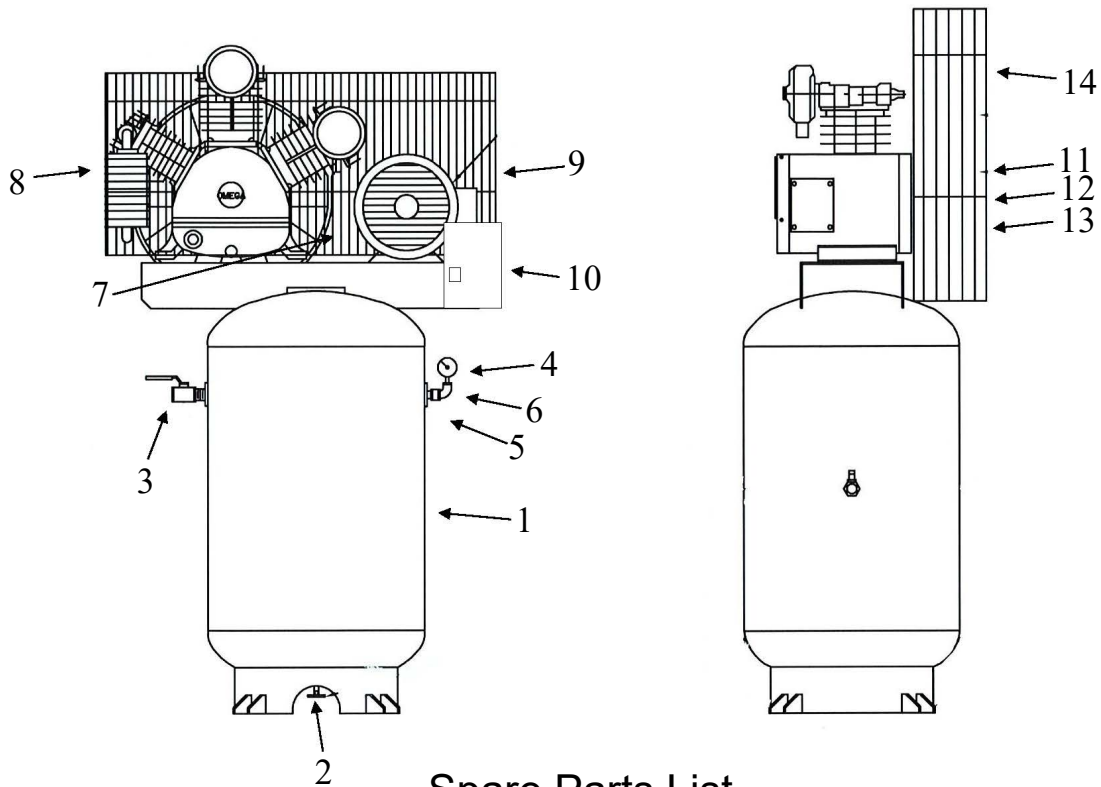

OMEGA COMPRESSORS

For us, it's not just business. It's personal.

TK-50120V

Spare Parts List

Ref. No.	Description	Part Number	Qty.
1	Vertical Receiver	AR-V120	1
2	Ball Valve	BV-25	1
3	Ball Valve	BV-75	1
4	Premium Gauge	GAD-20K2-300	1
5	Safety Valve	SV25-200	1
6	Pressure Switch	PSHD-U120150	1
7	Check Valve	CV-N751075ST	1
8	Pump	TK-50	1
9	Motor	MO-5-01	1
		MO-5-02	1
		MO-5-03	1
		MO-5-04	1
		MO-5-05	1
10	Magnetic Starter	MS-5-01	1
		MS-5-02	1
		MS-5-03	1
		MS-5-04	1
		MS-5-05	1
11	Sheave/Pulley	2MAL82	1
12	Bushing	LX1-1/8	1
13	A71 Belt	VBA71	2
14	Belt Guard	BG-2A	1