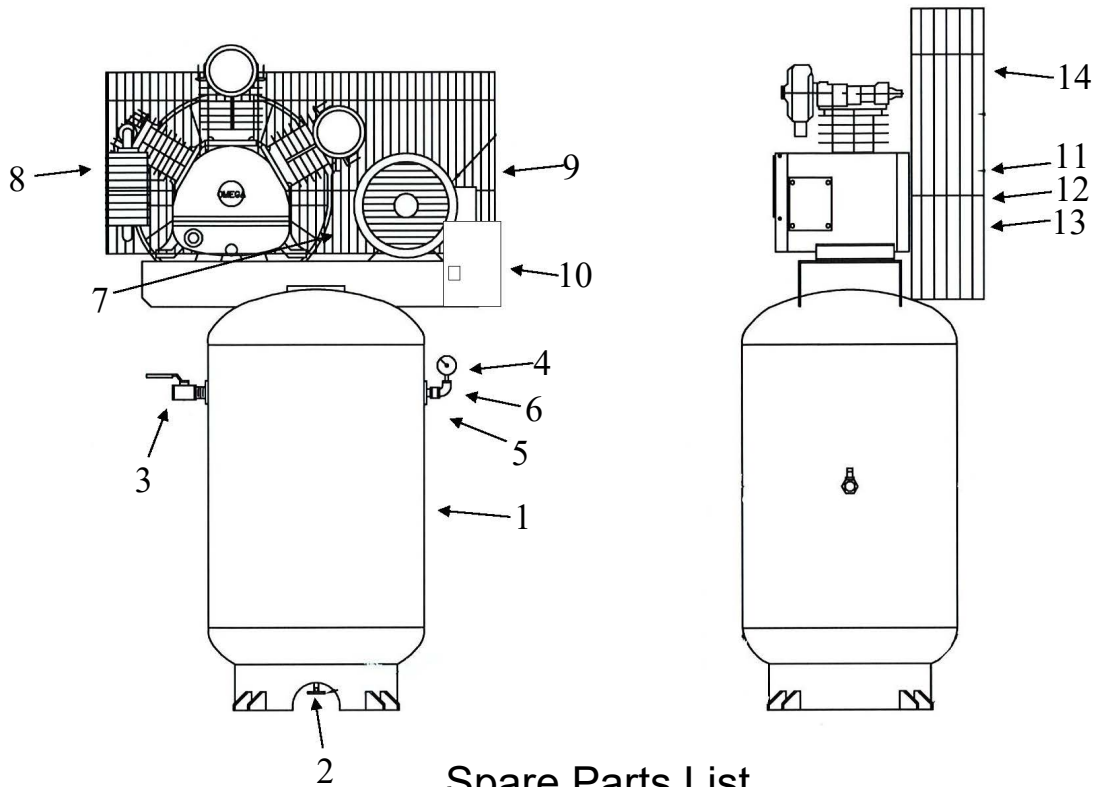

OMEGA COMPRESSORS

For us, it's not just business. It's personal.

TK-100120V

Spare Parts List

Ref. No.	Description	Part Number	Qty.
1	Vertical Receiver	AR-V120	1
2	Ball Valve	BV-25	1
3	Ball Valve	BV-75	1
4	Premium Gauge	GAD-20K2-300	1
5	Safety Valve	SV25-200	1
6	Pressure Switch	PSHD-U120150	1
7	Check Valve	CV-N7510ST	1
8	Pump	TK-100	1
9	Motor	MO-10-01	1
		MO-10-02	1
		MO-10-03	1
		MO-10-04	1
		MO-10-05	1
10	Magnetic Starter	MS-10-01	1
		MS-10-02	1
		MS-10-03	1
		MS-10-04	1
		MS-10-05	1
11	Sheave/Pulley	3B54	1
12	Bushing	SDX1-3/8	1
13	B64 Belt	VBB64	3
14	Belt Guard	BG-3	1