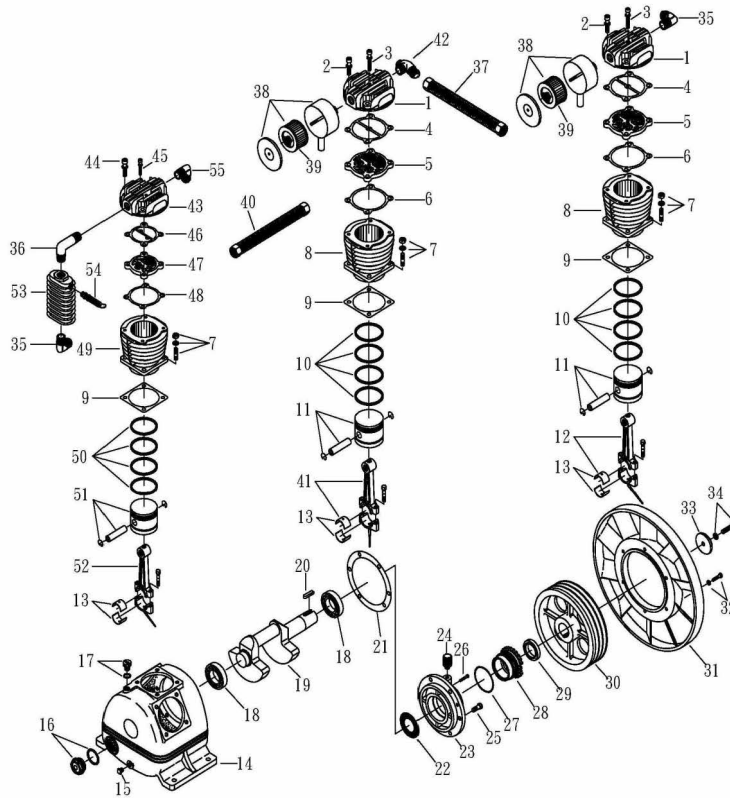

OMEGA COMPRESSORS

For us, it's not just business. It's personal.

MODEL: TK-100

SPARE PARTS LIST

NO: QC-1911

REF. NO.	DESCRIPTION	PART NO.	QTY.	REF. NO.	DESCRIPTION	PART NO.	QTY.
1	Cylinder head	3101019	2	29	Oil seal	2N50-TC50*72*12	1
2	Allen bolt set	3B01-M12*055V	8	30	Pulley	3PBF-115B350	1
3	Allen bolt set	3B01-M08*055Z	2	31	Fly wheel	3PBF-516*228	1
4	Cylinder head gasket	2G01-012C	2	32	Hexagon bolt set	3B00-SM08*035AV	6
5	Inlet&Exhaust valve	3B13-AP100	2	33	Pulley washer	2B34-13*75*13	1
6	Valve seat gasket	2G03-006C	2	34	Hexagon bolt set	3B00-SM12*050V	1
7	Double head screw set	3B11-004-A	12	35	Exhaust elbow	2N06-10T10H	2
8	Cylinder	3201016	2	36	Exhaust elbow	2N06-10T10T92	1
9	Cylinder gasket	2G04-010	3	37	Exhaust tube set	3B2-10*265	1
10	Piston ring set	3B32-100	2	38	Air filter	2140011	2
11	Piston set	3B32-100L	2	39	Filter element	2142009	2
12	Rod set	3B33-P7567	1	40	Exhaust tube set	3B2-10*580	1
13	Crank rod bush(2 pieces)	2316002-B	3	41	Rod set	3B33-P7568	1
14	Crankcase	3301019	1	42	Exhaust three way pipe	2N09-10H10T10H3	1
15	Oil draining plug	2N33-002	1	43	Cylinder head	3101030	1
16	Oil sight gauge set	2303015A	1	44	Allen bolt set	3B01-M10*050V	4
17	Oil filling plug set	2319004B	1	45	Allen bolt set	3B01-M06*055Z	2
18	Bearing	2N35-32210	2	46	Cylinder head gasket	2G01-011C	1
19	Crankshaft & balancer	3304027	1	47	In. & Ex. valve assembly	3B13-AP80	1
20	Pulley key	2N47-10*8*40	1	48	Valve seat gasket	2G03-005C	1
21	Rear bearing seat gasket	2G06-003	1	49	Cylinder	3201013	1
22	Oil mesh	2352004	1	50	Piston ring set	3B32-70	1
23	Rear bearing seat	3311007	1	51	Piston set	3B31-T70	1
24	Breathing cover	2321008	1	52	Rod set	3B33-TKA071	1
25	Hexagon bolt	2B00-SM12*030	6	53	Spare tank	3125002	1
26	Hexagon bolt	2B00-SM06*035	1	54	Pressure relief valve	2406020A	1
27	O-Ring	2N52-20*78	1	55	Exhaust elbow	2N06-10T06H	1
28	Thrust ring	3312002	1				