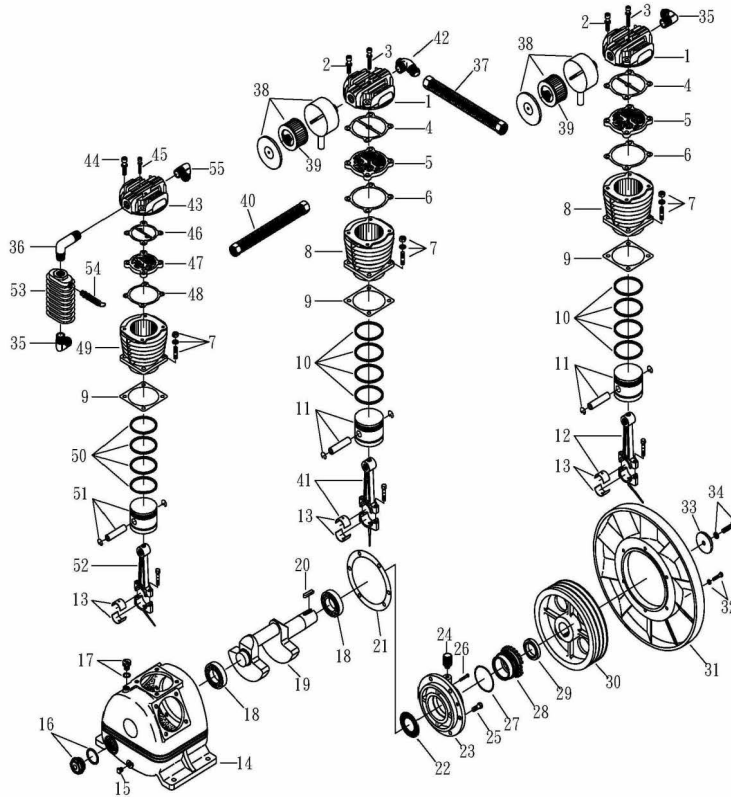

## SPARE PARTS LIST

NO: QC-1911

REF. NO.	DESCRIPTION	PART NO.	QTY.	REF. NO.	DESCRIPTION	PART NO.	QTY.
1	Cylinder head	3101019	2	29	Oil seal	2N50-TC50*72*12	1
2	Allen bolt set	3B01-M12*055V	8	30	Pulley	3PBF-115B350	1
3	Allen bolt set	3B01-M08*055Z	2	31	Fly wheel	3PBF-516*228	1
4	Cylinder head gasket	2G01-012C	2	32	Hexagon bolt set	3B00-SM08*035AV	6
5	Inlet&Exhaust valve	3B13-AP100	2	33	Pulley washer	2B34-13*75*13	1
6	Valve seat gasket	2G03-006C	2	34	Hexagon bolt set	3B00-SM12*050V	1
7	Double head screw set	3B11-004-A	12	35	Exhaust elbow	2N06-10T10H	2
8	Cylinder	3201016	2	36	Exhaust elbow	2N06-10T10T92	1
9	Cylinder gasket	2G04-010	3	37	Exhaust tube set	3B2-10*265	1
10	Piston ring set	3B32-100	2	38	Air filter	2140011	2
11	Piston set	3B32-100L	2	39	Filter element	2142009	2
12	Rod set	3B33-P7567	1	40	Exhaust tube set	3B2-10*580	1
13	Crank rod bush(2 pieces)	2316002-B	3	41	Rod set	3B33-P7568	1
14	Crankcase	3301019	1	42	Exhaust three way pipe	2N09-10H10T10H3	1
15	Oil draining plug	2N33-002	1	43	Cylinder head	3101030	1
16	Oil sight gauge set	2303015A	1	44	Allen bolt set	3B01-M10*050V	4
17	Oil filling plug set	2319004B	1	45	Allen bolt set	3B01-M06*055Z	2
18	Bearing	2N35-32210	2	46	Cylinder head gasket	2G01-011C	1
19	Crankshaft & balancer	3304027	1	47	In. & Ex. valve assembly	3B13-AP80	1
20	Pulley key	2N47-10*8*40	1	48	Valve seat gasket	2G03-005C	1
21	Rear bearing seat gasket	2G06-003	1	49	Cylinder	3201013	1
22	Oil mesh	2352004	1	50	Piston ring set	3B32-70	1
23	Rear bearing seat	3311007	1	51	Piston set	3B31-T70	1
24	Breathing cover	2321008	1	52	Rod set	3B33-TKA071	1
25	Hexagon bolt	2B00-SM12*030	6	53	Spare tank	3125002	1
26	Hexagon bolt	2B00-SM06*035	1	54	Pressure relief valve	2406020A	1
27	O-Ring	2N52-20*78	1	55	Exhaust elbow	2N06-10T06H	1
28	Thrust ring	3312002	1				