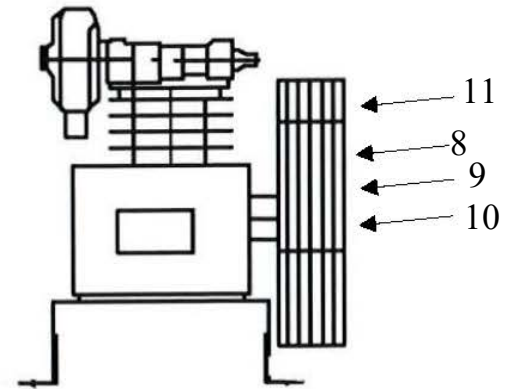

## Spare Parts List

Ref. No.	Description	Part Number	Qty.
1	Premium Gauge	GAL-25B2-300	1
2	Safety Valve	SV25-200	1
3	Pressure Switch	PSHD-U120150	1
4	Check Valve	CV-IL10	1
5	Pump	TK-100	1
6	Motor	MO-10-01	1
		MO-10-02	1
		MO-10-03	1
		MO-10-04	1
		MO-10-05	1
7	Magnetic Starter	MS-10-01	1
		MS-10-02	1
		MS-10-03	1
		MS-10-04	1
		MS-10-05	1
8	Sheave/Pulley	3B54	1
9	Bushing	SDX1-3/8	1
10	B62 Belt	VBB62	3
11	Belt Guard	BG-3	1