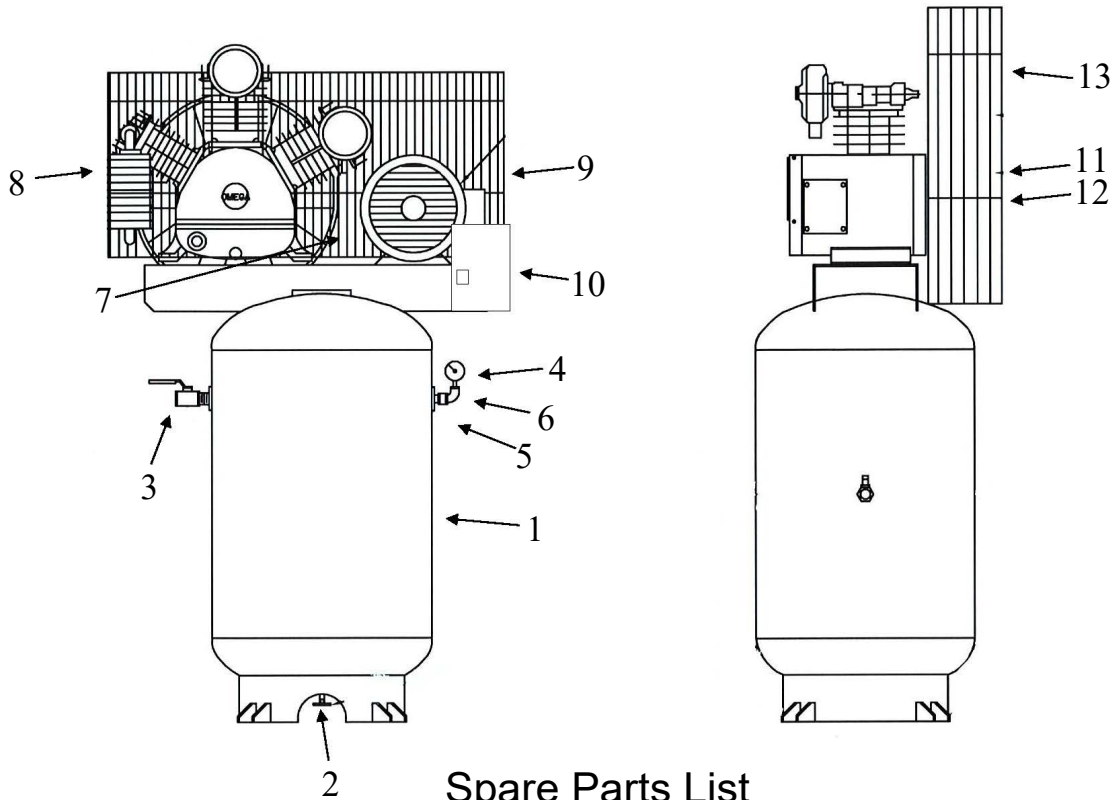

OMEGA COMPRESSORS

For us, it's not just business. It's personal.

TE-5080V

Spare Parts List

Ref. No.	Description	Part Number	Qty.
1	Vertical Receiver	AR-V80	1
2	Ball Valve	BV-25	1
3	Ball Valve	BV-75	1
4	Premium Gauge	GAD-20B2-300	1
5	Safety Valve	SV25-200	1
6	Pressure Switch	PSHD-U120150	1
7	Check Valve	CV-N5010ST	1
8	Pump	TE-50	1
9	Motor	MO-5-01-3450	1
10	Magnetic Starter	MS-5-01-3450	1
11	Sheave/Pulley	2MA35X7/8	1
12	A53 Belt	VBA53	2
13	Belt Guard	BG-1	1

OMEGA COMPRESSORS

For us, it's not just business. It's personal.

MODEL: TE-50

SPARE PARTS LIST

NO: QC-2008

REF. NO.	DESCRIPTION	PART NO.	QTY.	REF. NO.	DESCRIPTION	PART NO.	QTY.
1	Cylinder head	3101045	2	23	Pulley	3PBF-105A224	1
2	Allen bolt	3B01-M06*040V	12	24	Plate washer	2B30-08*35*35	1
3	Inlet&Exhaust valve	3B13-K5065C	2	25	Hexagon bolt set	3B00-SM08*035AV	1
4	Double head screw set	3B11-001-A	12	26	Rod set	3B33-H20371	2
5	Cylinder	3201035	2	27	Exhaust elbow	2N06-04T04H	1
6	Cylinder gasket	2G04-003	3	28	Exhaust 3-way pipe	2N09-04H04T04H2	1
7	Piston ring set	3B32-65N	2	29	Exhaust tube set	3B2-04*195	1
8	Piston set	3B31-65N	2	30	Exhaust tube set	3B2-04*400	1
9	Rod set	3B33-H2048	1	31	Air filter set	2140020A	2
10	Crankcase	3301021	1	32	Filter element	2142013	2
11	Oil draining plug	2N33-002	1	33	Cylinder head	3101090A	1
12	Oil sight gauge set	2303013A	1	34	Inlet&Exhaust valve assen	3B13-K5051C	1
13	Oil filling plug set	2319003A	1	35	Cylinder	3201039	1
14	Bearing	2N35-6205	1	36	Piston ring set	3B32-51	1
15	Crankshaft & balancer	3304046	1	37	Piston set	3B31-TK2351	1
16	Pulley key	2N47-63*09	1	38	Rod set	3B33-TK2348	1
17	Bearing	2N35-6205Z	1	39	Nipple	2N01-04T04TS	1
18	Bearing seat gasket	2G06-008	1	40	Exhaust elbow	2N06-06T04H	1
19	Rear bearing seat	3311036	1	41	Spare tank	3125007	1
20	Breathing cover	2321008	1	42	Bushing	2N02-002	1
21	Hexagon bolt	2B00-SM08*020	4	43	Pressure relief valve	2406020A	1
22	Oil seal	2N50-TC24*47*07	1				