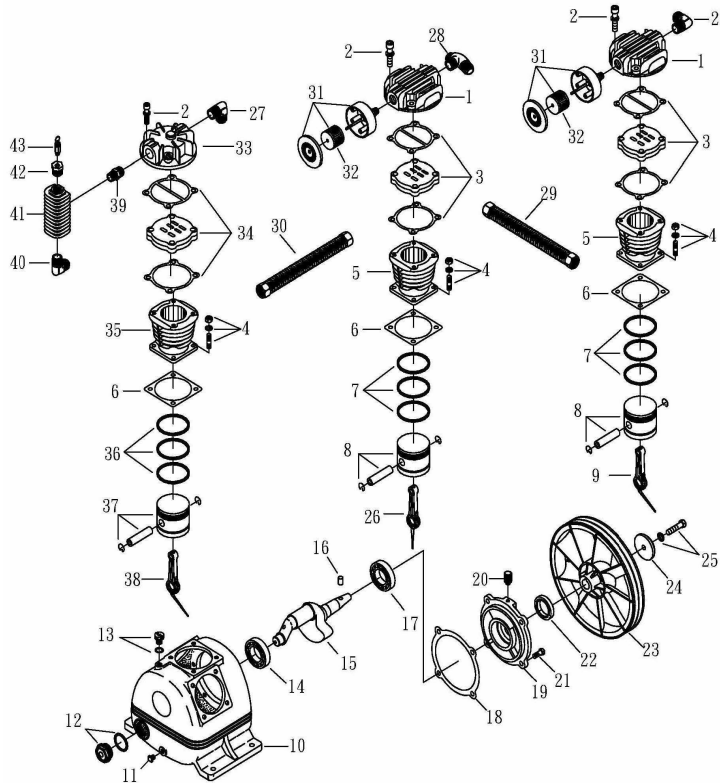

OMEGA COMPRESSORS

For us, it's not just business. It's personal.

TE-5080V

Spare Parts List

Ref. No.	Description	Part Number	Qty.
1	Vertical Receiver	AR-V80	1
2	Ball Valve	BV-25	1
3	Ball Valve	BV-75	1
4	Premium Gauge	GAD-20B2-300	1
5	Safety Valve	SV25-200	1
6	Pressure Switch	PSHD-U120150	1
7	Check Valve	CV-N5010ST	1
8	Pump	TE-50	1
9	Motor	MO-5-01-3450	1
10	Magnetic Starter	MS-5-01-3450	1
11	Sheave/Pulley	2MA35X7/8	1
12	A53 Belt	VBA53	2
13	Belt Guard	BG-1	1

OMEGA COMPRESSORS

For us, it's not just business. It's personal.

MODEL: TE-50

SPARE PARTS LIST

NO: QC-2008

REF. NO.	DESCRIPTION	PART NO.	QTY.	REF. NO.	DESCRIPTION	PART NO.	QTY.
1	Cylinder head	3101045	2	23	Pulley	3PBF-105A224	1
2	Allen bolt	3B01-M06*040V	12	24	Plate washer	2B30-08*35*35	1
3	Inlet&Exhaust valve	3B13-K5065C	2	25	Hexagon bolt set	3B00-SM08*035AV	1
4	Double head screw set	3B11-001-A	12	26	Rod set	3B33-H20371	2
5	Cylinder	3201035	2	27	Exhaust elbow	2N06-04T04H	1
6	Cylinder gasket	2G04-003	3	28	Exhaust 3-way pipe	2N09-04H04T04H2	1
7	Piston ring set	3B32-65N	2	29	Exhaust tube set	3B2-04*195	1
8	Piston set	3B31-65N	2	30	Exhaust tube set	3B2-04*400	1
9	Rod set	3B33-H2048	1	31	Air filter set	2140020A	2
10	Crankcase	3301021	1	32	Filter element	2142013	2
11	Oil draining plug	2N33-002	1	33	Cylinder head	3101090A	1
12	Oil sight gauge set	2303013A	1	34	Inlet&Exhaust valve assen	3B13-K5051C	1
13	Oil filling plug set	2319003A	1	35	Cylinder	3201039	1
14	Bearing	2N35-6205	1	36	Piston ring set	3B32-51	1
15	Crankshaft & balancer	3304046	1	37	Piston set	3B31-TK2351	1
16	Pulley key	2N47-63*09	1	38	Rod set	3B33-TK2348	1
17	Bearing	2N35-6205Z	1	39	Nipple	2N01-04T04TS	1
18	Bearing seat gasket	2G06-008	1	40	Exhaust elbow	2N06-06T04H	1
19	Rear bearing seat	3311036	1	41	Spare tank	3125007	1
20	Breathing cover	2321008	1	42	Bushing	2N02-002	1
21	Hexagon bolt	2B00-SM08*020	4	43	Pressure relief valve	2406020A	1
22	Oil seal	2N50-TC24*47*07	1				