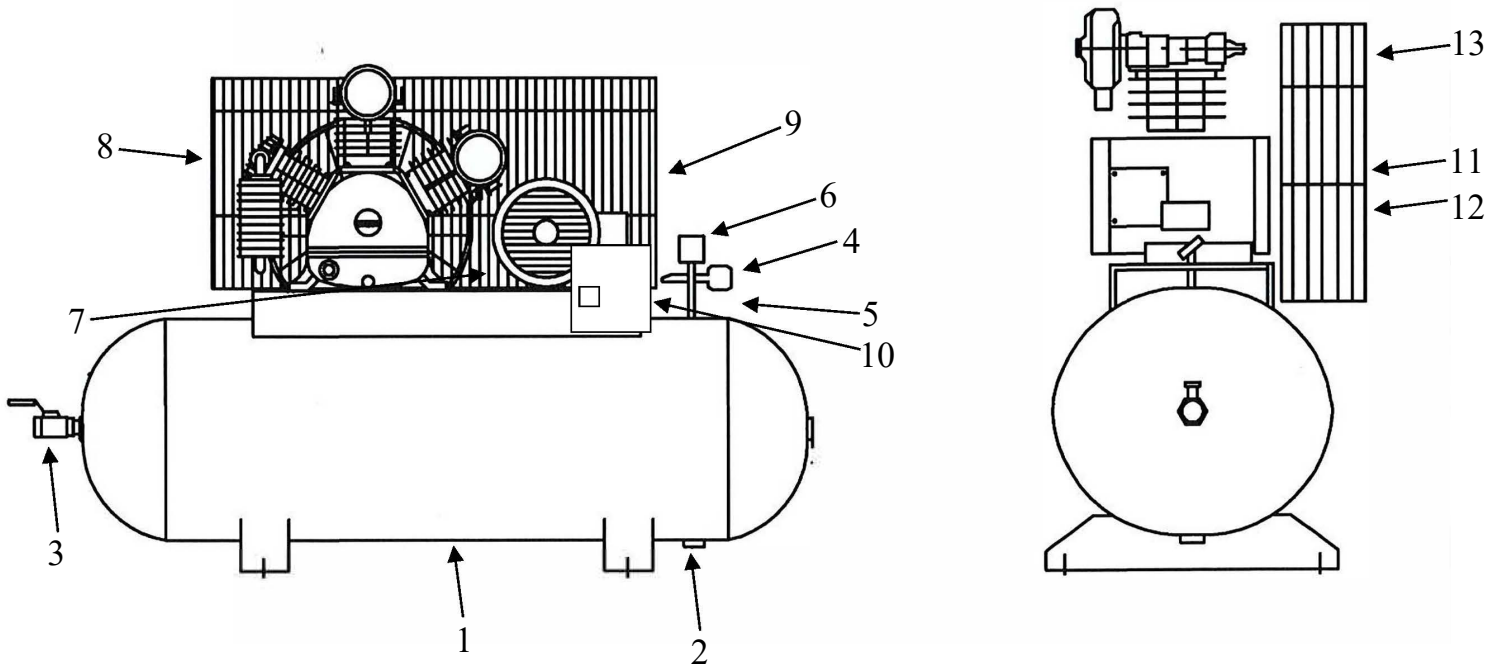

## Spare Parts List

Ref. No.	Description	Part Number	Qty.
1	Horizontal Receiver	AR-H80	1
2	Ball Valve	BV-25	1
3	Ball Valve	BV-75	1
4	Premium Gauge	GAD-20B2-300	1
5	Safety Valve	SV25-200	1
6	Pressure Switch	PSHD-U120150	1
7	Check Valve	CV-N5010ST	1
8	Pump	TE-50	1
9	Motor	MO-5-01-3450	1
10	Magnetic Starter	MS-5-01-3450	1
11	Sheave/Pulley	2MA35X7/8	1
12	A56 Belt	VBA56	2
13	Belt Guard	BG-2A	1

## SPARE PARTS LIST

NO: QC-2008

REF. NO.	DESCRIPTION	PART NO.	QTY.	REF. NO.	DESCRIPTION	PART NO.	QTY.
1	Cylinder head	3101045	2	23	Pulley	3PBF-105A224	1
2	Allen bolt	3B01-M06*040V	12	24	Plate washer	2B30-08*35*35	1
3	Inlet&Exhaust valve	3B13-K5065C	2	25	Hexagon bolt set	3B00-SM08*035AV	1
4	Double head screw set	3B11-001-A	12	26	Rod set	3B33-H20371	1
5	Cylinder	3201035	2	27	Exhaust elbow	2N06-04T04H	2
6	Cylinder gasket	2G04-003	3	28	Exhaust 3-way pipe	2N09-04H04T04H2	1
7	Piston ring set	3B32-65N	2	29	Exhaust tube set	3B2-04*195	1
8	Piston set	3B31-65N	2	30	Exhaust tube set	3B2-04*400	1
9	Rod set	3B33-H2048	1	31	Air filter set	2140020A	2
10	Crankcase	3301021	1	32	Filter element	2142013	2
11	Oil draining plug	2N33-002	1	33	Cylinder head	3101090A	1
12	Oil sight gauge set	2303013A	1	34	Inlet&Exhaust valve assen	3B13-K5051C	1
13	Oil filling plug set	2319003A	1	35	Cylinder	3201039	1
14	Bearing	2N35-6205	1	36	Piston ring set	3B32-51	1
15	Crankshaft & balancer	3304046	1	37	Piston set	3B31-TK2351	1
16	Pulley key	2N47-63*09	1	38	Rod set	3B33-TK2348	1
17	Bearing	2N35-6205Z	1	39	Nipple	2N01-04T04TS	1
18	Bearing seat gasket	2G06-008	1	40	Exhaust elbow	2N06-06T04H	1
19	Rear bearing seat	3311036	1	41	Spare tank	3125007	1
20	Breathing cover	2321008	1	42	Bushing	2N02-002	1
21	Hexagon bolt	2B00-SM08*020	4	43	Pressure relief valve	2406020A	1
22	Oil seal	2N50-TC24*47*07	1				