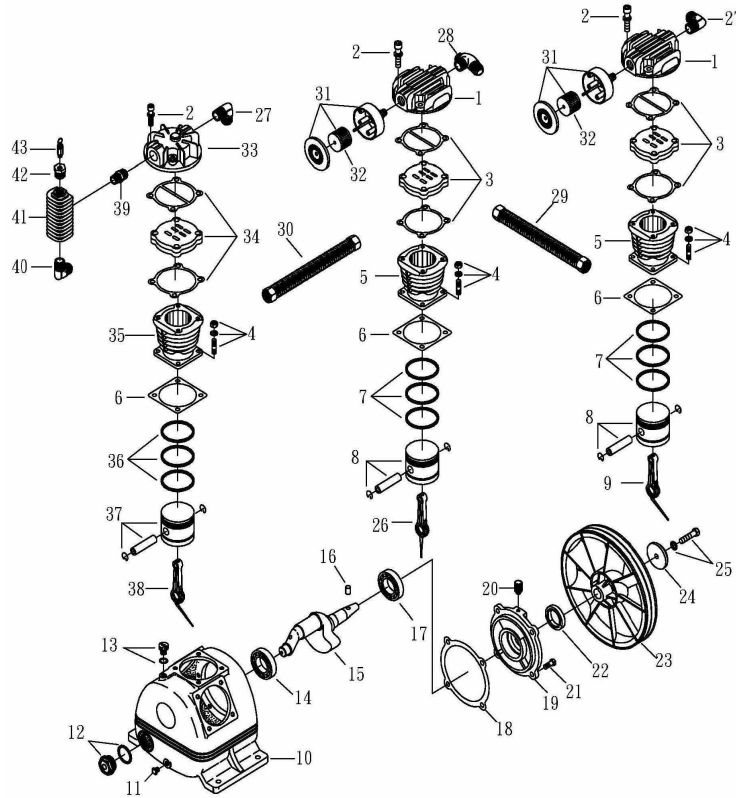

## Spare Parts List

Ref. No.	Description	Part Number	Qty.
1	Horizontal Receiver	AR-H80	1
2	Ball Valve	BV-25	1
3	Ball Valve	BV-75	1
4	Premium Gauge	GAD-20B2-300	1
5	Safety Valve	SV25-200	1
6	Pressure Switch	PSHD-U120150	1
7	Check Valve	CV-N5010ST	1
8	Pump	TE-50	1
9	Motor	MO-5-01-3450	1
10	Magnetic Starter	MS-5-01-3450	1
11	Sheave/Pulley	2MA35X7/8	1
12	A56 Belt	VBA56	2
13	Belt Guard	BG-2A	1

## SPARE PARTS LIST

NO: QC-2008

REF. NO.	DESCRIPTION	PART NO.	QTY.	REF. NO.	DESCRIPTION	PART NO.	QTY.
1	Cylinder head	3101045	2	23	Pulley	3PBF-105A224	1
2	Allen bolt	3B01-M06*040V	12	24	Plate washer	2B30-08*35*35	1
3	Inlet&Exhaust valve	3B13-K5065C	2	25	Hexagon bolt set	3B00-SM08*035AV	1
4	Double head screw set	3B11-001-A	12	26	Rod set	3B33-H20371	1
5	Cylinder	3201035	2	27	Exhaust elbow	2N06-04T04H	2
6	Cylinder gasket	2G04-003	3	28	Exhaust 3-way pipe	2N09-04H04T04H2	1
7	Piston ring set	3B32-65N	2	29	Exhaust tube set	3B2-04*195	1
8	Piston set	3B31-65N	2	30	Exhaust tube set	3B2-04*400	1
9	Rod set	3B33-H2048	1	31	Air filter set	2140020A	2
10	Crankcase	3301021	1	32	Filter element	2142013	2
11	Oil draining plug	2N33-002	1	33	Cylinder head	3101090A	1
12	Oil sight gauge set	2303013A	1	34	Inlet&Exhaust valve assen	3B13-K5051C	1
13	Oil filling plug set	2319003A	1	35	Cylinder	3201039	1
14	Bearing	2N35-6205	1	36	Piston ring set	3B32-51	1
15	Crankshaft & balancer	3304046	1	37	Piston set	3B31-TK2351	1
16	Pulley key	2N47-63*09	1	38	Rod set	3B33-TK2348	1
17	Bearing	2N35-6205Z	1	39	Nipple	2N01-04T04TS	1
18	Bearing seat gasket	2G06-008	1	40	Exhaust elbow	2N06-06T04H	1
19	Rear bearing seat	3311036	1	41	Spare tank	3125007	1
20	Breathing cover	2321008	1	42	Bushing	2N02-002	1
21	Hexagon bolt	2B00-SM08*020	4	43	Pressure relief valve	2406020A	1
22	Oil seal	2N50-TC24*47*07	1				