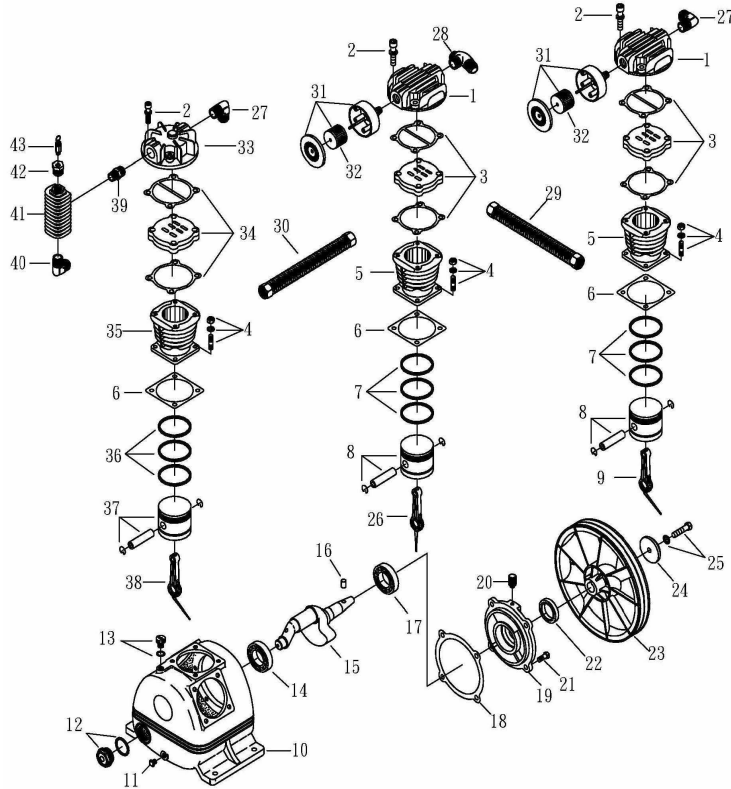

OMEGA COMPRESSORS

For us, it's not just business. It's personal.

TE-5060V

Spare Parts List

Ref. No.	Description	Part Number	Qty.
1	Vertical Receiver	AR-V60	1
2	Ball Valve	BV-25	1
3	Ball Valve	BV-75	1
4	Premium Gauge	GAD-20B2-300	1
5	Safety Valve	SV25-200	1
6	Pressure Switch	PSHD-U120150	1
7	Check Valve	CV-N5075ST	1
8	Pump	TE-50	1
9	Motor	MO-5-01-3450	1
10	Magnetic Starter	MS-5-01-3450	1
11	Sheave/Pulley	2MA35X7/8	1
12	A52 Belt	VBA52	2
13	Belt Guard	BG-1	1

OMEGA COMPRESSORS

For us, it's not just business. It's personal.

MODEL: TE-50

SPARE PARTS LIST

NO: QC-2008

REF. NO.	DESCRIPTION	PART NO.	QTY.	REF. NO.	DESCRIPTION	PART NO.	QTY.
1	Cylinder head	3101045	2	23	Pulley	3PBF-105A224	1
2	Allen bolt	3B01-M06*040V	12	24	Plate washer	2B30-08*35*35	1
3	Inlet&Exhaust valve	3B13-K5065C	2	25	Hexagon bolt set	3B00-SM08*035AV	1
4	Double head screw set	3B11-001-A	12	26	Rod set	3B33-H20371	1
5	Cylinder	3201035	2	27	Exhaust elbow	2N06-04T04H	2
6	Cylinder gasket	2G04-003	3	28	Exhaust 3-way pipe	2N09-04H04T04H2	1
7	Piston ring set	3B32-65N	2	29	Exhaust tube set	3B2-04*195	1
8	Piston set	3B31-65N	2	30	Exhaust tube set	3B2-04*400	1
9	Rod set	3B33-H2048	1	31	Air filter set	2140020A	2
10	Crankcase	3301021	1	32	Filter element	2142013	2
11	Oil draining plug	2N33-002	1	33	Cylinder head	3101090A	1
12	Oil sight gauge set	2303013A	1	34	Inlet&Exhaust valve assembly	3B13-K5051C	1
13	Oil filling plug set	2319003A	1	35	Cylinder	3201039	1
14	Bearing	2N35-6205	1	36	Piston ring set	3B32-51	1
15	Crankshaft & balancer	3304046	1	37	Piston set	3B31-TK2351	1
16	Pulley key	2N47-63*09	1	38	Rod set	3B33-TK2348	1
17	Bearing	2N35-6205Z	1	39	Nipple	2N01-04T04TS	1
18	Bearing seat gasket	2G06-008	1	40	Exhaust elbow	2N06-06T04H	1
19	Rear bearing seat	3311036	1	41	Spare tank	3125007	1
20	Breathing cover	2321008	1	42	Bushing	2N02-002	1
21	Hexagon bolt	2B00-SM08*020	4	43	Pressure relief valve	2406020A	1
22	Oil seal	2N50-TC24*47*07	1				