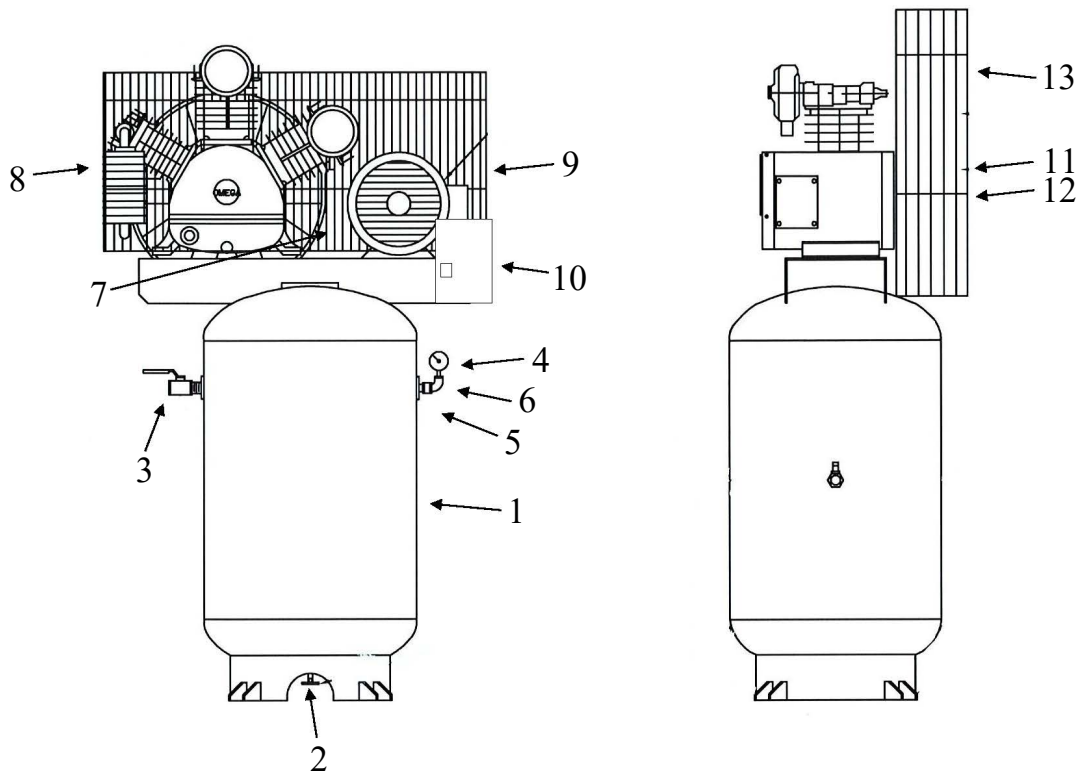

OMEGA COMPRESSORS

For us, it's not just business. It's personal.

TE-5060V

Spare Parts List

Ref. No.	Description	Part Number	Qty.
1	Vertical Receiver	AR-V60	1
2	Ball Valve	BV-25	1
3	Ball Valve	BV-75	1
4	Premium Gauge	GAD-20B2-300	1
5	Safety Valve	SV25-200	1
6	Pressure Switch	PSHD-U120150	1
7	Check Valve	CV-N5075ST	1
8	Pump	TE-50	1
9	Motor	MO-5-01-3450	1
10	Magnetic Starter	MS-5-01-3450	1
11	Sheave/Pulley	2MA35X7/8	1
12	A52 Belt	VBA52	2
13	Belt Guard	BG-1	1

OMEGA COMPRESSORS

For us, it's not just business. It's personal.

MODEL: TE-50

SPARE PARTS LIST

NO: QC-2008

REF. NO.	DESCRIPTION	PART NO.	QTY.	REF. NO.	DESCRIPTION	PART NO.	QTY.
1	Cylinder head	3101045	2	23	Pulley	3PBF-105A224	1
2	Allen bolt	3B01-M06*040V	12	24	Plate washer	2B30-08*35*35	1
3	Inlet&Exhaust valve	3B13-K5065C	2	25	Hexagon bolt set	3B00-SM08*035AV	1
4	Double head screw set	3B11-001-A	12	26	Rod set	3B33-H20371	1
5	Cylinder	3201035	2	27	Exhaust elbow	2N06-04T04H	2
6	Cylinder gasket	2G04-003	3	28	Exhaust 3-way pipe	2N09-04H04T04H2	1
7	Piston ring set	3B32-65N	2	29	Exhaust tube set	3B2-04*195	1
8	Piston set	3B31-65N	2	30	Exhaust tube set	3B2-04*400	1
9	Rod set	3B33-H2048	1	31	Air filter set	2140020A	2
10	Crankcase	3301021	1	32	Filter element	2142013	2
11	Oil draining plug	2N33-002	1	33	Cylinder head	3101090A	1
12	Oil sight gauge set	2303013A	1	34	Inlet&Exhaust valve assembly	3B13-K5051C	1
13	Oil filling plug set	2319003A	1	35	Cylinder	3201039	1
14	Bearing	2N35-6205	1	36	Piston ring set	3B32-51	1
15	Crankshaft & balancer	3304046	1	37	Piston set	3B31-TK2351	1
16	Pulley key	2N47-63*09	1	38	Rod set	3B33-TK2348	1
17	Bearing	2N35-6205Z	1	39	Nipple	2N01-04T04TS	1
18	Bearing seat gasket	2G06-008	1	40	Exhaust elbow	2N06-06T04H	1
19	Rear bearing seat	3311036	1	41	Spare tank	3125007	1
20	Breathing cover	2321008	1	42	Bushing	2N02-002	1
21	Hexagon bolt	2B00-SM08*020	4	43	Pressure relief valve	2406020A	1
22	Oil seal	2N50-TC24*47*07	1				