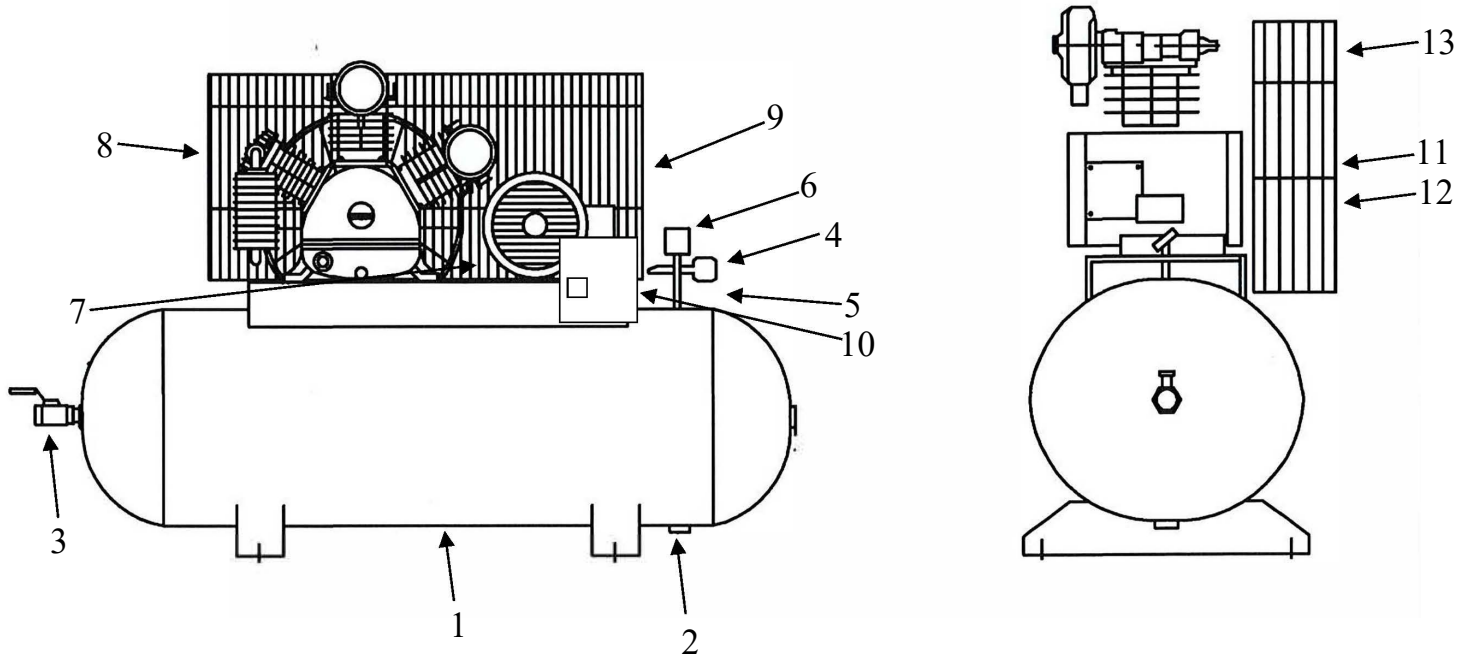

OMEGA COMPRESSORS

For us, it's not just business. It's personal.

TE-5060

Spare Parts List

Ref. No.	Description	Part Number	Qty.
1	Horizontal Receiver	AR-H60	1
2	Ball Valve	BV-25	1
3	Ball Valve	BV-75	1
4	Premium Gauge	GAD-20B2-300	1
5	Safety Valve	SV25-200	1
6	Pressure Switch	PSHD-U120150	1
7	Check Valve	CV-N5075ST	1
8	Pump	TE-50	1
9	Motor	MO-5-01-3450	1
10	Magnetic Starter	MS-5-01-3450	1
11	Sheave/Pulley	2MA35X7/8	1
12	A56 Belt	VBA56	2
13	Belt Guard	BG-2A	1

OMEGA COMPRESSORS

For us, it's not just business. It's personal.

MODEL: TE-50

SPARE PARTS LIST

NO: QC-2008

REF. NO.	DESCRIPTION	PART NO.	QTY.	REF. NO.	DESCRIPTION	PART NO.	QTY.
1	Cylinder head	3101045	2	23	Pulley	3PBF-105A224	1
2	Allen bolt	3B01-M06*040V	12	24	Plate washer	2B30-08*35*35	1
3	Inlet&Exhaust valve	3B13-K5065C	2	25	Hexagon bolt set	3B00-SM08*035AV	1
4	Double head screw set	3B11-001-A	12	26	Rod set	3B33-H20371	1
5	Cylinder	3201035	2	27	Exhaust elbow	2N06-04T04H	2
6	Cylinder gasket	2G04-003	3	28	Exhaust 3-way pipe	2N09-04H04T04H2	1
7	Piston ring set	3B32-65N	2	29	Exhaust tube set	3B2-04*195	1
8	Piston set	3B31-65N	2	30	Exhaust tube set	3B2-04*400	1
9	Rod set	3B33-H2048	1	31	Air filter set	2140020A	2
10	Crankcase	3301021	1	32	Filter element	2142013	2
11	Oil draining plug	2N33-002	1	33	Cylinder head	3101090A	1
12	Oil sight gauge set	2303013A	1	34	Inlet&Exhaust valve assen	3B13-K5051C	1
13	Oil filling plug set	2319003A	1	35	Cylinder	3201039	1
14	Bearing	2N35-6205	1	36	Piston ring set	3B32-51	1
15	Crankshaft & balancer	3304046	1	37	Piston set	3B31-TK2351	1
16	Pulley key	2N47-63*09	1	38	Rod set	3B33-TK2348	1
17	Bearing	2N35-6205Z	1	39	Nipple	2N01-04T04TS	1
18	Bearing seat gasket	2G06-008	1	40	Exhaust elbow	2N06-06T04H	1
19	Rear bearing seat	3311036	1	41	Spare tank	3125007	1
20	Breathing cover	2321008	1	42	Bushing	2N02-002	1
21	Hexagon bolt	2B00-SM08*020	4	43	Pressure relief valve	2406020A	1
22	Oil seal	2N50-TC24*47*07	1				