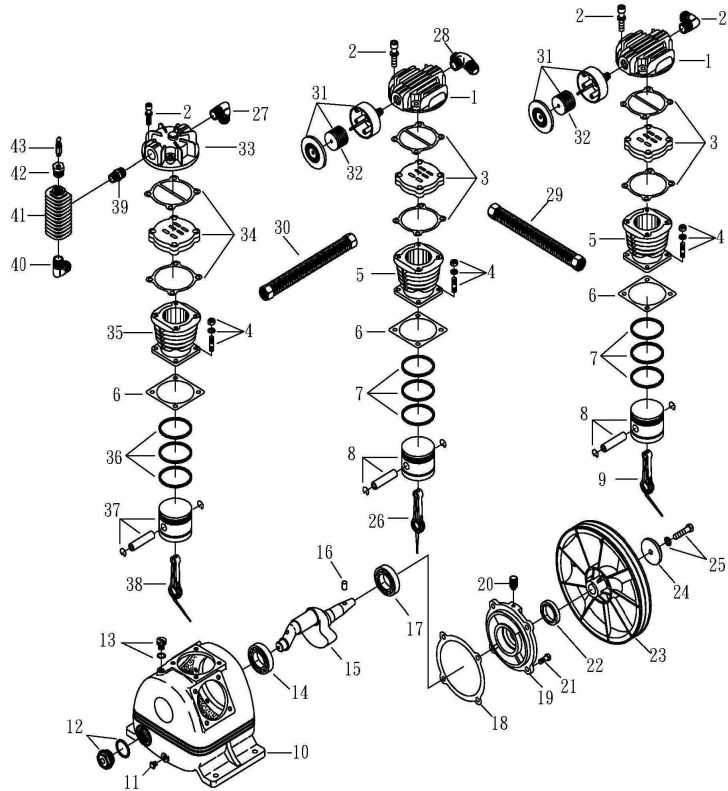

OMEGA COMPRESSORS

For us, it's not just business. It's personal.

TE-5060

Spare Parts List

Ref. No.	Description	Part Number	Qty.
1	Horizontal Receiver	AR-H60	1
2	Ball Valve	BV-25	1
3	Ball Valve	BV-75	1
4	Premium Gauge	GAD-20B2-300	1
5	Safety Valve	SV25-200	1
6	Pressure Switch	PSHD-U120150	1
7	Check Valve	CV-N5075ST	1
8	Pump	TE-50	1
9	Motor	MO-5-01-3450	1
10	Magnetic Starter	MS-5-01-3450	1
11	Sheave/Pulley	2MA35X7/8	1
12	A56 Belt	VBA56	2
13	Belt Guard	BG-2A	1

OMEGA COMPRESSORS

For us, it's not just business. It's personal.

MODEL: TE-50

SPARE PARTS LIST

NO: QC-2008

REF. NO.	DESCRIPTION	PART NO.	QTY.	REF. NO.	DESCRIPTION	PART NO.	QTY.
1	Cylinder head	3101045	2	23	Pulley	3PBF-105A224	1
2	Allen bolt	3B01-M06*040V	12	24	Plate washer	2B30-08*35*35	1
3	Inlet&Exhaust valve	3B13-K5065C	2	25	Hexagon bolt set	3B00-SM08*035AV	1
4	Double head screw set	3B11-001-A	12	26	Rod set	3B33-H20371	1
5	Cylinder	3201035	2	27	Exhaust elbow	2N06-04T04H	2
6	Cylinder gasket	2G04-003	3	28	Exhaust 3-way pipe	2N09-04H04T04H2	1
7	Piston ring set	3B32-65N	2	29	Exhaust tube set	3B2-04*195	1
8	Piston set	3B31-65N	2	30	Exhaust tube set	3B2-04*400	1
9	Rod set	3B33-H2048	1	31	Air filter set	2140020A	2
10	Crankcase	3301021	1	32	Filter element	2142013	2
11	Oil draining plug	2N33-002	1	33	Cylinder head	3101090A	1
12	Oil sight gauge set	2303013A	1	34	Inlet&Exhaust valve assen	3B13-K5051C	1
13	Oil filling plug set	2319003A	1	35	Cylinder	3201039	1
14	Bearing	2N35-6205	1	36	Piston ring set	3B32-51	1
15	Crankshaft & balancer	3304046	1	37	Piston set	3B31-TK2351	1
16	Pulley key	2N47-63*09	1	38	Rod set	3B33-TK2348	1
17	Bearing	2N35-6205Z	1	39	Nipple	2N01-04T04TS	1
18	Bearing seat gasket	2G06-008	1	40	Exhaust elbow	2N06-06T04H	1
19	Rear bearing seat	3311036	1	41	Spare tank	3125007	1
20	Breathing cover	2321008	1	42	Bushing	2N02-002	1
21	Hexagon bolt	2B00-SM08*020	4	43	Pressure relief valve	2406020A	1
22	Oil seal	2N50-TC24*47*07	1				