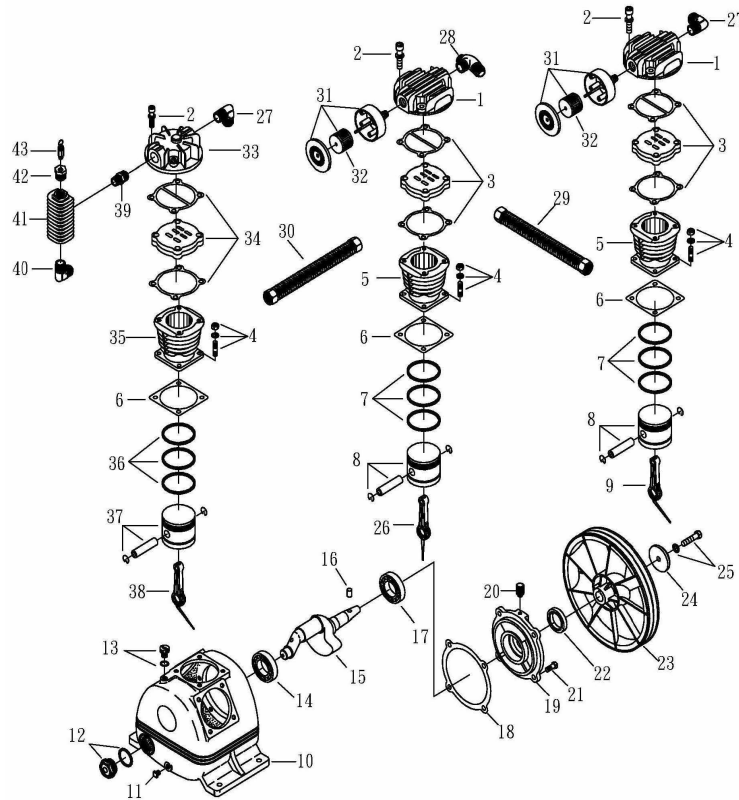

OMEGA COMPRESSORS

For us, it's not just business. It's personal.

TE-5000

Spare Parts List

Ref. No.	Description	Part Number	Qty.
1	Premium Gauge	GAL-25B2-300	1
2	Safety Valve	SV25-200	1
3	Pressure Switch	PSHD-U120150	1
4	Check Valve	CV-IL75	1
5	Pump	TE-50	1
6	Motor	MO-5-01-3450	1
7	Magnetic Starter	MS-5-01-3450	1
8	Sheave/Pulley	2MA35X7/8	1
9	A49 Belt	VBA49	2
10	Belt Guard	BG-1	1

OMEGA COMPRESSORS

For us, it's not just business. It's personal.

MODEL: TE-50

SPARE PARTS LIST

NO: QC-2008

REF. NO.	DESCRIPTION	PART NO.	QTY.	REF. NO.	DESCRIPTION	PART NO.	QTY.
1	Cylinder head	3101045	2	23	Pulley	3PBF-105A224	1
2	Allen bolt	3B01-M06*040V	12	24	Plate washer	2B30-08*35*35	1
3	Inlet&Exhaust valve	3B13-K5065C	2	25	Hexagon bolt set	3B00-SM08*035AV	1
4	Double head screw set	3B11-001-A	12	26	Rod set	3B33-H20371	1
5	Cylinder	3201035	2	27	Exhaust elbow	2N06-04T04H	2
6	Cylinder gasket	2G04-003	3	28	Exhaust 3-way pipe	2N09-04H04T04H2	1
7	Piston ring set	3B32-65N	2	29	Exhaust tube set	3B2-04*195	1
8	Piston set	3B31-65N	2	30	Exhaust tube set	3B2-04*400	1
9	Rod set	3B33-H2048	1	31	Air filter set	2140020A	2
10	Crankcase	3301021	1	32	Filter element	2142013	2
11	Oil draining plug	2N33-002	1	33	Cylinder head	3101090A	1
12	Oil sight gauge set	2303013A	1	34	Inlet&Exhaust valve assen	3B13-K5051C	1
13	Oil filling plug set	2319003A	1	35	Cylinder	3201039	1
14	Bearing	2N35-6205	1	36	Piston ring set	3B32-51	1
15	Crankshaft & balancer	3304046	1	37	Piston set	3B31-TK2351	1
16	Pulley key	2N47-63*09	1	38	Rod set	3B33-TK2348	1
17	Bearing	2N35-6205Z	1	39	Nipple	2N01-04T04TS	1
18	Bearing seat gasket	2G06-008	1	40	Exhaust elbow	2N06-06T04H	1
19	Rear bearing seat	3311036	1	41	Spare tank	3125007	1
20	Breathing cover	2321008	1	42	Bushing	2N02-002	1
21	Hexagon bolt	2B00-SM08*020	4	43	Pressure relief valve	2406020A	1
22	Oil seal	2N50-TC24*47*07	1				