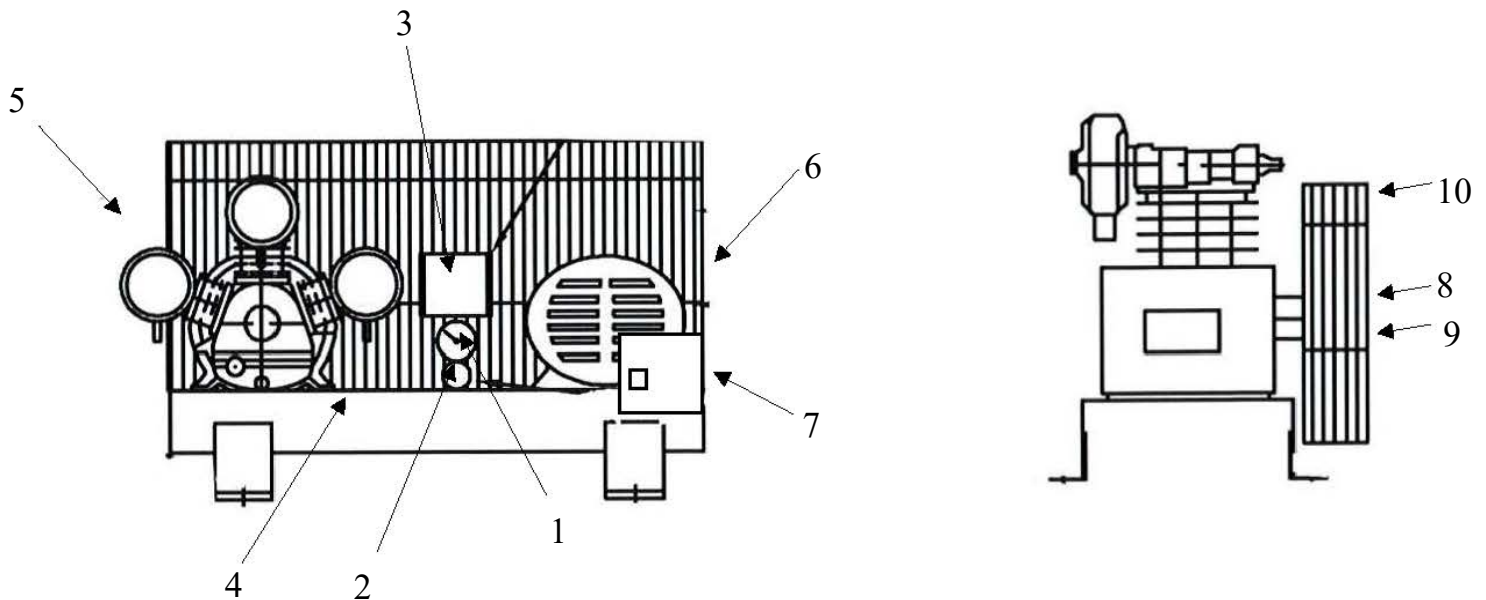

OMEGA COMPRESSORS

For us, it's not just business. It's personal.

TE-5000

Spare Parts List

Ref. No.	Description	Part Number	Qty.
1	Premium Gauge	GAL-25B2-300	1
2	Safety Valve	SV25-200	1
3	Pressure Switch	PSHD-U120150	1
4	Check Valve	CV-IL75	1
5	Pump	TE-50	1
6	Motor	MO-5-01-3450	1
7	Magnetic Starter	MS-5-01-3450	1
8	Sheave/Pulley	2MA35X7/8	1
9	A49 Belt	VBA49	2
10	Belt Guard	BG-1	1

OMEGA COMPRESSORS

For us, it's not just business. It's personal.

MODEL: TE-50

SPARE PARTS LIST

NO: QC-2008

REF. NO.	DESCRIPTION	PART NO.	QTY.	REF. NO.	DESCRIPTION	PART NO.	QTY.
1	Cylinder head	3101045	2	23	Pulley	3PBF-105A224	1
2	Allen bolt	3B01-M06*040V	12	24	Plate washer	2B30-08*35*35	1
3	Inlet&Exhaust valve	3B13-K5065C	2	25	Hexagon bolt set	3B00-SM08*035AV	1
4	Double head screw set	3B11-001-A	12	26	Rod set	3B33-H20371	1
5	Cylinder	3201035	2	27	Exhaust elbow	2N06-04T04H	2
6	Cylinder gasket	2G04-003	3	28	Exhaust 3-way pipe	2N09-04H04T04H2	1
7	Piston ring set	3B32-65N	2	29	Exhaust tube set	3B2-04*195	1
8	Piston set	3B31-65N	2	30	Exhaust tube set	3B2-04*400	1
9	Rod set	3B33-H2048	1	31	Air filter set	2140020A	2
10	Crankcase	3301021	1	32	Filter element	2142013	2
11	Oil draining plug	2N33-002	1	33	Cylinder head	3101090A	1
12	Oil sight gauge set	2303013A	1	34	Inlet&Exhaust valve assen	3B13-K5051C	1
13	Oil filling plug set	2319003A	1	35	Cylinder	3201039	1
14	Bearing	2N35-6205	1	36	Piston ring set	3B32-51	1
15	Crankshaft & balancer	3304046	1	37	Piston set	3B31-TK2351	1
16	Pulley key	2N47-63*09	1	38	Rod set	3B33-TK2348	1
17	Bearing	2N35-6205Z	1	39	Nipple	2N01-04T04TS	1
18	Bearing seat gasket	2G06-008	1	40	Exhaust elbow	2N06-06T04H	1
19	Rear bearing seat	3311036	1	41	Spare tank	3125007	1
20	Breathing cover	2321008	1	42	Bushing	2N02-002	1
21	Hexagon bolt	2B00-SM08*020	4	43	Pressure relief valve	2406020A	1
22	Oil seal	2N50-TC24*47*07	1				