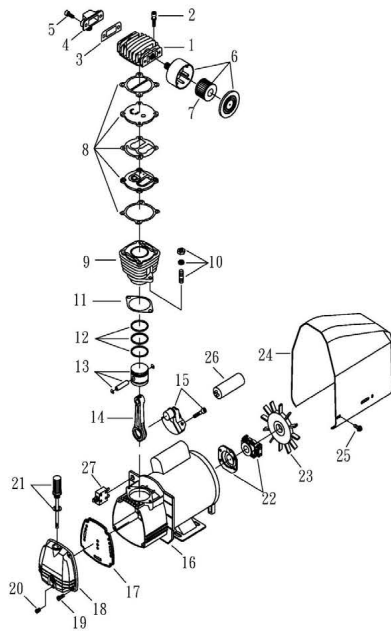

OMEGA COMPRESSORS

For us, it's not just business. It's personal.

MODEL:ND-1008(Pump)

MODEL: ND-1008(Receiver Tank)

SPARE PARTS LIST

NO: QC-2108

REF. NO.	DESCRIPTION	PART NO.	QTY.	REF. NO.	DESCRIPTION	PART NO.	QTY.
1	Cylinder head	3101042	1	15	Crankshaft & balancer	3304076	1
2	Allen bolt set	3B01-M06*040V	4	16	Motor set	3B8-NC071	1
3	Exhaust elbow gasket	2G09-001H	1	17	Front cover gasket	2G07-004A	1
4	Exhaust elbow	2N06-04H1	1	18	Front cover	3309022	1
5	Allen bolt	2B01-M08*020	2	19	Bolt	2B02-FM6*015	4
6	Air filter	2140019A	1	20	Plug	2B14-ST01E	1
7	Filter element	2142013	1	21	Dipstick set	2339008A	1
8	Inlet&Exhaust valve	3B13-AC0747	1	22	Centrifugal switch set	2E24-14064P	1
9	Cylinder	3201005	1	23	Cooling fan	2336037-2	1
10	Double head screw set	3B11-008-A	1	24	Shroud	2428003	1
11	Cylinder gasket	2G04-015	1	25	Hexagon bolt	2B00-FM05*010WB	6
12	Piston ring set	3B32-42N	1	26	Starting capacitor	2E28-300F1235	1
13	Piston set	3B31-42N	1	27	Thermal protector	2E25-12A	1
14	Rod	2315026	1				

SPARE PARTS LIST

NO: QC-2108

REF. NO.	DESCRIPTION	PART NO.	QTY.	REF. NO.	DESCRIPTION	PART NO.	QTY.
1	Air tank	3401281QC	1	13	Strain relief bushing	2E04-012	1
2	Drain valve	2405011	1	14	Strain relief bushing	2E04-009	1
3	Tank wheel bolt	2418005	2	15	Pressure relief valve	2406018A	1
4	Tank wheel	2402042B	2	16	Pressure gauge	2D12-20D200IQ	1
5	Rubber pad set	3433011-A	2	17	Nipple	2N01-02N02N045	1
6	Grip	2432004	1	18	Regulator	2408025L	1
7	Check valve	2414025T	1	19	Pressure gauge	2D12-15D200IQ	1
8	Unloading elbow	2N06-01T02H	1	20	Quick coupler	07MQC2B-C	1
9	Unloading tube	3B2-02*550F	1	21	Cable	2E02-2030502Y2T	1
10	Exhaust tube	3B2-04*440	1	22	Power cable	2E01-012W	1
11	Motor feet set bolt	3B08-FM08*30-A	4	23	Nipple	2N01-001	1
12	Pressure switch	2E21-B027DC	1	24	U-nut	2B21-PM05	2