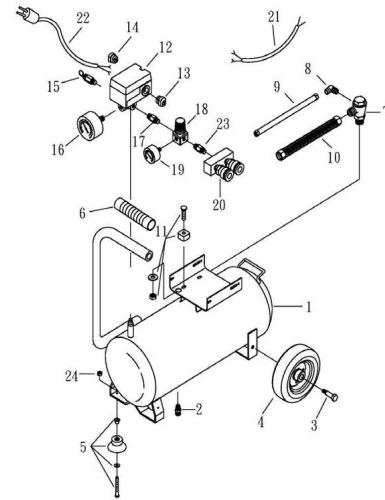

OMEGA COMPRESSORS

For us, it's not just business. It's personal.

MODEL:ND-1008(Pump)

MODEL: ND-1008(Receiver Tank)

SPARE PARTS LIST

NO: QC-2108

REF. NO.	DESCRIPTION	PART NO.	QTY.	REF. NO.	DESCRIPTION	PART NO.	QTY.
1	Cylinder head	3101042	1	15	Crankshaft & balancer	3304076	1
2	Allen bolt set	3B01-M06*040V	4	16	Motor set	3B8-NC071	1
3	Exhaust elbow gasket	2G09-001H	1	17	Front cover gasket	2G07-004A	1
4	Exhaust elbow	2N06-04H1	1	18	Front cover	3309022	1
5	Allen bolt	2B01-M08*020	2	19	Bolt	2B02-FM6*015	4
6	Air filter	2140019A	1	20	Plug	2B14-ST01E	1
7	Filter element	2142013	1	21	Dipstick set	2339008A	1
8	Inlet&Exhaust valve	3B13-AC0747	1	22	Centrifugal switch set	2E24-14064P	1
9	Cylinder	3201005	1	23	Cooling fan	2336037-2	1
10	Double head screw set	3B11-008-A	1	24	Shroud	2428003	1
11	Cylinder gasket	2G04-015	1	25	Hexagon bolt	2B00-FM05*010WB	6
12	Piston ring set	3B32-42N	1	26	Starting capacitor	2E28-300F1235	1
13	Piston set	3B31-42N	1	27	Thermal protector	2E25-12A	1
14	Rod	2315026	1				

SPARE PARTS LIST

NO: QC-2108

REF. NO.	DESCRIPTION	PART NO.	QTY.	REF. NO.	DESCRIPTION	PART NO.	QTY.
1	Air tank	3401281QC	1	13	Strain relief bushing	2E04-012	1
2	Drain valve	2405011	1	14	Strain relief bushing	2E04-009	1
3	Tank wheel bolt	2418005	2	15	Pressure relief valve	2406018A	1
4	Tank wheel	2402042B	2	16	Pressure gauge	2D12-20D200IQ	1
5	Rubber pad set	3433011-A	2	17	Nipple	2N01-02N02N045	1
6	Grip	2432004	1	18	Regulator	2408025L	1
7	Check valve	2414025T	1	19	Pressure gauge	2D12-15D200IQ	1
8	Unloading elbow	2N06-01T02H	1	20	Quick coupler	07MQC2B-C	1
9	Unloading tube	3B2-02*550F	1	21	Cable	2E02-2030502Y2T	1
10	Exhaust tube	3B2-04*440	1	22	Power cable	2E01-012W	1
11	Motor feet set bolt	3B08-FM08*30-A	4	23	Nipple	2N01-001	1
12	Pressure switch	2E21-B027DC	1	24	U-nut	2B21-PM05	2