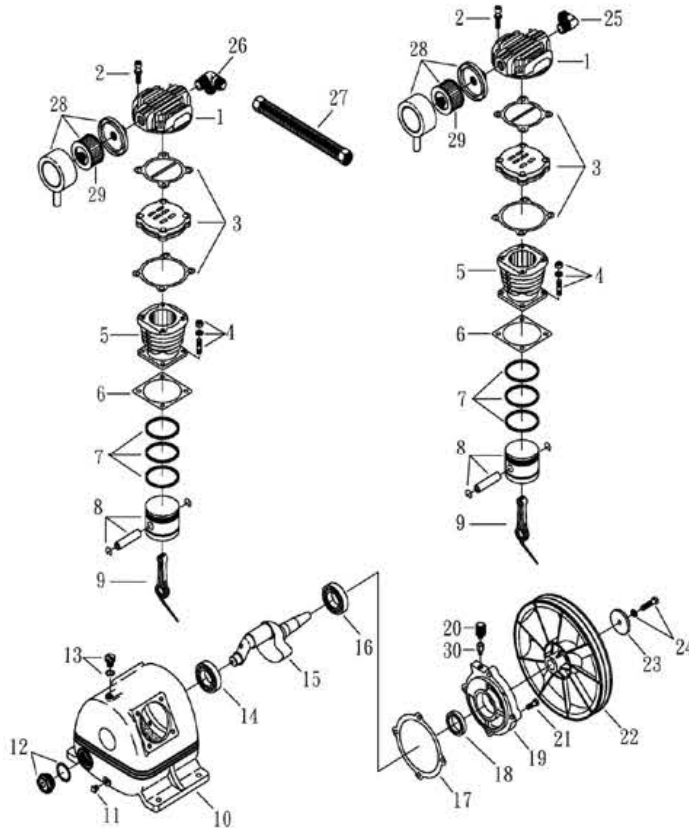

## SPARE PARTS LIST

NO: QC-2108

REF. NO.	DESCRIPTION	PART NO.	QTY.	REF. NO.	DESCRIPTION	PART NO.	QTY.
1	Cylinder head	3101045	2	16	Bearing	2N35-6205Z	1
2	Allen bolt set	3B01-M06*040V	8	17	Rear bearing seat gasket	2G06-008	1
3	Inlet&Exhaust valve assembly	3B13-K5065C	2	18	Oil seal	2N50-TC24*47*07	1
4	Double head screw	3B11-001-A	8	19	Rear bearing seat	3311044	1
5	Cylinder	3201035	2	20	Breathing cover	2321008	1
6	Cylinder gasket	2G04-003	2	21	Hexagon bolt	2E00-SM08*020	4
7	Piston ring set	3B32-65N	2	22	Pulley	3PBF-105A124B	1
8	Piston set	3B31-65N	2	23	Plate washer	2E30-08*35*35	1
9	Rod set	3B33-H20601	2	24	Hexagon bolt	3E00-SM08*035AV	1
10	Crankcase	3301015	1	25	Exhaust elbow	2N06-04T04H	1
11	Oil draining plug	2N33-001	1	26	Exhaust three way pipe	2N09-04H04T04H1C	1
12	Oil sight gauge set	2303012A	1	27	Exhaust tube set	3E2-04*240	1
13	Oil filling plug set	2319003A	1	28	Air filter	2140008	2
14	Bearing	2N35-6204	1	29	Filter element	2142002	2
15	Crankshaft & balancer	3304038	1	30	Bushing	2N02-027	1

## SPARE PARTS LIST

NO: QC-2108

REF. NO.	DESCRIPTION	PART NO.	QTY.	REF. NO.	DESCRIPTION	PART NO.	QTY.
1	Air tank	3401234	1	9	Exhaust soft tube	2T02-02*0400	1
2	Nipple	2N01-023	1	10	Nipple	2N01-02T02HS	1
3	Exhaust soft tube	2T02-04*0400	1	11	Elbow	2N07-02T02T	1
4	Check valve	2414025	1	12	Hexagon bolt set	3B00-SM08*020V	2
5	Exhaust soft tube	2T02-04*0525	1	13	Motor feet bolt set	3B08-FM08*25-B	4
6	Unloading elbow	2N06-01T02H	2	14	Motor seat	3421002	2
7	Nipple	2N01-045	1	15	Motor feet bolt set	3B08-FM08*20-M	4
8	Bushing	2N02-021	1	16	Motor feet bolt set	3B08-FM08*30-M	4