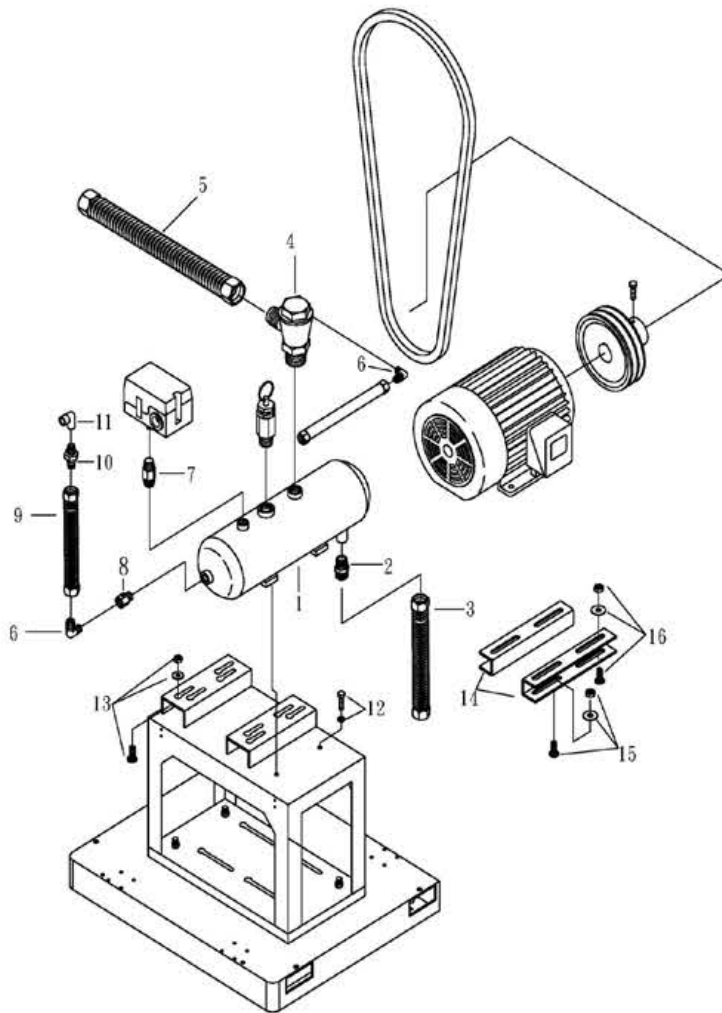

## SPARE PARTS LIST

NO: QC-2108

REF. NO.	DESCRIPTION	PART NO.	QTY.	REF. NO.	DESCRIPTION	PART NO.	QTY.
1	Cylinder head	3101045	2	16	Bearing	2N35-6205Z	1
2	Allen bolt set	3B01-M06*040V	8	17	Rear bearing seat gasket	2G06-008	1
3	Inlet&Exhaust valve assembly	3B13-K5065C	2	18	Oil seal	2N50-TC24*47*07	1
4	Double head screw	3B11-001-A	8	19	Rear bearing seat	3311044	1
5	Cylinder	3201035	2	20	Breathing cover	2321008	1
6	Cylinder gasket	2G04-003	2	21	Hexagon bolt	2E00-SM08*020	4
7	Piston ring set	3B32-65N	2	22	Pulley	3PBF-105A124B	1
8	Piston set	3B31-65N	2	23	Plate washer	2E30-08*35*35	1
9	Rod set	3B33-H20601	2	24	Hexagon bolt	3E00-SM08*035AV	1
10	Crankcase	3301015	1	25	Exhaust elbow	2N06-04T04H	1
11	Oil draining plug	2N33-001	1	26	Exhaust three way pipe	2N09-04H04T04H1C	1
12	Oil sight gauge set	2303012A	1	27	Exhaust tube set	3E2-04*240	1
13	Oil filling plug set	2319003A	1	28	Air filter	2140008	2
14	Bearing	2N35-6204	1	29	Filter element	2142002	2
15	Crankshaft & balancer	3304038	1	30	Bushing	2N02-027	1

## SPARE PARTS LIST

NO: QC-2108

REF. NO.	DESCRIPTION	PART NO.	QTY.	REF. NO.	DESCRIPTION	PART NO.	QTY.
1	Air tank	3401234	1	9	Exhaust soft tube	2T02-02*0400	1
2	Nipple	2N01-023	1	10	Nipple	2N01-02T02HS	1
3	Exhaust soft tube	2T02-04*0400	1	11	Elbow	2N07-02T02T	1
4	Check valve	2414025	1	12	Hexagon bolt set	3B00-SM08*020V	2
5	Exhaust soft tube	2T02-04*0525	1	13	Motor feet bolt set	3B08-FM08*25-B	4
6	Unloading elbow	2N06-01T02H	2	14	Motor seat	3421002	2
7	Nipple	2N01-045	1	15	Motor feet bolt set	3B08-FM08*20-M	4
8	Bushing	2N02-021	1	16	Motor feet bolt set	3B08-FM08*30-M	4