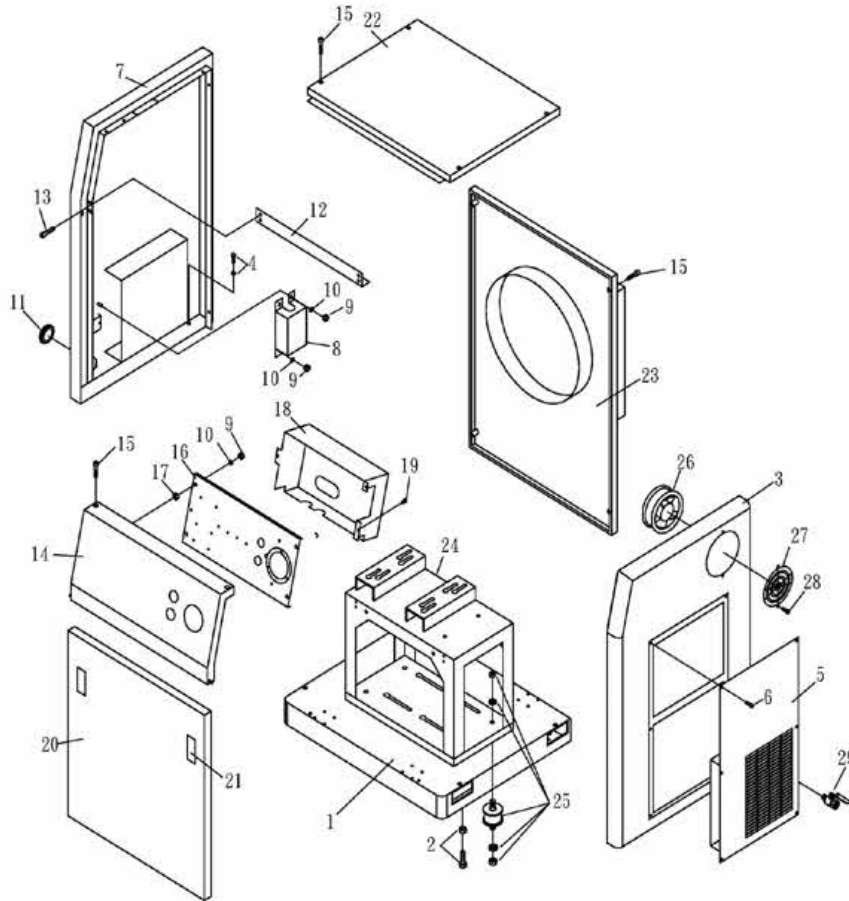

## SPARE PARTS LIST

NO: QC-2108

REF. NO.	DESCRIPTION	PART NO.	QTY.	REF. NO.	DESCRIPTION	PART NO.	QTY.
1	Air tank	3401234	1	9	Exhaust soft tube	2T02-02*0400	1
2	Nipple	2N01-023	1	10	Nipple	2N01-02T02HS	1
3	Exhaust soft tube	2T02-04*0400	1	11	Elbow	2N07-02T02T	1
4	Check valve	2414025	1	12	Hexagon bolt set	3B00-SM08*020V	2
5	Exhaust soft tube	2T02-04*0525	1	13	Motor feet bolt set	3B08-FM08*25-B	4
6	Unloading elbow	2N06-01T02H	2	14	Motor seat	3421002	2
7	Nipple	2N01-045	1	15	Motor feet bolt set	3B08-FM08*20-M	4
8	Bushing	2N02-021	1	16	Motor feet bolt set	3B08-FM08*30-M	4

## SPARE PARTS LIST

NO: QC-2108

REF. NO.	DESCRIPTION	PART NO.	QTY.	REF. NO.	DESCRIPTION	PART NO.	QTY.
1	Base frame	2R01-011	1	16	Control panel switchboard	2R10-011	1
2	Hexagon bolt set	3B00-FW060*35N	4	17	Hexagon head nut	2E20-FM08	5
3	Side cover	2R03-011	1	18	Electrical box	2R07-011	1
4	Hexagon bolt set	3B00-SM08*020V	4	19	Bolt	2E02-FM4*010	3
5	Maintenance cover	2R14-011	1	20	Front cover	2R08-011	1
6	Bolt	2B02-FM6*015	6	21	Handle set	2R12-004	2
7	Side cover	2R04-011	1	22	Top cover	2R11-011	1
8	Cable cover	2R04-011A	1	23	Rear cover	2R06-011	1
9	Hexagon head nut	2B20-FM06	7	24	Base frame	2R02-011	1
10	Plate washer	2B30-06*14*10	7	25	Vibration absorber set	3439006-B	4
11	Rubber plug	2R12-012	1	26	Fan	2E30-0601	1
12	Bonding rod	2R21-131	1	27	Fan net	2E31-0601	1
13	Flat head bolt	2B04-FM06*015	4	28	Bolt	2B02-FM5*015	2
14	Panel	2R09-011	1	29	Ball valve	2413007	1
15	Allen bolt	2B01-M06*030	10				