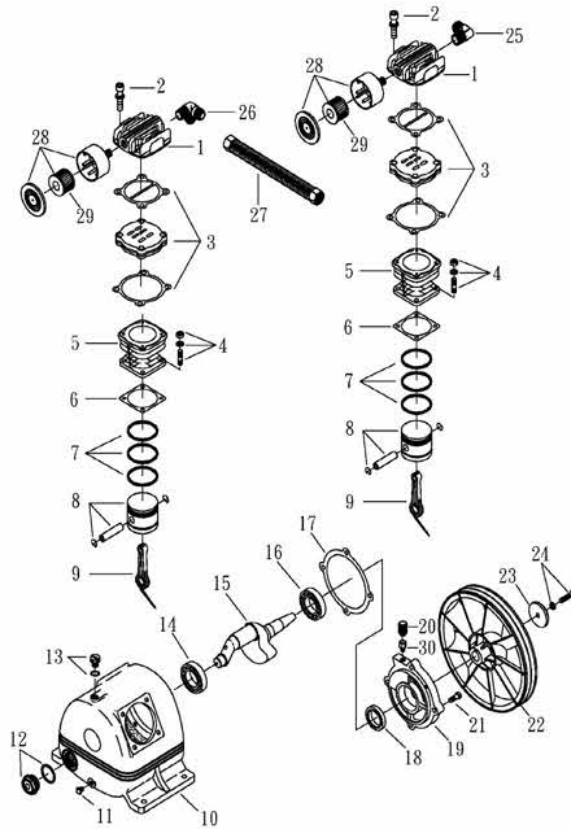

OMEGA COMPRESSORS

For us, it's not just business. It's personal.

MODEL:NCSE20(Pump)

SPARE PARTS LIST

NO: QC-2108

REF. NO.	DESCRIPTION	PART NO.	QTY.	REF. NO.	DESCRIPTION	PART NO.	QTY.
1	Cylinder head	3101052	2	16	Bearing	2N35-6205Z	1
2	Allen bolt set	3B01-M06*040V	8	17	Rear bearing seat gasket	2G06-008	1
3	In. & Ex. valve assembly	3B13-K5051C	2	18	Oil seal	2N50-TC24*47*07	1
4	Down head screw set	3B11-001-A	8	19	Rear bearing seat	3311044	1
5	Cylinder	3201036	2	20	Breathing cover	2321008	1
6	Cylinder gasket	2G04-002	2	21	Hexagon bolt	2B00-SM08*020	4
7	Piston ring set	3B32-51N	2	22	Pulley	3PBF-105A124B	1
8	Piston set	3B31-51N	2	23	Plate washer	2B30-08*35*35	1
9	Rod set	3B33-H1048	2	24	Hexagon bolt set	3B00-SM08*035AV	1
10	Crankcase	3301014	1	25	Exhaust elbow	2N06-04T04H	1
11	Oil draining plug	2N33-001	1	26	Exhaust three way pipe	2N09-04H04T04H1C	1
12	Oil sight gauge set	2303012A	1	27	Exhaust tube set	3B2-04*225	1
13	Oil filling plug set	2319003A	1	28	Air filter set	2140019A	2
14	Bearing	2N35-6204	1	29	Filter element	2142013	2
15	Crankshaft & balancer	3304038	1	30	Bushing	2N02-027	1

OMEGA COMPRESSORS

For us, it's not just business. It's personal.

MODEL: NCSE20(Receiver Tank)

SPARE PARTS LIST

NO: QC-2108

REF. NO.	DESCRIPTION	PART NO.	QTY.	REF. NO.	DESCRIPTION	PART NO.	QTY.
1	Air tank	3401234	1	9	Exhaust soft tube	2T02-02*0400	1
2	Nipple	2N01-023	1	10	Nipple	2N01-02T02HS	1
3	Exhaust soft tube	2T02-04*0400	1	11	Elbow	2N07-02T02T	1
4	Check valve	2414025	1	12	Hexagon bolt set	3B00-SM08*020V	2
5	Exhaust soft tube	2T02-04*0525	1	13	Motor feet bolt set	3B08-FM08*25-B	4
6	Unloading elbow	2N06-01T02H	2	14	Motor seat	3421002	2
7	Nipple	2N01-045	1	15	Motor feet bolt set	3B08-FM08*20-M	4
8	Bushing	2N02-021	1	16	Motor feet bolt set	3B08-FM08*30-M	4