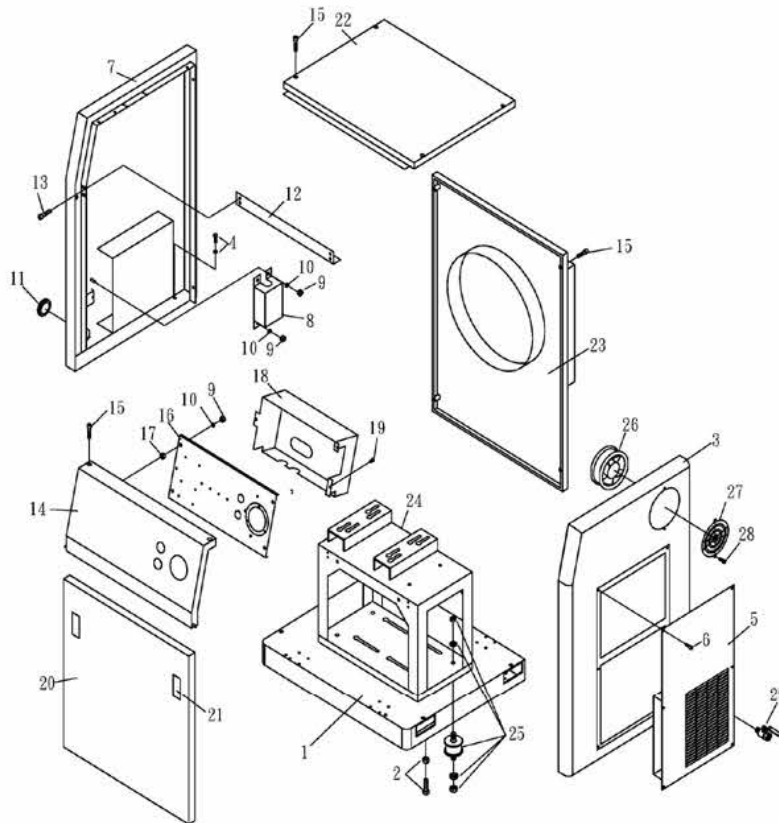

OMEGA COMPRESSORS

For us, it's not just business. It's personal.

MODEL: NCSE20(Receiver Tank)

SPARE PARTS LIST

NO: QC-2108

REF. NO.	DESCRIPTION	PART NO.	QTY.	REF. NO.	DESCRIPTION	PART NO.	QTY.
1	Air tank	3401234	1	9	Exhaust soft tube	2T02-02*0400	1
2	Nipple	2N01-023	1	10	Nipple	2N01-02T02HS	1
3	Exhaust soft tube	2T02-04*0400	1	11	Elbow	2N07-02T02T	1
4	Check valve	2414025	1	12	Hexagon bolt set	3B00-SM08*020V	2
5	Exhaust soft tube	2T02-04*0525	1	13	Motor feet bolt set	3B08-FM08*25-B	4
6	Unloading elbow	2N06-01T02H	2	14	Motor seat	3421002	2
7	Nipple	2N01-045	1	15	Motor feet bolt set	3B08-FM08*20-M	4
8	Bushing	2N02-021	1	16	Motor feet bolt set	3B08-FM08*30-M	4

OMEGA COMPRESSORS

For us, it's not just business. It's personal.

MODEL: NCSE20(Box-type sheet metal assembly)

SPARE PARTS LIST

NO: QC-2108

REF. NO.	DESCRIPTION	PART NO.	QTY.	REF. NO.	DESCRIPTION	PART NO.	QTY.
1	Base frame	2R01-011	1	16	Control panel switchboard	2R10-011	1
2	Hexagon bolt set	3B00-FW060*35N	4	17	Hexagon head nut	2B20-FM08	5
3	Side cover	2R03-011	1	18	Electrical box	2R07-011	1
4	Hexagon bolt set	3B00-SM08*020V	4	19	Bolt	2B02-FM4*010	3
5	Maintenance cover	2R14-011	1	20	Front cover	2R08-011	1
6	Bolt	2B02-FM6*015	6	21	Handle set	2R12-004	2
7	Side cover	2R04-011	1	22	Top cover	2R11-011	1
8	Cable cover	2R04-011A	1	23	Rear cover	2R06-011	1
9	Hexagon head nut	2B20-FM06	7	24	Base frame	2R02-011	1
10	Plate washer	2B30-06*14*10	7	25	Vibration absorber set	3439006-B	4
11	Rubber plug	2R12-012	1	26	Fan	2E30-0601	1
12	Bonding rod	2R21-131	1	27	Fan net	2E31-0601	1
13	Flat head bolt	2B04-FM06*015	4	28	Bolt	2B02-FM5*015	2
14	Panel	2R09-011	1	29	Ball valve	2413007	1
15	Allen bolt	2B01-M06*030	10				