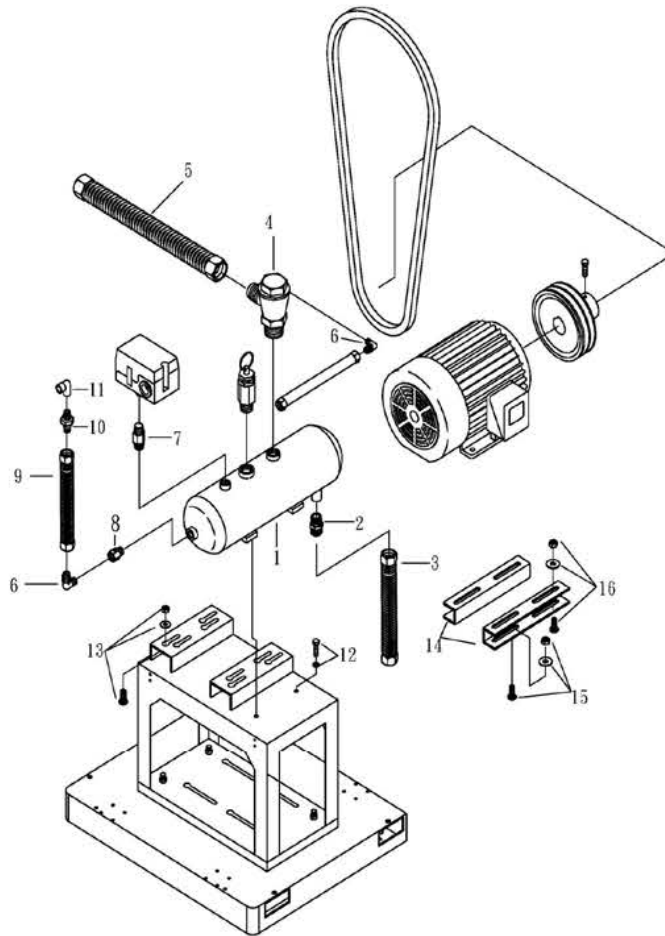

OMEGA COMPRESSORS

For us, it's not just business. It's personal.

MODEL:NCSE20(Pump)

SPARE PARTS LIST

NO: QC-2108

REF. NO.	DESCRIPTION	PART NO.	QTY.	REF. NO.	DESCRIPTION	PART NO.	QTY.
1	Cylinder head	3101052	2	16	Bearing	2N35-6205Z	1
2	Allen bolt set	3B01-M06*040V	8	17	Rear bearing seat gasket	2G06-008	1
3	In. & Ex. valve assembly	3B13-K5051C	2	18	Oil seal	2N50-TC24*47*07	1
4	Down head screw set	3B11-001-A	8	19	Rear bearing seat	3311044	1
5	Cylinder	3201036	2	20	Breathing cover	2321008	1
6	Cylinder gasket	2G04-002	2	21	Hexagon bolt	2B00-SM08*020	4
7	Piston ring set	3B32-51N	2	22	Pulley	3PBF-105A124B	1
8	Piston set	3B31-51N	2	23	Plate washer	2B30-08*35*35	1
9	Rod set	3B33-H1048	2	24	Hexagon bolt set	3B00-SM08*035AV	1
10	Crankcase	3301014	1	25	Exhaust elbow	2N06-04T04H	1
11	Oil draining plug	2N33-001	1	26	Exhaust three way pipe	2N09-04H04T04H1C	1
12	Oil sight gauge set	2303012A	1	27	Exhaust tube set	3B2-04*225	1
13	Oil filling plug set	2319003A	1	28	Air filter set	2140019A	2
14	Bearing	2N35-6204	1	29	Filter element	2142013	2
15	Crankshaft & balancer	3304038	1	30	Bushing	2N02-027	1

OMEGA COMPRESSORS

For us, it's not just business. It's personal.

MODEL: NCSE20(Receiver Tank)

SPARE PARTS LIST

NO: QC-2108

REF. NO.	DESCRIPTION	PART NO.	QTY.	REF. NO.	DESCRIPTION	PART NO.	QTY.
1	Air tank	3401234	1	9	Exhaust soft tube	2T02-02*0400	1
2	Nipple	2N01-023	1	10	Nipple	2N01-02T02HS	1
3	Exhaust soft tube	2T02-04*0400	1	11	Elbow	2N07-02T02T	1
4	Check valve	2414025	1	12	Hexagon bolt set	3B00-SM08*020V	2
5	Exhaust soft tube	2T02-04*0525	1	13	Motor feet bolt set	3B08-FM08*25-B	4
6	Unloading elbow	2N06-01T02H	2	14	Motor seat	3421002	2
7	Nipple	2N01-045	1	15	Motor feet bolt set	3B08-FM08*20-M	4
8	Bushing	2N02-021	1	16	Motor feet bolt set	3B08-FM08*30-M	4