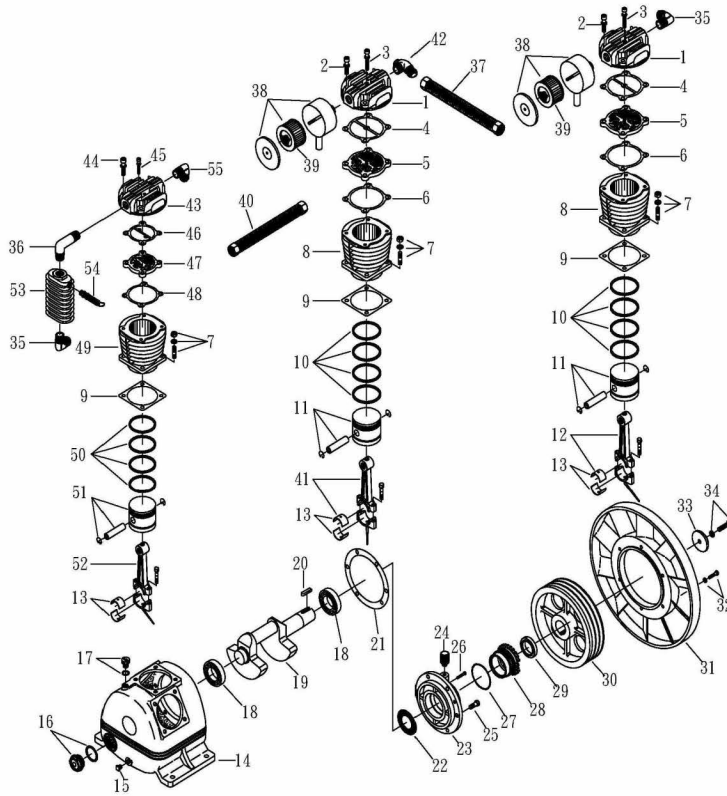

OMEGA COMPRESSORS

For us, it's not just business. It's personal.

MODEL: TK-100

SPARE PARTS LIST

NO: QC-1911

REF. NO	DESCRIPTION	PART NO.	QTY.	REF. NO	DESCRIPTION	PART NO.	QTY.
1	Cylinder head	3101019	2	29	Oil seal	2N50-TC50*72*12	1
2	Allen bolt set	3B01-M12*055V	8	30	Pulley	3PBF-115B350	1
3	Allen bolt set	3B01-M08*055Z	2	31	Fly wheel	3PBF-516*228	1
4	Cylinder head gasket	2G01-012C	2	32	Hexagon bolt set	3B00-SM08*035AV	6
5	Inlet&Exhaust valve	3B13-AP100	2	33	Pulley washer	2B34-13*75*13	1
6	Valve seat gasket	2G03-006C	2	34	Hexagon bolt set	3B00-SM12*050V	1
7	Double head screw set	3B11-004-A	12	35	Exhaust elbow	2N06-10T10H	2
8	Cylinder	3201016	2	36	Exhaust elbow	2N06-10T10T92	1
9	Cylinder gasket	2G04-010	3	37	Exhaust tube set	3B2-10*265	1
10	Piston ring set	3B32-100	2	38	Air filter	2140011	2
11	Piston set	3B32-100L	2	39	Filter element	2142009	2
12	Rod set	3B33-P7567	1	40	Exhaust tube set	3B2-10*580	1
13	Crank rod bush(2 pieces)	2316002-B	3	41	Rod set	3B33-P7568	1
14	Crankcase	3301019	1	42	Exhaust three way pipe	2N09-10H10T10H3	1
15	Oil draining plug	2N33-002	1	43	Cylinder head	3101030	1
16	Oil sight gauge set	2303015A	1	44	Allen bolt set	3B01-M10*050V	4
17	Oil filling plug set	2319004B	1	45	Allen bolt set	3B01-M06*055Z	2
18	Bearing	2N35-32210	2	46	Cylinder head gasket	2G01-011C	1
19	Crankshaft & balancer	3304027	1	47	In. & Ex.valve assembly	3B13-AP80	1
20	Pulley key	2N47-10*8*40	1	48	Valve seat gasket	2G03-005C	1
21	Rear bearing seat gasket	2G06-003	1	49	Cylinder	3201013	1
22	Oil mesh	2352004	1	50	Piston ring set	3B32-70	1
23	Rear bearing seat	3311007	1	51	Piston set	3B31-T70	1
24	Breathing cover	2321008	1	52	Rod set	3B33-TKA071	1
25	Hexagon bolt	2B00-SM12*030	6	53	Spare tank	3125002	1
26	Hexagon bolt	2B00-SM06*035	1	54	Pressure relief valve	2406020A	1
27	O-Ring	2N52-20*78	1	55	Exhaust elbow	2N06-10T06H	1
28	Thrust ring	3312002	1