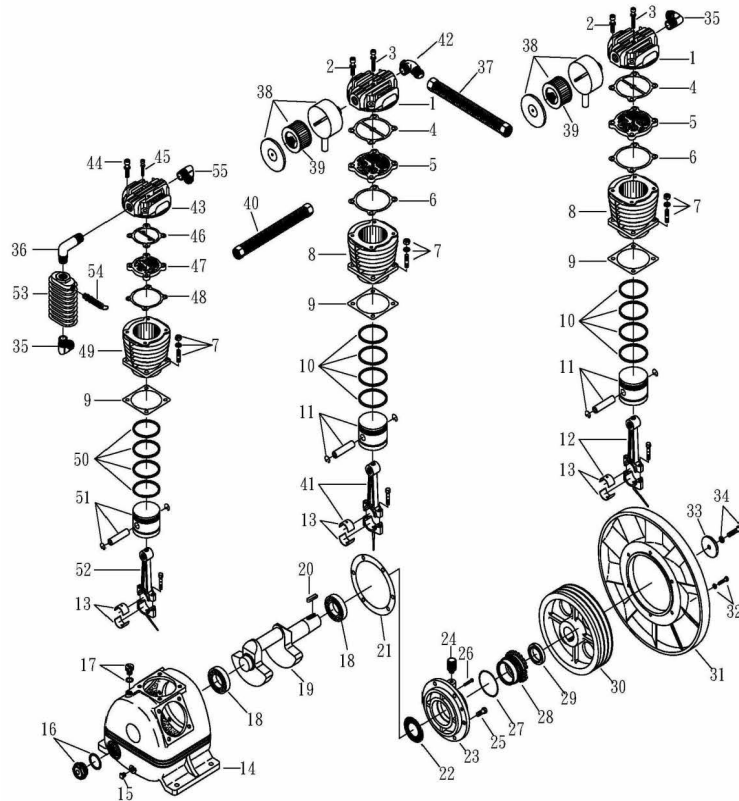

OMEGA COMPRESSORS

For us, it's not just business. It's personal.

MODEL: TK-100

SPARE PARTS LIST

NO: QC-1911

REF. NO.	DESCRIPTION	PART NO.	QTY.	REF. NO.	DESCRIPTION	PART NO.	QTY.
1	Cylinder head	3101019	2	29	Oil seal	2N50-TC50*72*12	1
2	Allen bolt set	3B01-M12*055V	8	30	Pulley	3PBF-115B350	1
3	Allen bolt set	3B01-M08*055Z	2	31	Fly wheel	3PBF-516*228	1
4	Cylinder head gasket	2G01-012C	2	32	Hexagon bolt set	3B00-SM08*035AV	6
5	Inlet&Exhaust valve	3B13-AP100	2	33	Pulley washer	2B34-13*75*13	1
6	Valve seat gasket	2G03-006C	2	34	Hexagon bolt set	3B00-SM12*050V	1
7	Double head screw set	3B11-004-A	12	35	Exhaust elbow	2N06-10T10H	2
8	Cylinder	3201016	2	36	Exhaust elbow	2N06-10T10T92	1
9	Cylinder gasket	2G04-010	3	37	Exhaust tube set	3B2-10*265	1
10	Piston ring set	3B32-100	2	38	Air filter	2140011	2
11	Piston set	3B32-100L	2	39	Filter element	2142009	2
12	Rod set	3B33-P7567	1	40	Exhaust tube set	3B2-10*580	1
13	Crank rod bush(2 pieces)	2316002-B	3	41	Rod set	3B33-P7568	1
14	Crankcase	3301019	1	42	Exhaust three way pipe	2N09-10H10T10H3	1
15	Oil draining plug	2N33-002	1	43	Cylinder head	3101030	1
16	Oil sight gauge set	2303015A	1	44	Allen bolt set	3B01-M10*050V	4
17	Oil filling plug set	2319004B	1	45	Allen bolt set	3B01-M06*055Z	2
18	Bearing	2N35-32210	2	46	Cylinder head gasket	2G01-011C	1
19	Crankshaft & balancer	3304027	1	47	In. & Ex.valve assembly	3B13-AP80	1
20	Pulley key	2N47-10*8*40	1	48	Valve seat gasket	2G03-005C	1
21	Rear bearing seat gasket	2G06-003	1	49	Cylinder	3201013	1
22	Oil mesh	2352004	1	50	Piston ring set	3B32-70	1
23	Rear bearing seat	3311007	1	51	Piston set	3B31-T70	1
24	Breathing cover	2321008	1	52	Rod set	3B33-TKA071	1
25	Hexagon bolt	2B00-SM12*030	6	53	Spare tank	3125002	1
26	Hexagon bolt	2B00-SM06*035	1	54	Pressure relief valve	2406020A	1
27	O-Ring	2N52-20*78	1	55	Exhaust elbow	2N06-10T06H	1
28	Thrust ring	3312002	1				