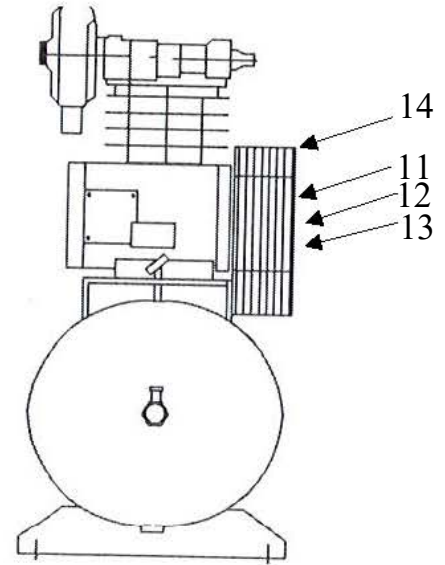

OMEGA COMPRESSORS

For us, it's not just business. It's personal.

CC-50120

Spare Parts List

Ref. No.	Description	Part Number	Qty.
1	Horizontal Receiver	AR-H120	1
2	Ball Valve	BV-25	1
3	Ball Valve	BV-75	1
4	Premium Gauge	GAD-20B2-300	1
5	Safety Valve	SV25-140	1
6	Pressure Switch	PSHD-U7090	1
7	Check Valve	CV-N751075ST	1
8	Pump	TK-100	1
9	Motor	MO-5-01	1
		MO-5-02	1
		MO-5-03	1
		MO-5-04	1
		MO-5-05	1
10	Magnetic Starter	MS-5-01	1
		MS-5-02	1
		MS-5-03	1
		MS-5-04	1
		MS-5-05	1
11	Sheave/Pulley	3B34	1
12	Bushing	SHX1-1/8	1
13	B66 Belt	VBB66	3
14	Belt Guard	BG-3	1