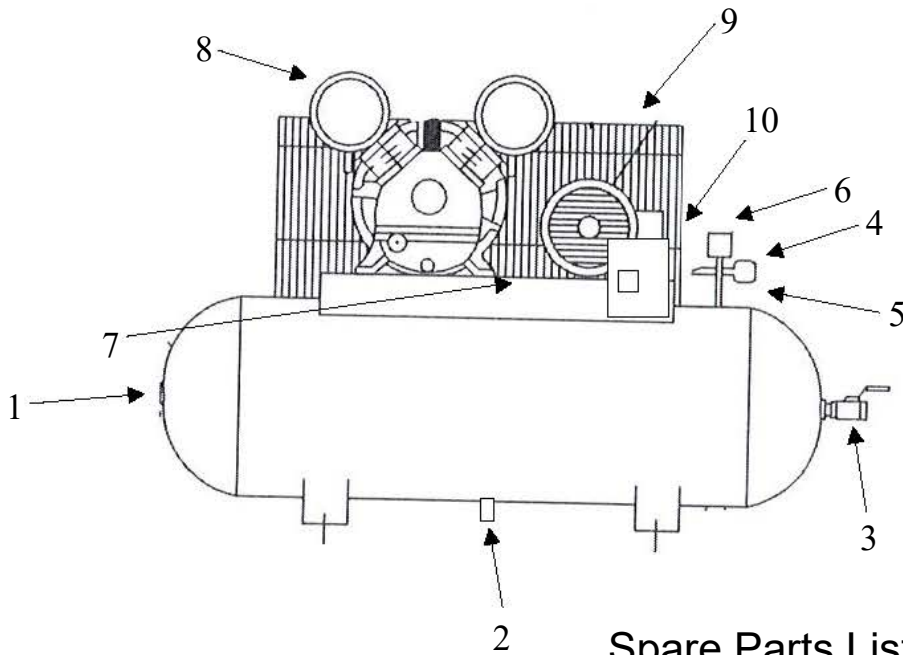

OMEGA COMPRESSORS

For us, it's not just business. It's personal.

CC-50120

Spare Parts List

Ref. No.	Description	Part Number	Qty.
1	Horizontal Receiver	AR-H120	1
2	Ball Valve	BV-25	1
3	Ball Valve	BV-75	1
4	Premium Gauge	GAD-20B2-300	1
5	Safety Valve	SV25-140	1
6	Pressure Switch	PSHD-U7090	1
7	Check Valve	CV-N751075ST	1
8	Pump	TK-100	1
9	Motor	MO-5-01	1
		MO-5-02	1
		MO-5-03	1
		MO-5-04	1
		MO-5-05	1
10	Magnetic Starter	MS-5-01	1
		MS-5-02	1
		MS-5-03	1
		MS-5-04	1
		MS-5-05	1
11	Sheave/Pulley	3B34	1
12	Bushing	SHX1-1/8	1
13	B66 Belt	VBB66	3
14	Belt Guard	BG-3	1