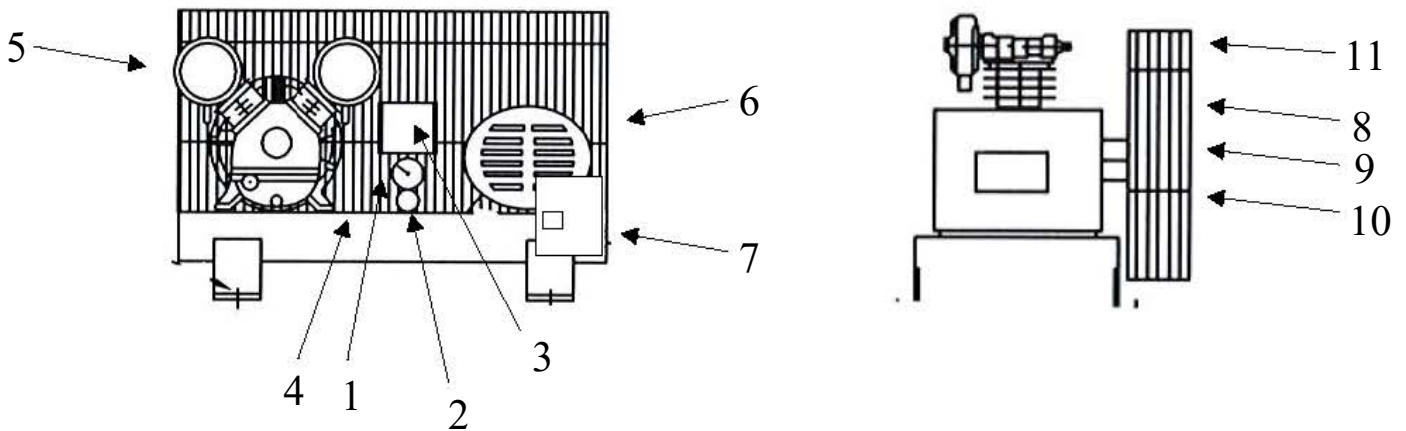

OMEGA COMPRESSORS

For us, it's not just business. It's personal.

CC-5000

Spare Parts List

Ref. No.	Description	Part Number	Qty.
1	Premium Gauge	GAL-25B2-300	1
2	Safety Valve	SV25-140	1
3	Pressure Switch	PSHD-U7090	1
4	Check Valve	CV-IL75	1
5	Pump	TK-100	1
6	Motor	MT-5-01	1
		MT-5-02	1
		MT-5-03	1
		MT-5-04	1
		MT-5-05	1
7	Magnetic Starter	MS-5-01	1
		MS-5-02	1
		MS-5-03	1
		MS-5-04	1
		MS-5-05	1
8	Sheave/Pulley	3B34	1
9	Bushing	SHX1-1/8	1
10	B60 Belt	VBB60	3
11	Belt Guard	BG-3	1