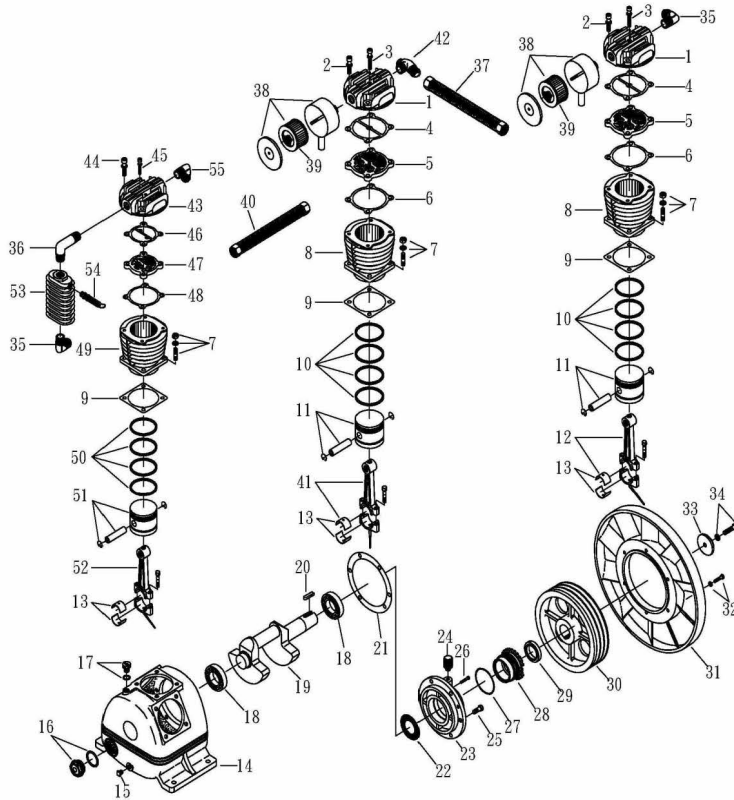

OMEGA COMPRESSORS

For us, it's not just business. It's personal.

MODEL: TK-100

SPARE PARTS LIST

NO: QC-1911

REF. NO.	DESCRIPTION	PART NO.	QTY.	REF. NO.	DESCRIPTION	PART NO.	QTY.
1	Cylinder head	3101019	2	29	Oil seal	2N50-TC50*72*12	1
2	Allen bolt set	3B01-M12*055V	8	30	Pulley	3PBF-115B350	1
3	Allen bolt set	3B01-M08*055Z	2	31	Fly wheel	3PBF-516*228	1
4	Cylinder head gasket	2G01-012C	2	32	Hexagon bolt set	3B00-SM08*035AV	6
5	Inlet&Exhaust valve	3B13-AP100	2	33	Pulley washer	2B34-13*75*13	1
6	Valve seat gasket	2G03-006C	2	34	Hexagon bolt set	3B00-SM12*050V	1
7	Double head screw set	3B11-004-A	12	35	Exhaust elbow	2N06-10T10H	2
8	Cylinder	3201016	2	36	Exhaust elbow	2N06-10T10T92	1
9	Cylinder gasket	2G04-010	3	37	Exhaust tube set	3B2-10*265	1
10	Piston ring set	3B32-100	2	38	Air filter	2140011	2
11	Piston set	3B32-100L	2	39	Filter element	2142009	2
12	Rod set	3B33-P7567	1	40	Exhaust tube set	3B2-10*580	1
13	Crank rod bush(2 pieces)	2316002-B	3	41	Rod set	3B33-P7568	1
14	Crankcase	3301019	1	42	Exhaust three way pipe	2N09-10H10T10H3	1
15	Oil draining plug	2N33-002	1	43	Cylinder head	3101030	1
16	Oil sight gauge set	2303015A	1	44	Allen bolt set	3B01-M10*050V	4
17	Oil filling plug set	2319004B	1	45	Allen bolt set	3B01-M06*055Z	2
18	Bearing	2N35-32210	2	46	Cylinder head gasket	2G01-011C	1
19	Crankshaft & balancer	3304027	1	47	In. & Ex.valve assembly	3B13-AP80	1
20	Pulley key	2N47-10*8*40	1	48	Valve seat gasket	2G03-005C	1
21	Rear bearing seat gasket	2G06-003	1	49	Cylinder	3201013	1
22	Oil mesh	2352004	1	50	Piston ring set	3B32-70	1
23	Rear bearing seat	3311007	1	51	Piston set	3B31-T70	1
24	Breathing cover	2321008	1	52	Rod set	3B33-TKA071	1
25	Hexagon bolt	2B00-SM12*030	6	53	Spare tank	3125002	1
26	Hexagon bolt	2B00-SM06*035	1	54	Pressure relief valve	2406020A	1
27	O-Ring	2N52-20*78	1	55	Exhaust elbow	2N06-10T06H	1
28	Thrust ring	3312002	1				