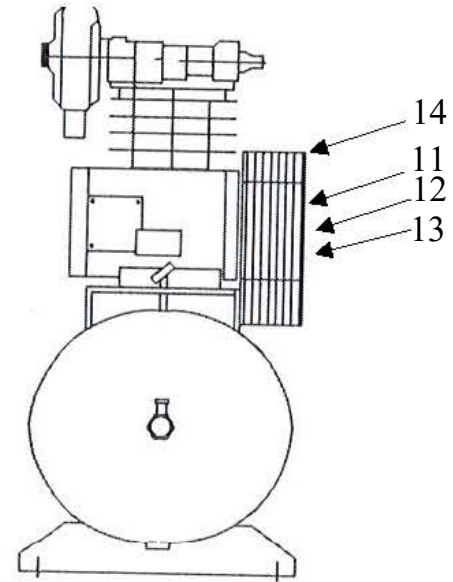

OMEGA COMPRESSORS

For us, it's not just business. It's personal.

CC-100120

Spare Parts List

Ref. No.	Description	Part Number	Qty.
1	Horizontal Receiver	AR-H120	1
2	Ball Valve	BV-25	1
3	Ball Valve	BV-75	1
4	Premium Gauge	GAD-20B2-300	1
5	Safety Valve	SV25-140	1
6	Pressure Switch	PSHD-U7090	1
7	Check Valve	CV-N7510ST	1
8	Pump	TK-100	1
9	Motor	MO-10-01	1
		MO-10-02	1
		MO-10-03	1
		MO-10-04	1
		MO-10-05	1
10	Magnetic Starter	MS-10-01	1
		MS-10-02	1
		MS-10-03	1
		MS-10-04	1
		MS-10-05	1
11	Sheave/Pulley	3B34	1
12	Bushing	SDX1-3/8	1
13	B70 Belt	VBB70	3
14	Belt Guard	BG-3	1