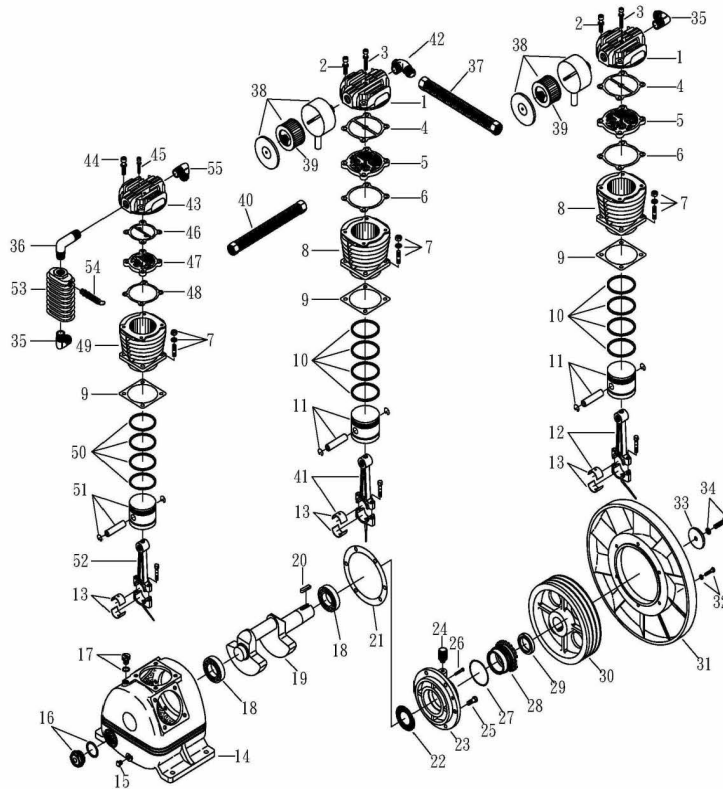

OMEGA COMPRESSORS

For us, it's not just business. It's personal.

MODEL: TK-100

SPARE PARTS LIST

NO: QC-1911

REF. NO.	DESCRIPTION	PART NO.	QTY.	REF. NO.	DESCRIPTION	PART NO.	QTY.
1	Cylinder head	3101019	2	29	Oil seal	2N50-TC50*72*12	1
2	Allen bolt set	3B01-M12*055V	8	30	Pulley	3PBF-115B350	1
3	Allen bolt set	3B01-M08*055Z	2	31	Fly wheel	3PBF-516*228	1
4	Cylinder head gasket	2G01-012C	2	32	Hexagon bolt set	3B00-SM08*035AV	6
5	Inlet&Exhaust valve	3B13-AP100	2	33	Pulley washer	2B34-13*75*13	1
6	Valve seat gasket	2G03-006C	2	34	Hexagon bolt set	3B00-SM12*050V	1
7	Double head screw set	3B11-004-A	12	35	Exhaust elbow	2N06-10T10H	2
8	Cylinder	3201016	2	36	Exhaust elbow	2N06-10T10T92	1
9	Cylinder gasket	2G04-010	3	37	Exhaust tube set	3B2-10*265	1
10	Piston ring set	3B32-100	2	38	Air filter	2140011	2
11	Piston set	3B32-100L	2	39	Filter element	2142009	2
12	Rod set	3B33-P7567	1	40	Exhaust tube set	3B2-10*580	1
13	Crank rod bush(2 pieces)	2316002-B	3	41	Rod set	3B33-P7568	1
14	Crankcase	3301019	1	42	Exhaust three way pipe	2N09-10H10T10H3	1
15	Oil draining plug	2N33-002	1	43	Cylinder head	3101030	1
16	Oil sight gauge set	2303015A	1	44	Allen bolt set	3B01-M10*050V	4
17	Oil filling plug set	2319004B	1	45	Allen bolt set	3B01-M06*055Z	2
18	Bearing	2N35-32210	2	46	Cylinder head gasket	2G01-011C	1
19	Crankshaft & balancer	3304027	1	47	In. & Ex.valve assembly	3B13-AP80	1
20	Pulley key	2N47-10*8*40	1	48	Valve seat gasket	2G03-005C	1
21	Rear bearing seat gasket	2G06-003	1	49	Cylinder	3201013	1
22	Oil mesh	2352004	1	50	Piston ring set	3B32-70	1
23	Rear bearing seat	3311007	1	51	Piston set	3B31-T70	1
24	Breathing cover	2321008	1	52	Rod set	3B33-TKA071	1
25	Hexagon bolt	2B00-SM12*030	6	53	Spare tank	3125002	1
26	Hexagon bolt	2B00-SM06*035	1	54	Pressure relief valve	2406020A	1
27	O-Ring	2N52-20*78	1	55	Exhaust elbow	2N06-10T06H	1
28	Thrust ring	3312002	1				