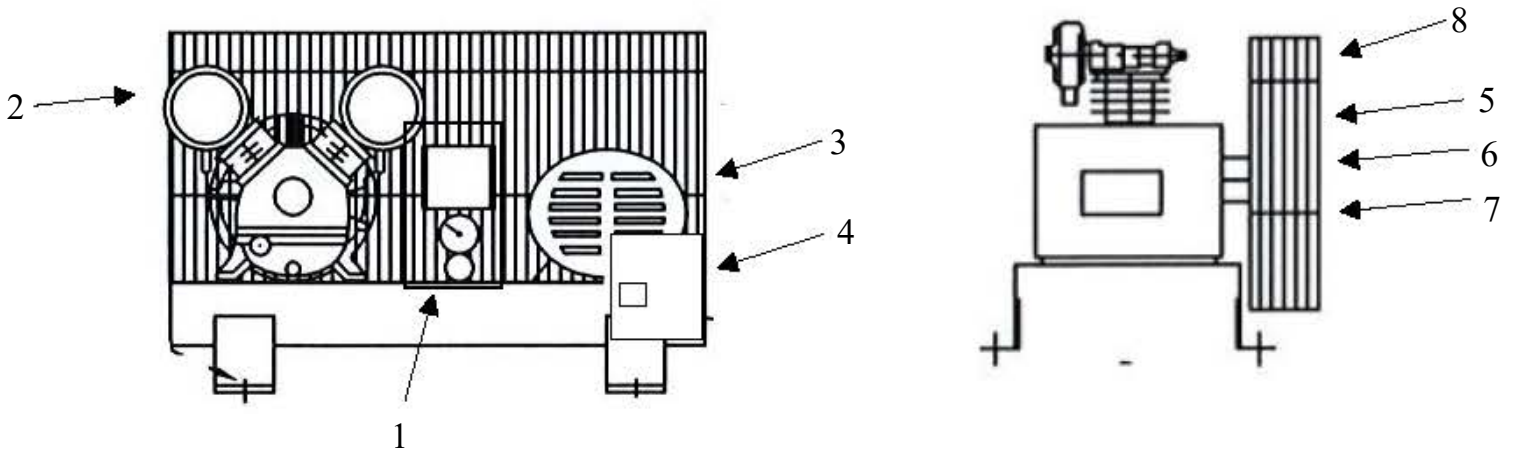

OMEGA COMPRESSORS

For us, it's not just business. It's personal.

FS-5000

Spare Parts List

Ref. No.	Description	Part Number	Qty.
1	FS-ACG Includes: Premium Gauge Safety Valve Pressure Switch Check Valve		1
		GAL-25B2-300 (1qty)	
		SV25-140 (1qty)	
		PSHD-U3050 (1qty)	
		CV-IL50 (1qty)	
2	Pump	CK-40	1
3	Motor	MO-5-01-3450	1
		MO-5-02-3450	1
		MO-5-03-3450	1
		MO-5-04-3450	1
		MO-5-05-3450	1
4	Magnetic Starter	MS-5-01-3450	1
		MS-5-02-3450	1
		MS-5-03-3450	1
		MS-5-04-3450	1
		MS-5-05-3450	1
5	Sheave/Pulley	MAL39	1
6	Bushing	LX1-1/8	1
7	A60 Belt	VBA60	1
8	Belt Guard	BG-2A	1

OMEGA COMPRESSORS

For us, it's not just business. It's personal.

MODEL : CK40

SPARE PARTS LIST

NO : QC-1807

REF. NO.	DESCRIPTION	PART NO.	QTY.	REF. NO.	DESCRIPTION	PART NO.	QTY.
1	Cylinder head	3101084A	3	19	Oil sight gauge set	2303012A	1
2	Allen bolt set	3B01-M06*040V	12	20	Oil filling plug set	2319003A	1
3	Air filter set	2140020A	3	21	Bearing	2N35-6205	1
4	Filter element	2142013	3	22	Crankshaft & balancer	3304101	1
5	Cylinder head gasket	2G01-015C	3	23	Exhaust tube set	3B2-04*205	1
6	In. & Ex. valve assembly	3B13-K5065C	3	24	Bearing	2N35-6205Z	1
7	Valve seat gasket	2G03-010H	3	25	Bearing seat gasket	2G06-008	1
8	Double head screw set	3B11-001-A	12	26	Bearing seat	3311034	1
9	Cylinder	3201083	3	27	Oil seal	2N50-TC24*47*07	1
10	Cylinder gasket	2G04-003	3	28	Breathing cover	2321008	1
11	Piston ring set	3B32-65N	3	29	Pulley	3PBF-125A124	1
12	Piston set	3B31-65N	3	30	Plate washer	2B30-08*35*35	1
13	Rod set	3B33-CT30L	2	31	Hexagon bolt set	3B00-SM08*035AV	1
14	Crankcase	3301121	1	32	Rod set	3B33-CT30M	1
15	Oil draining plug	2N33-002	1	33	Exhaust elbow	2N06-04T04H	1
16	Front cover gasket	2G05-020	1	34	Exhaust 3-way pipe	2N09-04H04T04H4	1
17	Front cover	3309044A	1	35	Exhaust 3-way pipe	2N09-04H04T04H2	1
18	Hexagon bolt	2B00-SM08*020	8	36	Exhaust tube set	3B2-04*195	1