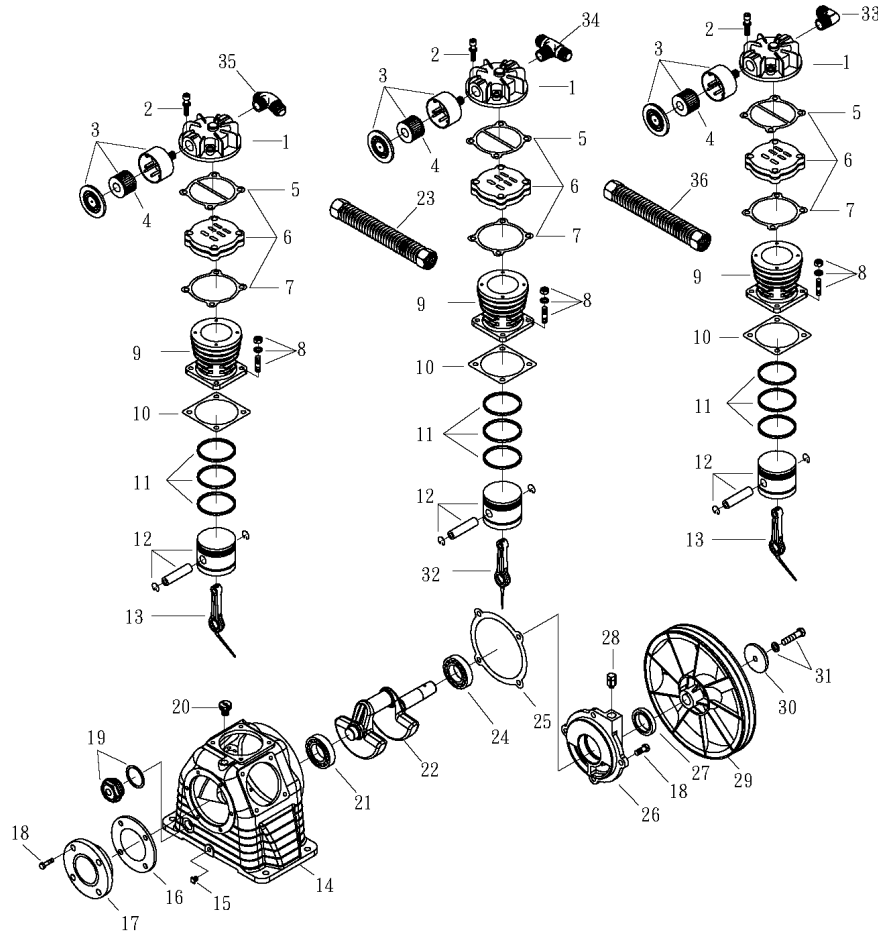

OMEGA COMPRESSORS

For us, it's not just business. It's personal.

FS-5000

Spare Parts List

Ref. No.	Description	Part Number	Qty.
1	FS-ACG Includes: Premium Gauge Safety Valve Pressure Switch Check Valve		1
		GAL-25B2-300 (1qty)	
		SV25-140 (1qty)	
		PSHD-U3050 (1qty)	
		CV-IL50 (1qty)	
2	Pump	CK-40	1
3	Motor	MO-5-01-3450	1
		MO-5-02-3450	1
		MO-5-03-3450	1
		MO-5-04-3450	1
		MO-5-05-3450	1
4	Magnetic Starter	MS-5-01-3450	1
		MS-5-02-3450	1
		MS-5-03-3450	1
		MS-5-04-3450	1
		MS-5-05-3450	1
5	Sheave/Pulley	MAL39	1
6	Bushing	LX1-1/8	1
7	A60 Belt	VBA60	1
8	Belt Guard	BG-2A	1

OMEGA COMPRESSORS

For us, it's not just business. It's personal.

MODEL : CK40

SPARE PARTS LIST

NO : QC-1807

REF. NO.	DESCRIPTION	PART NO.	QTY.	REF. NO.	DESCRIPTION	PART NO.	QTY.
1	Cylinder head	3101084A	3	19	Oil sight gauge set	2303012A	1
2	Allen bolt set	3B01-M06*040V	12	20	Oil filling plug set	2319003A	1
3	Air filter set	2140020A	3	21	Bearing	2N35-6205	1
4	Filter element	2142013	3	22	Crankshaft & balancer	3304101	1
5	Cylinder head gasket	2G01-015C	3	23	Exhaust tube set	3B2-04*205	1
6	In. & Ex. valve assembly	3B13-K5065C	3	24	Bearing	2N35-6205Z	1
7	Valve seat gasket	2G03-010H	3	25	Bearing seat gasket	2G06-008	1
8	Double head screw set	3B11-001-A	12	26	Bearing seat	3311034	1
9	Cylinder	3201083	3	27	Oil seal	2N50-TC24*47*07	1
10	Cylinder gasket	2G04-003	3	28	Breathing cover	2321008	1
11	Piston ring set	3B32-65N	3	29	Pulley	3PBF-125A124	1
12	Piston set	3B31-65N	3	30	Plate washer	2B30-08*35*35	1
13	Rod set	3B33-CT30L	2	31	Hexagon bolt set	3B00-SM08*035AV	1
14	Crankcase	3301121	1	32	Rod set	3B33-CT30M	1
15	Oil draining plug	2N33-002	1	33	Exhaust elbow	2N06-04T04H	1
16	Front cover gasket	2G05-020	1	34	Exhaust 3-way pipe	2N09-04H04T04H4	1
17	Front cover	3309044A	1	35	Exhaust 3-way pipe	2N09-04H04T04H2	1
18	Hexagon bolt	2B00-SM08*020	8	36	Exhaust tube set	3B2-04*195	1