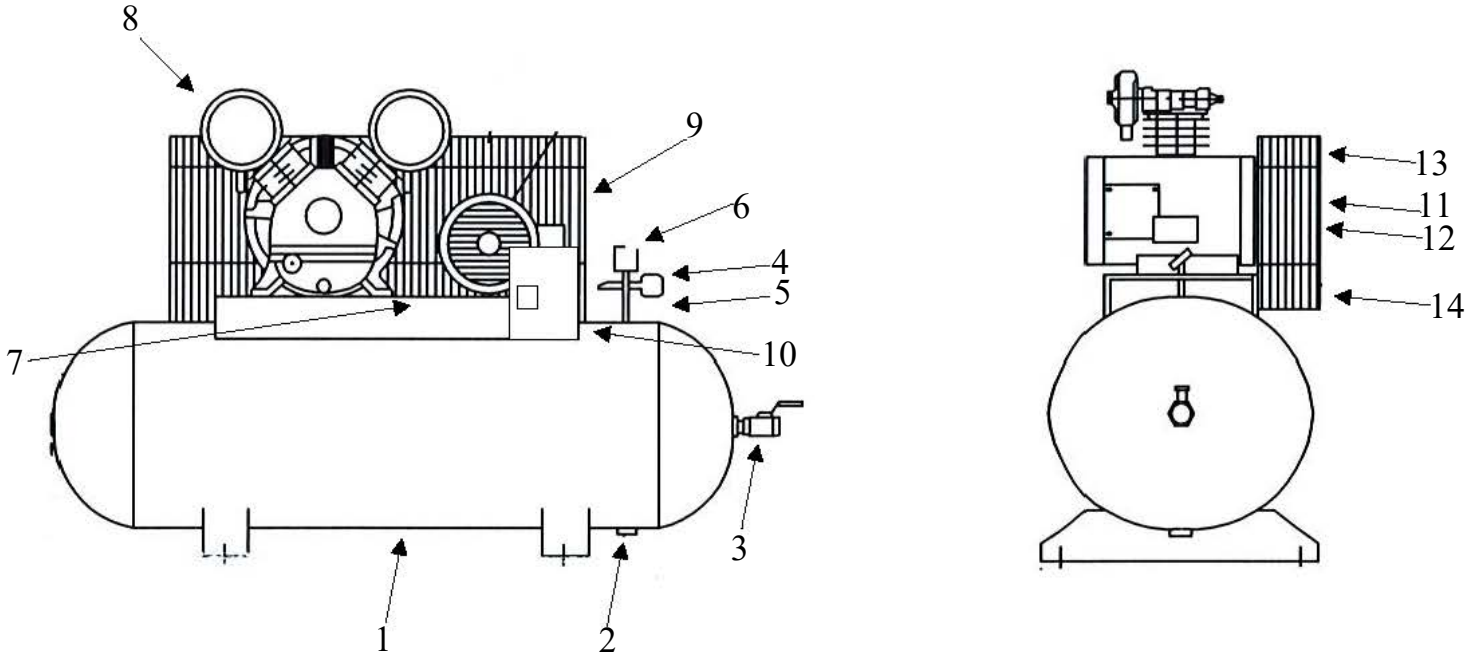

OMEGA COMPRESSORS

For us, it's not just business. It's personal.

FS-0520

Spare Parts List

Ref. No.	Description	Part Number	Qty.
1	Horizontal Receiver	AR-H20	1
2	Ball Valve	BV-25	1
3	Ball Valve	BV-50	1
4	Premium Gauge	GAD-20K2-300	1
5	Safety Valve	SV25-140	1
6	Pressure Switch	PSHD-U3050	1
7	Check Valve	CV-N5050ST	1
8	Pump	PK-50	1
9	Motor	MT-05-01	1
		MT-05-02	1
		MT-05-03	1
		MT-05-04	1
		MT-05-05	1
10	Magnetic Starter	MS-05-01	1
		MS-05-02	1
		MS-05-03	1
		MS-05-04	1
		MS-05-05	1
11	Sheave/Pulley	MA30X5/8	1
12	A46 Belt	VBA46	1
13	Belt Guard	3426092	1
14	Bottom of Belt Guard	3427201	1

OMEGA COMPRESSORS

For us, it's not just business. It's personal.

MODEL : PK-50

SPARE PARTS LIST

NO : QC-1807

REF. NO.	DESCRIPTION	PART NO.	QTY.	REF. NO.	DESCRIPTION	PART NO.	QTY.
1	Cylinder head	3101084A	2	16	Bearing	2N35-6205Z	1
2	Allen bolt set	3B01-M06*040V	8	17	Rear bearing seat gasket	2G06-008	1
3	In. & Ex. valve assembly	3B13-K5051C	2	18	Oil seal	2N50-TC24*47*07	1
4	Double head screw set	3B11-001-A	8	19	Rear bearing seat	3311034	1
5	Cylinder	3201036	2	20	Breathing cover	2321008	1
6	Cylinder gasket	2G04-002	2	21	Hexagon bolt	2B00-SM08*020	4
7	Piston ring set	3B32-51N	2	22	Pulley	3PBF-105A124	1
8	Piston set	3B31-51N	2	23	Plate washer	2B30-08*35*35	1
9	Rod set	3B33-H1048	2	24	Hexagon bolt set	3B00-SM08*035AV	1
10	Crankcase	3301014	1	25	Exhaust elbow	2N06-04T04H	1
11	Oil draining plug	2N33-001	1	26	Exhaust three way pipe	2N09-04H04T04H1C	1
12	Oil sight gauge set	2303012A	1	27	Exhaust tube set	3B2-04*225	1
13	Oil filling plug set	2319003A	1	28	Air filter set	2140020A	2
14	Bearing	2N35-6204	1	29	Filter element	2142013	2
15	Crankshaft & balancer	3304038	1				