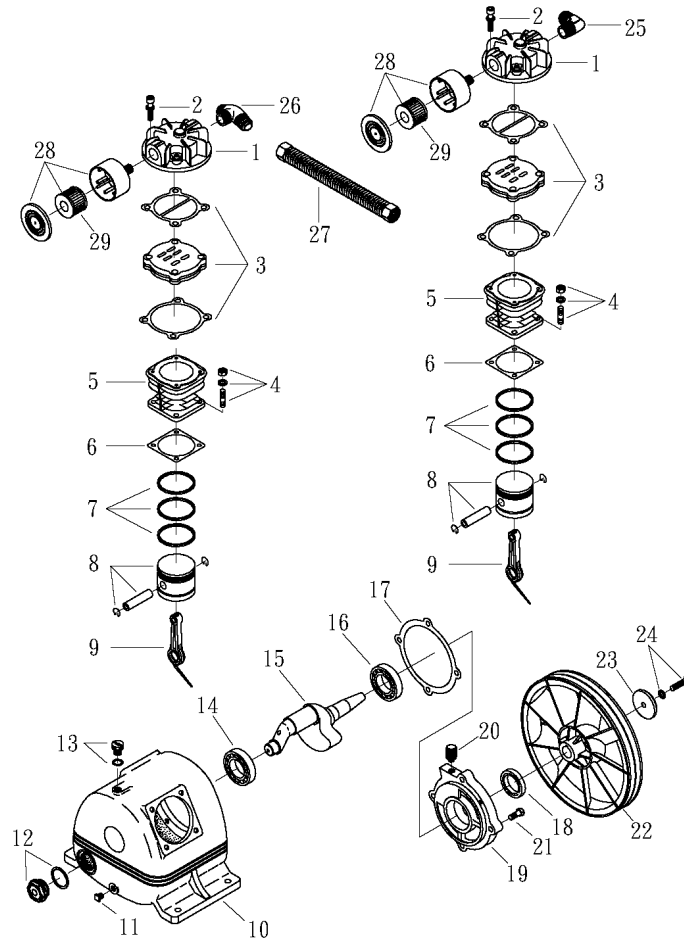

OMEGA COMPRESSORS

For us, it's not just business. It's personal.

FS-0520

Spare Parts List

Ref. No.	Description	Part Number	Qty.
1	Horizontal Receiver	AR-H20	1
2	Ball Valve	BV-25	1
3	Ball Valve	BV-50	1
4	Premium Gauge	GAD-20K2-300	1
5	Safety Valve	SV25-140	1
6	Pressure Switch	PSHD-U3050	1
7	Check Valve	CV-N5050ST	1
8	Pump	PK-50	1
9	Motor	MT-05-01	1
		MT-05-02	1
		MT-05-03	1
		MT-05-04	1
		MT-05-05	1
10	Magnetic Starter	MS-05-01	1
		MS-05-02	1
		MS-05-03	1
		MS-05-04	1
		MS-05-05	1
11	Sheave/Pulley	MA30X5/8	1
12	A46 Belt	VBA46	1
13	Belt Guard	3426092	1
14	Bottom of Belt Guard	3427201	1

OMEGA COMPRESSORS

For us, it's not just business. It's personal.

MODEL : PK-50

SPARE PARTS LIST

NO : QC-1807

REF. NO.	DESCRIPTION	PART NO.	QTY.	REF. NO.	DESCRIPTION	PART NO.	QTY.
1	Cylinder head	3101084A	2	16	Bearing	2N35-6205Z	1
2	Allen bolt set	3B01-M06*040V	8	17	Rear bearing seat gasket	2G06-008	1
3	In. & Ex. valve assembly	3B13-K5051C	2	18	Oil seal	2N50-TC24*47*07	1
4	Double head screw set	3B11-001-A	8	19	Rear bearing seat	3311034	1
5	Cylinder	3201036	2	20	Breathing cover	2321008	1
6	Cylinder gasket	2G04-002	2	21	Hexagon bolt	2B00-SM08*020	4
7	Piston ring set	3B32-51N	2	22	Pulley	3PBF-105A124	1
8	Piston set	3B31-51N	2	23	Plate washer	2B30-08*35*35	1
9	Rod set	3B33-H1048	2	24	Hexagon bolt set	3B00-SM08*035AV	1
10	Crankcase	3301014	1	25	Exhaust elbow	2N06-04T04H	1
11	Oil draining plug	2N33-001	1	26	Exhaust three way pipe	2N09-04H04T04H1C	1
12	Oil sight gauge set	2303012A	1	27	Exhaust tube set	3B2-04*225	1
13	Oil filling plug set	2319003A	1	28	Air filter set	2140020A	2
14	Bearing	2N35-6204	1	29	Filter element	2142013	2
15	Crankshaft & balancer	3304038	1				