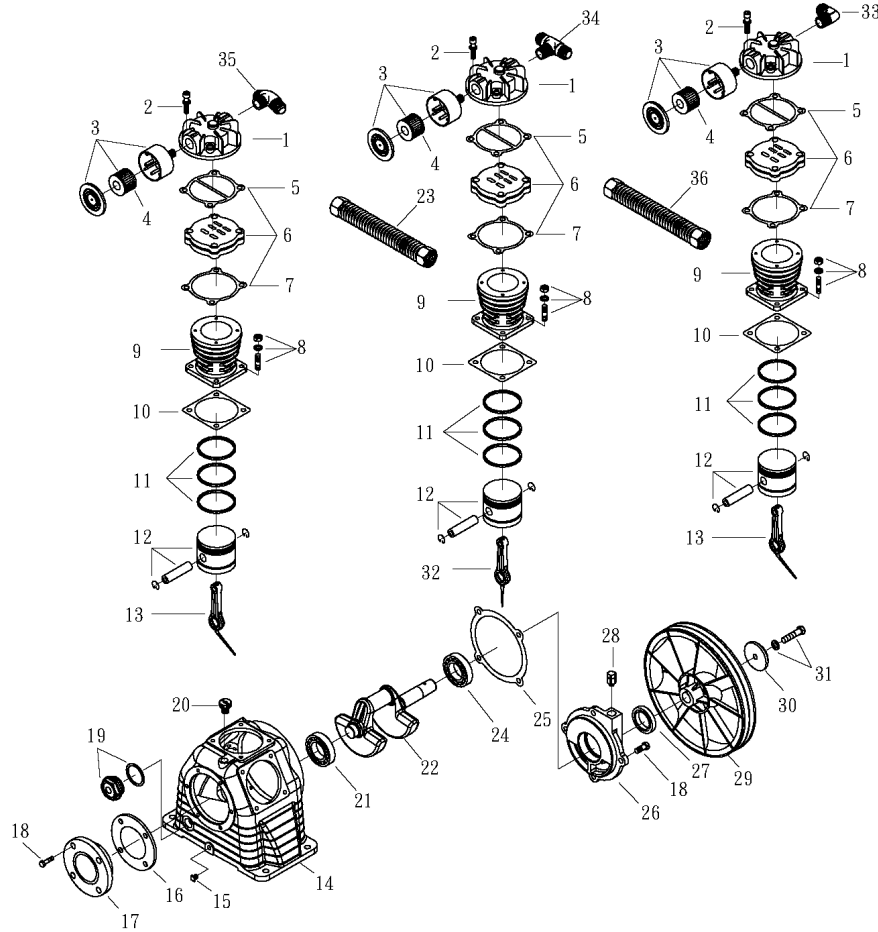

## Spare Parts List

Ref. No.	Description	Part Number	Qty.
1	Horizontal Receiver	AR-H20	1
2	Ball Valve	BV-25	1
3	Ball Valve	BV-50	1
4	Premium Gauge	GAD-20K2-300	1
5	Safety Valve	SV25-140	1
6	Pressure Switch	PSHD-U3050	1
7	Check Valve	CV-N5050ST	1
8	Pump	CK-40	1
9	Motor	MO-03-01-3450	1
		MO-03-02-3450	1
		MO-03-03-3450	1
		MO-03-04-3450	1
		MO-03-05-3450	1
10	Magnetic Starter	MS-03-01-3450	1
		MS-03-02-3450	1
		MS-03-03-3450	1
		MS-03-04-3450	1
		MS-03-05-3450	1
11	Sheave/Pulley	MA30X5/8	1
12	A50 Belt	VBA50	1
13	Belt Guard	3426092	1
14	Bottom of Belt Guard	3427201	1

## SPARE PARTS LIST

NO : QC-1807

REF. NO.	DESCRIPTION	PART NO.	QTY.	REF. NO.	DESCRIPTION	PART NO.	QTY.
1	Cylinder head	3101084A	3	19	Oil sight gauge set	2303012A	1
2	Allen bolt set	3B01-M06*040V	12	20	Oil filling plug set	2319003A	1
3	Air filter set	2140020A	3	21	Bearing	2N35-6205	1
4	Filter element	2142013	3	22	Crankshaft & balancer	3304101	1
5	Cylinder head gasket	2G01-015C	3	23	Exhaust tube set	3B2-04*205	1
6	In. & Ex. valve assembly	3B13-K5065C	3	24	Bearing	2N35-6205Z	1
7	Valve seat gasket	2G03-010H	3	25	Bearing seat gasket	2G06-008	1
8	Double head screw set	3B11-001-A	12	26	Bearing seat	3311034	1
9	Cylinder	3201083	3	27	Oil seal	2N50-TC24*47*07	1
10	Cylinder gasket	2G04-003	3	28	Breathing cover	2321008	1
11	Piston ring set	3B32-65N	3	29	Pulley	3PBF-125A124	1
12	Piston set	3B31-65N	3	30	Plate washer	2B30-08*35*35	1
13	Rod set	3B33-CT30L	2	31	Hexagon bolt set	3B00-SM08*035AV	1
14	Crankcase	3301121	1	32	Rod set	3B33-CT30M	1
15	Oil draining plug	2N33-002	1	33	Exhaust elbow	2N06-04T04H	1
16	Front cover gasket	2G05-020	1	34	Exhaust 3-way pipe	2N09-04H04T04H4	1
17	Front cover	3309044A	1	35	Exhaust 3-way pipe	2N09-04H04T04H2	1
18	Hexagon bolt	2B00-SM08*020	8	36	Exhaust tube set	3B2-04*195	1