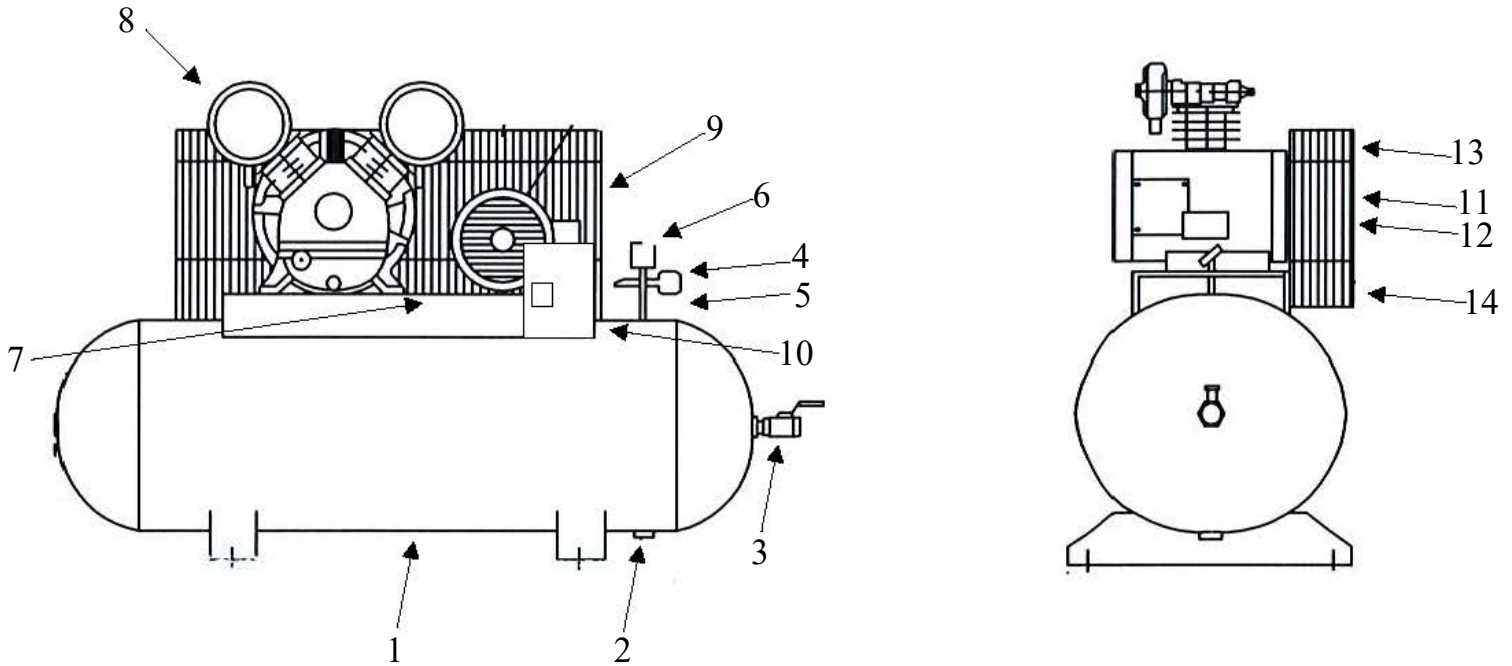

## Spare Parts List

Ref. No.	Description	Part Number	Qty.
1	Horizontal Receiver	AR-H20	1
2	Ball Valve	BV-25	1
3	Ball Valve	BV-50	1
4	Premium Gauge	GAD-20K2-300	1
5	Safety Valve	SV25-140	1
6	Pressure Switch	PSHD-U3050	1
7	Check Valve	CV-N5050ST	1
8	Pump	CK-40	1
9	Motor	MO-03-01-3450	1
		MO-03-02-3450	1
		MO-03-03-3450	1
		MO-03-04-3450	1
		MO-03-05-3450	1
10	Magnetic Starter	MS-03-01-3450	1
		MS-03-02-3450	1
		MS-03-03-3450	1
		MS-03-04-3450	1
		MS-03-05-3450	1
11	Sheave/Pulley	MA30X5/8	1
12	A50 Belt	VBA50	1
13	Belt Guard	3426092	1
14	Bottom of Belt Guard	3427201	1

## SPARE PARTS LIST

NO : QC-1807

REF. NO.	DESCRIPTION	PART NO.	QTY.	REF. NO.	DESCRIPTION	PART NO.	QTY.
1	Cylinder head	3101084A	3	19	Oil sight gauge set	2303012A	1
2	Allen bolt set	3B01-M06*040V	12	20	Oil filling plug set	2319003A	1
3	Air filter set	2140020A	3	21	Bearing	2N35-6205	1
4	Filter element	2142013	3	22	Crankshaft & balancer	3304101	1
5	Cylinder head gasket	2G01-015C	3	23	Exhaust tube set	3B2-04*205	1
6	In. & Ex. valve assembly	3B13-K5065C	3	24	Bearing	2N35-6205Z	1
7	Valve seat gasket	2G03-010H	3	25	Bearing seat gasket	2G06-008	1
8	Double head screw set	3B11-001-A	12	26	Bearing seat	3311034	1
9	Cylinder	3201083	3	27	Oil seal	2N50-TC24*47*07	1
10	Cylinder gasket	2G04-003	3	28	Breathing cover	2321008	1
11	Piston ring set	3B32-65N	3	29	Pulley	3PBF-125A124	1
12	Piston set	3B31-65N	3	30	Plate washer	2B30-08*35*35	1
13	Rod set	3B33-CT30L	2	31	Hexagon bolt set	3B00-SM08*035AV	1
14	Crankcase	3301121	1	32	Rod set	3B33-CT30M	1
15	Oil draining plug	2N33-002	1	33	Exhaust elbow	2N06-04T04H	1
16	Front cover gasket	2G05-020	1	34	Exhaust 3-way pipe	2N09-04H04T04H4	1
17	Front cover	3309044A	1	35	Exhaust 3-way pipe	2N09-04H04T04H2	1
18	Hexagon bolt	2B00-SM08*020	8	36	Exhaust tube set	3B2-04*195	1