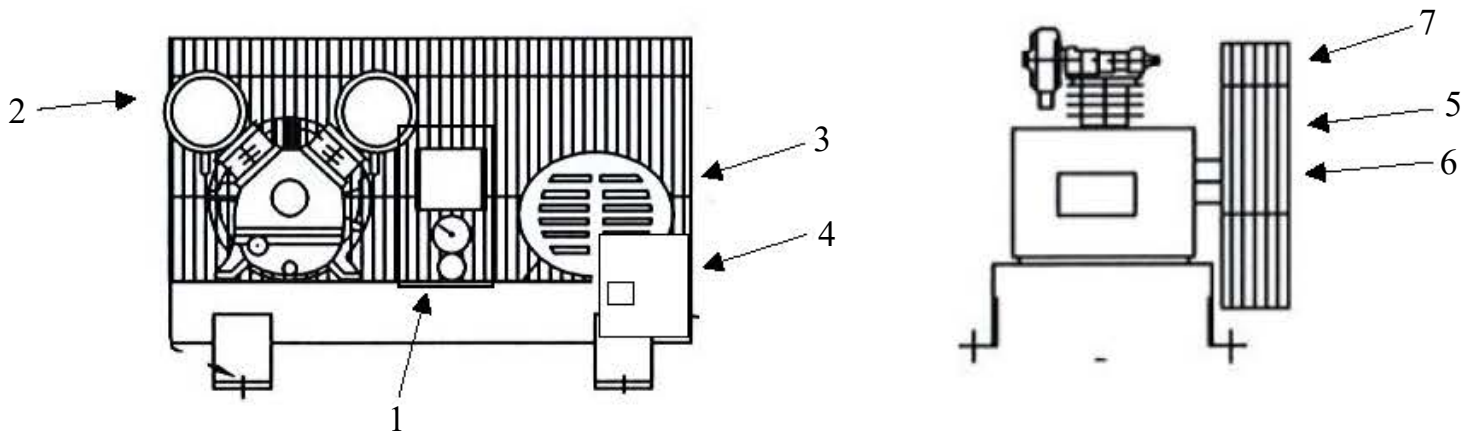

## Spare Parts List

Ref. No.	Description	Part Number	Qty.
1	FS-ACG Includes: Premium Gauge Safety Valve Pressure Switch Check Valve		1
2	Pump	CK-40	1
3	Motor	MO-03-01-3450	1
		MO-03-02-3450	1
		MO-03-03-3450	1
		MO-03-04-3450	1
		MO-03-05-3450	1
4	Magnetic Starter	MS-03-01-3450	1
		MS-03-02-3450	1
		MS-03-03-3450	1
		MS-03-04-3450	1
		MS-03-05-3450	1
5	Sheave/Pulley	MA30X5/8	1
6	A50 Belt	VBA50	1
7	Belt Guard	BG-1	1

## SPARE PARTS LIST

NO : QC-1807

REF. NO.	DESCRIPTION	PART NO.	QTY.	REF. NO.	DESCRIPTION	PART NO.	QTY.
1	Cylinder head	3101084A	3	19	Oil sight gauge set	2303012A	1
2	Allen bolt set	3B01-M06*040V	12	20	Oil filling plug set	2319003A	1
3	Air filter set	2140020A	3	21	Bearing	2N35-6205	1
4	Filter element	2142013	3	22	Crankshaft & balancer	3304101	1
5	Cylinder head gasket	2G01-015C	3	23	Exhaust tube set	3B2-04*205	1
6	In. & Ex. valve assembly	3B13-K5065C	3	24	Bearing	2N35-6205Z	1
7	Valve seat gasket	2G03-010H	3	25	Bearing seat gasket	2G06-008	1
8	Double head screw set	3B11-001-A	12	26	Bearing seat	3311034	1
9	Cylinder	3201083	3	27	Oil seal	2N50-TC24*47*07	1
10	Cylinder gasket	2G04-003	3	28	Breathing cover	2321008	1
11	Piston ring set	3B32-65N	3	29	Pulley	3PBF-125A124	1
12	Piston set	3B31-65N	3	30	Plate washer	2B30-08*35*35	1
13	Rod set	3B33-CT30L	2	31	Hexagon bolt set	3B00-SM08*035AV	1
14	Crankcase	3301121	1	32	Rod set	3B33-CT30M	1
15	Oil draining plug	2N33-002	1	33	Exhaust elbow	2N06-04T04H	1
16	Front cover gasket	2G05-020	1	34	Exhaust 3-way pipe	2N09-04H04T04H4	1
17	Front cover	3309044A	1	35	Exhaust 3-way pipe	2N09-04H04T04H2	1
18	Hexagon bolt	2B00-SM08*020	8	36	Exhaust tube set	3B2-04*195	1