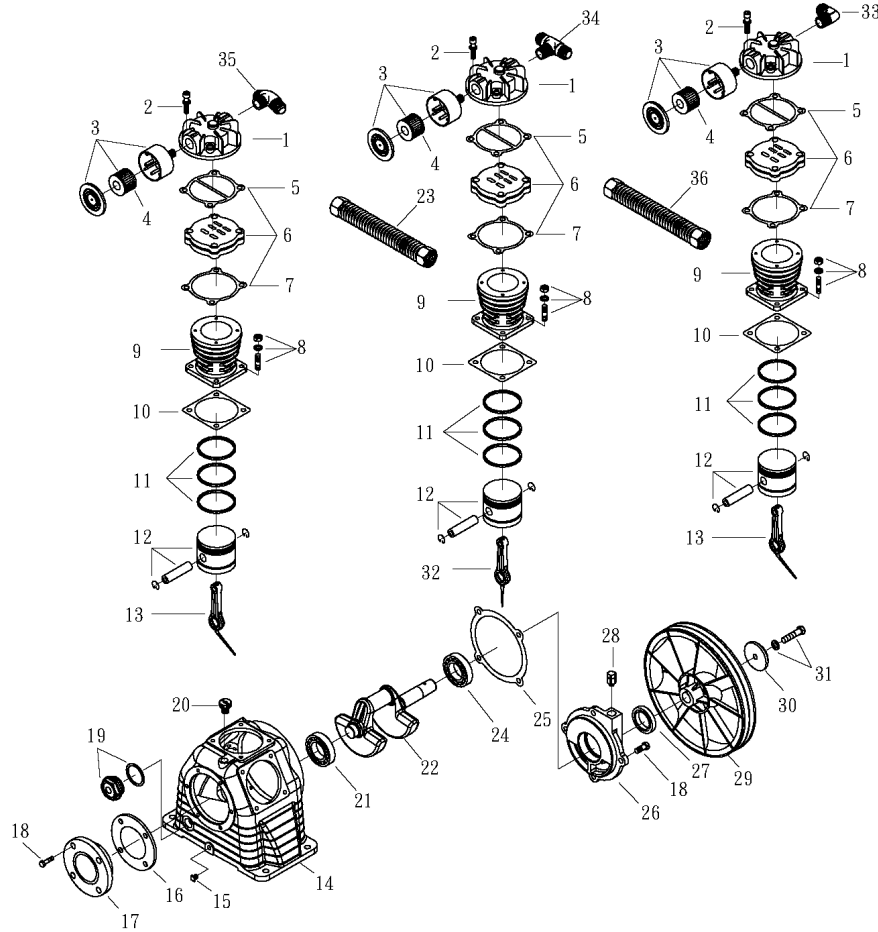

## Spare Parts List

Ref. No.	Description	Part Number	Qty.
1	FS-ACG Includes: Premium Gauge Safety Valve Pressure Switch Check Valve		1
2	Pump	CK-40	1
3	Motor	MO-03-01-3450	1
		MO-03-02-3450	1
		MO-03-03-3450	1
		MO-03-04-3450	1
		MO-03-05-3450	1
4	Magnetic Starter	MS-03-01-3450	1
		MS-03-02-3450	1
		MS-03-03-3450	1
		MS-03-04-3450	1
		MS-03-05-3450	1
5	Sheave/Pulley	MA30X5/8	1
6	A50 Belt	VBA50	1
7	Belt Guard	BG-1	1

## SPARE PARTS LIST

NO : QC-1807

REF. NO.	DESCRIPTION	PART NO.	QTY.	REF. NO.	DESCRIPTION	PART NO.	QTY.
1	Cylinder head	3101084A	3	19	Oil sight gauge set	2303012A	1
2	Allen bolt set	3B01-M06*040V	12	20	Oil filling plug set	2319003A	1
3	Air filter set	2140020A	3	21	Bearing	2N35-6205	1
4	Filter element	2142013	3	22	Crankshaft & balancer	3304101	1
5	Cylinder head gasket	2G01-015C	3	23	Exhaust tube set	3B2-04*205	1
6	In. & Ex. valve assembly	3B13-K5065C	3	24	Bearing	2N35-6205Z	1
7	Valve seat gasket	2G03-010H	3	25	Bearing seat gasket	2G06-008	1
8	Double head screw set	3B11-001-A	12	26	Bearing seat	3311034	1
9	Cylinder	3201083	3	27	Oil seal	2N50-TC24*47*07	1
10	Cylinder gasket	2G04-003	3	28	Breathing cover	2321008	1
11	Piston ring set	3B32-65N	3	29	Pulley	3PBF-125A124	1
12	Piston set	3B31-65N	3	30	Plate washer	2B30-08*35*35	1
13	Rod set	3B33-CT30L	2	31	Hexagon bolt set	3B00-SM08*035AV	1
14	Crankcase	3301121	1	32	Rod set	3B33-CT30M	1
15	Oil draining plug	2N33-002	1	33	Exhaust elbow	2N06-04T04H	1
16	Front cover gasket	2G05-020	1	34	Exhaust 3-way pipe	2N09-04H04T04H4	1
17	Front cover	3309044A	1	35	Exhaust 3-way pipe	2N09-04H04T04H2	1
18	Hexagon bolt	2B00-SM08*020	8	36	Exhaust tube set	3B2-04*195	1