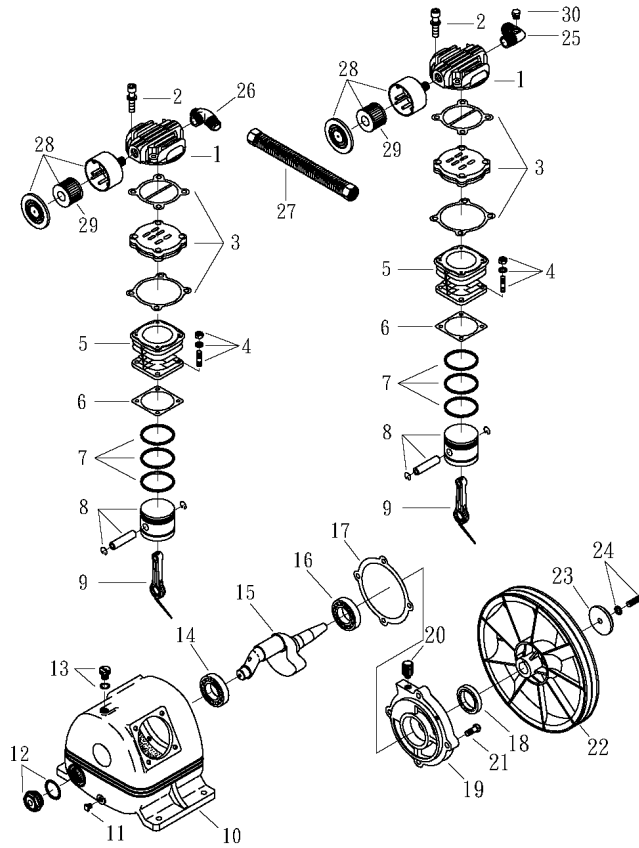

OMEGA COMPRESSORS

For us, it's not just business. It's personal.

FS-0220

Spare Parts List

Ref. No.	Description	Part Number	Qty.
1	Horizontal Receiver	AR-H20	1
2	Ball Valve	BV-25	1
3	Ball Valve	BV-50	1
4	Premium Gauge	GAD-20K2-300	1
5	Safety Valve	SV25-140	1
6	Pressure Switch	PSHD-U3050	1
7	Check Valve	CV-N5050ST	1
8	Pump	PK-60	1
9	Motor	MO-02-01	1
		MO-02-02	1
		MO-02-03	1
		MO-02-04	1
		MO-02-05	1
10	Magnetic Starter	MS-02-01	1
		MS-02-02	1
		MS-02-03	1
		MS-02-04	1
		MS-02-05	1
11	Sheave/Pulley	MAL64	1
12	Bushing	LX7/8	1
13	A52 Belt	VBA52	1
14	Belt Guard	3426092	1
15	Bottom of Belt Guard	3427201	1

OMEGA COMPRESSORS

For us, it's not just business. It's personal.

MODEL : PK-60

SPARE PARTS LIST

NO : QC-1807

REF. NO.	DESCRIPTION	PART NO.	QTY.	REF. NO.	DESCRIPTION	PART NO.	QTY.
1	Cylinder head	3101045	2	16	Bearing	2N35-6205Z	1
2	Allen bolt set	3B01-M06*040V	8	17	Rear bearing seat gasket	2G06-008	1
3	In. & Ex. valve assembly	3B13-K5065C	2	18	Oil seal	2N50-TC24*47*07	1
4	Double head screw set	3B11-001-A	8	19	Rear bearing seat	3311034	1
5	Cylinder	3201035	2	20	Breathing cover	2321008	1
6	Cylinder gasket	2G04-003	2	21	Hexagon bolt	2B00-SM08*020	4
7	Piston ring set	3B32-65N	2	22	Pulley	3PBF-105A124	1
8	Piston set	3B31-65N	2	23	Plate washer	2B30-08*35*35	1
9	Rod set	3B33-H20601	2	24	Hexagon bolt set	3B00-SM08*035AV	1
10	Crankcase	3301015	1	25	Exhaust elbow	2N06-04T04H02T	1
11	Oil draining plug	2N33-001	1	26	Exhaust three way pipe	2N09-04H04T04H1C	1
12	Oil sight gauge set	2303012A	1	27	Exhaust tube set	3B2-04*240	1
13	Oil filling plug set	2319003A	1	28	Air filter set	2140020A	2
14	Bearing	2N35-6204	1	29	Filter element	2142013	2
15	Crankshaft & balancer	3304038	1	30	Oil draining plug	2N33-002	1