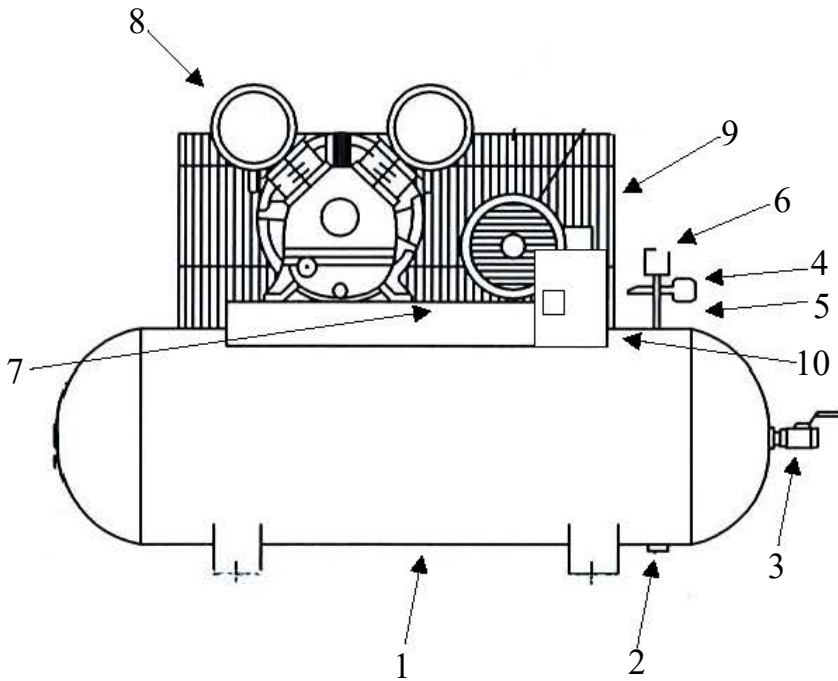

OMEGA COMPRESSORS

For us, it's not just business. It's personal.

FS-0220

Spare Parts List

Ref. No.	Description	Part Number	Qty.
1	Horizontal Receiver	AR-H20	1
2	Ball Valve	BV-25	1
3	Ball Valve	BV-50	1
4	Premium Gauge	GAD-20K2-300	1
5	Safety Valve	SV25-140	1
6	Pressure Switch	PSHD-U3050	1
7	Check Valve	CV-N5050ST	1
8	Pump	PK-60	1
9	Motor	MO-02-01	1
		MO-02-02	1
		MO-02-03	1
		MO-02-04	1
		MO-02-05	1
10	Magnetic Starter	MS-02-01	1
		MS-02-02	1
		MS-02-03	1
		MS-02-04	1
		MS-02-05	1
11	Sheave/Pulley	MAL64	1
12	Bushing	LX7/8	1
13	A52 Belt	VBA52	1
14	Belt Guard	3426092	1
15	Bottom of Belt Guard	3427201	1

OMEGA COMPRESSORS

For us, it's not just business. It's personal.

MODEL : PK-60

SPARE PARTS LIST

NO : QC-1807

REF. NO.	DESCRIPTION	PART NO.	QTY.	REF. NO.	DESCRIPTION	PART NO.	QTY.
1	Cylinder head	3101045	2	16	Bearing	2N35-6205Z	1
2	Allen bolt set	3B01-M06*040V	8	17	Rear bearing seat gasket	2G06-008	1
3	In. & Ex. valve assembly	3B13-K5065C	2	18	Oil seal	2N50-TC24*47*07	1
4	Double head screw set	3B11-001-A	8	19	Rear bearing seat	3311034	1
5	Cylinder	3201035	2	20	Breathing cover	2321008	1
6	Cylinder gasket	2G04-003	2	21	Hexagon bolt	2B00-SM08*020	4
7	Piston ring set	3B32-65N	2	22	Pulley	3PBF-105A124	1
8	Piston set	3B31-65N	2	23	Plate washer	2B30-08*35*35	1
9	Rod set	3B33-H20601	2	24	Hexagon bolt set	3B00-SM08*035AV	1
10	Crankcase	3301015	1	25	Exhaust elbow	2N06-04T04H02T	1
11	Oil draining plug	2N33-001	1	26	Exhaust three way pipe	2N09-04H04T04H1C	1
12	Oil sight gauge set	2303012A	1	27	Exhaust tube set	3B2-04*240	1
13	Oil filling plug set	2319003A	1	28	Air filter set	2140020A	2
14	Bearing	2N35-6204	1	29	Filter element	2142013	2
15	Crankshaft & balancer	3304038	1	30	Oil draining plug	2N33-002	1