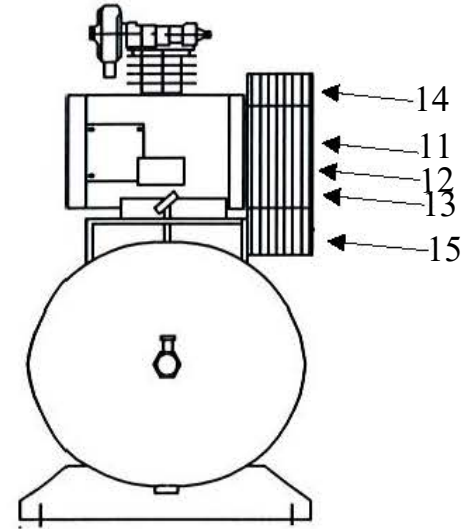

OMEGA COMPRESSORS

For us, it's not just business. It's personal.

FS-0220

Spare Parts List

Ref. No.	Description	Part Number	Qty.
1	Horizontal Receiver	AR-H20	1
2	Ball Valve	BV-25	1
3	Ball Valve	BV-50	1
4	Premium Gauge	GAD-20K2-300	1
5	Safety Valve	SV25-140	1
6	Pressure Switch	PSHD-U3050	1
7	Check Valve	CV-N5050ST	1
8	Pump	PK-60	1
9	Motor	MO-02-01	1
		MO-02-02	1
		MO-02-03	1
		MO-02-04	1
		MO-02-05	1
10	Magnetic Starter	MS-02-01	1
		MS-02-02	1
		MS-02-03	1
		MS-02-04	1
		MS-02-05	1
11	Sheave/Pulley	MAL64	1
12	Bushing	LX7/8	1
13	A52 Belt	VBA52	1
14	Belt Guard	3426092	1
15	Bottom of Belt Guard	3427201	1

OMEGA COMPRESSORS

For us, it's not just business. It's personal.

MODEL : PK-60

SPARE PARTS LIST

NO : QC-1807

REF. NO.	DESCRIPTION	PART NO.	QTY.	REF. NO.	DESCRIPTION	PART NO.	QTY.
1	Cylinder head	3101045	2	16	Bearing	2N35-6205Z	1
2	Allen bolt set	3B01-M06*040V	8	17	Rear bearing seat gasket	2G06-008	1
3	In. & Ex. valve assembly	3B13-K5065C	2	18	Oil seal	2N50-TC24*47*07	1
4	Double head screw set	3B11-001-A	8	19	Rear bearing seat	3311034	1
5	Cylinder	3201035	2	20	Breathing cover	2321008	1
6	Cylinder gasket	2G04-003	2	21	Hexagon bolt	2B00-SM08*020	4
7	Piston ring set	3B32-65N	2	22	Pulley	3PBF-105A124	1
8	Piston set	3B31-65N	2	23	Plate washer	2B30-08*35*35	1
9	Rod set	3B33-H20601	2	24	Hexagon bolt set	3B00-SM08*035AV	1
10	Crankcase	3301015	1	25	Exhaust elbow	2N06-04T04H02T	1
11	Oil draining plug	2N33-001	1	26	Exhaust three way pipe	2N09-04H04T04H1C	1
12	Oil sight gauge set	2303012A	1	27	Exhaust tube set	3B2-04*240	1
13	Oil filling plug set	2319003A	1	28	Air filter set	2140020A	2
14	Bearing	2N35-6204	1	29	Filter element	2142013	2
15	Crankshaft & balancer	3304038	1	30	Oil draining plug	2N33-002	1