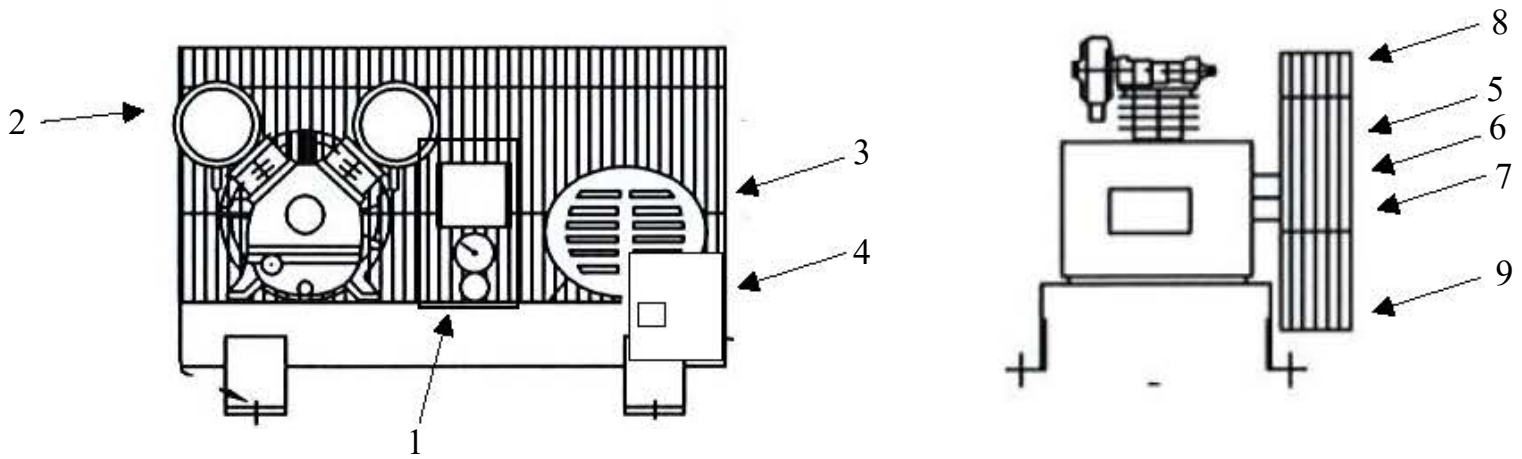

OMEGA COMPRESSORS

For us, it's not just business. It's personal.

FS-01500

Spare Parts List

Ref. No.	Description	Part Number	Qty.
1	FS-ACG Includes: Premium Gauge Safety Valve Pressure Switch Check Valve	GAL-25B2-300 (1qty) SV25-140 (1qty) PSHD-U3050 (1qty) CV-IL50 (1qty)	1
2	Pump	PK-60	1
3	Motor	MO-015-01	1
		MO-015-02	1
		MO-015-03	1
		MO-015-04	1
		MO-015-05	1
4	Magnetic Starter	MS-015-01	1
		MS-015-02	1
		MS-015-03	1
		MS-015-04	1
		MS-015-05	1
5	Sheave/Pulley	MAL47	1
6	Bushing	LX7/8	1
7	A50 Belt	VBA50	1
8	Belt Guard	3426092	1
9	Bottom of Belt Guard	3427201	1

OMEGA COMPRESSORS

For us, it's not just business. It's personal.

MODEL : PK-60

SPARE PARTS LIST

NO : QC-1807

REF. NO.	DESCRIPTION	PART NO.	QTY.	REF. NO.	DESCRIPTION	PART NO.	QTY.
1	Cylinder head	3101045	2	16	Bearing	2N35-6205Z	1
2	Allen bolt set	3B01-M06*040V	8	17	Rear bearing seat gasket	2G06-008	1
3	In. & Ex. valve assembly	3B13-K5065C	2	18	Oil seal	2N50-TC24*47*07	1
4	Double head screw set	3B11-001-A	8	19	Rear bearing seat	3311034	1
5	Cylinder	3201035	2	20	Breathing cover	2321008	1
6	Cylinder gasket	2G04-003	2	21	Hexagon bolt	2B00-SM08*020	4
7	Piston ring set	3B32-65N	2	22	Pulley	3PBF-105A124	1
8	Piston set	3B31-65N	2	23	Plate washer	2B30-08*35*35	1
9	Rod set	3B33-H20601	2	24	Hexagon bolt set	3B00-SM08*035AV	1
10	Crankcase	3301015	1	25	Exhaust elbow	2N06-04T04H02T	1
11	Oil draining plug	2N33-001	1	26	Exhaust three way pipe	2N09-04H04T04H1C	1
12	Oil sight gauge set	2303012A	1	27	Exhaust tube set	3B2-04*240	1
13	Oil filling plug set	2319003A	1	28	Air filter set	2140020A	2
14	Bearing	2N35-6204	1	29	Filter element	2142013	2
15	Crankshaft & balancer	3304038	1	30	Oil draining plug	2N33-002	1