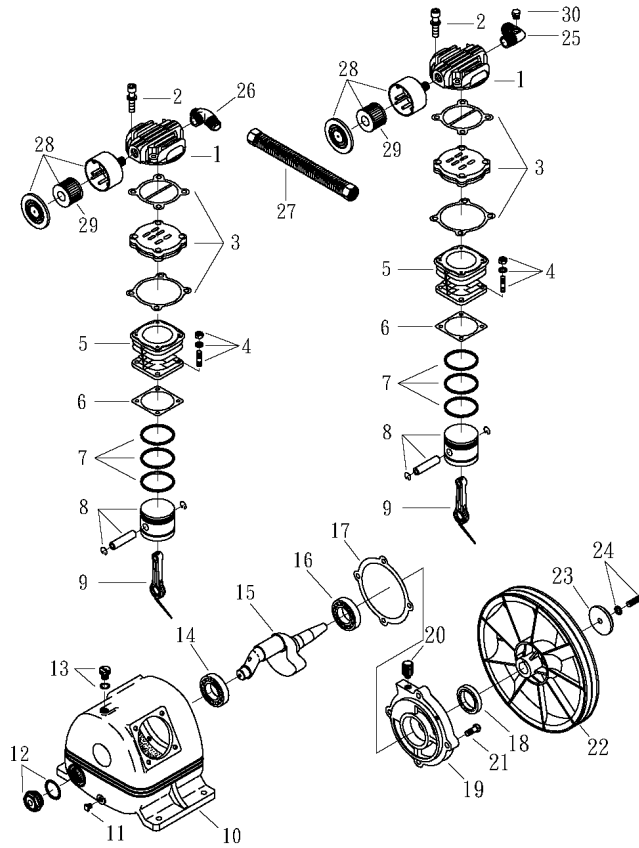

OMEGA COMPRESSORS

For us, it's not just business. It's personal.

FS-01500

Spare Parts List

Ref. No.	Description	Part Number	Qty.
1	FS-ACG Includes: Premium Gauge Safety Valve Pressure Switch Check Valve	GAL-25B2-300 (1qty) SV25-140 (1qty) PSHD-U3050 (1qty) CV-IL50 (1qty)	1
2	Pump	PK-60	1
3	Motor	MO-015-01	1
		MO-015-02	1
		MO-015-03	1
		MO-015-04	1
		MO-015-05	1
4	Magnetic Starter	MS-015-01	1
		MS-015-02	1
		MS-015-03	1
		MS-015-04	1
		MS-015-05	1
5	Sheave/Pulley	MAL47	1
6	Bushing	LX7/8	1
7	A50 Belt	VBA50	1
8	Belt Guard	3426092	1
9	Bottom of Belt Guard	3427201	1

OMEGA COMPRESSORS

For us, it's not just business. It's personal.

MODEL : PK-60

SPARE PARTS LIST

NO : QC-1807

REF. NO.	DESCRIPTION	PART NO.	QTY.	REF. NO.	DESCRIPTION	PART NO.	QTY.
1	Cylinder head	3101045	2	16	Bearing	2N35-6205Z	1
2	Allen bolt set	3B01-M06*040V	8	17	Rear bearing seat gasket	2G06-008	1
3	In. & Ex. valve assembly	3B13-K5065C	2	18	Oil seal	2N50-TC24*47*07	1
4	Double head screw set	3B11-001-A	8	19	Rear bearing seat	3311034	1
5	Cylinder	3201035	2	20	Breathing cover	2321008	1
6	Cylinder gasket	2G04-003	2	21	Hexagon bolt	2B00-SM08*020	4
7	Piston ring set	3B32-65N	2	22	Pulley	3PBF-105A124	1
8	Piston set	3B31-65N	2	23	Plate washer	2B30-08*35*35	1
9	Rod set	3B33-H20601	2	24	Hexagon bolt set	3B00-SM08*035AV	1
10	Crankcase	3301015	1	25	Exhaust elbow	2N06-04T04H02T	1
11	Oil draining plug	2N33-001	1	26	Exhaust three way pipe	2N09-04H04T04H1C	1
12	Oil sight gauge set	2303012A	1	27	Exhaust tube set	3B2-04*240	1
13	Oil filling plug set	2319003A	1	28	Air filter set	2140020A	2
14	Bearing	2N35-6204	1	29	Filter element	2142013	2
15	Crankshaft & balancer	3304038	1	30	Oil draining plug	2N33-002	1