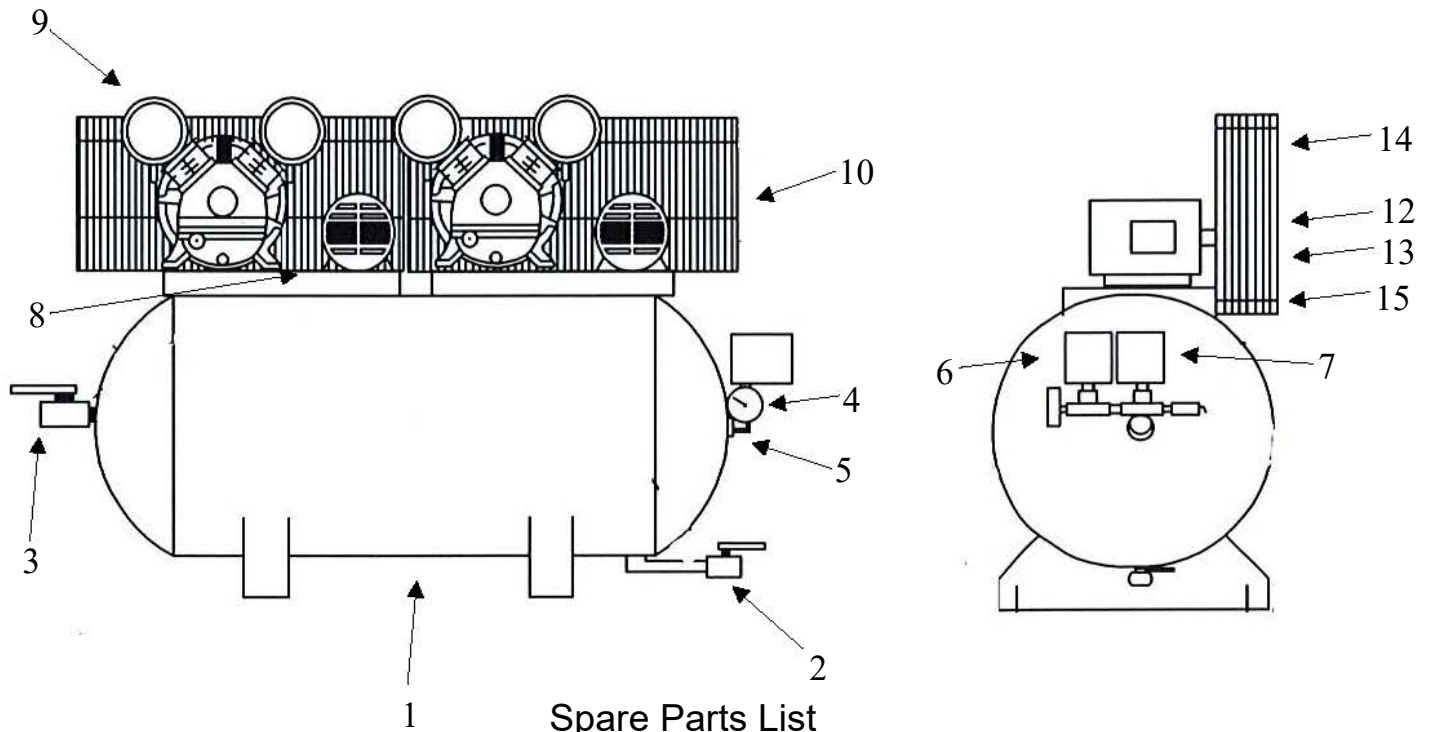

## Spare Parts List

Ref. No.	Description	Part Number	Qty.
1	Horizontal Receiver	AR-DH80	1
2	Ball Valve	BV-25	1
3	Ball Valve	BV-75	1
4	Premium Gauge	GAD-20B2-300	1
5	Safety Valve	SV25-140	1
6	Lead Pressure Switch	PSHD-U7090	1
7	Lag Pressure Switch	PSHD-6080	1
8	Check Valve	CV-N5075ST	2
9	Pump	PK-50	2
10	Motor	MT-075-01	2
		MT-075-02	2
		MT-075-03	2
		MT-075-04	2
		MT-075-05	2
11	Alternating Panel*	ALT-075-01	1
		ALT-075-02	1
		ALT-075-03	1
		ALT-075-04	1
		ALT-075-05	1
12	Sheave/Pulley	MA40X5/8	2
13	A52 Belt	VBA52	2
14	Belt Guard	3426092	2
15	Bottom of Belt Guard	3427201	2

\*Alternating Panel shipped loose

## SPARE PARTS LIST

NO : QC-1807

REF. NO.	DESCRIPTION	PART NO.	QTY.	REF. NO.	DESCRIPTION	PART NO.	QTY.
1	Cylinder head	3101084A	2	16	Bearing	2N35-6205Z	1
2	Allen bolt set	3B01-M06*040V	8	17	Rear bearing seat gasket	2G06-008	1
3	In. & Ex. valve assembly	3B13-K5051C	2	18	Oil seal	2N50-TC24*47*07	1
4	Double head screw set	3B11-001-A	8	19	Rear bearing seat	3311034	1
5	Cylinder	3201036	2	20	Breathing cover	2321008	1
6	Cylinder gasket	2G04-002	2	21	Hexagon bolt	2B00-SM08*020	4
7	Piston ring set	3B32-51N	2	22	Pulley	3PBF-105A124	1
8	Piston set	3B31-51N	2	23	Plate washer	2B30-08*35*35	1
9	Rod set	3B33-H1048	2	24	Hexagon bolt set	3B00-SM08*035AV	1
10	Crankcase	3301014	1	25	Exhaust elbow	2N06-04T04H	1
11	Oil draining plug	2N33-001	1	26	Exhaust three way pipe	2N09-04H04T04H1C	1
12	Oil sight gauge set	2303012A	1	27	Exhaust tube set	3B2-04*225	1
13	Oil filling plug set	2319003A	1	28	Air filter set	2140020A	2
14	Bearing	2N35-6204	1	29	Filter element	2142013	2
15	Crankshaft & balancer	3304038	1				