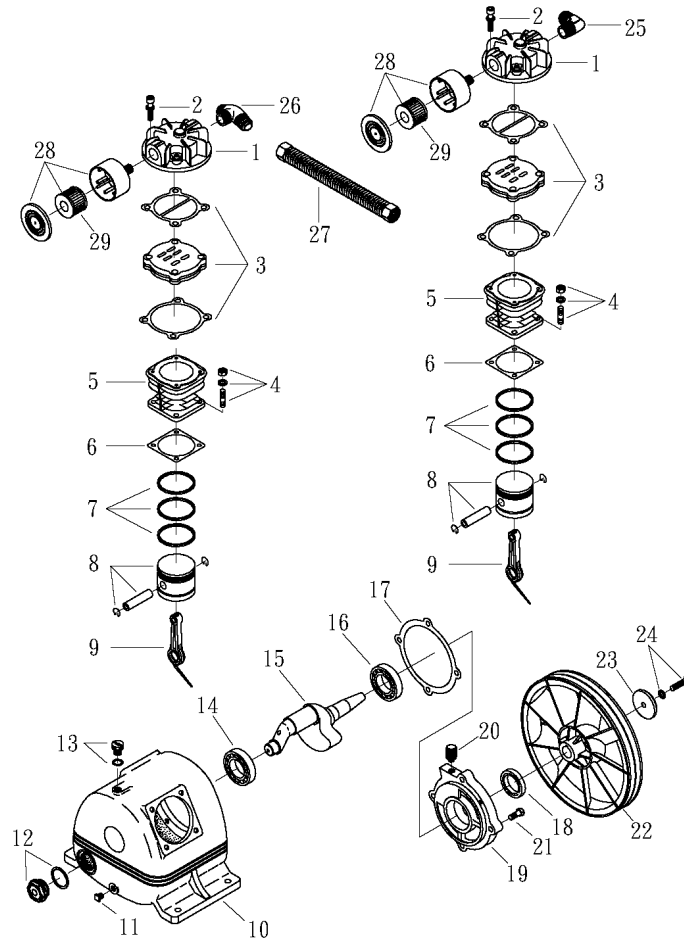

## Spare Parts List

Ref. No.	Description	Part Number	Qty.
1	Horizontal Receiver	AR-DH80	1
2	Ball Valve	BV-25	1
3	Ball Valve	BV-75	1
4	Premium Gauge	GAD-20B2-300	1
5	Safety Valve	SV25-140	1
6	Lead Pressure Switch	PSHD-U7090	1
7	Lag Pressure Switch	PSHD-6080	1
8	Check Valve	CV-N5075ST	2
9	Pump	PK-50	2
10	Motor	MT-075-01	2
		MT-075-02	2
		MT-075-03	2
		MT-075-04	2
		MT-075-05	2
11	Alternating Panel*	ALT-075-01	1
		ALT-075-02	1
		ALT-075-03	1
		ALT-075-04	1
		ALT-075-05	1
12	Sheave/Pulley	MA40X5/8	2
13	A52 Belt	VBA52	2
14	Belt Guard	3426092	2
15	Bottom of Belt Guard	3427201	2

\*Alternating Panel shipped loose

## SPARE PARTS LIST

NO : QC-1807

REF. NO.	DESCRIPTION	PART NO.	QTY.	REF. NO.	DESCRIPTION	PART NO.	QTY.
1	Cylinder head	3101084A	2	16	Bearing	2N35-6205Z	1
2	Allen bolt set	3B01-M06*040V	8	17	Rear bearing seat gasket	2G06-008	1
3	In. & Ex. valve assembly	3B13-K5051C	2	18	Oil seal	2N50-TC24*47*07	1
4	Double head screw set	3B11-001-A	8	19	Rear bearing seat	3311034	1
5	Cylinder	3201036	2	20	Breathing cover	2321008	1
6	Cylinder gasket	2G04-002	2	21	Hexagon bolt	2B00-SM08*020	4
7	Piston ring set	3B32-51N	2	22	Pulley	3PBF-105A124	1
8	Piston set	3B31-51N	2	23	Plate washer	2B30-08*35*35	1
9	Rod set	3B33-H1048	2	24	Hexagon bolt set	3B00-SM08*035AV	1
10	Crankcase	3301014	1	25	Exhaust elbow	2N06-04T04H	1
11	Oil draining plug	2N33-001	1	26	Exhaust three way pipe	2N09-04H04T04H1C	1
12	Oil sight gauge set	2303012A	1	27	Exhaust tube set	3B2-04*225	1
13	Oil filling plug set	2319003A	1	28	Air filter set	2140020A	2
14	Bearing	2N35-6204	1	29	Filter element	2142013	2
15	Crankshaft & balancer	3304038	1				