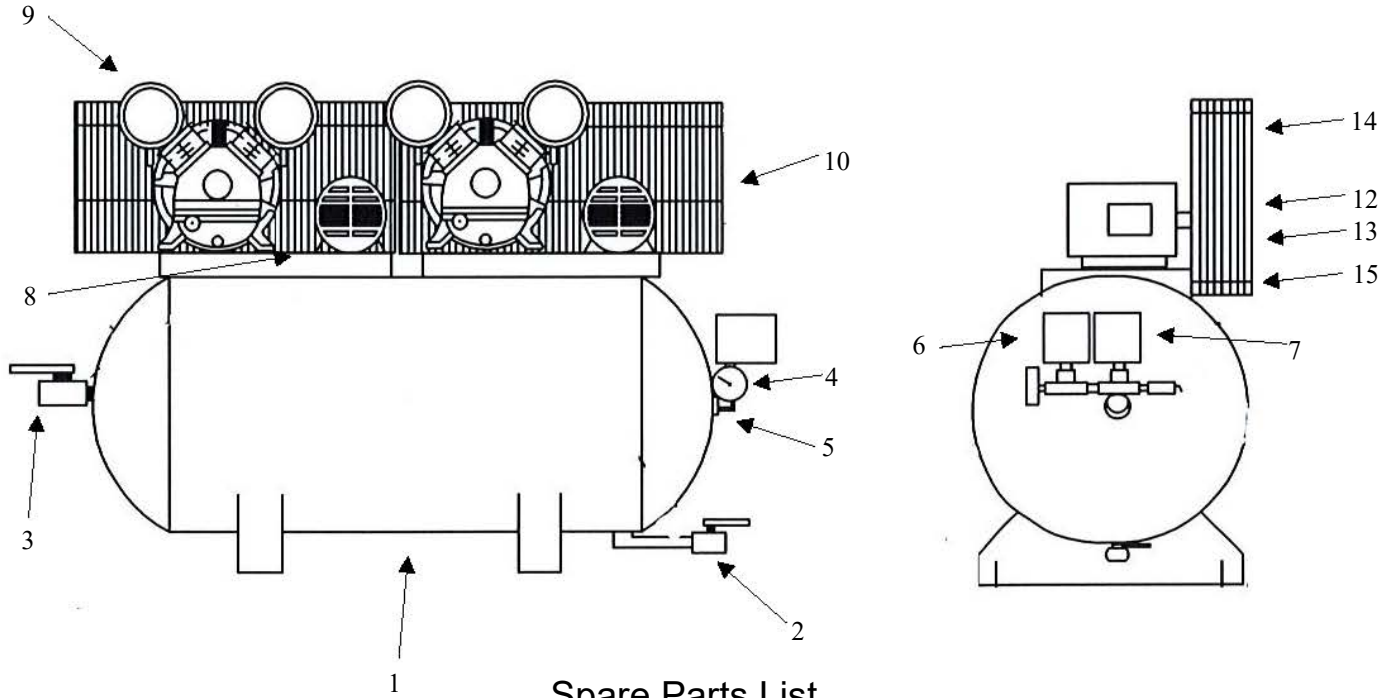

OMEGA COMPRESSORS

For us, it's not just business. It's personal.

CC-DX-07560

Spare Parts List

Ref. No.	Description	Part Number	Qty.
1	Horizontal Receiver	AR-DH60	1
2	Ball Valve	BV-25	1
3	Ball Valve	BV-75	1
4	Premium Gauge	GAD-20B2-300	1
5	Safety Valve	SV25-140	1
6	Lead Pressure Switch	PSHD-U7090	1
7	Lag Pressure Switch	PSHD-6080	1
8	Check Valve	CV-N5050ST	2
9	Pump	PK-50	2
10	Motor	MT-075-01	2
		MT-075-02	2
		MT-075-03	2
		MT-075-04	2
		MT-075-05	2
11	Alternating Panel*	ALT-075-01	1
		ALT-075-02	1
		ALT-075-03	1
		ALT-075-04	1
		ALT-075-05	1
12	Sheave/Pulley	MA40X5/8	2
13	A48 Belt	VBA48	2
14	Belt Guard	3426092	2
15	Bottom of Belt Guard	3427201	2

*Alternating Panel shipped loose

OMEGA COMPRESSORS

For us, it's not just business. It's personal.

MODEL : PK-50

SPARE PARTS LIST

NO : QC-1807

REF. NO.	DESCRIPTION	PART NO.	QTY.	REF. NO.	DESCRIPTION	PART NO.	QTY.
1	Cylinder head	3101084A	2	16	Bearing	2N35-6205Z	1
2	Allen bolt set	3B01-M06*040V	8	17	Rear bearing seat gasket	2G06-008	1
3	In. & Ex. valve assembly	3B13-K5051C	2	18	Oil seal	2N50-TC24*47*07	1
4	Double head screw set	3B11-001-A	8	19	Rear bearing seat	3311034	1
5	Cylinder	3201036	2	20	Breathing cover	2321008	1
6	Cylinder gasket	2G04-002	2	21	Hexagon bolt	2B00-SM08*020	4
7	Piston ring set	3B32-51N	2	22	Pulley	3PBF-105A124	1
8	Piston set	3B31-51N	2	23	Plate washer	2B30-08*35*35	1
9	Rod set	3B33-H1048	2	24	Hexagon bolt set	3B00-SM08*035AV	1
10	Crankcase	3301014	1	25	Exhaust elbow	2N06-04T04H	1
11	Oil draining plug	2N33-001	1	26	Exhaust three way pipe	2N09-04H04T04H1C	1
12	Oil sight gauge set	2303012A	1	27	Exhaust tube set	3B2-04*225	1
13	Oil filling plug set	2319003A	1	28	Air filter set	2140020A	2
14	Bearing	2N35-6204	1	29	Filter element	2142013	2
15	Crankshaft & balancer	3304038	1				