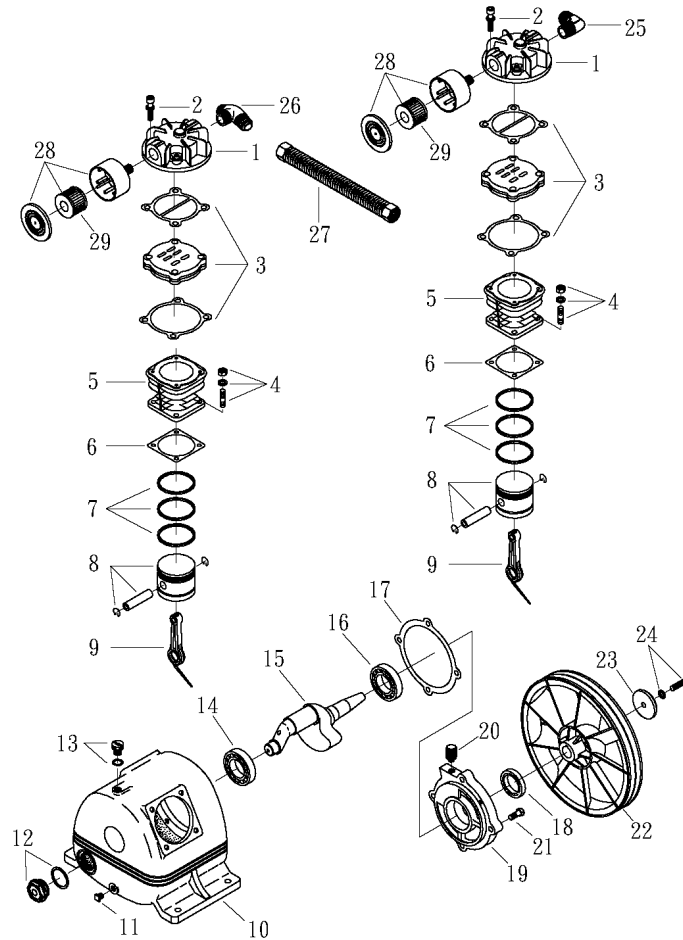

OMEGA COMPRESSORS

For us, it's not just business. It's personal.

CC-DX-07560

Spare Parts List

Ref. No.	Description	Part Number	Qty.
1	Horizontal Receiver	AR-DH60	1
2	Ball Valve	BV-25	1
3	Ball Valve	BV-75	1
4	Premium Gauge	GAD-20B2-300	1
5	Safety Valve	SV25-140	1
6	Lead Pressure Switch	PSHD-U7090	1
7	Lag Pressure Switch	PSHD-6080	1
8	Check Valve	CV-N5050ST	2
9	Pump	PK-50	2
10	Motor	MT-075-01	2
		MT-075-02	2
		MT-075-03	2
		MT-075-04	2
		MT-075-05	2
11	Alternating Panel*	ALT-075-01	1
		ALT-075-02	1
		ALT-075-03	1
		ALT-075-04	1
		ALT-075-05	1
12	Sheave/Pulley	MA40X5/8	2
13	A48 Belt	VBA48	2
14	Belt Guard	3426092	2
15	Bottom of Belt Guard	3427201	2

*Alternating Panel shipped loose

OMEGA COMPRESSORS

For us, it's not just business. It's personal.

MODEL : PK-50

SPARE PARTS LIST

NO : QC-1807

REF. NO.	DESCRIPTION	PART NO.	QTY.	REF. NO.	DESCRIPTION	PART NO.	QTY.
1	Cylinder head	3101084A	2	16	Bearing	2N35-6205Z	1
2	Allen bolt set	3B01-M06*040V	8	17	Rear bearing seat gasket	2G06-008	1
3	In. & Ex. valve assembly	3B13-K5051C	2	18	Oil seal	2N50-TC24*47*07	1
4	Double head screw set	3B11-001-A	8	19	Rear bearing seat	3311034	1
5	Cylinder	3201036	2	20	Breathing cover	2321008	1
6	Cylinder gasket	2G04-002	2	21	Hexagon bolt	2B00-SM08*020	4
7	Piston ring set	3B32-51N	2	22	Pulley	3PBF-105A124	1
8	Piston set	3B31-51N	2	23	Plate washer	2B30-08*35*35	1
9	Rod set	3B33-H1048	2	24	Hexagon bolt set	3B00-SM08*035AV	1
10	Crankcase	3301014	1	25	Exhaust elbow	2N06-04T04H	1
11	Oil draining plug	2N33-001	1	26	Exhaust three way pipe	2N09-04H04T04H1C	1
12	Oil sight gauge set	2303012A	1	27	Exhaust tube set	3B2-04*225	1
13	Oil filling plug set	2319003A	1	28	Air filter set	2140020A	2
14	Bearing	2N35-6204	1	29	Filter element	2142013	2
15	Crankshaft & balancer	3304038	1				