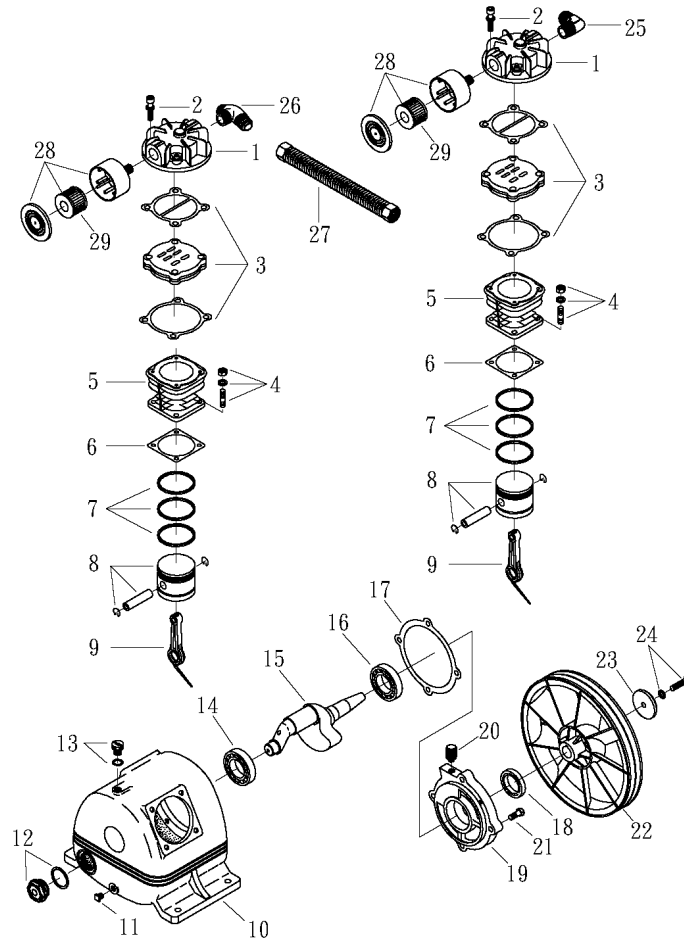

### Spare Parts List

Ref. No.	Description	Part Number	Qty.
1	Horizontal Receiver	AR-DH30	1
2	Ball Valve	BV-25	1
3	Ball Valve	BV-50	1
4	Premium Gauge	GAD-20B2-300	1
5	Safety Valve	SV25-140	1
6	Lead Pressure Switch	PSHD-U7090	1
7	Lag Pressure Switch	PSHD-6080	1
8	Check Valve	CV-N5050ST	2
9	Pump	PK-50	2
10	Motor	MT-075-01	2
		MT-075-02	2
		MT-075-03	2
		MT-075-04	2
		MT-075-05	2
11	Alternating Panel*	ALT-075-01	1
		ALT-075-02	1
		ALT-075-03	1
		ALT-075-04	1
		ALT-075-05	1
12	Sheave/Pulley	MA40X5/8	2
13	A48 Belt	VBA48	2
14	Belt Guard	3426092	2
15	Bottom of Belt Guard	3427201	2

\*Alternating Panel shipped loose

## SPARE PARTS LIST

NO : QC-1807

REF. NO.	DESCRIPTION	PART NO.	QTY.	REF. NO.	DESCRIPTION	PART NO.	QTY.
1	Cylinder head	3101084A	2	16	Bearing	2N35-6205Z	1
2	Allen bolt set	3B01-M06*040V	8	17	Rear bearing seat gasket	2G06-008	1
3	In. & Ex. valve assembly	3B13-K5051C	2	18	Oil seal	2N50-TC24*47*07	1
4	Double head screw set	3B11-001-A	8	19	Rear bearing seat	3311034	1
5	Cylinder	3201036	2	20	Breathing cover	2321008	1
6	Cylinder gasket	2G04-002	2	21	Hexagon bolt	2B00-SM08*020	4
7	Piston ring set	3B32-51N	2	22	Pulley	3PBF-105A124	1
8	Piston set	3B31-51N	2	23	Plate washer	2B30-08*35*35	1
9	Rod set	3B33-H1048	2	24	Hexagon bolt set	3B00-SM08*035AV	1
10	Crankcase	3301014	1	25	Exhaust elbow	2N06-04T04H	1
11	Oil draining plug	2N33-001	1	26	Exhaust three way pipe	2N09-04H04T04H1C	1
12	Oil sight gauge set	2303012A	1	27	Exhaust tube set	3B2-04*225	1
13	Oil filling plug set	2319003A	1	28	Air filter set	2140020A	2
14	Bearing	2N35-6204	1	29	Filter element	2142013	2
15	Crankshaft & balancer	3304038	1				