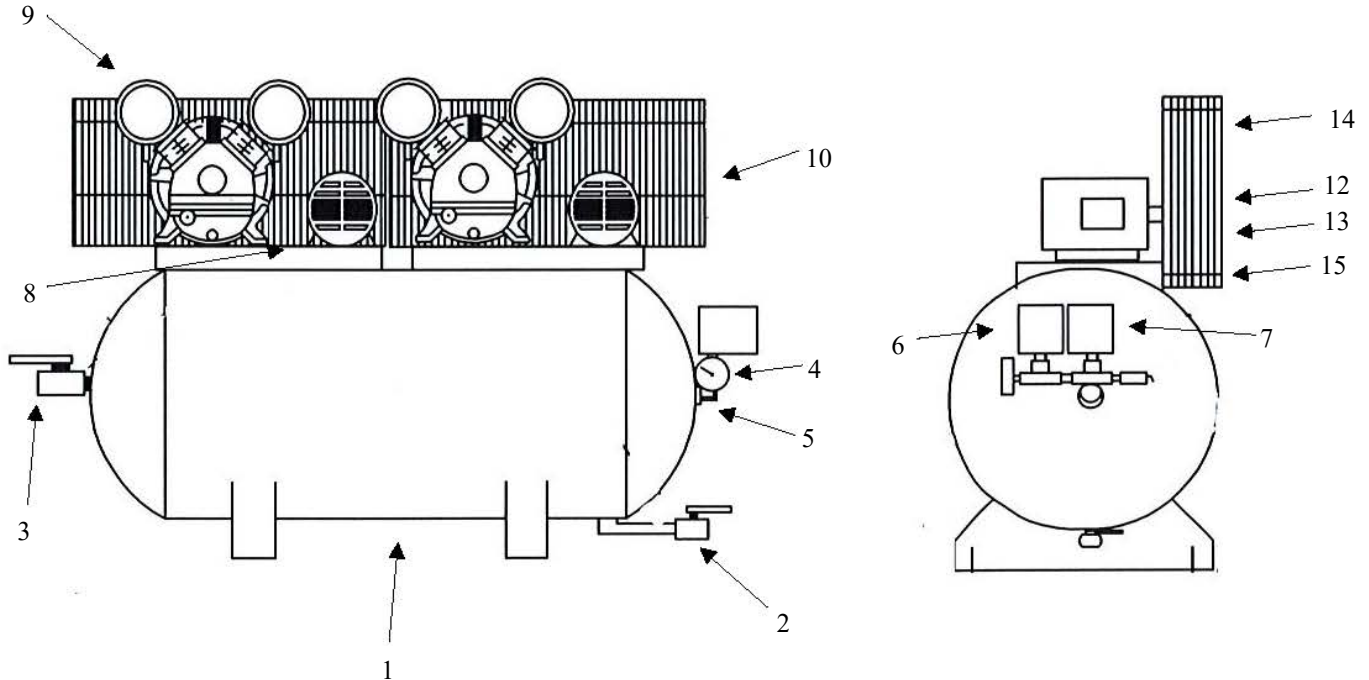

### Spare Parts List

Ref. No.	Description	Part Number	Qty.
1	Horizontal Receiver	AR-DH30	1
2	Ball Valve	BV-25	1
3	Ball Valve	BV-50	1
4	Premium Gauge	GAD-20B2-300	1
5	Safety Valve	SV25-140	1
6	Lead Pressure Switch	PSHD-U7090	1
7	Lag Pressure Switch	PSHD-6080	1
8	Check Valve	CV-N5050ST	2
9	Pump	PK-50	2
10	Motor	MT-075-01	2
		MT-075-02	2
		MT-075-03	2
		MT-075-04	2
		MT-075-05	2
11	Alternating Panel*	ALT-075-01	1
		ALT-075-02	1
		ALT-075-03	1
		ALT-075-04	1
		ALT-075-05	1
12	Sheave/Pulley	MA40X5/8	2
13	A48 Belt	VBA48	2
14	Belt Guard	3426092	2
15	Bottom of Belt Guard	3427201	2

## SPARE PARTS LIST

NO : QC-1807

REF. NO.	DESCRIPTION	PART NO.	QTY.	REF. NO.	DESCRIPTION	PART NO.	QTY.
1	Cylinder head	3101084A	2	16	Bearing	2N35-6205Z	1
2	Allen bolt set	3B01-M06*040V	8	17	Rear bearing seat gasket	2G06-008	1
3	In. & Ex. valve assembly	3B13-K5051C	2	18	Oil seal	2N50-TC24*47*07	1
4	Double head screw set	3B11-001-A	8	19	Rear bearing seat	3311034	1
5	Cylinder	3201036	2	20	Breathing cover	2321008	1
6	Cylinder gasket	2G04-002	2	21	Hexagon bolt	2B00-SM08*020	4
7	Piston ring set	3B32-51N	2	22	Pulley	3PBF-105A124	1
8	Piston set	3B31-51N	2	23	Plate washer	2B30-08*35*35	1
9	Rod set	3B33-H1048	2	24	Hexagon bolt set	3B00-SM08*035AV	1
10	Crankcase	3301014	1	25	Exhaust elbow	2N06-04T04H	1
11	Oil draining plug	2N33-001	1	26	Exhaust three way pipe	2N09-04H04T04H1C	1
12	Oil sight gauge set	2303012A	1	27	Exhaust tube set	3B2-04*225	1
13	Oil filling plug set	2319003A	1	28	Air filter set	2140020A	2
14	Bearing	2N35-6204	1	29	Filter element	2142013	2
15	Crankshaft & balancer	3304038	1				