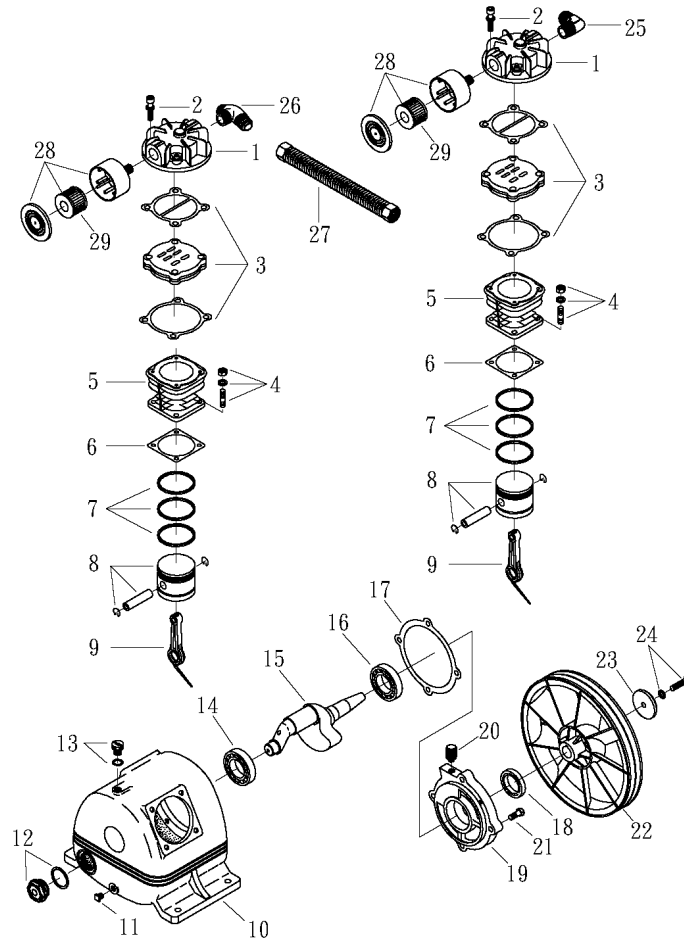

## Spare Parts List

Ref. No.	Description	Part Number	Qty.
1	Horizontal Receiver	AR-DH60	1
2	Ball Valve	BV-25	1
3	Ball Valve	BV-75	1
4	Premium Gauge	GAD-20B2-300	1
5	Safety Valve	SV25-140	1
6	Lead Pressure Switch	PSHD-U7090	1
7	Lag Pressure Switch	PSHD-6080	1
8	Check Valve	CV-N5050ST	2
9	Pump	PK-50	2
10	Motor	MT-05-01	2
		MT-05-02	2
		MT-05-03	2
		MT-05-04	2
		MT-05-05	2
11	Alternating Panel*	ALT-05-01	1
		ALT-05-02	1
		ALT-05-03	1
		ALT-05-04	1
		ALT-05-05	1
12	Sheave/Pulley	MA30X5/8	2
13	A46 Belt	VBA46	2
14	Belt Guard	3426092	2
15	Bottom of Belt Guard	3427201	2

\*Alternating Panel shipped loose

## SPARE PARTS LIST

NO : QC-1807

REF. NO.	DESCRIPTION	PART NO.	QTY.	REF. NO.	DESCRIPTION	PART NO.	QTY.
1	Cylinder head	3101084A	2	16	Bearing	2N35-6205Z	1
2	Allen bolt set	3B01-M06*040V	8	17	Rear bearing seat gasket	2G06-008	1
3	In. & Ex. valve assembly	3B13-K5051C	2	18	Oil seal	2N50-TC24*47*07	1
4	Double head screw set	3B11-001-A	8	19	Rear bearing seat	3311034	1
5	Cylinder	3201036	2	20	Breathing cover	2321008	1
6	Cylinder gasket	2G04-002	2	21	Hexagon bolt	2B00-SM08*020	4
7	Piston ring set	3B32-51N	2	22	Pulley	3PBF-105A124	1
8	Piston set	3B31-51N	2	23	Plate washer	2B30-08*35*35	1
9	Rod set	3B33-H1048	2	24	Hexagon bolt set	3B00-SM08*035AV	1
10	Crankcase	3301014	1	25	Exhaust elbow	2N06-04T04H	1
11	Oil draining plug	2N33-001	1	26	Exhaust three way pipe	2N09-04H04T04H1C	1
12	Oil sight gauge set	2303012A	1	27	Exhaust tube set	3B2-04*225	1
13	Oil filling plug set	2319003A	1	28	Air filter set	2140020A	2
14	Bearing	2N35-6204	1	29	Filter element	2142013	2
15	Crankshaft & balancer	3304038	1				