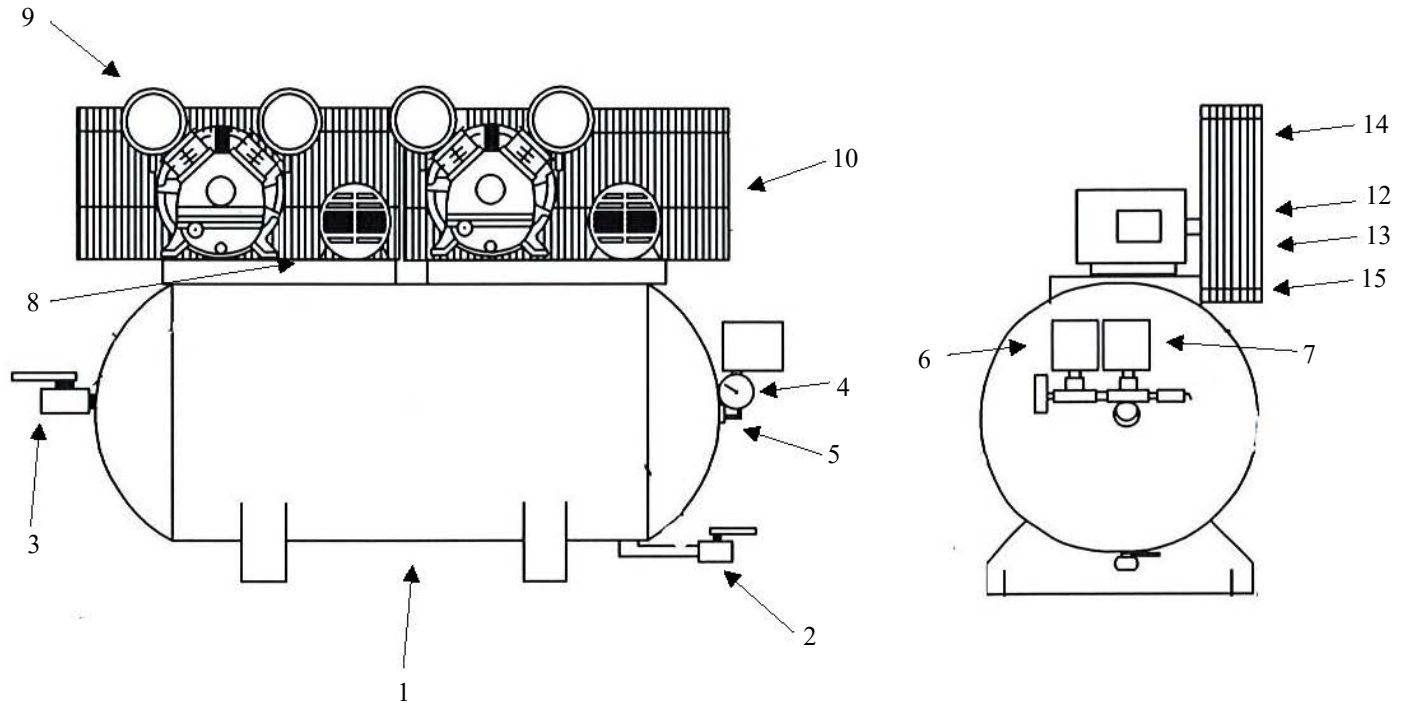

## Spare Parts List

Ref. No.	Description	Part Number	Qty.
1	Horizontal Receiver	AR-DH60	1
2	Ball Valve	BV-25	1
3	Ball Valve	BV-75	1
4	Premium Gauge	GAD-20B2-300	1
5	Safety Valve	SV25-140	1
6	Lead Pressure Switch	PSHD-U7090	1
7	Lag Pressure Switch	PSHD-6080	1
8	Check Valve	CV-N5050ST	2
9	Pump	PK-50	2
10	Motor	MT-05-01	2
		MT-05-02	2
		MT-05-03	2
		MT-05-04	2
		MT-05-05	2
11	Alternating Panel*	ALT-05-01	1
		ALT-05-02	1
		ALT-05-03	1
		ALT-05-04	1
		ALT-05-05	1
12	Sheave/Pulley	MA30X5/8	2
13	A46 Belt	VBA46	2
14	Belt Guard	3426092	2
15	Bottom of Belt Guard	3427201	2

\*Alternating Panel shipped loose

## SPARE PARTS LIST

NO : QC-1807

REF. NO.	DESCRIPTION	PART NO.	QTY.	REF. NO.	DESCRIPTION	PART NO.	QTY.
1	Cylinder head	3101084A	2	16	Bearing	2N35-6205Z	1
2	Allen bolt set	3B01-M06*040V	8	17	Rear bearing seat gasket	2G06-008	1
3	In. & Ex. valve assembly	3B13-K5051C	2	18	Oil seal	2N50-TC24*47*07	1
4	Double head screw set	3B11-001-A	8	19	Rear bearing seat	3311034	1
5	Cylinder	3201036	2	20	Breathing cover	2321008	1
6	Cylinder gasket	2G04-002	2	21	Hexagon bolt	2B00-SM08*020	4
7	Piston ring set	3B32-51N	2	22	Pulley	3PBF-105A124	1
8	Piston set	3B31-51N	2	23	Plate washer	2B30-08*35*35	1
9	Rod set	3B33-H1048	2	24	Hexagon bolt set	3B00-SM08*035AV	1
10	Crankcase	3301014	1	25	Exhaust elbow	2N06-04T04H	1
11	Oil draining plug	2N33-001	1	26	Exhaust three way pipe	2N09-04H04T04H1C	1
12	Oil sight gauge set	2303012A	1	27	Exhaust tube set	3B2-04*225	1
13	Oil filling plug set	2319003A	1	28	Air filter set	2140020A	2
14	Bearing	2N35-6204	1	29	Filter element	2142013	2
15	Crankshaft & balancer	3304038	1				