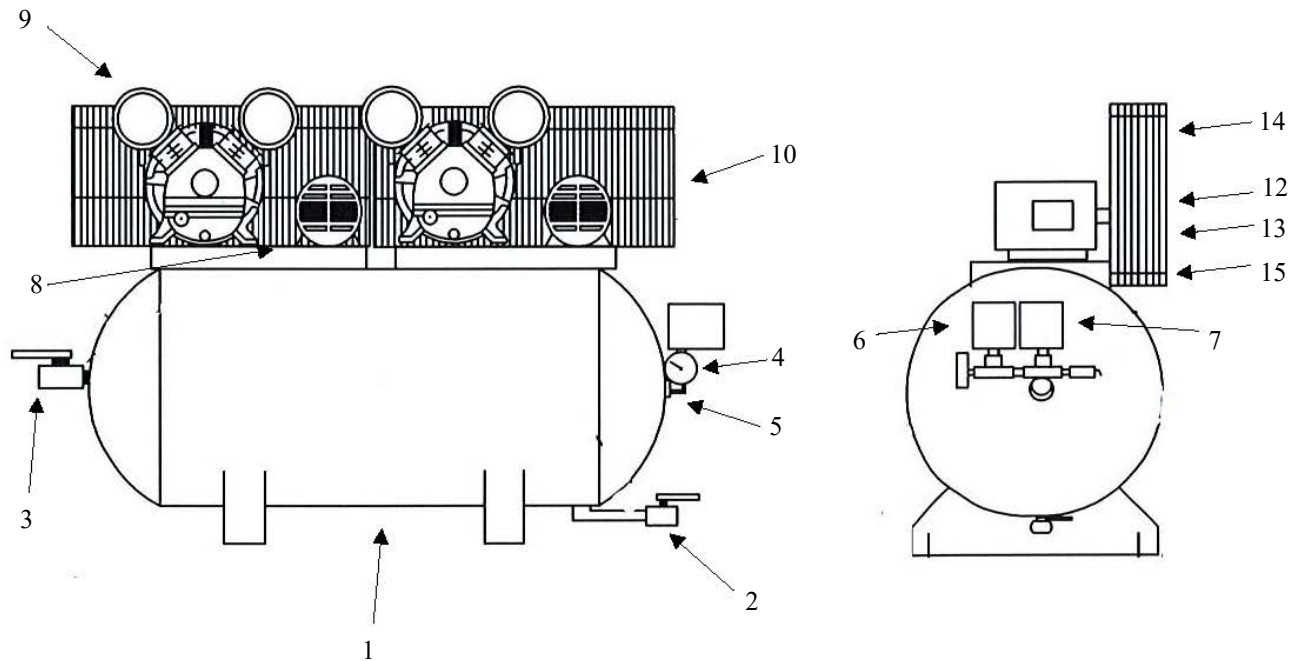

OMEGA COMPRESSORS

For us, it's not just business. It's personal.

CC-DX-0530

Spare Parts List

| Ref. No. | Description | Part Number | Qty. |
|----------|----------------------|--------------|------|
| 1 | Horizontal Receiver | AR-DH30 | 1 |
| 2 | Ball Valve | BV-25 | 1 |
| 3 | Ball Valve | BV-50 | 1 |
| 4 | Premium Gauge | GAD-20B2-300 | 1 |
| 5 | Safety Valve | SV25-140 | 1 |
| 6 | Lead Pressure Switch | PSHD-U7090 | 1 |
| 7 | Lag Pressure Switch | PSHD-6080 | 1 |
| 8 | Check Valve | CV-N5050ST | 2 |
| 9 | Pump | PK-50 | 2 |
| 10 | Motor | MT-05-01 | 2 |
| | | MT-05-02 | 2 |
| | | MT-05-03 | 2 |
| | | MT-05-04 | 2 |
| | | MT-05-05 | 2 |
| 11 | Alternating Panel* | ALT-05-01 | 1 |
| | | ALT-05-02 | 1 |
| | | ALT-05-03 | 1 |
| | | ALT-05-04 | 1 |
| | | ALT-05-05 | 1 |
| 12 | Sheave/Pulley | MA30X5/8 | 2 |
| 13 | A47 Belt | VB.A47 | 2 |
| 14 | Belt Guard | 3426092 | 2 |
| 15 | Bottom of Belt Guard | 3427201 | 2 |