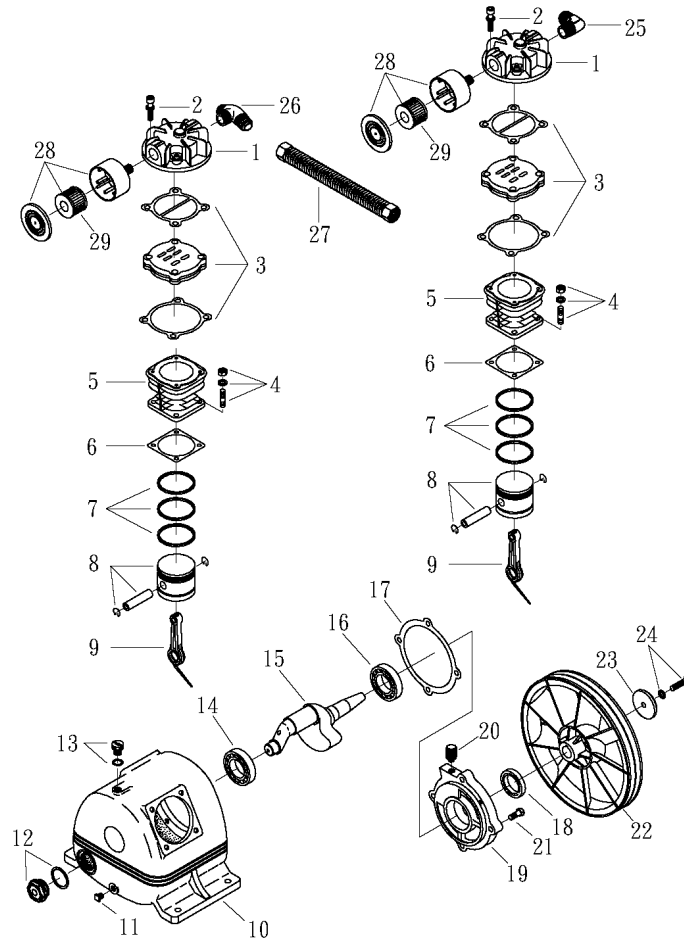

OMEGA COMPRESSORS

For us, it's not just business. It's personal.

MODEL : PK-50

SPARE PARTS LIST

NO : QC-1807

REF. NO.	DESCRIPTION	PART NO.	QTY.	REF. NO.	DESCRIPTION	PART NO.	QTY.
1	Cylinder head	3101084A	2	16	Bearing	2N35-6205Z	1
2	Allen bolt set	3B01-M06*040V	8	17	Rear bearing seat gasket	2G06-008	1
3	In. & Ex. valve assembly	3B13-K5051C	2	18	Oil seal	2N50-TC24*47*07	1
4	Double head screw set	3B11-001-A	8	19	Rear bearing seat	3311034	1
5	Cylinder	3201036	2	20	Breathing cover	2321008	1
6	Cylinder gasket	2G04-002	2	21	Hexagon bolt	2B00-SM08*020	4
7	Piston ring set	3B32-51N	2	22	Pulley	3PBF-105A124	1
8	Piston set	3B31-51N	2	23	Plate washer	2B30-08*35*35	1
9	Rod set	3B33-H1048	2	24	Hexagon bolt set	3B00-SM08*035AV	1
10	Crankcase	3301014	1	25	Exhaust elbow	2N06-04T04H	1
11	Oil draining plug	2N33-001	1	26	Exhaust three way pipe	2N09-04H04T04H1C	1
12	Oil sight gauge set	2303012A	1	27	Exhaust tube set	3B2-04*225	1
13	Oil filling plug set	2319003A	1	28	Air filter set	2140020A	2
14	Bearing	2N35-6204	1	29	Filter element	2142013	2
15	Crankshaft & balancer	3304038	1