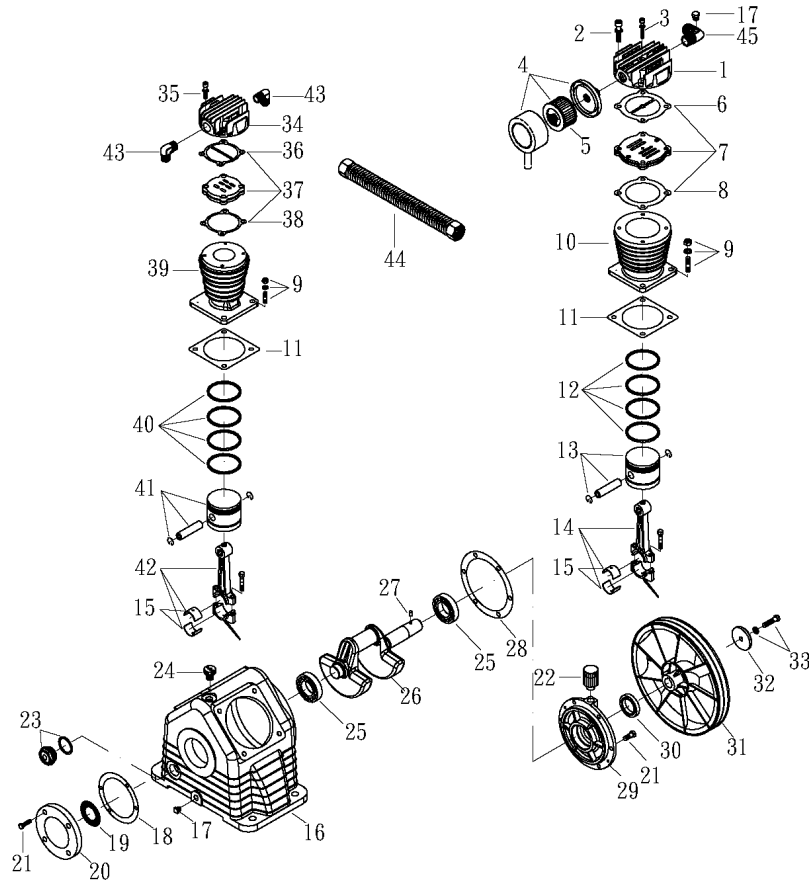

*Alternating Panel shipped loose

OMEGA COMPRESSORS

For us, it's not just business. It's personal.

MODEL : CT-50

SPARE PARTS LIST

NO : QC-1807

REF. NO.	DESCRIPTION	PART NO.	QTY.	REF. NO.	DESCRIPTION	PART NO.	QTY.
1	Cylinder head	3101070	1	24	Oil filling plug set	2319003A	1
2	Allen bolt set	3B01-M10*050V	4	25	Bearing	2N35-6206	2
3	Allen bolt set	3B01-M06*052Z	1	26	Crankshaft & balancer	3304093	1
4	Air filter set	2140009	1	27	Pulley key	2N47-63*09	1
5	Filter element	2142002	1	28	Rear bearing seat gasket	2G06-022	1
6	Cylinder head gasket	2G01-029C	1	29	Rear bearing seat	3311039	1
7	In. & Ex. valve assembly	3B13-K9595	1	30	Oil seal	2N50-TC30*50*11	1
8	Valve seat gasket	2G03-020C	1	31	Pulley	3PBF-160A230M	1
9	Double head screw set	3B11-003-A	8	32	Plate washer	2B34-13*52*14	1
10	Cylinder	3201076	1	33	Hexagon bolt set	3B00-SM12*050V	1
11	Cylinder gasket	2G04-023	2	34	Cylinder head	3101069	1
12	Piston ring set	3B32-CK7595	1	35	Allen bolt set	3B01-M06*040V	4
13	Piston set	3B31-CK7595	1	36	Cylinder head gasket	2G01-015C	1
14	Rod set	3B33-CK7548	1	37	In. & Ex. valve assembly	3B13-K5051C	1
15	Rod bush(2 pieces)	2316010-B	2	38	Valve seat gasket	2G03-011H	1
16	Crankcase	3301112	1	39	Cylinder	3201077	1
17	Oil draining plug	2N33-002	2	40	Piston ring set	3B32-CT5051	1
18	Front bearing seat gasket	2G05-017	1	41	Piston set	3B31-CT5051	1
19	Oil mesh	2352001	1	42	Rod set	3B33-CT5048	1
20	Front bearing seat	3309045A	1	43	Exhaust elbow	2N06-06T06H	2
21	Hexagon bolt	2B00-SM08*025	10	44	Exhaust tube set	3B2-06*710	1
22	Breathing cover	2321008	1	45	Exhaust elbow	2N06-06T06H02T	1
23	Oil sight gauge set	2303016A	1				