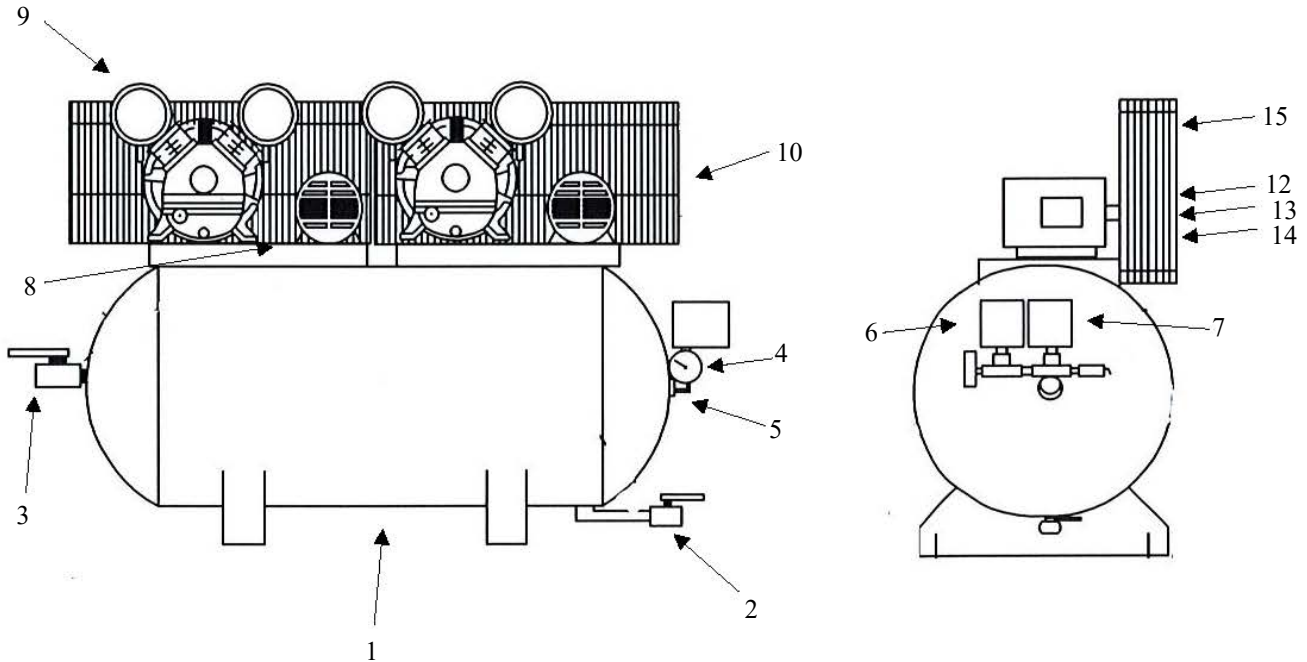

OMEGA COMPRESSORS

For us, it's not just business. It's personal.

CC-DX-0380

Spare Parts List

Ref. No.	Description	Part Number	Qty.
1	Horizontal Receiver	AR-DH80	1
2	Ball Valve	BV-25	1
3	Ball Valve	BV-75	1
4	Premium Gauge	GAD-20B2-300	1
5	Safety Valve	SV25-140	1
6	Lead Pressure Switch	PSHD-U7090	1
7	Lag Pressure Switch	PSHD-6080	1
8	Check Valve	CV-N7575ST	2
9	Pump	CT-50	2
10	Motor	MO-03-01	2
		MO-03-02	2
		MO-03-03	2
		MO-03-04	2
		MO-03-05	2
11	Alternating Panel*	ALT-03-01	1
		ALT-03-02	1
		ALT-03-03	1
		ALT-03-04	1
		ALT-03-05	1
12	Sheave/Pulley	2MAL62	2
13	Bushing	LX1-1/8	2
14	A69 Belt	VBA69	4
15	Belt Guard	BG-2A	2

*Alternating Panel shipped loose