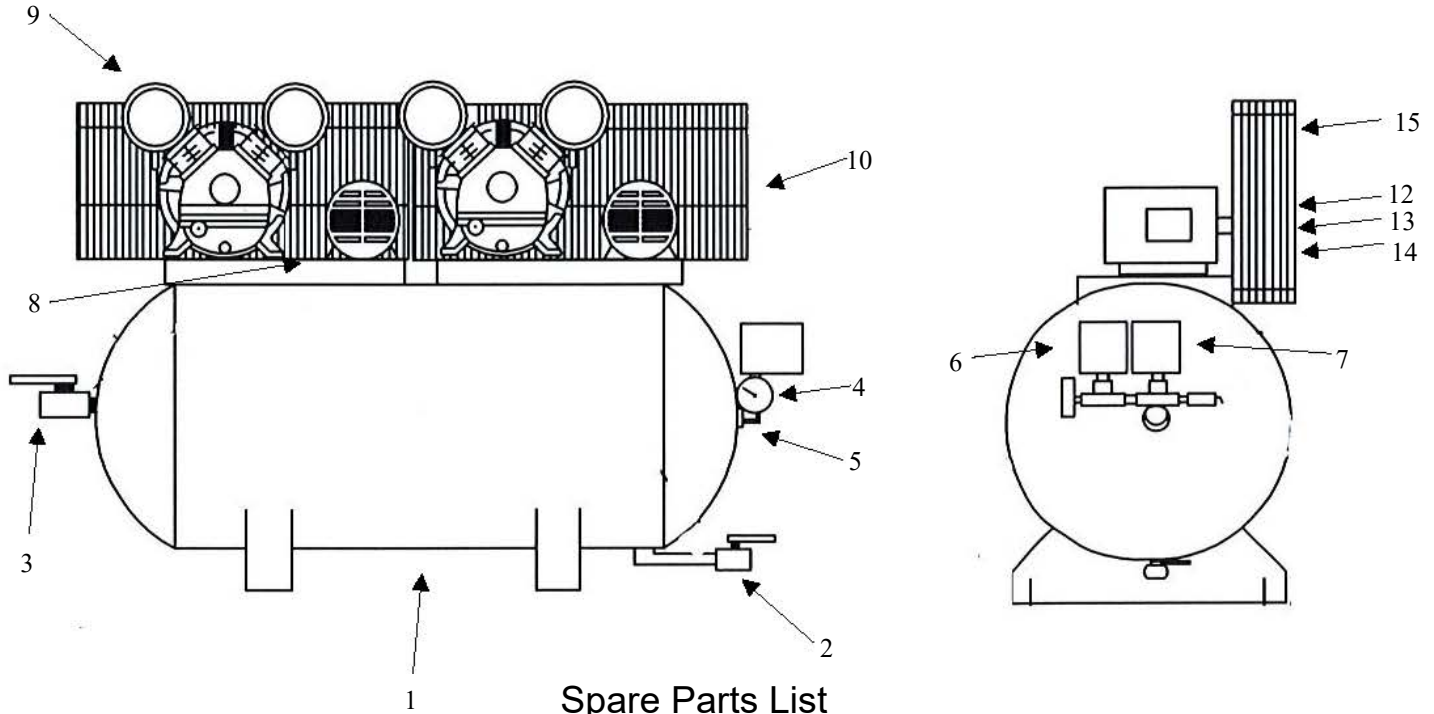

OMEGA COMPRESSORS

For us, it's not just business. It's personal.

CC-DX-03120

Spare Parts List

Ref. No.	Description	Part Number	Qty.
1	Horizontal Receiver	AR-DH120	1
2	Ball Valve	BV-25	1
3	Ball Valve	BV-75	1
4	Premium Gauge	GAD-20B2-300	1
5	Safety Valve	SV25-140	1
6	Lead Pressure Switch	PSHD-U7090	1
7	Lag Pressure Switch	PSHD-6080	1
8	Check Valve	CV-N7575ST	2
9	Pump	CT-50	2
10	Motor	MO-03-01	2
		MO-03-02	2
		MO-03-03	2
		MO-03-04	2
		MO-03-05	2
11	Alternating Panel*	ALT-03-01	1
		ALT-03-02	1
		ALT-03-03	1
		ALT-03-04	1
		ALT-03-05	1
12	Sheave/Pulley	2MAL62	2
13	Bushing	LX1-1/8	2
14	A69 Belt	VBA69	4
15	Belt Guard	BG-2A	2

*Alternating Panel shipped loose