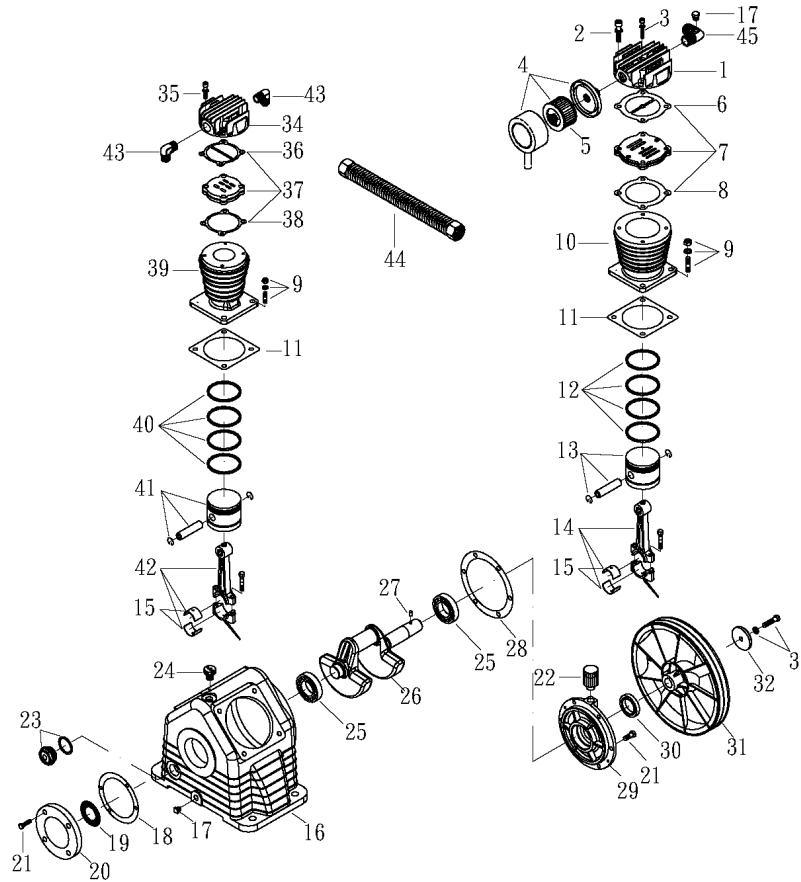

*Alternating Panel shipped loose

OMEGA COMPRESSORS

For us, it's not just business. It's personal.

MODEL : CT-50

SPARE PARTS LIST

NO : QC-1807

REF. NO.	DESCRIPTION	PART NO.	QTY.	REF. NO.	DESCRIPTION	PART NO.	QTY.
1	Cylinder head	3101070	1	24	Oil filling plug set	2319003A	1
2	Allen bolt set	3B01-M10*050V	4	25	Bearing	2N35-6206	2
3	Allen bolt set	3B01-M06*052Z	1	26	Crankshaft & balancer	3304093	1
4	Air filter set	2140009	1	27	Pulley key	2N47-63*09	1
5	Filter element	2142002	1	28	Rear bearing seat gasket	2G06-022	1
6	Cylinder head gasket	2G01-029C	1	29	Rear bearing seat	3311039	1
7	In. & Ex. valve assembly	3B13-K9595	1	30	Oil seal	2N50-TC30*50*11	1
8	Valve seat gasket	2G03-020C	1	31	Pulley	3PBF-160A230M	1
9	Double head screw set	3B11-003-A	8	32	Plate washer	2B34-13*52*14	1
10	Cylinder	3201076	1	33	Hexagon bolt set	3B00-SM12*050V	1
11	Cylinder gasket	2G04-023	2	34	Cylinder head	3101069	1
12	Piston ring set	3B32-CK7595	1	35	Allen bolt set	3B01-M06*040V	4
13	Piston set	3B31-CK7595	1	36	Cylinder head gasket	2G01-015C	1
14	Rod set	3B33-CK7548	1	37	In. & Ex. valve assembly	3B13-K5051C	1
15	Rod bush(2 pieces)	2316010-B	2	38	Valve seat gasket	2G03-011H	1
16	Crankcase	3301112	1	39	Cylinder	3201077	1
17	Oil draining plug	2N33-002	2	40	Piston ring set	3B32-CT5051	1
18	Front bearing seat gasket	2G05-017	1	41	Piston set	3B31-CT5051	1
19	Oil mesh	2352001	1	42	Rod set	3B33-CT5048	1
20	Front bearing seat	3309045A	1	43	Exhaust elbow	2N06-06T06H	2
21	Hexagon bolt	2B00-SM08*025	10	44	Exhaust tube set	3B2-06*710	1
22	Breathing cover	2321008	1	45	Exhaust elbow	2N06-06T06H02T	1
23	Oil sight gauge set	2303016A	1				