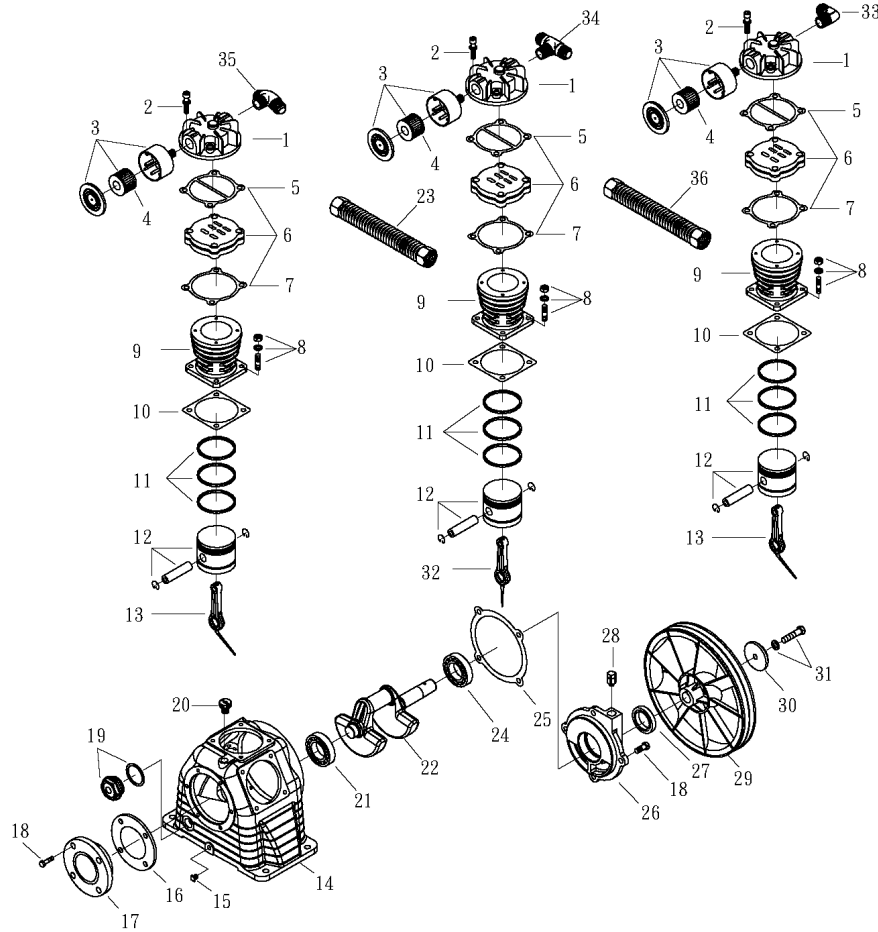

OMEGA COMPRESSORS

For us, it's not just business. It's personal.

CC-DX-0260

Spare Parts List

Ref. No.	Description	Part Number	Qty.
1	Horizontal Receiver	AR-DH60	1
2	Ball Valve	BV-25	1
3	Ball Valve	BV-75	1
4	Premium Gauge	GAD-20B2-300	1
5	Safety Valve	SV25-140	1
6	Lead Pressure Switch	PSHD-U7090	1
7	Lag Pressure Switch	PSHD-6080	1
8	Check Valve	CV-N5050ST	2
9	Pump	CK-40	2
10	Motor	MO-02-01	2
		MO-02-02	2
		MO-02-03	2
		MO-02-04	2
		MO-02-05	2
11	Alternating Panel*	ALT-02-01	1
		ALT-02-02	1
		ALT-02-03	1
		ALT-02-04	1
		ALT-02-05	1
12	Sheave/Pulley	MA35X7/8	2
13	A51 Belt	VBA51	2
14	Belt Guard	3426092	2
15	Bottom of Belt Guard	3427201	2

*Alternating Panel shipped loose

OMEGA COMPRESSORS

For us, it's not just business. It's personal.

MODEL : CK40

SPARE PARTS LIST

NO : QC-1807

REF. NO.	DESCRIPTION	PART NO.	QTY.	REF. NO.	DESCRIPTION	PART NO.	QTY.
1	Cylinder head	3101084A	3	19	Oil sight gauge set	2303012A	1
2	Allen bolt set	3B01-M06*040V	12	20	Oil filling plug set	2319003A	1
3	Air filter set	2140020A	3	21	Bearing	2N35-6205	1
4	Filter element	2142013	3	22	Crankshaft & balancer	3304101	1
5	Cylinder head gasket	2G01-015C	3	23	Exhaust tube set	3B2-04*205	1
6	In. & Ex. valve assembly	3B13-K5065C	3	24	Bearing	2N35-6205Z	1
7	Valve seat gasket	2G03-010H	3	25	Bearing seat gasket	2G06-008	1
8	Double head screw set	3B11-001-A	12	26	Bearing seat	3311034	1
9	Cylinder	3201083	3	27	Oil seal	2N50-TC24*47*07	1
10	Cylinder gasket	2G04-003	3	28	Breathing cover	2321008	1
11	Piston ring set	3B32-65N	3	29	Pulley	3PBF-125A124	1
12	Piston set	3B31-65N	3	30	Plate washer	2B30-08*35*35	1
13	Rod set	3B33-CT30L	2	31	Hexagon bolt set	3B00-SM08*035AV	1
14	Crankcase	3301121	1	32	Rod set	3B33-CT30M	1
15	Oil draining plug	2N33-002	1	33	Exhaust elbow	2N06-04T04H	1
16	Front cover gasket	2G05-020	1	34	Exhaust 3-way pipe	2N09-04H04T04H4	1
17	Front cover	3309044A	1	35	Exhaust 3-way pipe	2N09-04H04T04H2	1
18	Hexagon bolt	2B00-SM08*020	8	36	Exhaust tube set	3B2-04*195	1