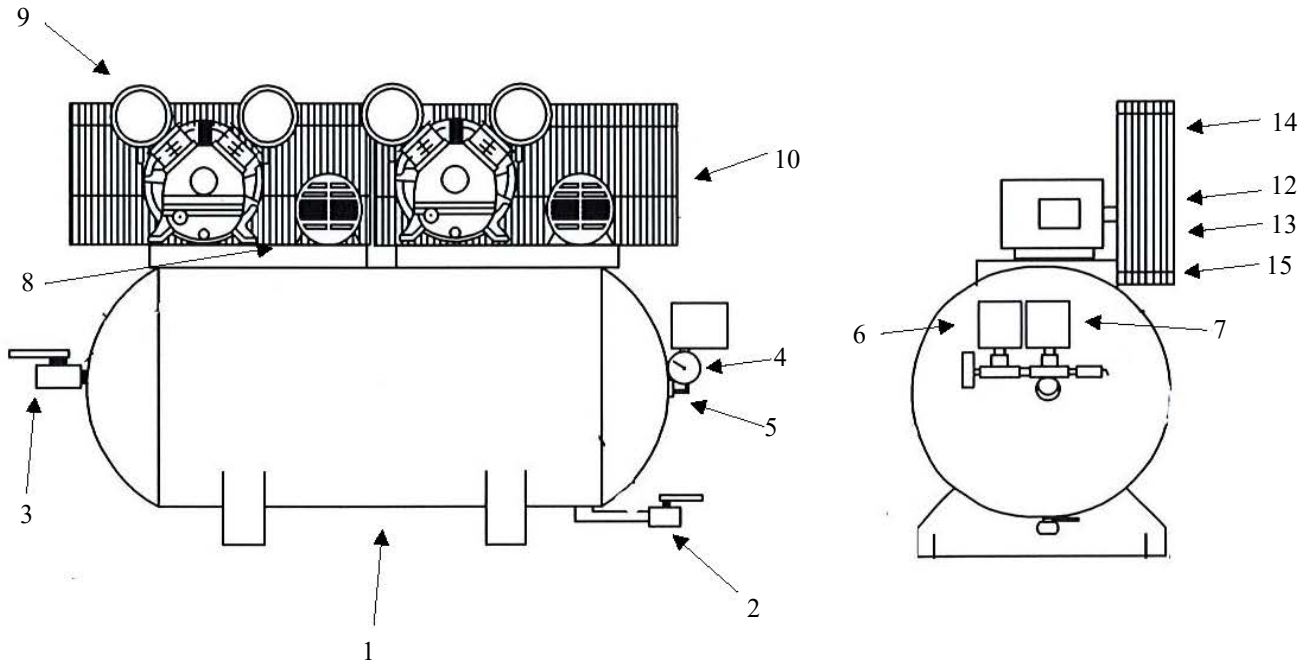

OMEGA COMPRESSORS

For us, it's not just business. It's personal.

CC-DX-0260

Spare Parts List

Ref. No.	Description	Part Number	Qty.
1	Horizontal Receiver	AR-DH60	1
2	Ball Valve	BV-25	1
3	Ball Valve	BV-75	1
4	Premium Gauge	GAD-20B2-300	1
5	Safety Valve	SV25-140	1
6	Lead Pressure Switch	PSHD-U7090	1
7	Lag Pressure Switch	PSHD-6080	1
8	Check Valve	CV-N5050ST	2
9	Pump	CK-40	2
10	Motor	MO-02-01	2
		MO-02-02	2
		MO-02-03	2
		MO-02-04	2
		MO-02-05	2
11	Alternating Panel*	ALT-02-01	1
		ALT-02-02	1
		ALT-02-03	1
		ALT-02-04	1
		ALT-02-05	1
12	Sheave/Pulley	MA35X7/8	2
13	A51 Belt	VBA51	2
14	Belt Guard	3426092	2
15	Bottom of Belt Guard	3427201	2

*Alternating Panel shipped loose

OMEGA COMPRESSORS

For us, it's not just business. It's personal.

MODEL : CK40

SPARE PARTS LIST

NO : QC-1807

REF. NO.	DESCRIPTION	PART NO.	QTY.	REF. NO.	DESCRIPTION	PART NO.	QTY.
1	Cylinder head	3101084A	3	19	Oil sight gauge set	2303012A	1
2	Allen bolt set	3B01-M06*040V	12	20	Oil filling plug set	2319003A	1
3	Air filter set	2140020A	3	21	Bearing	2N35-6205	1
4	Filter element	2142013	3	22	Crankshaft & balancer	3304101	1
5	Cylinder head gasket	2G01-015C	3	23	Exhaust tube set	3B2-04*205	1
6	In. & Ex. valve assembly	3B13-K5065C	3	24	Bearing	2N35-6205Z	1
7	Valve seat gasket	2G03-010H	3	25	Bearing seat gasket	2G06-008	1
8	Double head screw set	3B11-001-A	12	26	Bearing seat	3311034	1
9	Cylinder	3201083	3	27	Oil seal	2N50-TC24*47*07	1
10	Cylinder gasket	2G04-003	3	28	Breathing cover	2321008	1
11	Piston ring set	3B32-65N	3	29	Pulley	3PBF-125A124	1
12	Piston set	3B31-65N	3	30	Plate washer	2B30-08*35*35	1
13	Rod set	3B33-CT30L	2	31	Hexagon bolt set	3B00-SM08*035AV	1
14	Crankcase	3301121	1	32	Rod set	3B33-CT30M	1
15	Oil draining plug	2N33-002	1	33	Exhaust elbow	2N06-04T04H	1
16	Front cover gasket	2G05-020	1	34	Exhaust 3-way pipe	2N09-04H04T04H4	1
17	Front cover	3309044A	1	35	Exhaust 3-way pipe	2N09-04H04T04H2	1
18	Hexagon bolt	2B00-SM08*020	8	36	Exhaust tube set	3B2-04*195	1