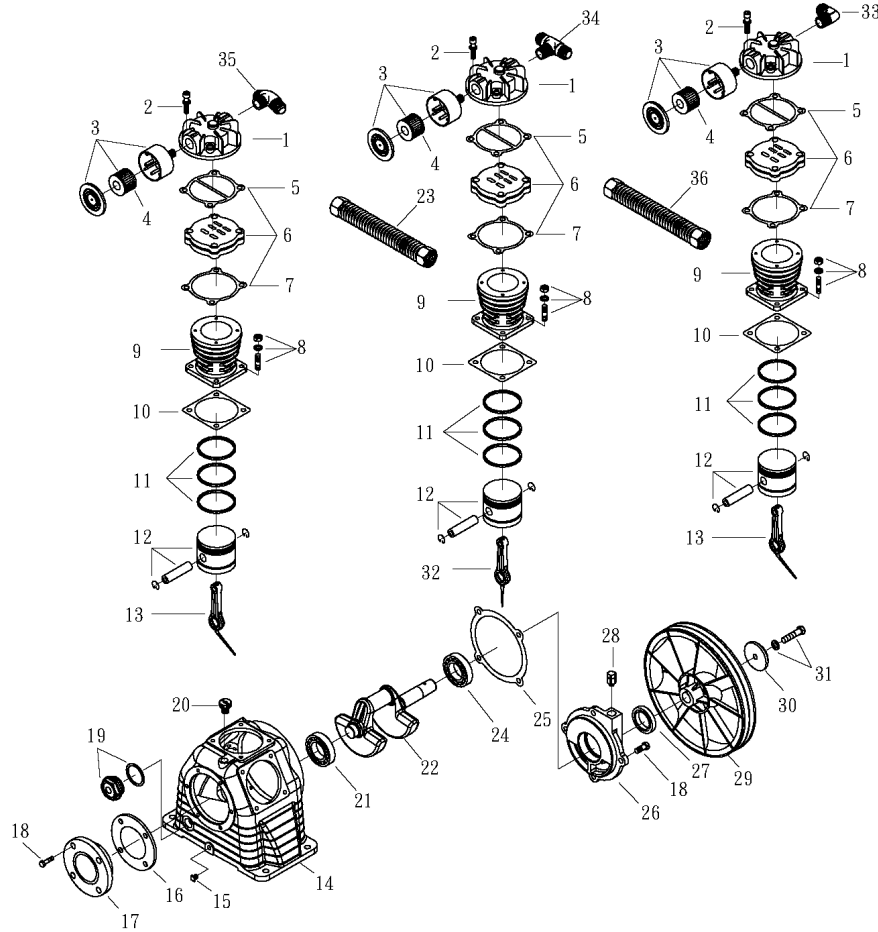

OMEGA COMPRESSORS

For us, it's not just business. It's personal.

CC-DX-0230

Spare Parts List

Ref. No.	Description	Part Number	Qty.
1	Horizontal Receiver	AR-DH30	1
2	Ball Valve	BV-25	1
3	Ball Valve	BV-50	1
4	Premium Gauge	GAD-20B2-300	1
5	Safety Valve	SV25-140	1
6	Lead Pressure Switch	PSHD-U7090	1
7	Lag Pressure Switch	PSHD-6080	1
8	Check Valve	CV-N5050ST	2
9	Pump	CK-40	2
10	Motor	MO-02-01	2
		MO-02-02	2
		MO-02-03	2
		MO-02-04	2
		MO-02-05	2
11	Alternating Panel*	ALT-02-01	1
		ALT-02-02	1
		ALT-02-03	1
		ALT-02-04	1
		ALT-02-05	1
12	Sheave/Pulley	MA35X7/8	2
13	A49 Belt	VBA49	2
14	Belt Guard	3426092	2
15	Bottom of Belt Guard	3427201	2

*Alternating Panel shipped loose

OMEGA COMPRESSORS

For us, it's not just business. It's personal.

MODEL : CK40

SPARE PARTS LIST

NO : QC-1807

REF. NO.	DESCRIPTION	PART NO.	QTY.	REF. NO.	DESCRIPTION	PART NO.	QTY.
1	Cylinder head	3101084A	3	19	Oil sight gauge set	2303012A	1
2	Allen bolt set	3B01-M06*040V	12	20	Oil filling plug set	2319003A	1
3	Air filter set	2140020A	3	21	Bearing	2N35-6205	1
4	Filter element	2142013	3	22	Crankshaft & balancer	3304101	1
5	Cylinder head gasket	2G01-015C	3	23	Exhaust tube set	3B2-04*205	1
6	In. & Ex. valve assembly	3B13-K5065C	3	24	Bearing	2N35-6205Z	1
7	Valve seat gasket	2G03-010H	3	25	Bearing seat gasket	2G06-008	1
8	Double head screw set	3B11-001-A	12	26	Bearing seat	3311034	1
9	Cylinder	3201083	3	27	Oil seal	2N50-TC24*47*07	1
10	Cylinder gasket	2G04-003	3	28	Breathing cover	2321008	1
11	Piston ring set	3B32-65N	3	29	Pulley	3PBF-125A124	1
12	Piston set	3B31-65N	3	30	Plate washer	2B30-08*35*35	1
13	Rod set	3B33-CT30L	2	31	Hexagon bolt set	3B00-SM08*035AV	1
14	Crankcase	3301121	1	32	Rod set	3B33-CT30M	1
15	Oil draining plug	2N33-002	1	33	Exhaust elbow	2N06-04T04H	1
16	Front cover gasket	2G05-020	1	34	Exhaust 3-way pipe	2N09-04H04T04H4	1
17	Front cover	3309044A	1	35	Exhaust 3-way pipe	2N09-04H04T04H2	1
18	Hexagon bolt	2B00-SM08*020	8	36	Exhaust tube set	3B2-04*195	1