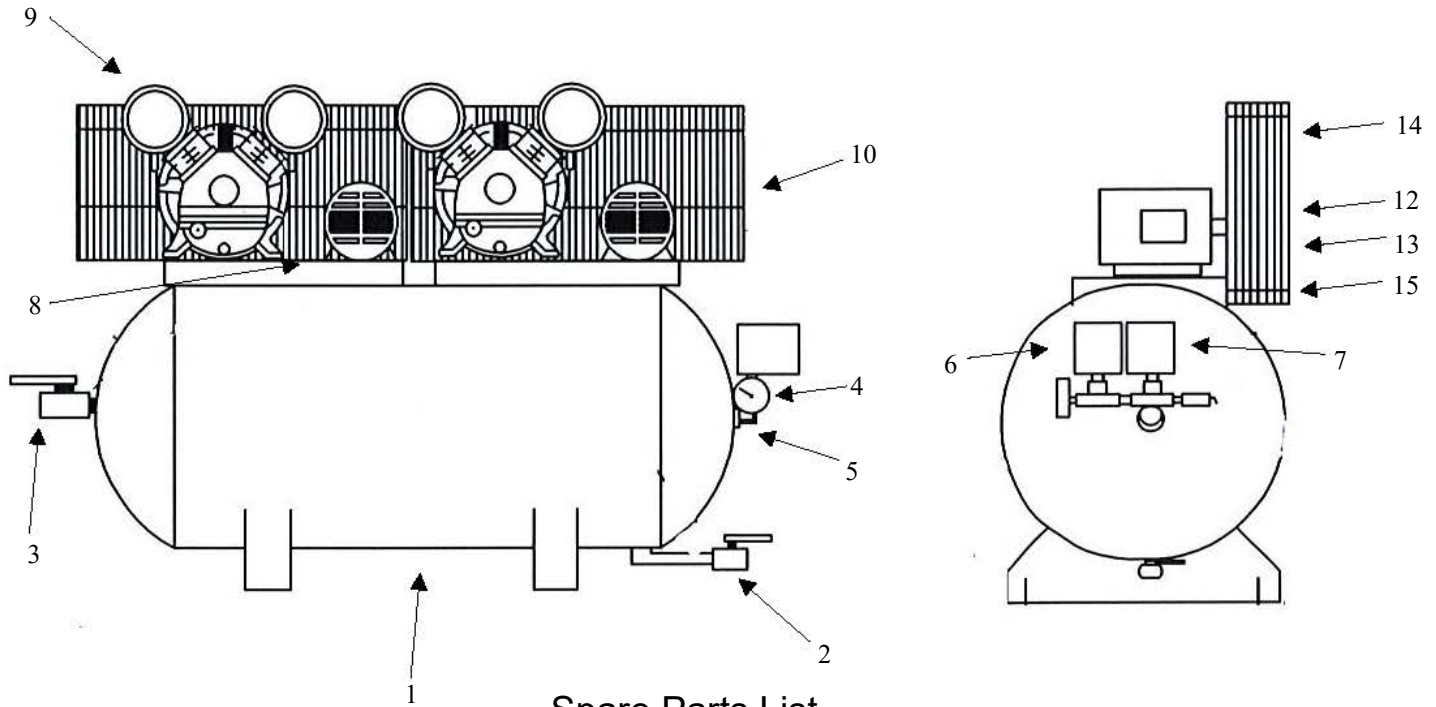

OMEGA COMPRESSORS

For us, it's not just business. It's personal.

CC-DX-0230

Spare Parts List

Ref. No.	Description	Part Number	Qty.
1	Horizontal Receiver	AR-DH30	1
2	Ball Valve	BV-25	1
3	Ball Valve	BV-50	1
4	Premium Gauge	GAD-20B2-300	1
5	Safety Valve	SV25-140	1
6	Lead Pressure Switch	PSHD-U7090	1
7	Lag Pressure Switch	PSHD-6080	1
8	Check Valve	CV-N5050ST	2
9	Pump	CK-40	2
10	Motor	MO-02-01	2
		MO-02-02	2
		MO-02-03	2
		MO-02-04	2
		MO-02-05	2
11	Alternating Panel*	ALT-02-01	1
		ALT-02-02	1
		ALT-02-03	1
		ALT-02-04	1
		ALT-02-05	1
12	Sheave/Pulley	MA35X7/8	2
13	A49 Belt	VBA49	2
14	Belt Guard	3426092	2
15	Bottom of Belt Guard	3427201	2

*Alternating Panel shipped loose

OMEGA COMPRESSORS

For us, it's not just business. It's personal.

MODEL : CK40

SPARE PARTS LIST

NO : QC-1807

REF. NO.	DESCRIPTION	PART NO.	QTY.	REF. NO.	DESCRIPTION	PART NO.	QTY.
1	Cylinder head	3101084A	3	19	Oil sight gauge set	2303012A	1
2	Allen bolt set	3B01-M06*040V	12	20	Oil filling plug set	2319003A	1
3	Air filter set	2140020A	3	21	Bearing	2N35-6205	1
4	Filter element	2142013	3	22	Crankshaft & balancer	3304101	1
5	Cylinder head gasket	2G01-015C	3	23	Exhaust tube set	3B2-04*205	1
6	In. & Ex. valve assembly	3B13-K5065C	3	24	Bearing	2N35-6205Z	1
7	Valve seat gasket	2G03-010H	3	25	Bearing seat gasket	2G06-008	1
8	Double head screw set	3B11-001-A	12	26	Bearing seat	3311034	1
9	Cylinder	3201083	3	27	Oil seal	2N50-TC24*47*07	1
10	Cylinder gasket	2G04-003	3	28	Breathing cover	2321008	1
11	Piston ring set	3B32-65N	3	29	Pulley	3PBF-125A124	1
12	Piston set	3B31-65N	3	30	Plate washer	2B30-08*35*35	1
13	Rod set	3B33-CT30L	2	31	Hexagon bolt set	3B00-SM08*035AV	1
14	Crankcase	3301121	1	32	Rod set	3B33-CT30M	1
15	Oil draining plug	2N33-002	1	33	Exhaust elbow	2N06-04T04H	1
16	Front cover gasket	2G05-020	1	34	Exhaust 3-way pipe	2N09-04H04T04H4	1
17	Front cover	3309044A	1	35	Exhaust 3-way pipe	2N09-04H04T04H2	1
18	Hexagon bolt	2B00-SM08*020	8	36	Exhaust tube set	3B2-04*195	1