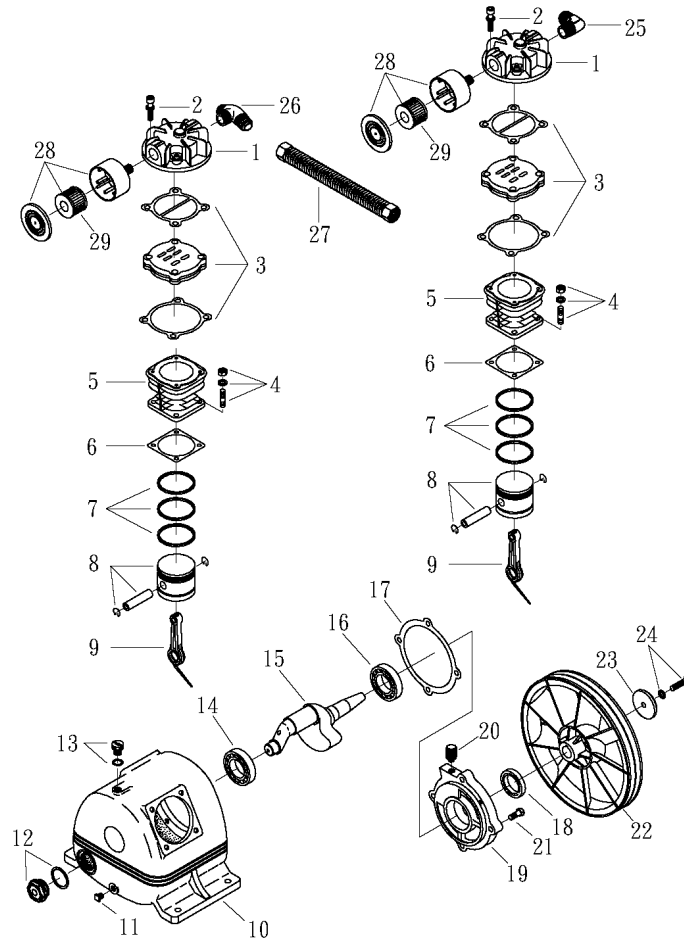

OMEGA COMPRESSORS

For us, it's not just business. It's personal.

CC-DX-0160

Spare Parts List

Ref. No.	Description	Part Number	Qty.
1	Horizontal Receiver	AR-DH60	1
2	Ball Valve	BV-25	1
3	Ball Valve	BV-75	1
4	Premium Gauge	GAD-20B2-300	1
5	Safety Valve	SV25-140	1
6	Lead Pressure Switch	PSHD-U7090	1
7	Lag Pressure Switch	PSHD-6080	1
8	Check Valve	CV-N5050ST	2
9	Pump	PK-50	2
10	Motor	MT-01-01	2
		MT-01-02	2
		MT-01-03	2
		MT-01-04	2
		MT-01-05	2
11	Alternating Panel*	ALT-01-01	1
		ALT-01-02	1
		ALT-01-03	1
		ALT-01-04	1
		ALT-01-05	1
12	Sheave/Pulley	MA55X5/8	2
13	A48 Belt	VBA48	2
14	Belt Guard	3426092	2
15	Bottom of Belt Guard	3427201	2

*Alternating Panel shipped loose

OMEGA COMPRESSORS

For us, it's not just business. It's personal.

MODEL : PK-50

SPARE PARTS LIST

NO : QC-1807

REF. NO.	DESCRIPTION	PART NO.	QTY.	REF. NO.	DESCRIPTION	PART NO.	QTY.
1	Cylinder head	3101084A	2	16	Bearing	2N35-6205Z	1
2	Allen bolt set	3B01-M06*040V	8	17	Rear bearing seat gasket	2G06-008	1
3	In. & Ex. valve assembly	3B13-K5051C	2	18	Oil seal	2N50-TC24*47*07	1
4	Double head screw set	3B11-001-A	8	19	Rear bearing seat	3311034	1
5	Cylinder	3201036	2	20	Breathing cover	2321008	1
6	Cylinder gasket	2G04-002	2	21	Hexagon bolt	2B00-SM08*020	4
7	Piston ring set	3B32-51N	2	22	Pulley	3PBF-105A124	1
8	Piston set	3B31-51N	2	23	Plate washer	2B30-08*35*35	1
9	Rod set	3B33-H1048	2	24	Hexagon bolt set	3B00-SM08*035AV	1
10	Crankcase	3301014	1	25	Exhaust elbow	2N06-04T04H	1
11	Oil draining plug	2N33-001	1	26	Exhaust three way pipe	2N09-04H04T04H1C	1
12	Oil sight gauge set	2303012A	1	27	Exhaust tube set	3B2-04*225	1
13	Oil filling plug set	2319003A	1	28	Air filter set	2140020A	2
14	Bearing	2N35-6204	1	29	Filter element	2142013	2
15	Crankshaft & balancer	3304038	1				