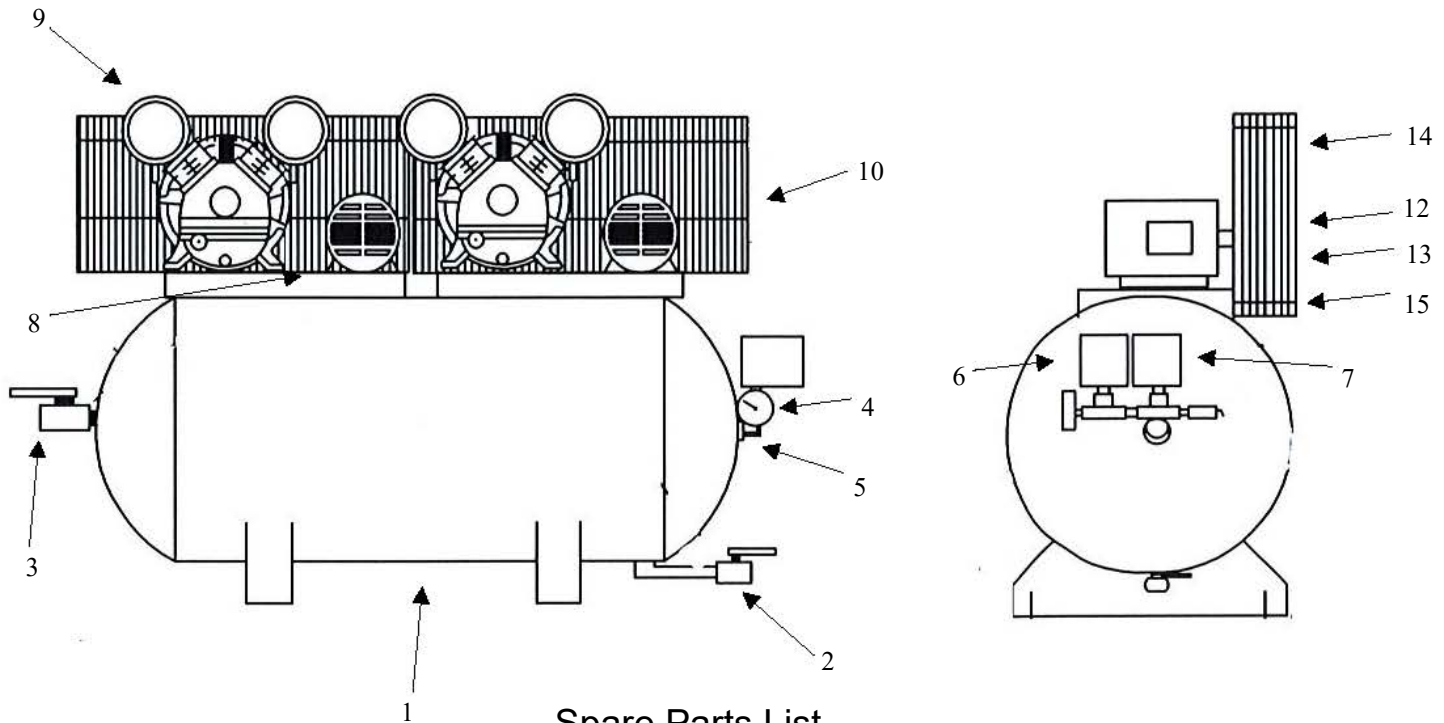

OMEGA COMPRESSORS

For us, it's not just business. It's personal.

CC-DX-0160

Spare Parts List

Ref. No.	Description	Part Number	Qty.
1	Horizontal Receiver	AR-DH60	1
2	Ball Valve	BV-25	1
3	Ball Valve	BV-75	1
4	Premium Gauge	GAD-20B2-300	1
5	Safety Valve	SV25-140	1
6	Lead Pressure Switch	PSHD-U7090	1
7	Lag Pressure Switch	PSHD-6080	1
8	Check Valve	CV-N5050ST	2
9	Pump	PK-50	2
10	Motor	MT-01-01	2
		MT-01-02	2
		MT-01-03	2
		MT-01-04	2
		MT-01-05	2
11	Alternating Panel*	ALT-01-01	1
		ALT-01-02	1
		ALT-01-03	1
		ALT-01-04	1
		ALT-01-05	1
12	Sheave/Pulley	MA55X5/8	2
13	A48 Belt	VBA48	2
14	Belt Guard	3426092	2
15	Bottom of Belt Guard	3427201	2

*Alternating Panel shipped loose

OMEGA COMPRESSORS

For us, it's not just business. It's personal.

MODEL : PK-50

SPARE PARTS LIST

NO : QC-1807

REF. NO.	DESCRIPTION	PART NO.	QTY.	REF. NO.	DESCRIPTION	PART NO.	QTY.
1	Cylinder head	3101084A	2	16	Bearing	2N35-6205Z	1
2	Allen bolt set	3B01-M06*040V	8	17	Rear bearing seat gasket	2G06-008	1
3	In. & Ex. valve assembly	3B13-K5051C	2	18	Oil seal	2N50-TC24*47*07	1
4	Double head screw set	3B11-001-A	8	19	Rear bearing seat	3311034	1
5	Cylinder	3201036	2	20	Breathing cover	2321008	1
6	Cylinder gasket	2G04-002	2	21	Hexagon bolt	2B00-SM08*020	4
7	Piston ring set	3B32-51N	2	22	Pulley	3PBF-105A124	1
8	Piston set	3B31-51N	2	23	Plate washer	2B30-08*35*35	1
9	Rod set	3B33-H1048	2	24	Hexagon bolt set	3B00-SM08*035AV	1
10	Crankcase	3301014	1	25	Exhaust elbow	2N06-04T04H	1
11	Oil draining plug	2N33-001	1	26	Exhaust three way pipe	2N09-04H04T04H1C	1
12	Oil sight gauge set	2303012A	1	27	Exhaust tube set	3B2-04*225	1
13	Oil filling plug set	2319003A	1	28	Air filter set	2140020A	2
14	Bearing	2N35-6204	1	29	Filter element	2142013	2
15	Crankshaft & balancer	3304038	1				