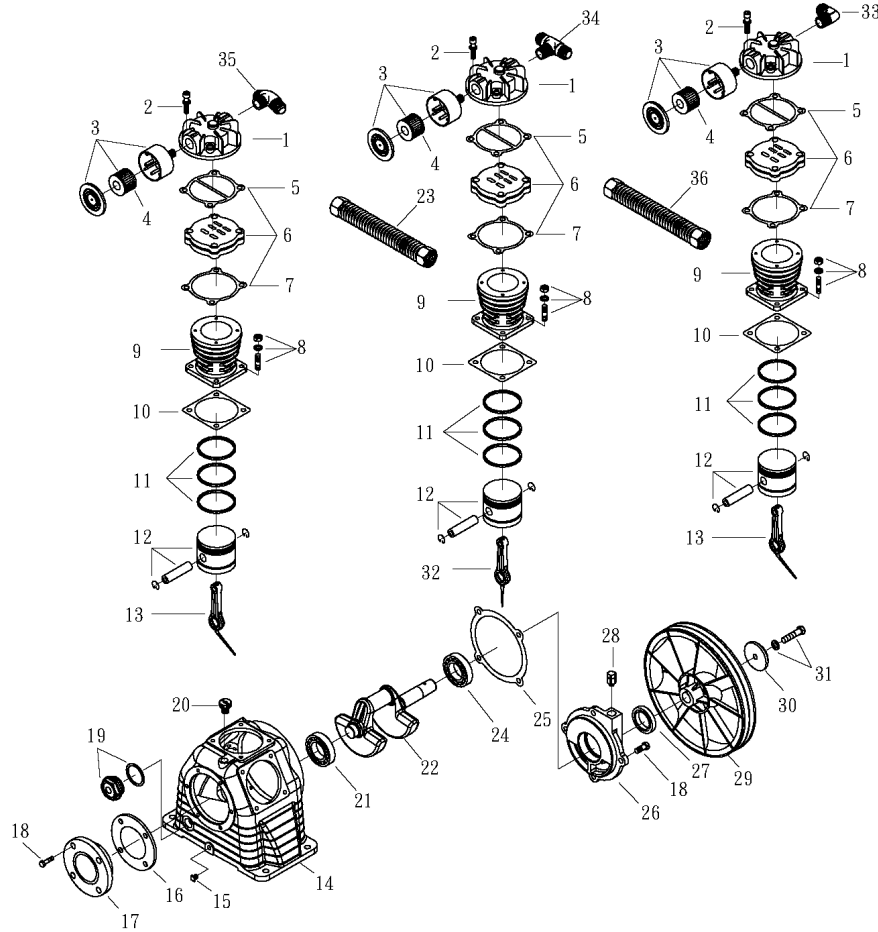

## Spare Parts List

Ref. No.	Description	Part Number	Qty.
1	Horizontal Receiver	AR-DH80	1
2	Ball Valve	BV-25	1
3	Ball Valve	BV-75	1
4	Premium Gauge	GAD-20B2-300	1
5	Safety Valve	SV25-140	1
6	Lead Pressure Switch	PSHD-U7090	1
7	Lag Pressure Switch	PSHD-6080	1
8	Check Valve	CV-N5075ST	2
9	Pump	CK-40	2
10	Motor	MO-015-01	2
		MO-015-02	2
		MO-015-03	2
		MO-015-04	2
		MO-015-05	2
11	Alternating Panel*	ALT-015-01	1
		ALT-015-02	1
		ALT-015-03	1
		ALT-015-04	1
		ALT-015-05	1
12	Sheave/Pulley	MA35X7/8	2
13	A58 Belt	VBA58	2
14	Belt Guard	BG-2A	2

\*Alternating Panel shipped loose

## SPARE PARTS LIST

NO : QC-1807

REF. NO.	DESCRIPTION	PART NO.	QTY.	REF. NO.	DESCRIPTION	PART NO.	QTY.
1	Cylinder head	3101084A	3	19	Oil sight gauge set	2303012A	1
2	Allen bolt set	3B01-M06*040V	12	20	Oil filling plug set	2319003A	1
3	Air filter set	2140020A	3	21	Bearing	2N35-6205	1
4	Filter element	2142013	3	22	Crankshaft & balancer	3304101	1
5	Cylinder head gasket	2G01-015C	3	23	Exhaust tube set	3B2-04*205	1
6	In. & Ex. valve assembly	3B13-K5065C	3	24	Bearing	2N35-6205Z	1
7	Valve seat gasket	2G03-010H	3	25	Bearing seat gasket	2G06-008	1
8	Double head screw set	3B11-001-A	12	26	Bearing seat	3311034	1
9	Cylinder	3201083	3	27	Oil seal	2N50-TC24*47*07	1
10	Cylinder gasket	2G04-003	3	28	Breathing cover	2321008	1
11	Piston ring set	3B32-65N	3	29	Pulley	3PBF-125A124	1
12	Piston set	3B31-65N	3	30	Plate washer	2B30-08*35*35	1
13	Rod set	3B33-CT30L	2	31	Hexagon bolt set	3B00-SM08*035AV	1
14	Crankcase	3301121	1	32	Rod set	3B33-CT30M	1
15	Oil draining plug	2N33-002	1	33	Exhaust elbow	2N06-04T04H	1
16	Front cover gasket	2G05-020	1	34	Exhaust 3-way pipe	2N09-04H04T04H4	1
17	Front cover	3309044A	1	35	Exhaust 3-way pipe	2N09-04H04T04H2	1
18	Hexagon bolt	2B00-SM08*020	8	36	Exhaust tube set	3B2-04*195	1