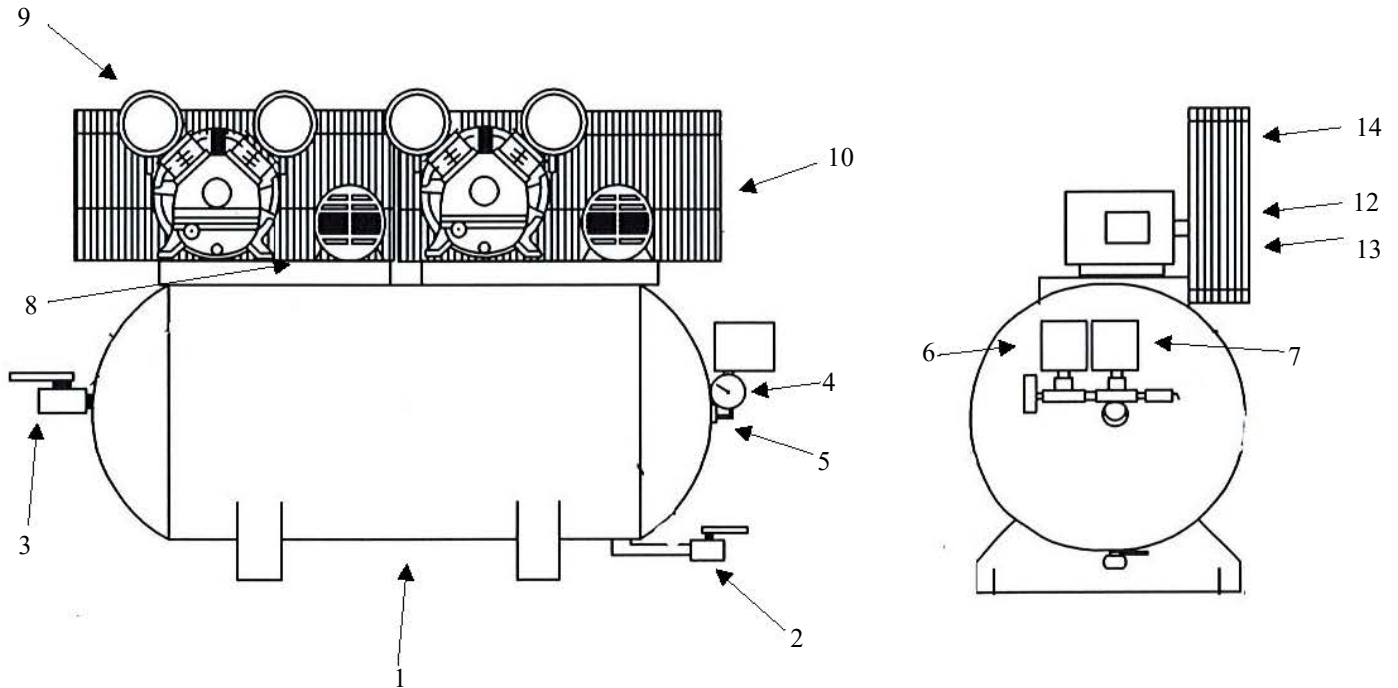

## Spare Parts List

Ref. No.	Description	Part Number	Qty.
1	Horizontal Receiver	AR-DH80	1
2	Ball Valve	BV-25	1
3	Ball Valve	BV-75	1
4	Premium Gauge	GAD-20B2-300	1
5	Safety Valve	SV25-140	1
6	Lead Pressure Switch	PSHD-U7090	1
7	Lag Pressure Switch	PSHD-6080	1
8	Check Valve	CV-N5075ST	2
9	Pump	CK-40	2
10	Motor	MO-015-01	2
		MO-015-02	2
		MO-015-03	2
		MO-015-04	2
		MO-015-05	2
11	Alternating Panel*	ALT-015-01	1
		ALT-015-02	1
		ALT-015-03	1
		ALT-015-04	1
		ALT-015-05	1
12	Sheave/Pulley	MA35X7/8	2
13	A58 Belt	VBA58	2
14	Belt Guard	BG-2A	2

\*Alternating Panel shipped loose

## SPARE PARTS LIST

NO : QC-1807

REF. NO.	DESCRIPTION	PART NO.	QTY.	REF. NO.	DESCRIPTION	PART NO.	QTY.
1	Cylinder head	3101084A	3	19	Oil sight gauge set	2303012A	1
2	Allen bolt set	3B01-M06*040V	12	20	Oil filling plug set	2319003A	1
3	Air filter set	2140020A	3	21	Bearing	2N35-6205	1
4	Filter element	2142013	3	22	Crankshaft & balancer	3304101	1
5	Cylinder head gasket	2G01-015C	3	23	Exhaust tube set	3B2-04*205	1
6	In. & Ex. valve assembly	3B13-K5065C	3	24	Bearing	2N35-6205Z	1
7	Valve seat gasket	2G03-010H	3	25	Bearing seat gasket	2G06-008	1
8	Double head screw set	3B11-001-A	12	26	Bearing seat	3311034	1
9	Cylinder	3201083	3	27	Oil seal	2N50-TC24*47*07	1
10	Cylinder gasket	2G04-003	3	28	Breathing cover	2321008	1
11	Piston ring set	3B32-65N	3	29	Pulley	3PBF-125A124	1
12	Piston set	3B31-65N	3	30	Plate washer	2B30-08*35*35	1
13	Rod set	3B33-CT30L	2	31	Hexagon bolt set	3B00-SM08*035AV	1
14	Crankcase	3301121	1	32	Rod set	3B33-CT30M	1
15	Oil draining plug	2N33-002	1	33	Exhaust elbow	2N06-04T04H	1
16	Front cover gasket	2G05-020	1	34	Exhaust 3-way pipe	2N09-04H04T04H4	1
17	Front cover	3309044A	1	35	Exhaust 3-way pipe	2N09-04H04T04H2	1
18	Hexagon bolt	2B00-SM08*020	8	36	Exhaust tube set	3B2-04*195	1