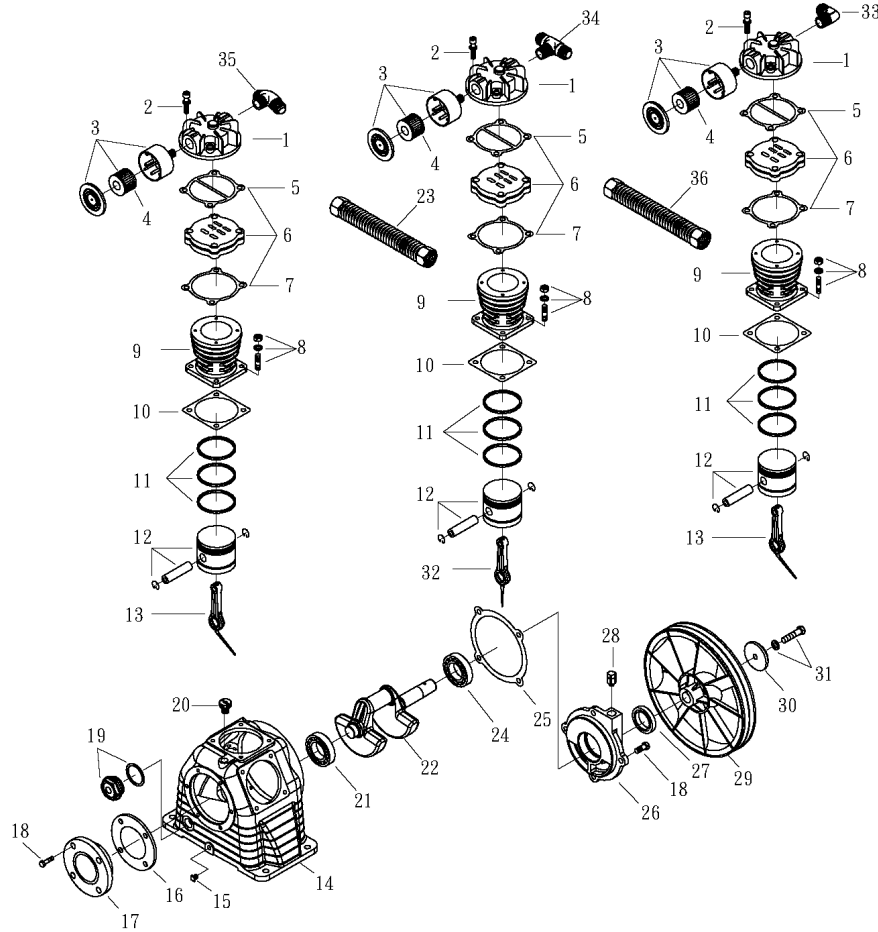

OMEGA COMPRESSORS

For us, it's not just business. It's personal.

CC-DX-01560

Spare Parts List

Ref. No.	Description	Part Number	Qty.
1	Horizontal Receiver	AR-DH60	1
2	Ball Valve	BV-25	1
3	Ball Valve	BV-75	1
4	Premium Gauge	GAD-20B2-300	1
5	Safety Valve	SV25-140	1
6	Lead Pressure Switch	PSHD-U7090	1
7	Lag Pressure Switch	PSHD-6080	1
8	Check Valve	CV-N5050ST	2
9	Pump	CK-40	2
10	Motor	MO-015-01	2
		MO-015-02	2
		MO-015-03	2
		MO-015-04	2
		MO-015-05	2
11	Alternating Panel*	ALT-015-01	1
		ALT-015-02	1
		ALT-015-03	1
		ALT-015-04	1
		ALT-015-05	1
12	Sheave/Pulley	MA35X7/8	2
13	A50 Belt	VBA50	2
14	Belt Guard	3426092	2
15	Bottom of Belt Guard	3427201	2

*Alternating Panel shipped loose

OMEGA COMPRESSORS

For us, it's not just business. It's personal.

MODEL : CK40

SPARE PARTS LIST

NO : QC-1807

REF. NO.	DESCRIPTION	PART NO.	QTY.	REF. NO.	DESCRIPTION	PART NO.	QTY.
1	Cylinder head	3101084A	3	19	Oil sight gauge set	2303012A	1
2	Allen bolt set	3B01-M06*040V	12	20	Oil filling plug set	2319003A	1
3	Air filter set	2140020A	3	21	Bearing	2N35-6205	1
4	Filter element	2142013	3	22	Crankshaft & balancer	3304101	1
5	Cylinder head gasket	2G01-015C	3	23	Exhaust tube set	3B2-04*205	1
6	In. & Ex. valve assembly	3B13-K5065C	3	24	Bearing	2N35-6205Z	1
7	Valve seat gasket	2G03-010H	3	25	Bearing seat gasket	2G06-008	1
8	Double head screw set	3B11-001-A	12	26	Bearing seat	3311034	1
9	Cylinder	3201083	3	27	Oil seal	2N50-TC24*47*07	1
10	Cylinder gasket	2G04-003	3	28	Breathing cover	2321008	1
11	Piston ring set	3B32-65N	3	29	Pulley	3PBF-125A124	1
12	Piston set	3B31-65N	3	30	Plate washer	2B30-08*35*35	1
13	Rod set	3B33-CT30L	2	31	Hexagon bolt set	3B00-SM08*035AV	1
14	Crankcase	3301121	1	32	Rod set	3B33-CT30M	1
15	Oil draining plug	2N33-002	1	33	Exhaust elbow	2N06-04T04H	1
16	Front cover gasket	2G05-020	1	34	Exhaust 3-way pipe	2N09-04H04T04H4	1
17	Front cover	3309044A	1	35	Exhaust 3-way pipe	2N09-04H04T04H2	1
18	Hexagon bolt	2B00-SM08*020	8	36	Exhaust tube set	3B2-04*195	1