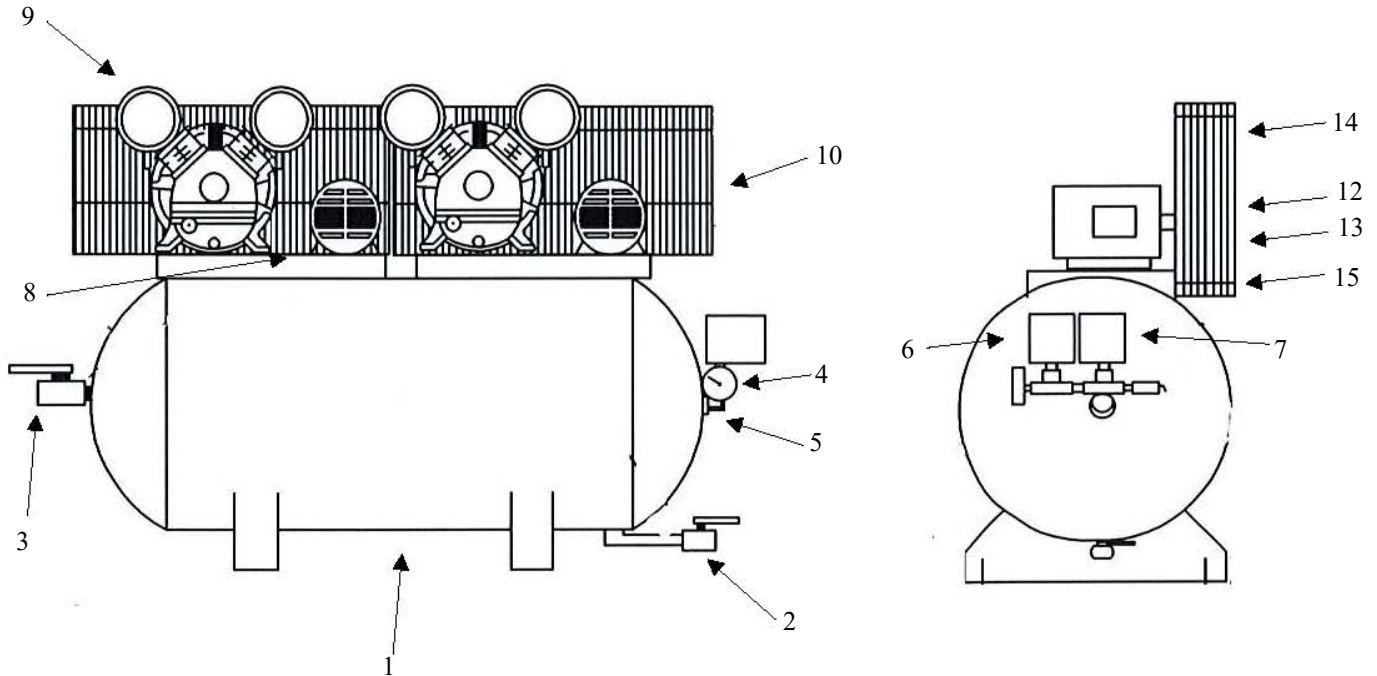

OMEGA COMPRESSORS

For us, it's not just business. It's personal.

CC-DX-01560

Spare Parts List

Ref. No.	Description	Part Number	Qty.
1	Horizontal Receiver	AR-DH60	1
2	Ball Valve	BV-25	1
3	Ball Valve	BV-75	1
4	Premium Gauge	GAD-20B2-300	1
5	Safety Valve	SV25-140	1
6	Lead Pressure Switch	PSHD-U7090	1
7	Lag Pressure Switch	PSHD-6080	1
8	Check Valve	CV-N5050ST	2
9	Pump	CK-40	2
10	Motor	MO-015-01	2
		MO-015-02	2
		MO-015-03	2
		MO-015-04	2
		MO-015-05	2
11	Alternating Panel*	ALT-015-01	1
		ALT-015-02	1
		ALT-015-03	1
		ALT-015-04	1
		ALT-015-05	1
12	Sheave/Pulley	MA35X7/8	2
13	A50 Belt	VBA50	2
14	Belt Guard	3426092	2
15	Bottom of Belt Guard	3427201	2

*Alternating Panel shipped loose

OMEGA COMPRESSORS

For us, it's not just business. It's personal.

MODEL : CK40

SPARE PARTS LIST

NO : QC-1807

REF. NO.	DESCRIPTION	PART NO.	QTY.	REF. NO.	DESCRIPTION	PART NO.	QTY.
1	Cylinder head	3101084A	3	19	Oil sight gauge set	2303012A	1
2	Allen bolt set	3B01-M06*040V	12	20	Oil filling plug set	2319003A	1
3	Air filter set	2140020A	3	21	Bearing	2N35-6205	1
4	Filter element	2142013	3	22	Crankshaft & balancer	3304101	1
5	Cylinder head gasket	2G01-015C	3	23	Exhaust tube set	3B2-04*205	1
6	In. & Ex. valve assembly	3B13-K5065C	3	24	Bearing	2N35-6205Z	1
7	Valve seat gasket	2G03-010H	3	25	Bearing seat gasket	2G06-008	1
8	Double head screw set	3B11-001-A	12	26	Bearing seat	3311034	1
9	Cylinder	3201083	3	27	Oil seal	2N50-TC24*47*07	1
10	Cylinder gasket	2G04-003	3	28	Breathing cover	2321008	1
11	Piston ring set	3B32-65N	3	29	Pulley	3PBF-125A124	1
12	Piston set	3B31-65N	3	30	Plate washer	2B30-08*35*35	1
13	Rod set	3B33-CT30L	2	31	Hexagon bolt set	3B00-SM08*035AV	1
14	Crankcase	3301121	1	32	Rod set	3B33-CT30M	1
15	Oil draining plug	2N33-002	1	33	Exhaust elbow	2N06-04T04H	1
16	Front cover gasket	2G05-020	1	34	Exhaust 3-way pipe	2N09-04H04T04H4	1
17	Front cover	3309044A	1	35	Exhaust 3-way pipe	2N09-04H04T04H2	1
18	Hexagon bolt	2B00-SM08*020	8	36	Exhaust tube set	3B2-04*195	1