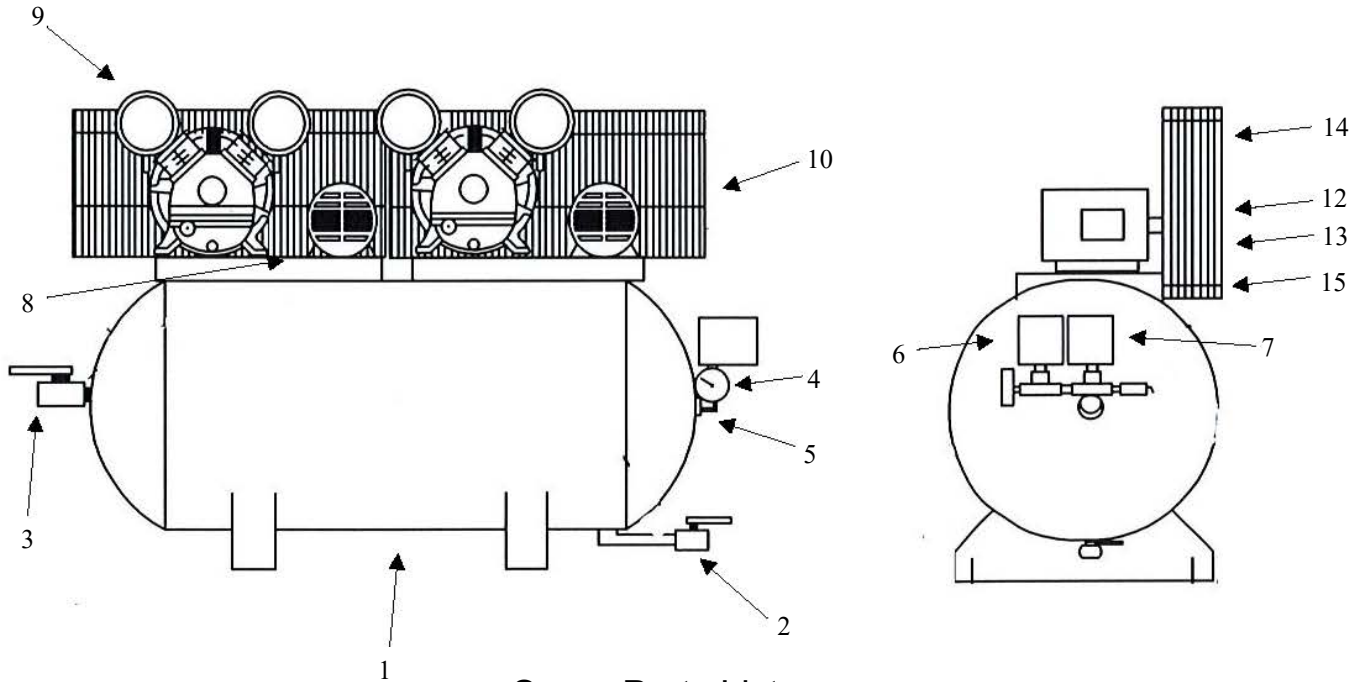

OMEGA COMPRESSORS

For us, it's not just business. It's personal.

CC-DX-01530

Spare Parts List

Ref. No.	Description	Part Number	Qty.
1	Horizontal Receiver	AR-DH30	1
2	Ball Valve	BV-25	1
3	Ball Valve	BV-50	1
4	Premium Gauge	GAD-20B2-300	1
5	Safety Valve	SV25-140	1
6	Lead Pressure Switch	PSHD-U7090	1
7	Lag Pressure Switch	PSHD-6080	1
8	Check Valve	CV-N5050ST	2
9	Pump	CK-40	2
10	Motor	MO-015-01	2
		MO-015-02	2
		MO-015-03	2
		MO-015-04	2
		MO-015-05	2
11	Alternating Panel*	ALT-015-01	1
		ALT-015-02	1
		ALT-015-03	1
		ALT-015-04	1
		ALT-015-05	1
12	Sheave/Pulley	MA35X7/8	2
13	A51 Belt	VBA51	2
14	Belt Guard	3426092	2
15	Bottom of Belt Guard	3427201	2

*Alternating Panel shipped loose

OMEGA COMPRESSORS

For us, it's not just business. It's personal.

MODEL : CK40

SPARE PARTS LIST

NO : QC-1807

REF. NO.	DESCRIPTION	PART NO.	QTY.	REF. NO.	DESCRIPTION	PART NO.	QTY.
1	Cylinder head	3101084A	3	19	Oil sight gauge set	2303012A	1
2	Allen bolt set	3B01-M06*040V	12	20	Oil filling plug set	2319003A	1
3	Air filter set	2140020A	3	21	Bearing	2N35-6205	1
4	Filter element	2142013	3	22	Crankshaft & balancer	3304101	1
5	Cylinder head gasket	2G01-015C	3	23	Exhaust tube set	3B2-04*205	1
6	In. & Ex. valve assembly	3B13-K5065C	3	24	Bearing	2N35-6205Z	1
7	Valve seat gasket	2G03-010H	3	25	Bearing seat gasket	2G06-008	1
8	Double head screw set	3B11-001-A	12	26	Bearing seat	3311034	1
9	Cylinder	3201083	3	27	Oil seal	2N50-TC24*47*07	1
10	Cylinder gasket	2G04-003	3	28	Breathing cover	2321008	1
11	Piston ring set	3B32-65N	3	29	Pulley	3PBF-125A124	1
12	Piston set	3B31-65N	3	30	Plate washer	2B30-08*35*35	1
13	Rod set	3B33-CT30L	2	31	Hexagon bolt set	3B00-SM08*035AV	1
14	Crankcase	3301121	1	32	Rod set	3B33-CT30M	1
15	Oil draining plug	2N33-002	1	33	Exhaust elbow	2N06-04T04H	1
16	Front cover gasket	2G05-020	1	34	Exhaust 3-way pipe	2N09-04H04T04H4	1
17	Front cover	3309044A	1	35	Exhaust 3-way pipe	2N09-04H04T04H2	1
18	Hexagon bolt	2B00-SM08*020	8	36	Exhaust tube set	3B2-04*195	1