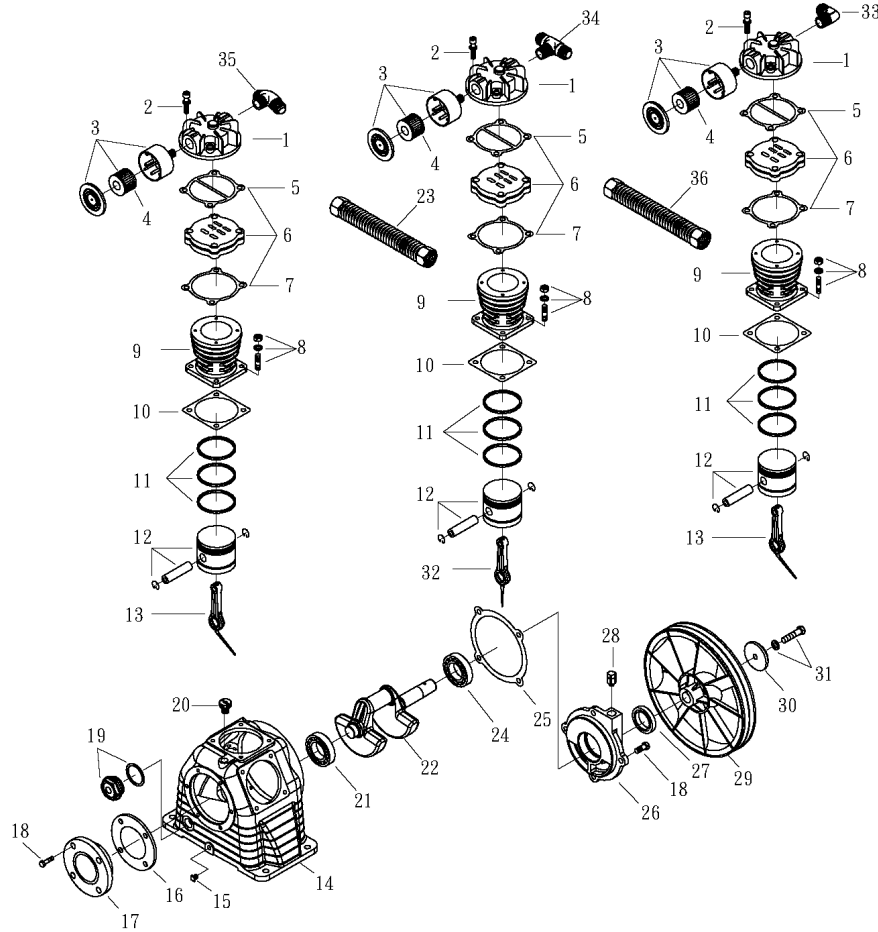

OMEGA COMPRESSORS

For us, it's not just business. It's personal.

CC-DX-01530

Spare Parts List

Ref. No.	Description	Part Number	Qty.
1	Horizontal Receiver	AR-DH30	1
2	Ball Valve	BV-25	1
3	Ball Valve	BV-50	1
4	Premium Gauge	GAD-20B2-300	1
5	Safety Valve	SV25-140	1
6	Lead Pressure Switch	PSHD-U7090	1
7	Lag Pressure Switch	PSHD-6080	1
8	Check Valve	CV-N5050ST	2
9	Pump	CK-40	2
10	Motor	MO-015-01	2
		MO-015-02	2
		MO-015-03	2
		MO-015-04	2
		MO-015-05	2
11	Alternating Panel*	ALT-015-01	1
		ALT-015-02	1
		ALT-015-03	1
		ALT-015-04	1
		ALT-015-05	1
12	Sheave/Pulley	MA35X7/8	2
13	A51 Belt	VBA51	2
14	Belt Guard	3426092	2
15	Bottom of Belt Guard	3427201	2

*Alternating Panel shipped loose

OMEGA COMPRESSORS

For us, it's not just business. It's personal.

MODEL : CK40

SPARE PARTS LIST

NO : QC-1807

REF. NO.	DESCRIPTION	PART NO.	QTY.	REF. NO.	DESCRIPTION	PART NO.	QTY.
1	Cylinder head	3101084A	3	19	Oil sight gauge set	2303012A	1
2	Allen bolt set	3B01-M06*040V	12	20	Oil filling plug set	2319003A	1
3	Air filter set	2140020A	3	21	Bearing	2N35-6205	1
4	Filter element	2142013	3	22	Crankshaft & balancer	3304101	1
5	Cylinder head gasket	2G01-015C	3	23	Exhaust tube set	3B2-04*205	1
6	In. & Ex. valve assembly	3B13-K5065C	3	24	Bearing	2N35-6205Z	1
7	Valve seat gasket	2G03-010H	3	25	Bearing seat gasket	2G06-008	1
8	Double head screw set	3B11-001-A	12	26	Bearing seat	3311034	1
9	Cylinder	3201083	3	27	Oil seal	2N50-TC24*47*07	1
10	Cylinder gasket	2G04-003	3	28	Breathing cover	2321008	1
11	Piston ring set	3B32-65N	3	29	Pulley	3PBF-125A124	1
12	Piston set	3B31-65N	3	30	Plate washer	2B30-08*35*35	1
13	Rod set	3B33-CT30L	2	31	Hexagon bolt set	3B00-SM08*035AV	1
14	Crankcase	3301121	1	32	Rod set	3B33-CT30M	1
15	Oil draining plug	2N33-002	1	33	Exhaust elbow	2N06-04T04H	1
16	Front cover gasket	2G05-020	1	34	Exhaust 3-way pipe	2N09-04H04T04H4	1
17	Front cover	3309044A	1	35	Exhaust 3-way pipe	2N09-04H04T04H2	1
18	Hexagon bolt	2B00-SM08*020	8	36	Exhaust tube set	3B2-04*195	1