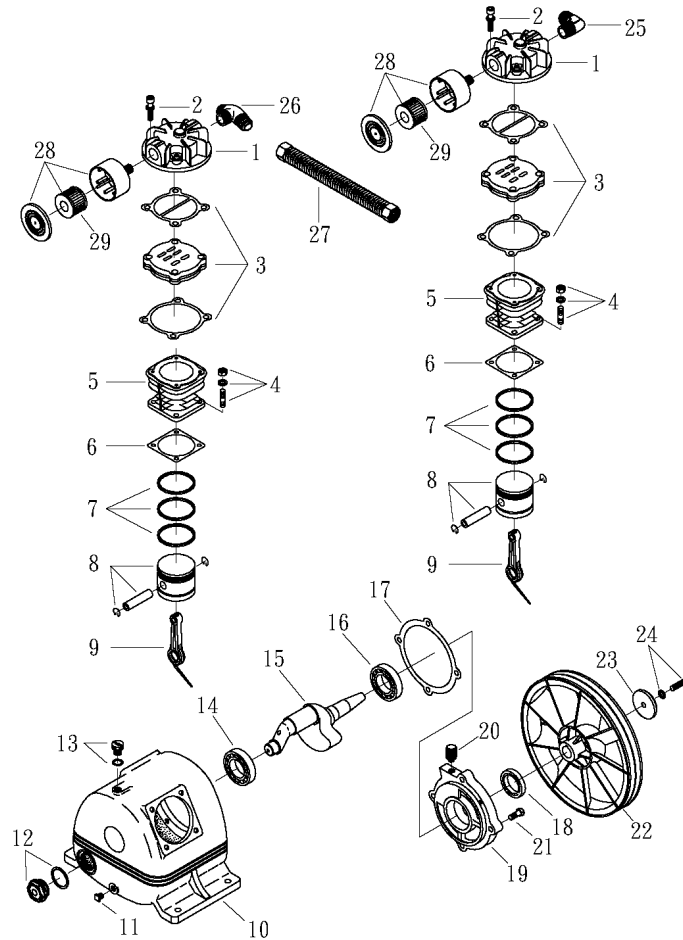

OMEGA COMPRESSORS

For us, it's not just business. It's personal.

CC-DX-0130

Spare Parts List

Ref. No.	Description	Part Number	Qty.
1	Horizontal Receiver	AR-DH30	1
2	Ball Valve	BV-25	1
3	Ball Valve	BV-50	1
4	Premium Gauge	GAD-20B2-300	1
5	Safety Valve	SV25-140	1
6	Lead Pressure Switch	PSHD-U7090	1
7	Lag Pressure Switch	PSHD-6080	1
8	Check Valve	CV-N5050ST	2
9	Pump	PK-50	2
10	Motor	MT-01-01	2
		MT-01-02	2
		MT-01-03	2
		MT-01-04	2
		MT-01-05	2
11	Alternating Panel*	ALT-01-01	1
		ALT-01-02	1
		ALT-01-03	1
		ALT-01-04	1
		ALT-01-05	1
12	Sheave/Pulley	MA55X5/8	2
13	A47 Belt	VBA47	2
14	Belt Guard	3426092	2
15	Bottom of Belt Guard	3427201	2

*Alternating Panel shipped loose

OMEGA COMPRESSORS

For us, it's not just business. It's personal.

MODEL : PK-50

SPARE PARTS LIST

NO : QC-1807

REF. NO.	DESCRIPTION	PART NO.	QTY.	REF. NO.	DESCRIPTION	PART NO.	QTY.
1	Cylinder head	3101084A	2	16	Bearing	2N35-6205Z	1
2	Allen bolt set	3B01-M06*040V	8	17	Rear bearing seat gasket	2G06-008	1
3	In. & Ex. valve assembly	3B13-K5051C	2	18	Oil seal	2N50-TC24*47*07	1
4	Double head screw set	3B11-001-A	8	19	Rear bearing seat	3311034	1
5	Cylinder	3201036	2	20	Breathing cover	2321008	1
6	Cylinder gasket	2G04-002	2	21	Hexagon bolt	2B00-SM08*020	4
7	Piston ring set	3B32-51N	2	22	Pulley	3PBF-105A124	1
8	Piston set	3B31-51N	2	23	Plate washer	2B30-08*35*35	1
9	Rod set	3B33-H1048	2	24	Hexagon bolt set	3B00-SM08*035AV	1
10	Crankcase	3301014	1	25	Exhaust elbow	2N06-04T04H	1
11	Oil draining plug	2N33-001	1	26	Exhaust three way pipe	2N09-04H04T04H1C	1
12	Oil sight gauge set	2303012A	1	27	Exhaust tube set	3B2-04*225	1
13	Oil filling plug set	2319003A	1	28	Air filter set	2140020A	2
14	Bearing	2N35-6204	1	29	Filter element	2142013	2
15	Crankshaft & balancer	3304038	1				