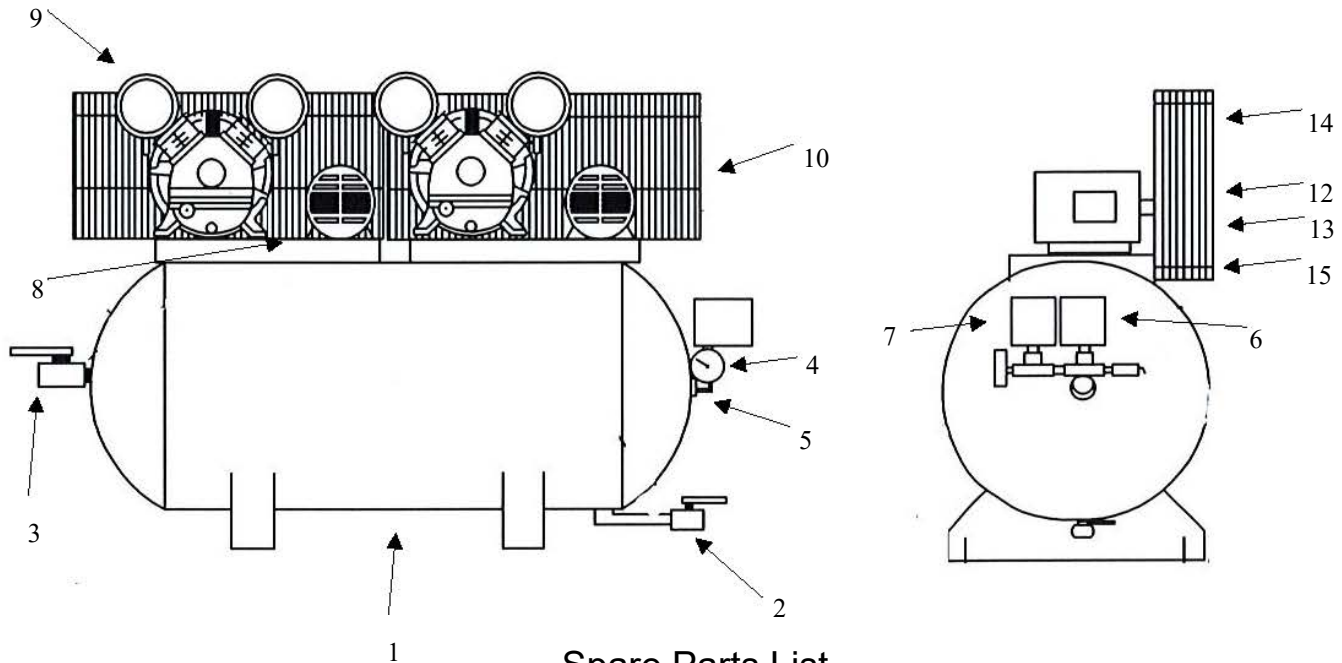

OMEGA COMPRESSORS

For us, it's not just business. It's personal.

CC-DX-0130

Spare Parts List

Ref. No.	Description	Part Number	Qty.
1	Horizontal Receiver	AR-DH30	1
2	Ball Valve	BV-25	1
3	Ball Valve	BV-50	1
4	Premium Gauge	GAD-20B2-300	1
5	Safety Valve	SV25-140	1
6	Lead Pressure Switch	PSHD-U7090	1
7	Lag Pressure Switch	PSHD-6080	1
8	Check Valve	CV-N5050ST	2
9	Pump	PK-50	2
10	Motor	MT-01-01	2
		MT-01-02	2
		MT-01-03	2
		MT-01-04	2
		MT-01-05	2
11	Alternating Panel*	ALT-01-01	1
		ALT-01-02	1
		ALT-01-03	1
		ALT-01-04	1
		ALT-01-05	1
12	Sheave/Pulley	MA55X5/8	2
13	A47 Belt	VBA47	2
14	Belt Guard	3426092	2
15	Bottom of Belt Guard	3427201	2

*Alternating Panel shipped loose

OMEGA COMPRESSORS

For us, it's not just business. It's personal.

MODEL : PK-50

SPARE PARTS LIST

NO : QC-1807

REF. NO.	DESCRIPTION	PART NO.	QTY.	REF. NO.	DESCRIPTION	PART NO.	QTY.
1	Cylinder head	3101084A	2	16	Bearing	2N35-6205Z	1
2	Allen bolt set	3B01-M06*040V	8	17	Rear bearing seat gasket	2G06-008	1
3	In. & Ex. valve assembly	3B13-K5051C	2	18	Oil seal	2N50-TC24*47*07	1
4	Double head screw set	3B11-001-A	8	19	Rear bearing seat	3311034	1
5	Cylinder	3201036	2	20	Breathing cover	2321008	1
6	Cylinder gasket	2G04-002	2	21	Hexagon bolt	2B00-SM08*020	4
7	Piston ring set	3B32-51N	2	22	Pulley	3PBF-105A124	1
8	Piston set	3B31-51N	2	23	Plate washer	2B30-08*35*35	1
9	Rod set	3B33-H1048	2	24	Hexagon bolt set	3B00-SM08*035AV	1
10	Crankcase	3301014	1	25	Exhaust elbow	2N06-04T04H	1
11	Oil draining plug	2N33-001	1	26	Exhaust three way pipe	2N09-04H04T04H1C	1
12	Oil sight gauge set	2303012A	1	27	Exhaust tube set	3B2-04*225	1
13	Oil filling plug set	2319003A	1	28	Air filter set	2140020A	2
14	Bearing	2N35-6204	1	29	Filter element	2142013	2
15	Crankshaft & balancer	3304038	1				